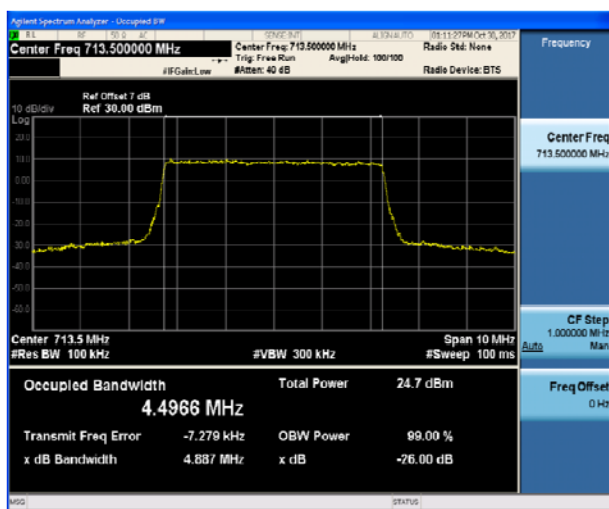

LTE Band 12 QPSK 5MHz CH-Low

LTE Band 12 QPSK 10MHz CH-Low

LTE Band 12 QPSK 5MHz CH-Middle

LTE Band 12 QPSK 10MHz CH-Middle

LTE Band 12 QPSK 5MHz CH-High

LTE Band 12 QPSK 10MHz CH-High

LTE Band 12 16QAM 1.4MHz CH-Low

LTE Band 12 16QAM 3MHz CH-Low

LTE Band 12 16QAM 1.4MHz CH-Middle

LTE Band 12 16QAM 3MHz CH-Middle

LTE Band 12 16QAM 1.4MHz CH-High

LTE Band 12 16QAM 3MHz CH-High

LTE Band 12 16QAM 5MHz CH-Low

LTE Band 12 16QAM 10MHz CH-Low