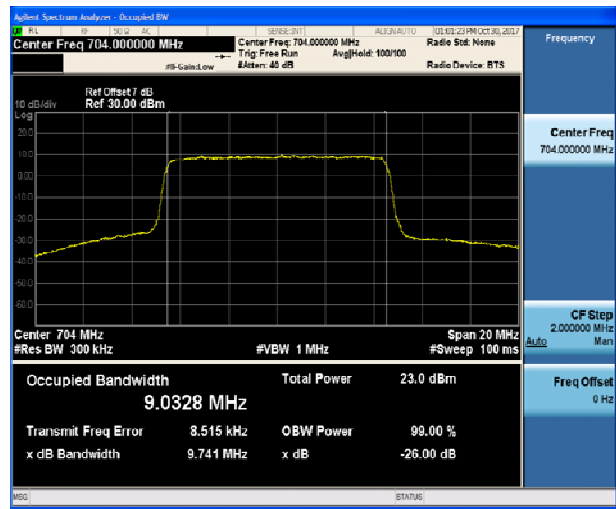

LTE Band 12 16QAM 3MHz CH-Low

LTE Band 12 16QAM 1.4MHz CH-Middle

LTE Band 12 16QAM 3MHz CH-Middle

LTE Band 12 16QAM 1.4MHz CH-High

LTE Band 12 16QAM 3MHz CH-High

LTE Band 12 16QAM 5MHz CH-Low

LTE Band 12 16QAM 10MHz CH-Low