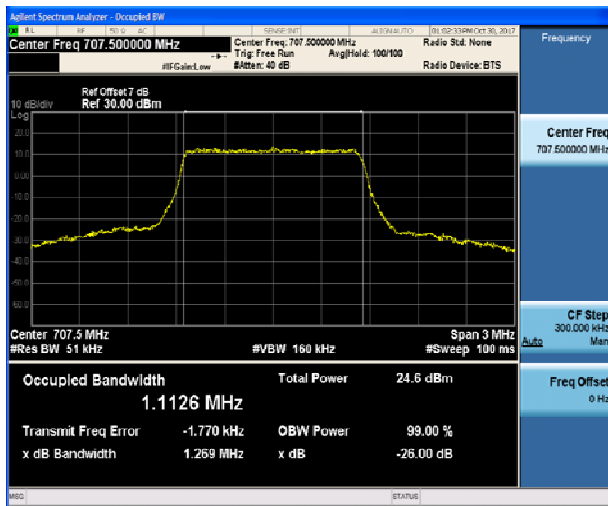

LTE Band 12 QPSK 5MHz CH-Low

LTE Band 12 QPSK 10MHz CH-Low

LTE Band 12 QPSK 5MHz CH-Middle

LTE Band 12 QPSK 10MHz CH-Middle

LTE Band 12 QPSK 5MHz CH-High

LTE Band 12 QPSK 10MHz CH-High

LTE Band 12 16QAM 1.4MHz CH-Low

LTE Band 12 16QAM 3MHz CH-Low

LTE Band 12 16QAM 1.4MHz CH-Middle

LTE Band 12 16QAM 3MHz CH-Middle

LTE Band 12 16QAM 1.4MHz CH-High

LTE Band 12 16QAM 3MHz CH-High

LTE Band 12 16QAM 5MHz CH-Low

LTE Band 12 16QAM 10MHz CH-Low