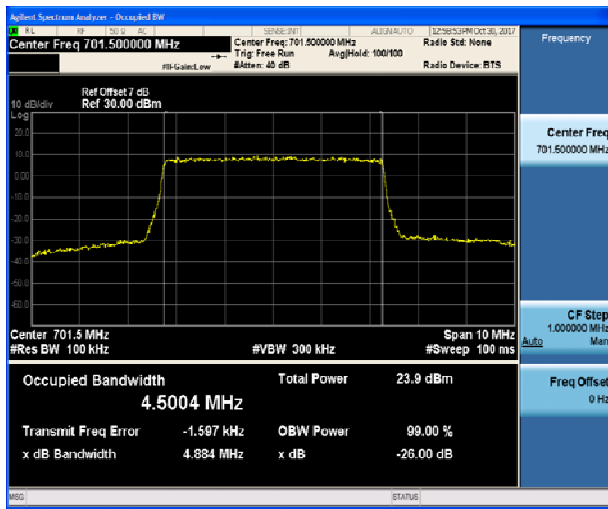

LTE Band 12 16QAM 3MHz CH-Low

LTE Band 12 16QAM 1.4MHz CH-Middle

LTE Band 12 16QAM 3MHz CH-Middle

LTE Band 12 16QAM 1.4MHz CH-High

LTE Band 12 16QAM 3MHz CH-High

LTE Band 12 16QAM 5MHz CH-Low

LTE Band 12 16QAM 10MHz CH-Low