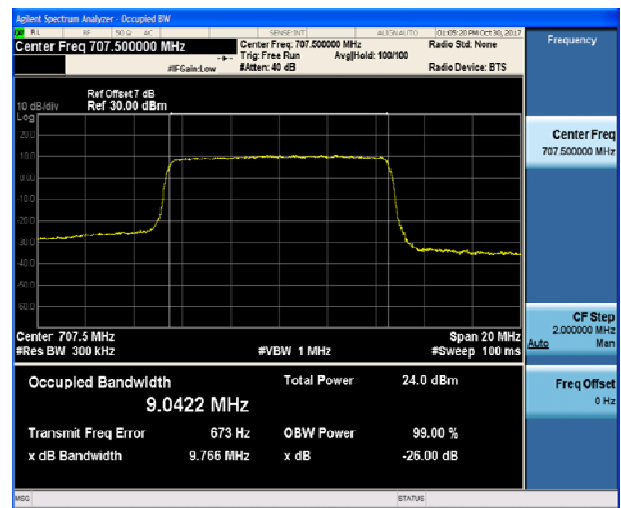

LTE Band 12 QPSK 5MHz CH-Low

LTE Band 12 QPSK 10MHz CH-Low

LTE Band 12 QPSK 5MHz CH-Middle

LTE Band 12 QPSK 10MHz CH-Middle

LTE Band 12 QPSK 5MHz CH-High

LTE Band 12 QPSK 10MHz CH-High

LTE Band 12 16QAM 1.4MHz CH-Low

LTE Band 12 16QAM 3MHz CH-Low

LTE Band 12 16QAM 1.4MHz CH-Middle

LTE Band 12 16QAM 3MHz CH-Middle

LTE Band 12 16QAM 1.4MHz CH-High

LTE Band 12 16QAM 3MHz CH-High

LTE Band 12 16QAM 5MHz CH-Low

LTE Band 12 16QAM 10MHz CH-Low