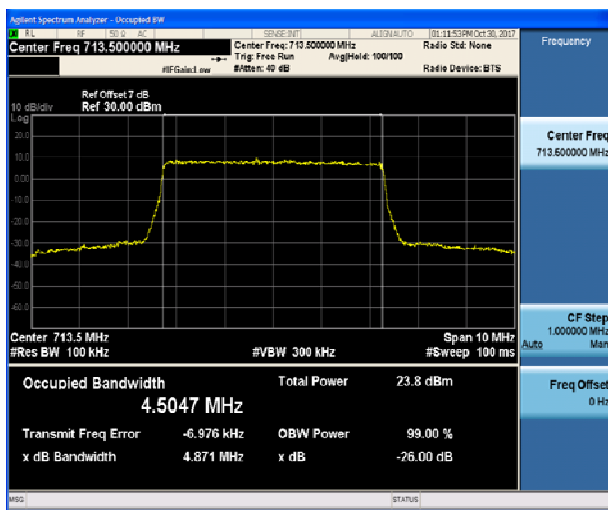

LTE Band 12 16QAM 5MHz CH-High