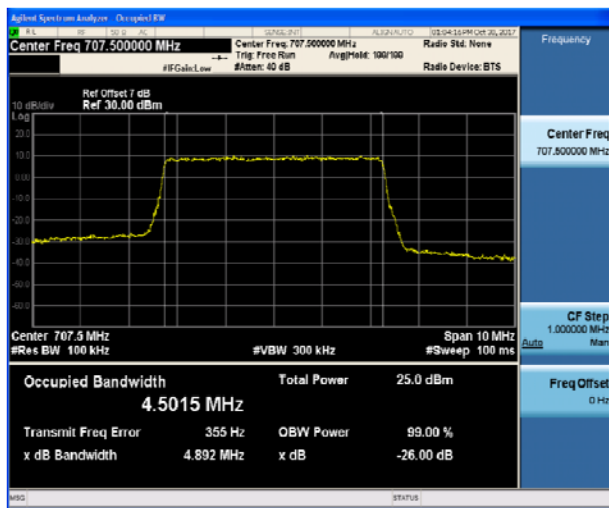

LTE Band 12 QPSK 5MHz CH-Low

LTE Band 12 QPSK 10MHz CH-Low

LTE Band 12 QPSK 5MHz CH-Middle

LTE Band 12 QPSK 10MHz CH-Middle

LTE Band 12 QPSK 5MHz CH-High

LTE Band 12 QPSK 10MHz CH-High

LTE Band 12 16QAM 1.4MHz CH-Low

LTE Band 12 16QAM 3MHz CH-Low

LTE Band 12 16QAM 1.4MHz CH-Middle

LTE Band 12 16QAM 3MHz CH-Middle

LTE Band 12 16QAM 1.4MHz CH-High

LTE Band 12 16QAM 3MHz CH-High

LTE Band 12 16QAM 5MHz CH-Low

LTE Band 12 16QAM 10MHz CH-Low