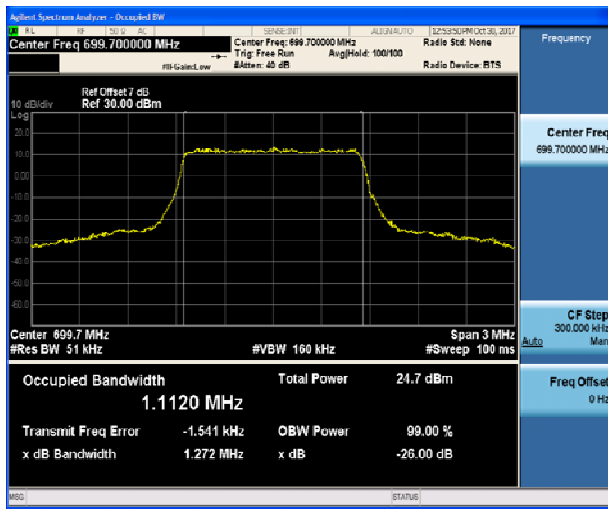

LTE Band 12 QPSK 5MHz CH-Low

LTE Band 12 QPSK 10MHz CH-Low

LTE Band 12 QPSK 5MHz CH-Middle

LTE Band 12 QPSK 10MHz CH-Middle

LTE Band 12 QPSK 5MHz CH-High

LTE Band 12 QPSK 10MHz CH-High

LTE Band 12 16QAM 1.4MHz CH-Low

LTE Band 12 16QAM 3MHz CH-Low

LTE Band 12 16QAM 1.4MHz CH-Middle

LTE Band 12 16QAM 3MHz CH-Middle

LTE Band 12 16QAM 1.4MHz CH-High

LTE Band 12 16QAM 3MHz CH-High

LTE Band 12 16QAM 5MHz CH-Low

LTE Band 12 16QAM 10MHz CH-Low