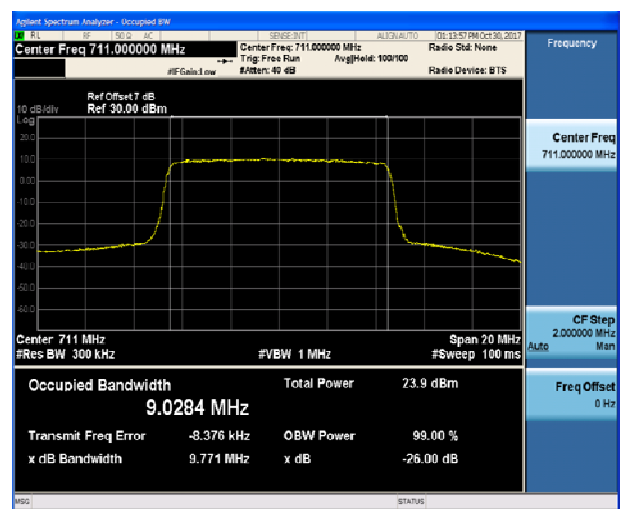

LTE Band 12 QPSK 5MHz CH-Low

LTE Band 12 QPSK 10MHz CH-Low

LTE Band 12 QPSK 5MHz CH-Middle

LTE Band 12 QPSK 10MHz CH-Middle

LTE Band 12 QPSK 5MHz CH-High

LTE Band 12 QPSK 10MHz CH-High

LTE Band 12 16QAM 1.4MHz CH-Low

LTE Band 12 16QAM 3MHz CH-Low

LTE Band 12 16QAM 1.4MHz CH-Middle

LTE Band 12 16QAM 3MHz CH-Middle

LTE Band 12 16QAM 1.4MHz CH-High

LTE Band 12 16QAM 3MHz CH-High

LTE Band 12 16QAM 5MHz CH-Low

LTE Band 12 16QAM 10MHz CH-Low