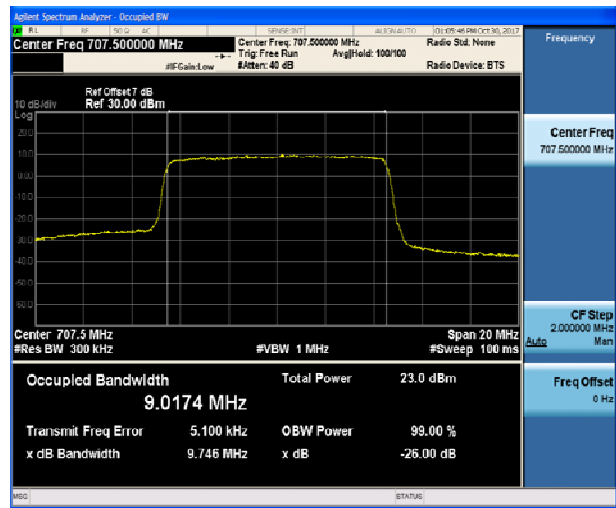

LTE Band 12 16QAM 10MHz CH-Middle