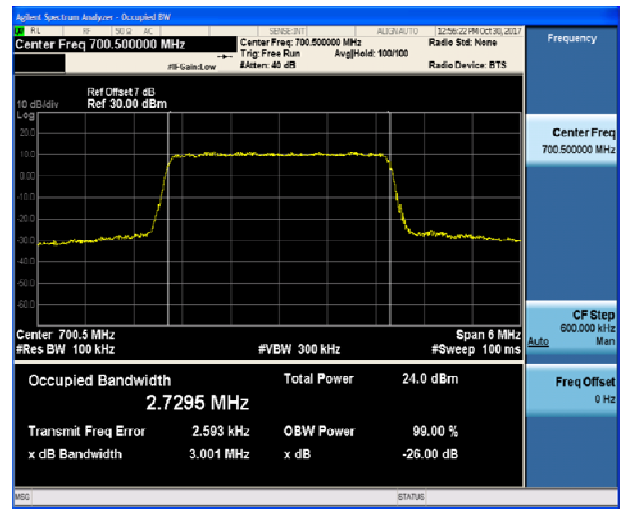

LTE Band 12 QPSK 5MHz CH-Low

LTE Band 12 QPSK 10MHz CH-Low

LTE Band 12 QPSK 5MHz CH-Middle

LTE Band 12 QPSK 10MHz CH-Middle

LTE Band 12 QPSK 5MHz CH-High

LTE Band 12 QPSK 10MHz CH-High

LTE Band 12 16QAM 1.4MHz CH-Low

LTE Band 12 16QAM 3MHz CH-Low

LTE Band 12 16QAM 1.4MHz CH-Middle

LTE Band 12 16QAM 3MHz CH-Middle

LTE Band 12 16QAM 1.4MHz CH-High

LTE Band 12 16QAM 3MHz CH-High

LTE Band 12 16QAM 5MHz CH-Low

LTE Band 12 16QAM 10MHz CH-Low