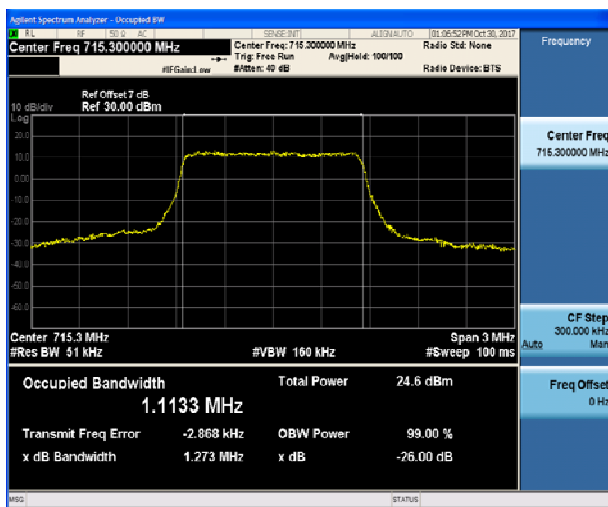

LTE Band 12 16QAM 3MHz CH-Low

LTE Band 12 16QAM 1.4MHz CH-Middle

LTE Band 12 16QAM 3MHz CH-Middle

LTE Band 12 16QAM 1.4MHz CH-High

LTE Band 12 16QAM 3MHz CH-High

LTE Band 12 16QAM 5MHz CH-Low

LTE Band 12 16QAM 10MHz CH-Low