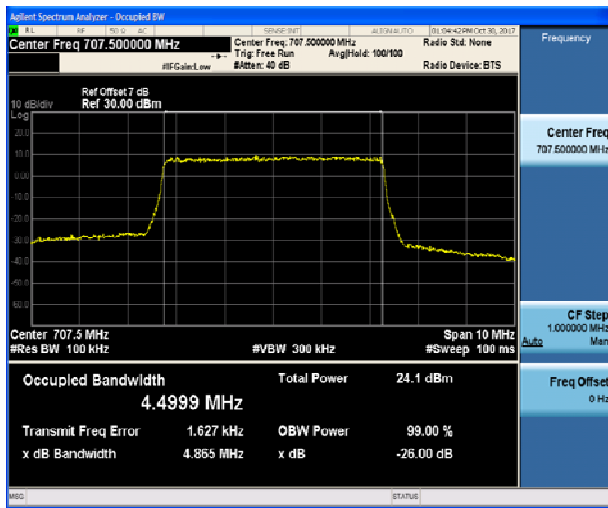

LTE Band 12 16QAM 5MHz CH-Middle