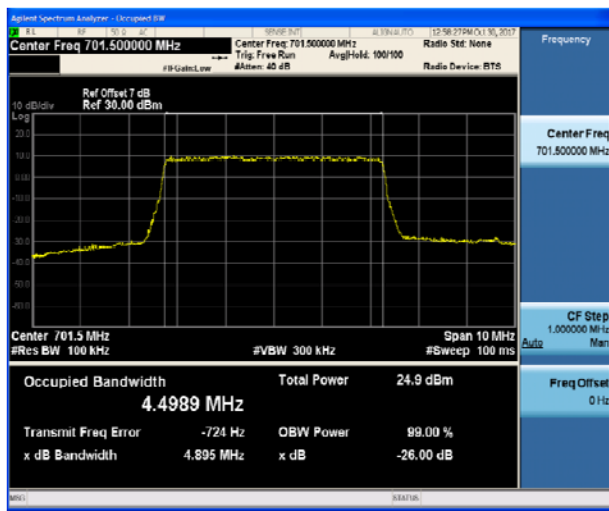

LTE Band 12 QPSK 5MHz CH-Low

LTE Band 12 QPSK 10MHz CH-Low

LTE Band 12 QPSK 5MHz CH-Middle

LTE Band 12 QPSK 10MHz CH-Middle

LTE Band 12 QPSK 5MHz CH-High

LTE Band 12 QPSK 10MHz CH-High

LTE Band 12 16QAM 1.4MHz CH-Low

LTE Band 12 16QAM 3MHz CH-Low

LTE Band 12 16QAM 1.4MHz CH-Middle

LTE Band 12 16QAM 3MHz CH-Middle

LTE Band 12 16QAM 1.4MHz CH-High

LTE Band 12 16QAM 3MHz CH-High

LTE Band 12 16QAM 5MHz CH-Low

LTE Band 12 16QAM 10MHz CH-Low