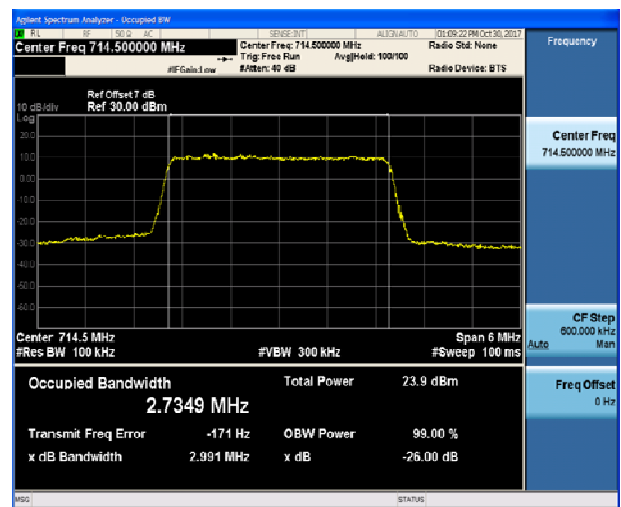

LTE Band 12 16QAM 3MHz CH-Low

LTE Band 12 16QAM 1.4MHz CH-Middle

LTE Band 12 16QAM 3MHz CH-Middle

LTE Band 12 16QAM 1.4MHz CH-High

LTE Band 12 16QAM 3MHz CH-High

LTE Band 12 16QAM 5MHz CH-Low

LTE Band 12 16QAM 10MHz CH-Low