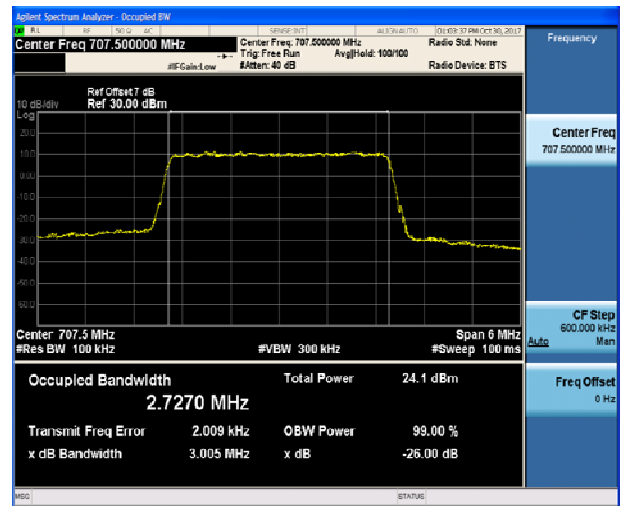

LTE Band 12 QPSK 5MHz CH-Low

LTE Band 12 QPSK 10MHz CH-Low

LTE Band 12 QPSK 5MHz CH-Middle

LTE Band 12 QPSK 10MHz CH-Middle

LTE Band 12 QPSK 5MHz CH-High

LTE Band 12 QPSK 10MHz CH-High

LTE Band 12 16QAM 1.4MHz CH-Low

LTE Band 12 16QAM 3MHz CH-Low

LTE Band 12 16QAM 1.4MHz CH-Middle

LTE Band 12 16QAM 3MHz CH-Middle

LTE Band 12 16QAM 1.4MHz CH-High

LTE Band 12 16QAM 3MHz CH-High

LTE Band 12 16QAM 5MHz CH-Low

LTE Band 12 16QAM 10MHz CH-Low