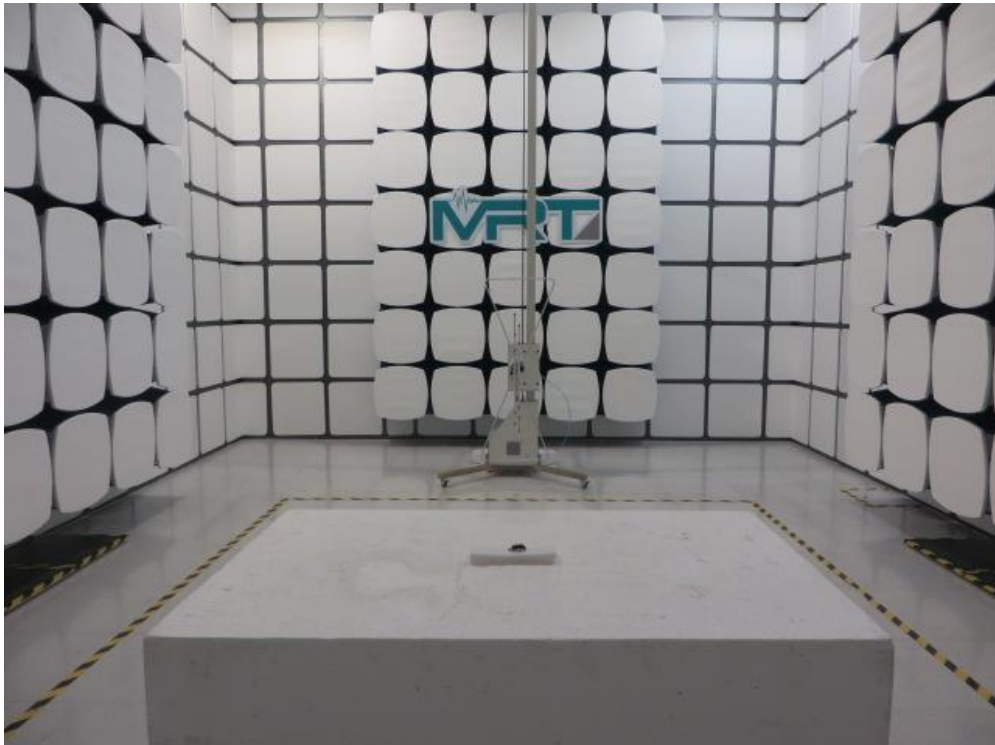

Test Setup Photo

Description: Radiated Emission Test Setup for 9kHz ~ 30MHz

Description: Radiated Emission Test Setup for 30MHz ~ 1GHz

Description: Radiated Emission Test Setup for 1GHz ~ 18GHz

Description: Radiated Emission Test Setup for 18GHz ~ 25GHz