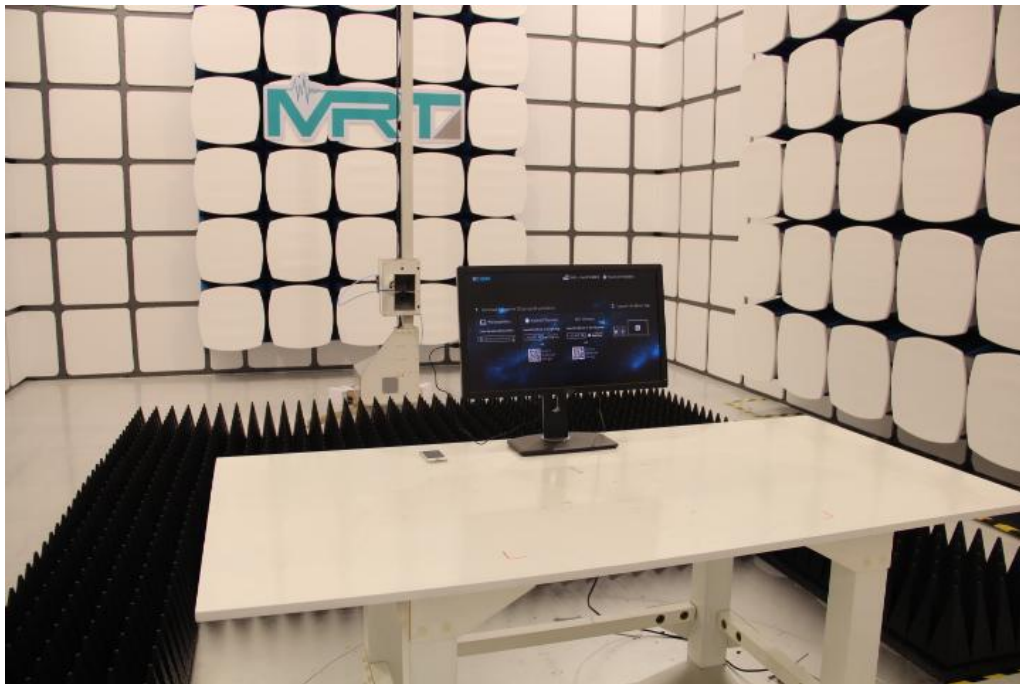

Test Setup Photo

Description: Front view of Conducted Emission Test Setup

Description: Back view of Conducted Emission Test Setup

Description: Radiated Emission Test Setup for 9kHz ~ 30MHz

Description: Radiated Emission Test Setup for 30MHz ~ 1GHz

Description: Radiated Emission Test Setup for 1~18GHz

Description: Radiated Emission Test Setup for 18 ~ 25GHz