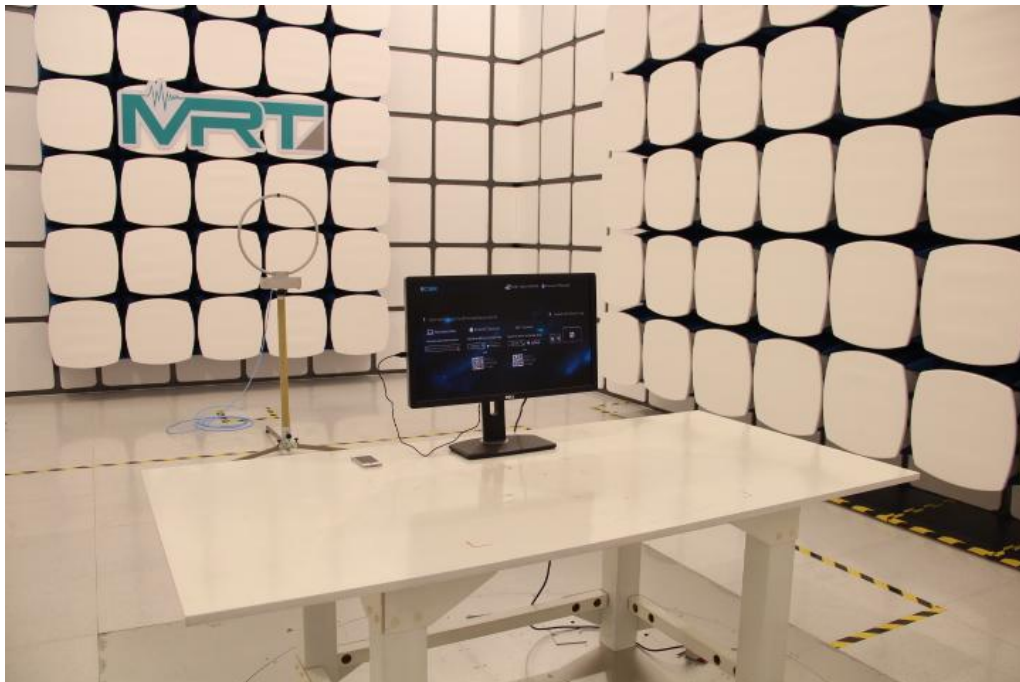

Test Setup Photo

Description: Front view of Conducted Emission Test Setup

Description: Back view of Conducted Emission Test Setup

Description: Radiated Emission Test Setup for 9kHz ~ 30MHz

Description: Radiated Emission Test Setup for 30MHz ~ 1GHz

Description: Radiated Emission Test Setup for 1~18GHz

Description: Radiated Emission Test Setup for 18 ~ 25GHz