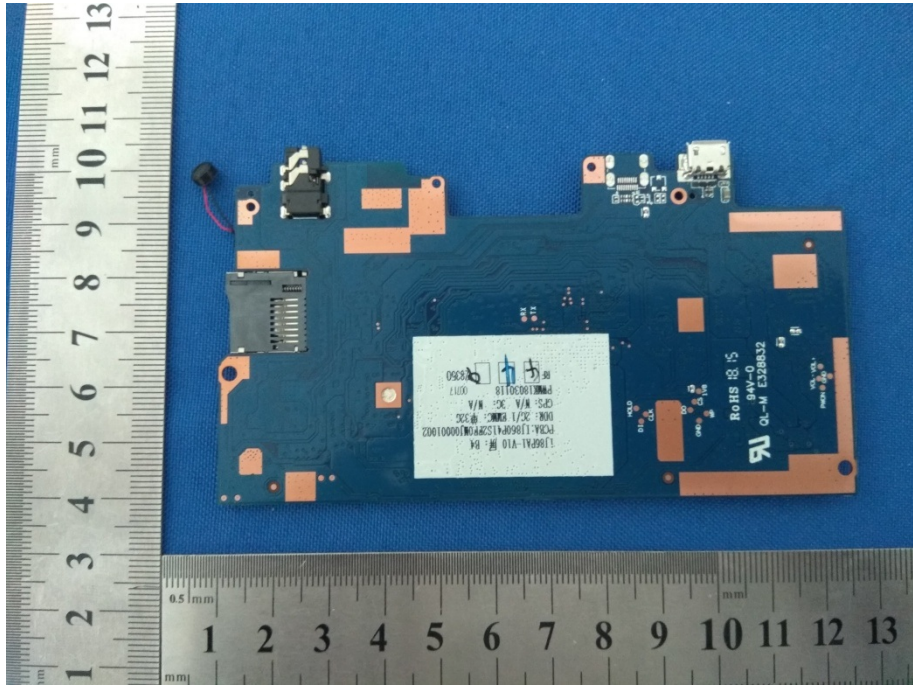

BT and WIFI  
Antenna Location

+ PL25110110 3400mAh 12.53Ah 3.7V  
MSIS UN38.3  
- 2017/12/04