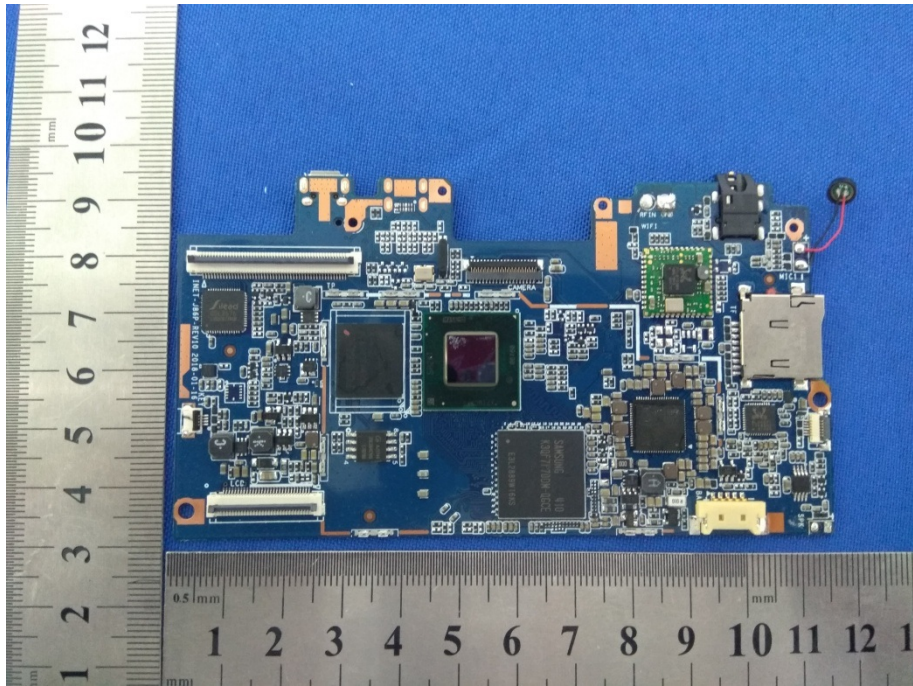

BT and WIFI  
Antenna Location

+ PL25110110 3400mAh 12.53Ah 3.7V  
MSIS UN38.3  
- 2017/12/04