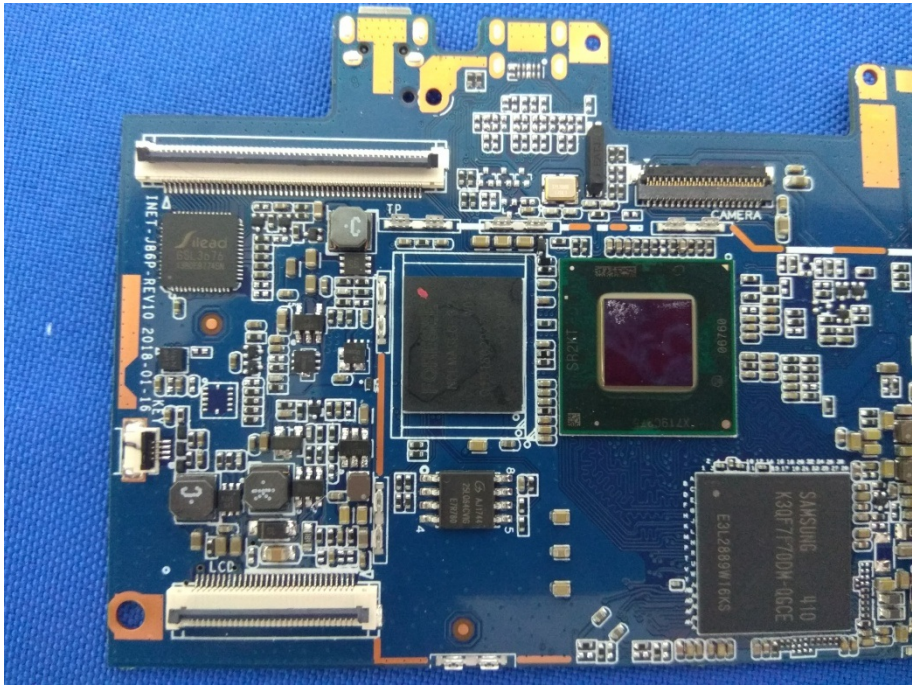

BT and WIFI  
Antenna Location

+ PL25110110 3400mAh 12.53Ah 3.7V  
MSIS UN38.3  
- 2017/12/04