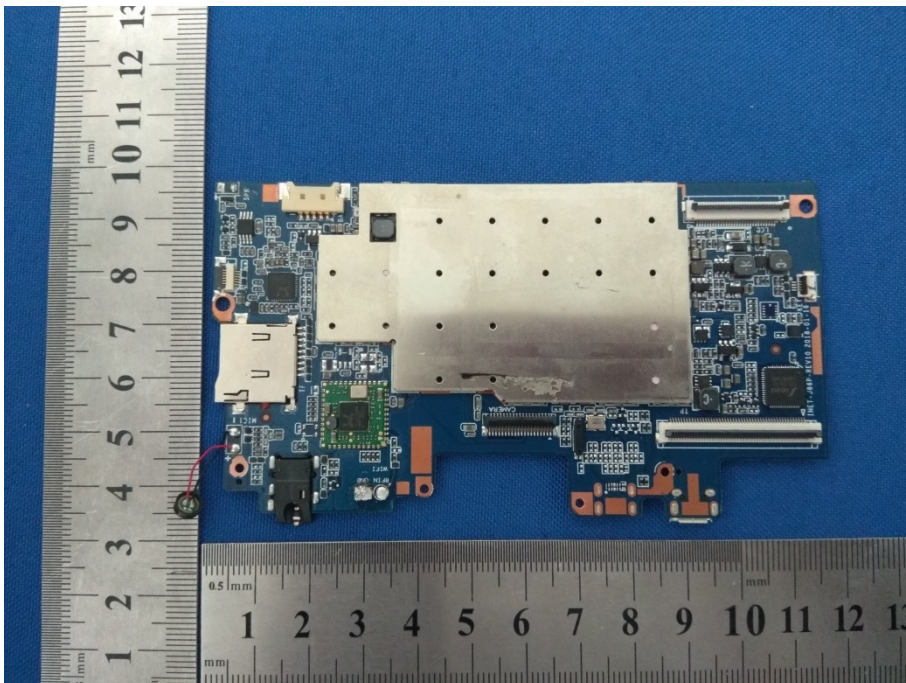

BT and WIFI  
Antenna Location

+ PL25110110 3400mAh 12.53Ah 3.7V  
MSIS UN38.3  
- 2017/12/04