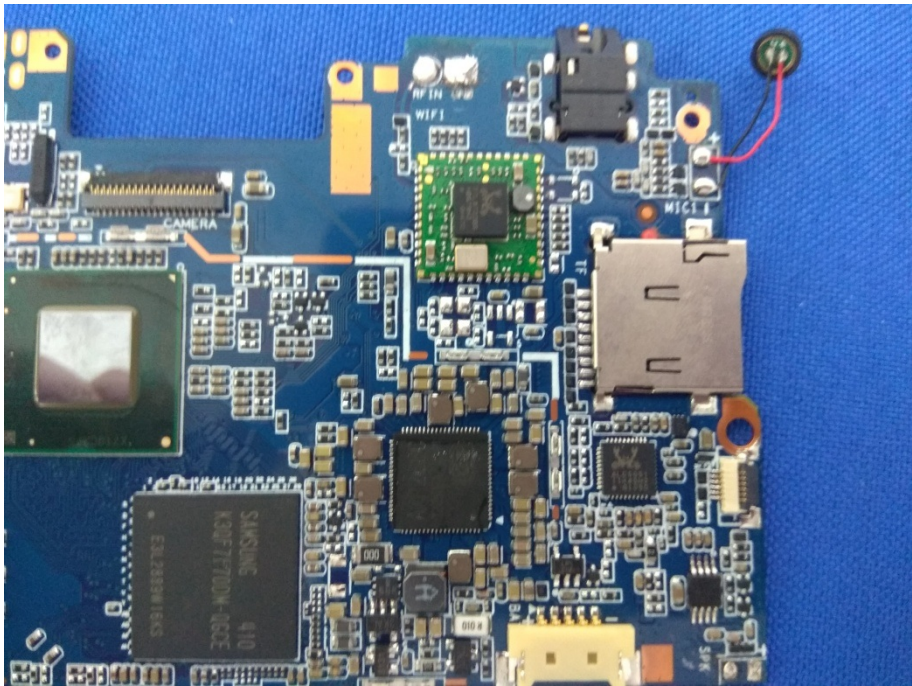

BT and WIFI  
Antenna Location

+ PL25110110 3400mAh 12.53Ah 3.7V  
MSIS UN38.3  
- 2017/12/04