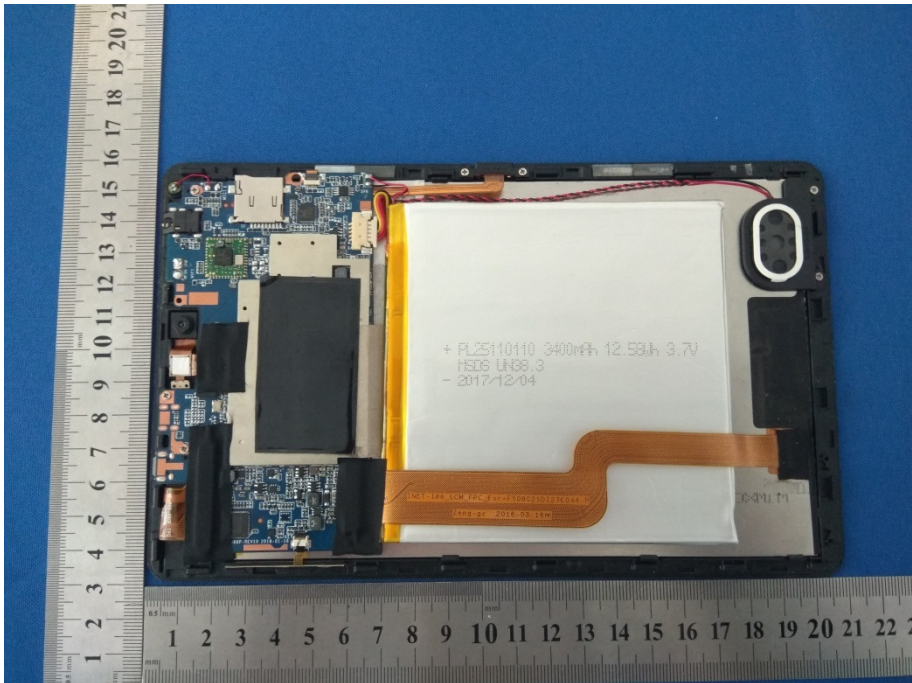

BT and WIFI  
Antenna Location

+ PL25110110 3400mAh 12.53Ah 3.7V  
MSIS UN38.3  
- 2017/12/04