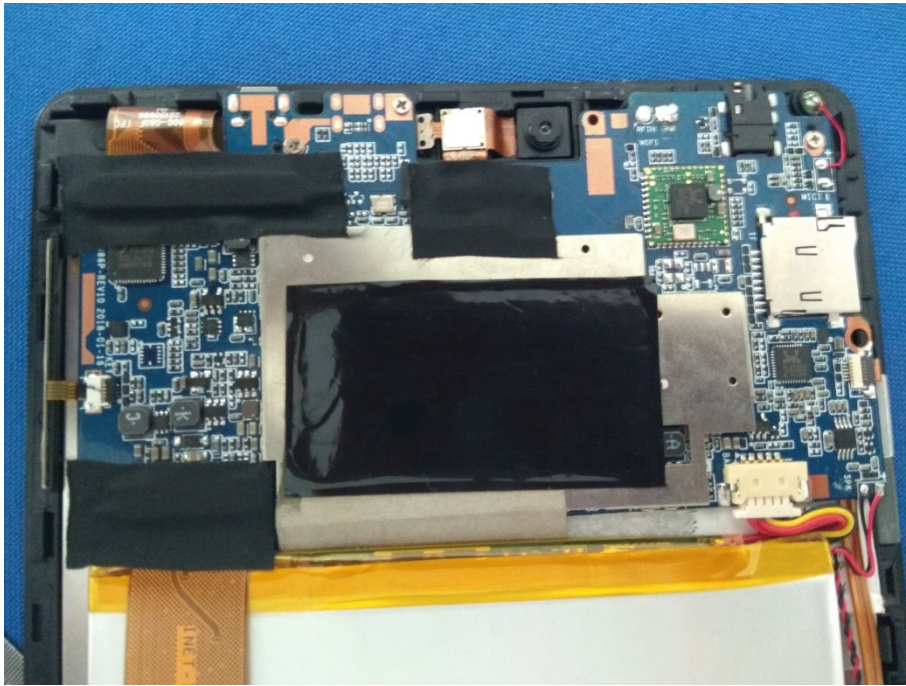

BT and WIFI  
Antenna Location

+ PL25110110 3400mAh 12.53Ah 3.7V  
MSIS UN38.3  
- 2017/12/04