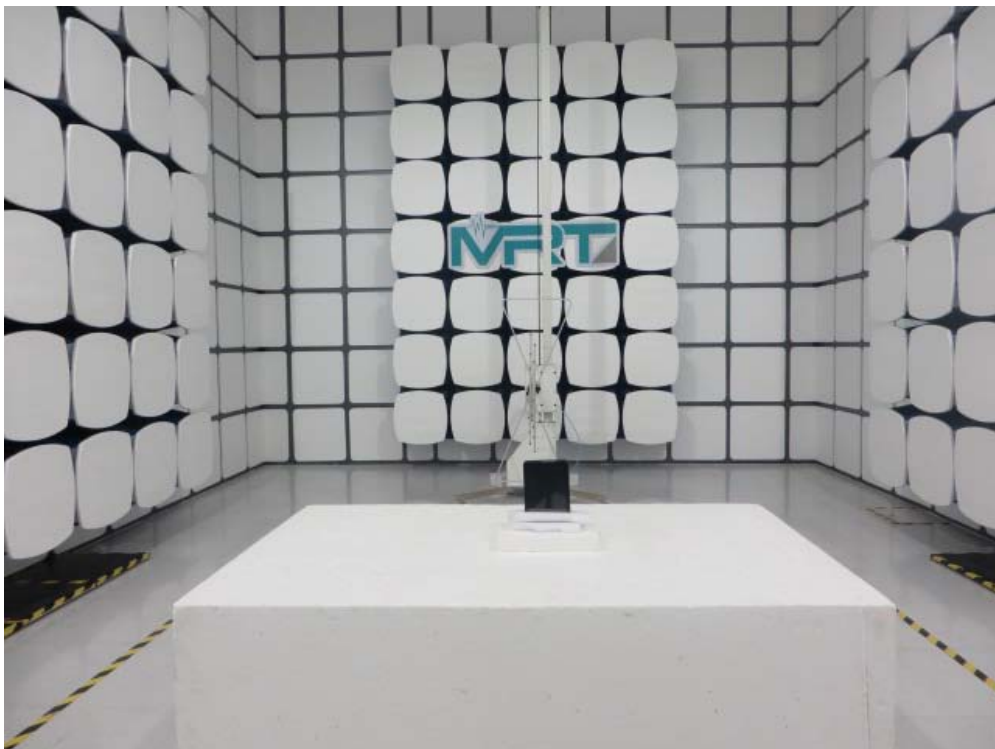

Test Setup Photo

Description: Front View of the Conducted Emission Test Setup

Description: Back View of the Conducted Emission Test Setup

Description: Radiated Emission Test Setup for 9kHz ~ 30MHz

Description: Radiated Emission Test Setup for 30MHz ~ 1GHz

Description: Radiated Emission Test Setup for 1GHz ~ 18GHz

Description: Radiated Emission Test Setup for 18GHz ~ 25GHz