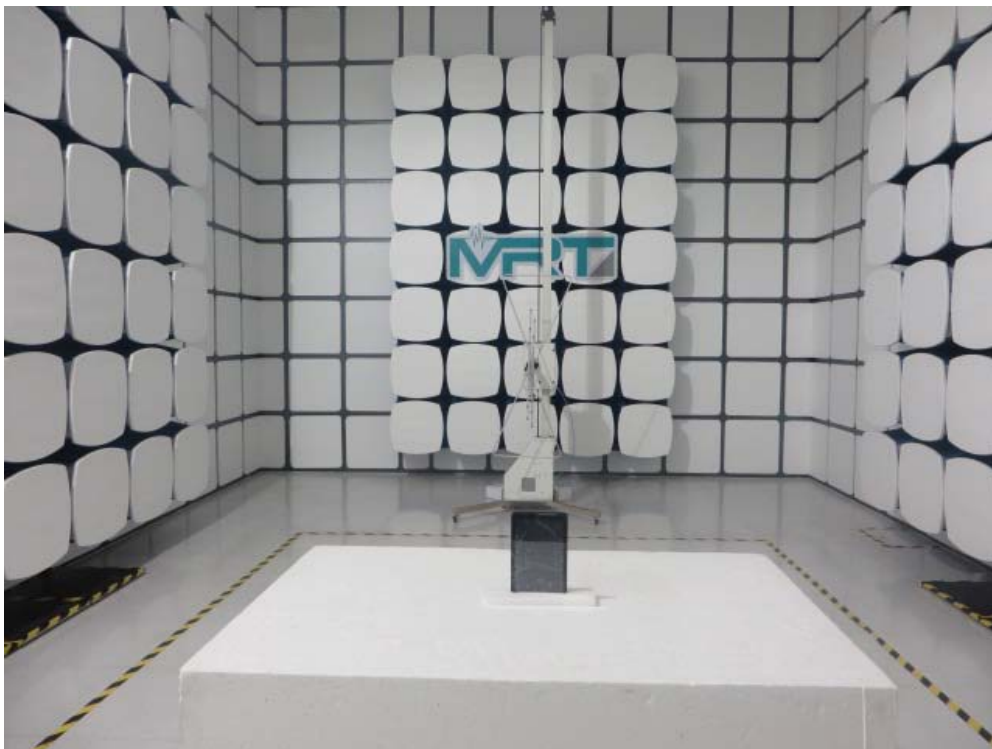

FCC Part15C Test Setup Photos

Description: Front view of Conducted Emission Test Setup

Description: Back view of Conducted Emission Test Setup

Description: Radiated Emission Test Setup for 9kHz ~ 30MHz

Description: Radiated Emission Test Setup for 30MHz ~ 1GHz

Description: Radiated Emission Test Setup for 1GHz ~ 18GHz

Description: Radiated Emission Test Setup for 18GHz ~ 25GHz