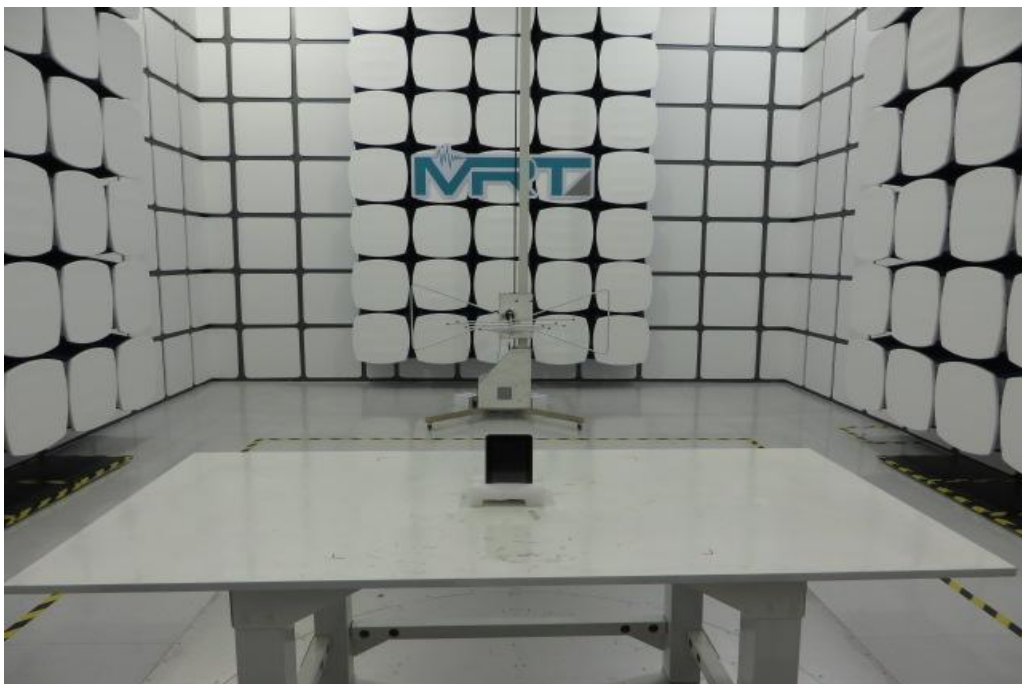

## Test Setup Photo

Description: Front view of Conducted Emission Test Setup

Description: Back view of Conducted Emission Test Setup

Description: Radiated Emission Test Setup for 9kHz ~ 30MHz

Description: Radiated Emission Test Setup for 30MHz ~ 1GHz

Description: Radiated Emission Test Setup for 1~18GHz

Description: Radiated Emission Test Setup for 18 ~ 25GHz