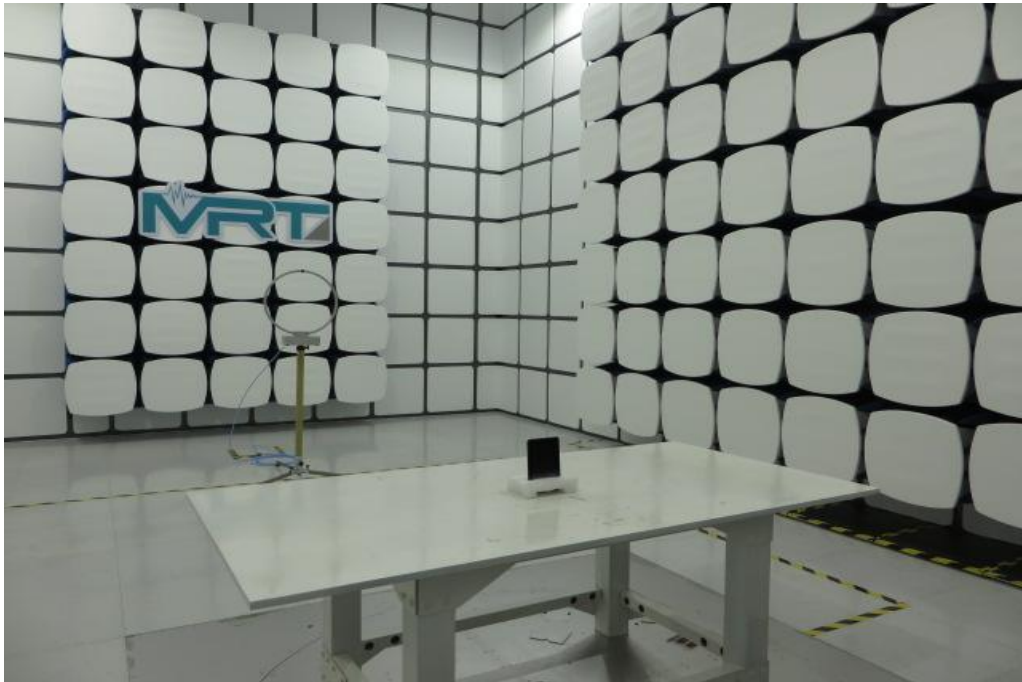

## Test Setup Photo

Description: Front view of Conducted Emission Test Setup

Description: Back view of Conducted Emission Test Setup

Description: Radiated Emission Test Setup for 9kHz ~ 30MHz

Description: Radiated Emission Test Setup for 30MHz ~ 1GHz

Description: Radiated Emission Test Setup for 1~18GHz

Description: Radiated Emission Test Setup for 18 ~ 25GHz