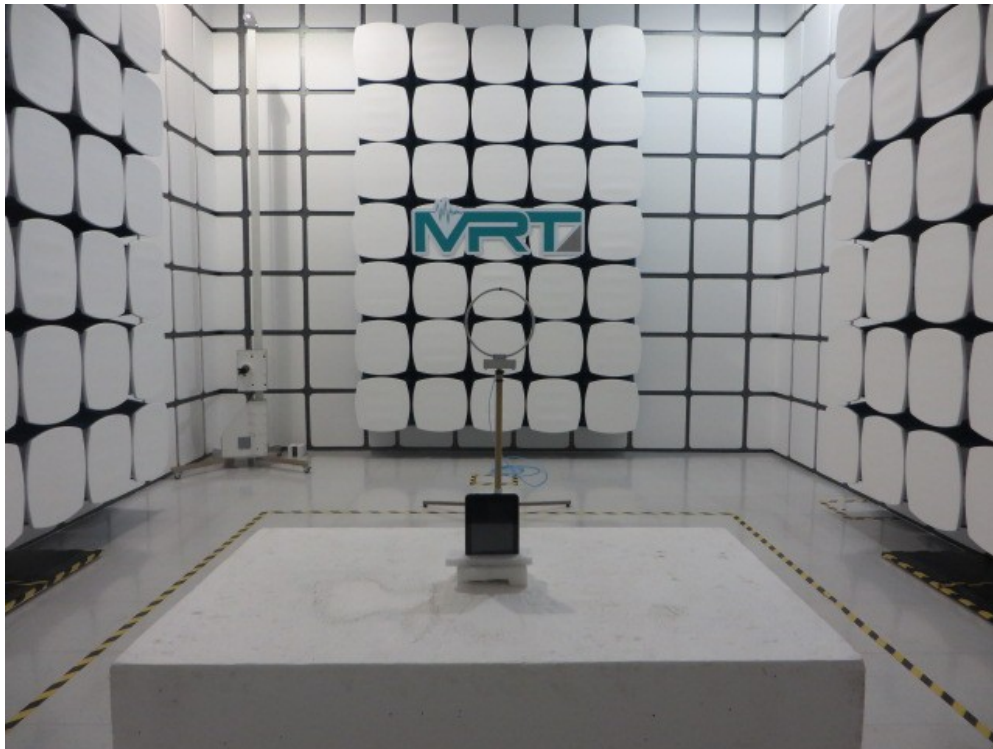

Test Setup Photo

Description: Front View of the Conducted Emission Test Setup

Description: Back View of the Conducted Emission Test Setup

Description: Radiated Emission Test Setup for 9kHz ~ 30MHz

Description: Radiated Emission Test Setup for 30MHz ~ 1GHz

Description: Radiated Emission Test Setup for 1GHz ~ 18GHz

Description: Radiated Emission Test Setup for 18GHz ~ 25GHz