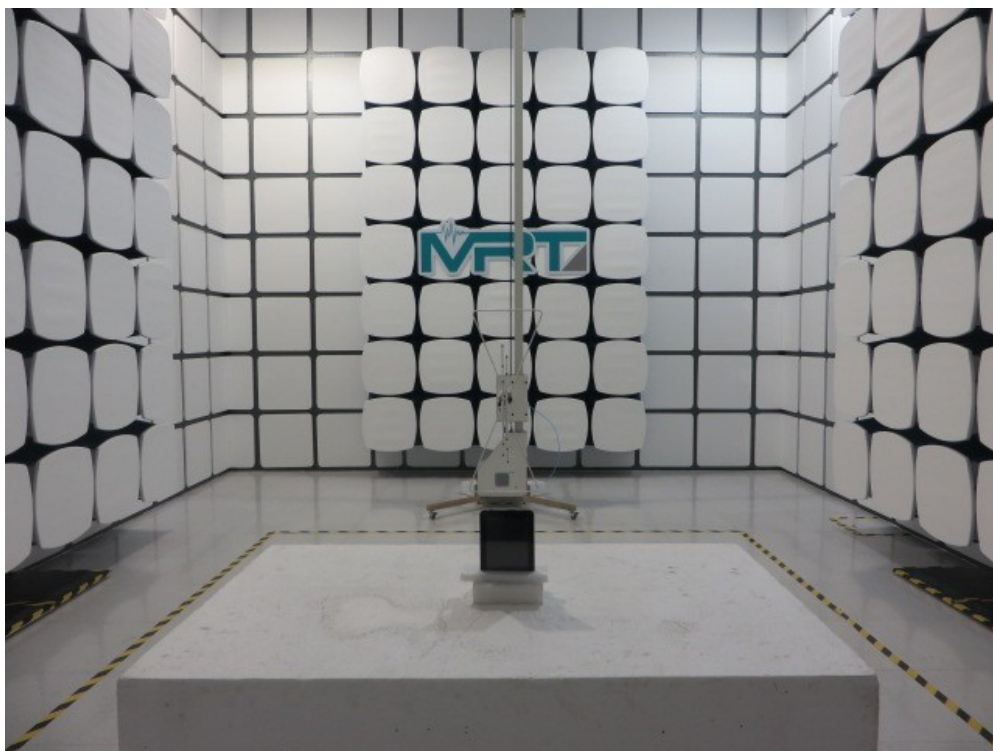

Test Setup Photo

Description: Front View of the Conducted Emission Test Setup

Description: Back View of the Conducted Emission Test Setup

Description: Radiated Emission Test Setup for 9kHz ~ 30MHz

Description: Radiated Emission Test Setup for 30MHz ~ 1GHz

Description: Radiated Emission Test Setup for 1GHz ~ 18GHz

Description: Radiated Emission Test Setup for 18GHz ~ 25GHz