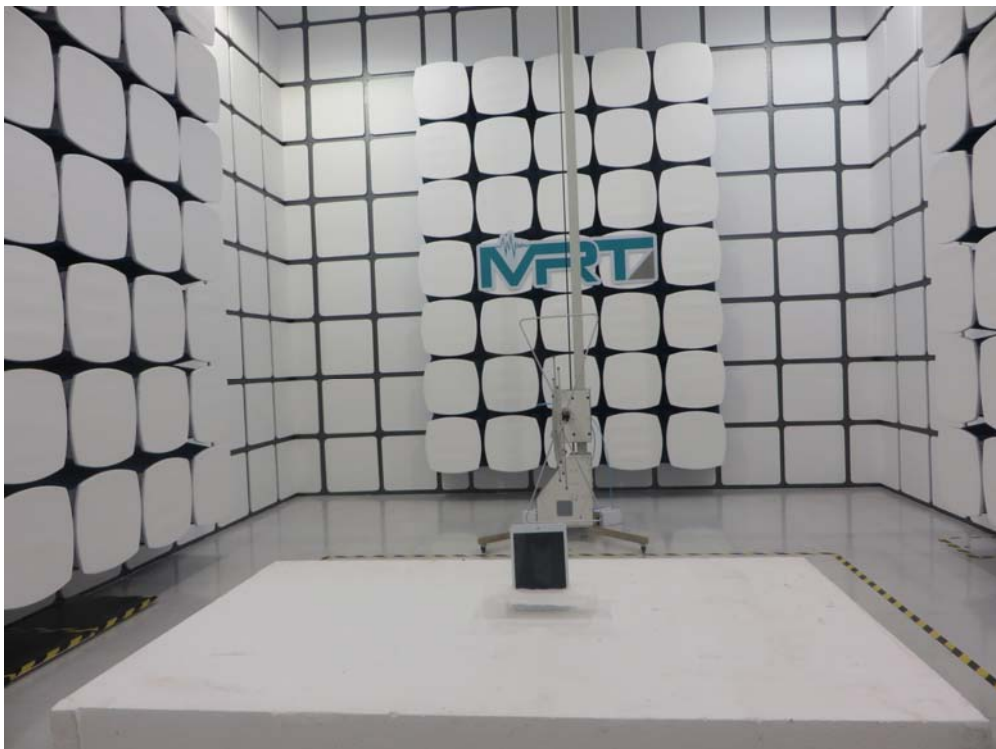

## Test Setup Photo

Description: Front view of Conducted Emission Test Setup

Description: Back view of Conducted Emission Test Setup

Description: Radiated Emission Test Setup for 9kHz ~ 30MHz

Description: Radiated Emission Test Setup for 30MHz ~ 1GHz

Description: Radiated Emission Test Setup for 1GHz ~ 18GHz

Description: Radiated Emission Test Setup for 18GHz ~ 40GHz