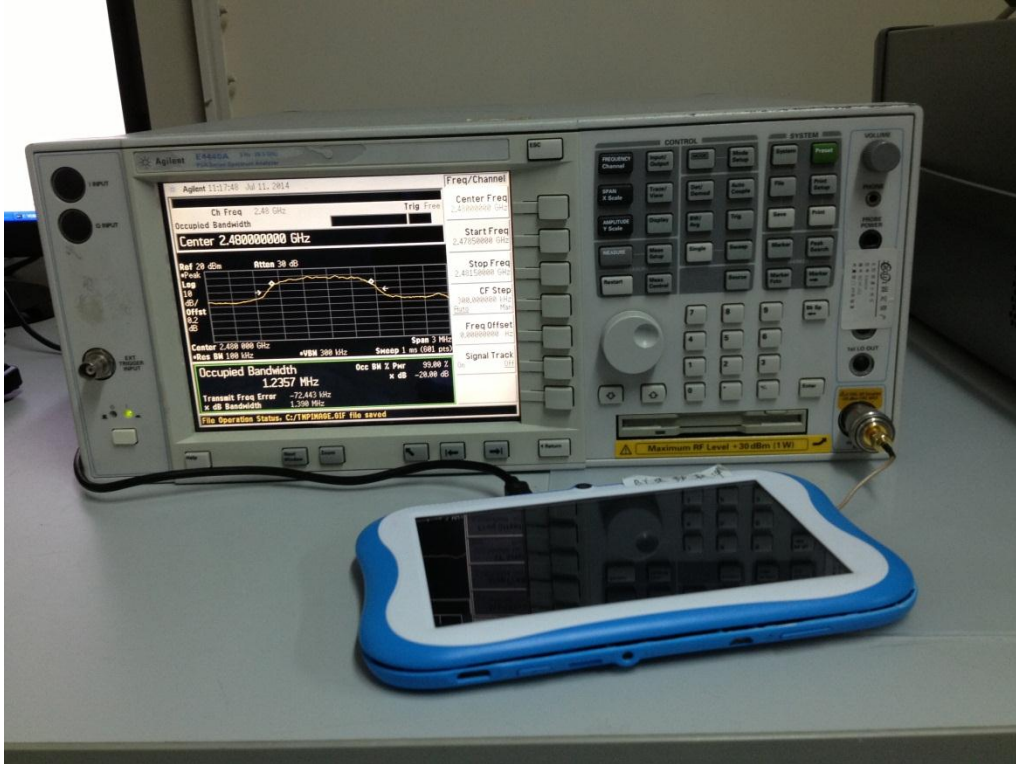

ANNEX B TEST SETUP PHOTOS

B.1. Conducted Test Photo

B.2. Radiated Test Photo

Below 30MHz

30MHz to 1GHz

Above 1GHz