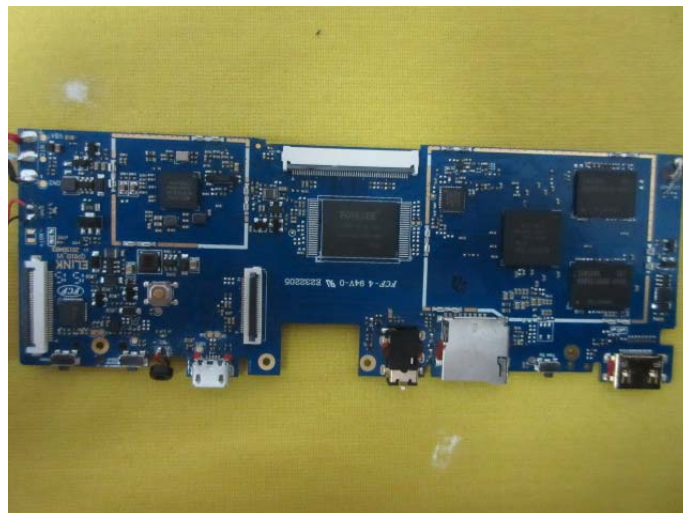

Internal Photos of the EUT

WIFI/BT Antenna

.....End of Report.....