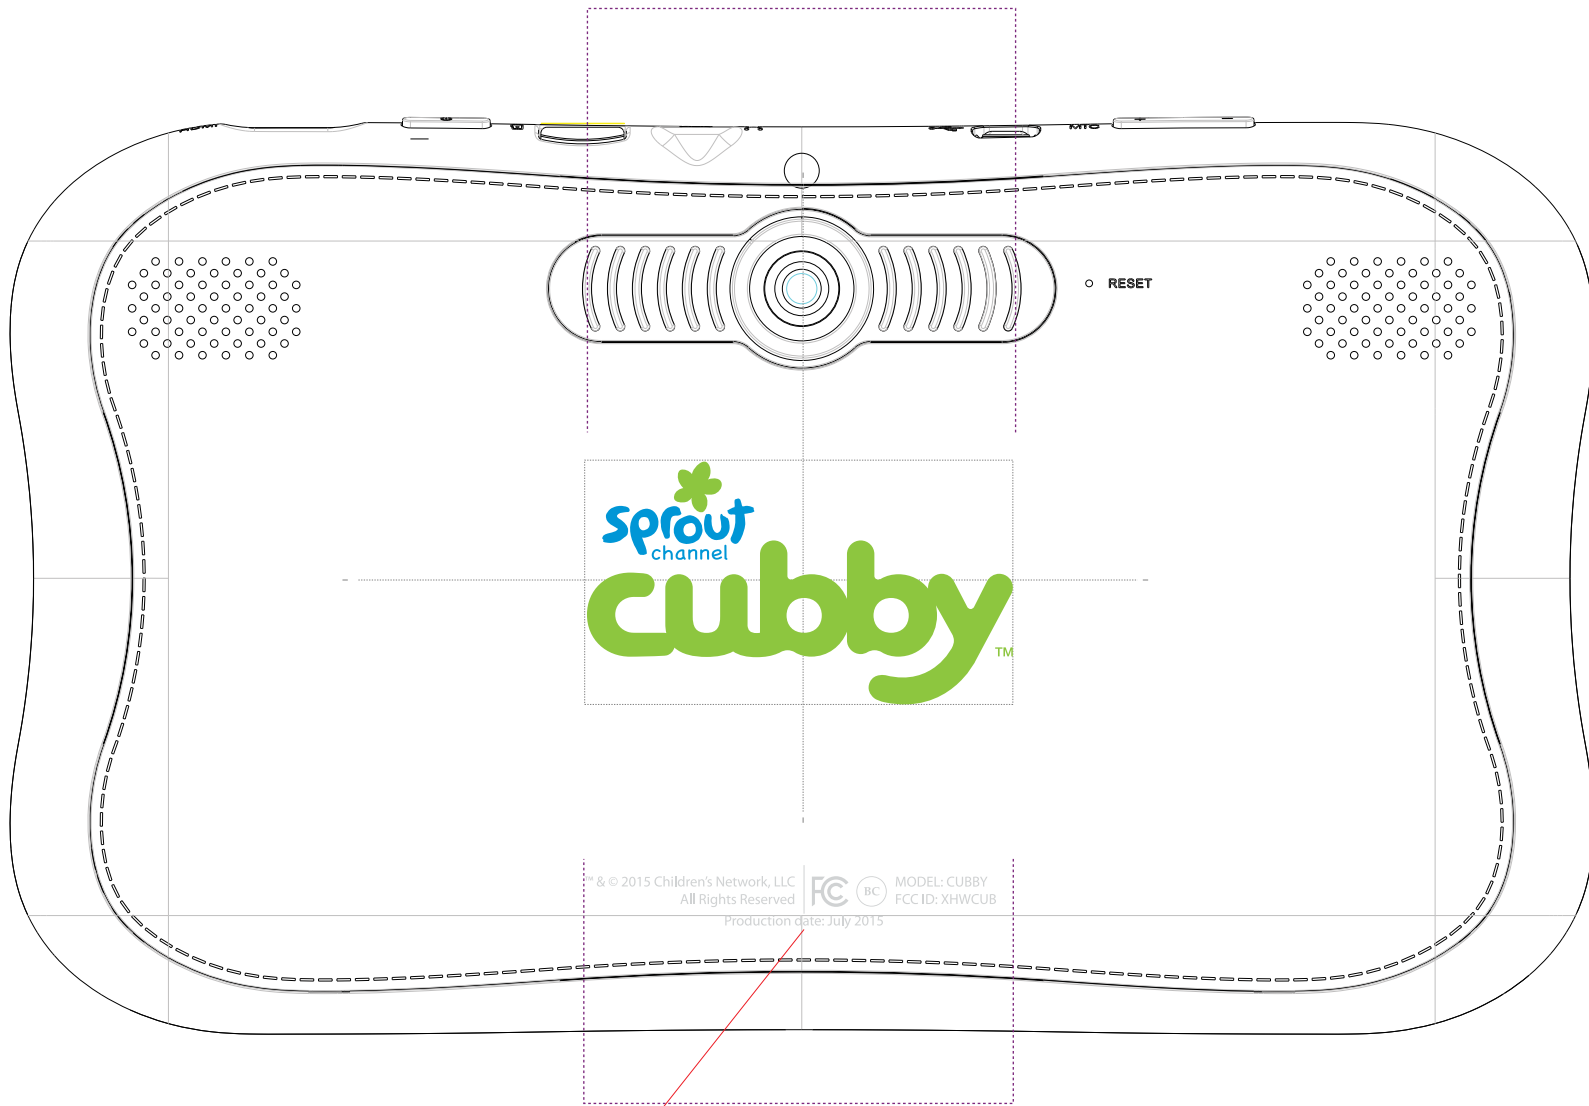

2.25 inch

Place serial number sticker here

2.25 inch

C: 0
M: 0
Y: 0
K: 20

Pantone 2925C

Pantone 376C