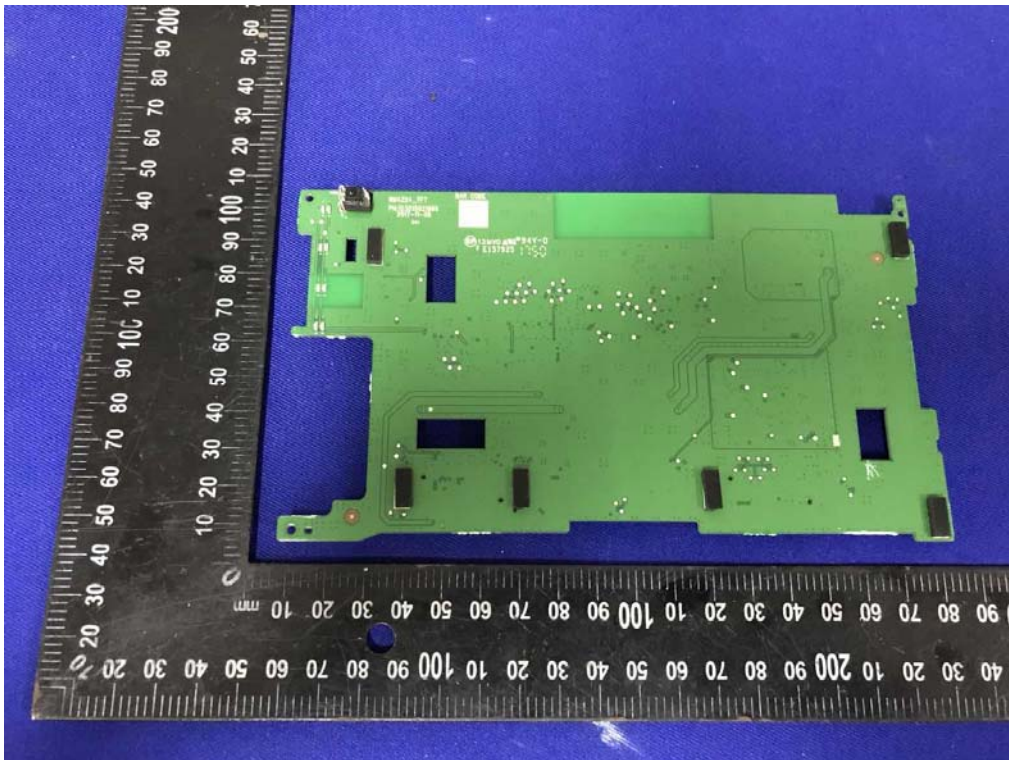

# Internal Photos

M/N: VM011

Bluetooth antenna

# Internal Photos

M/N: VM011