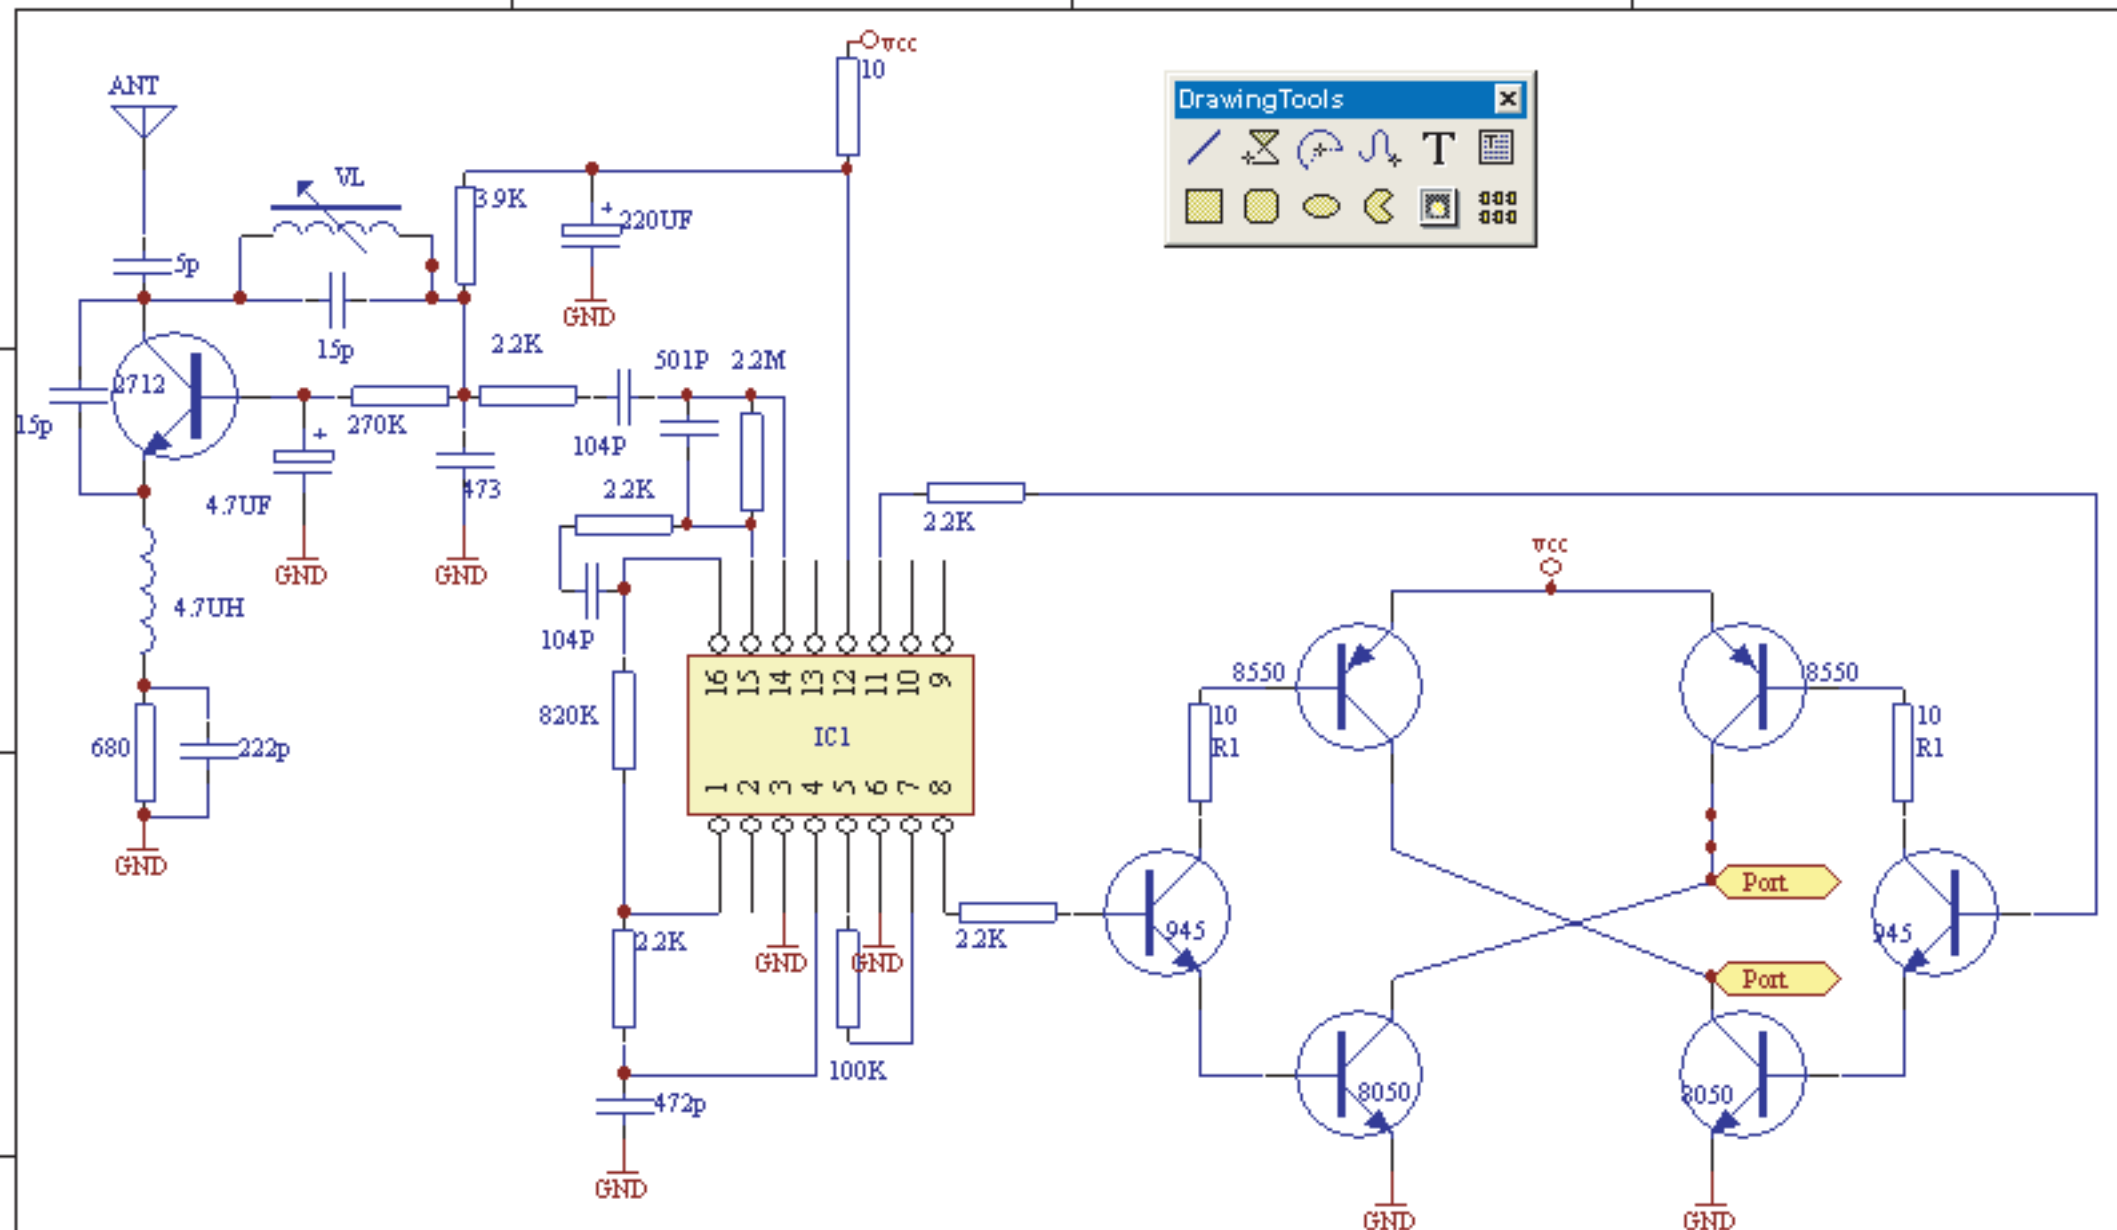

Title			小机器人27Mz		
Size	Number		Revision		
B					
Date:	8-Jun-2009		Sheet of		
File:	C:\Documents and Settings\Administrator\桌面\机器人.DDB				

DrawingTools

Title		
小机器人27Mz接收原理图		
Size	Number	Revision
B		
Date:	8-Jun-2009	Sheet of
File:	C:\Documents and Settings\Administrator\桌面\机器人接收DDE	