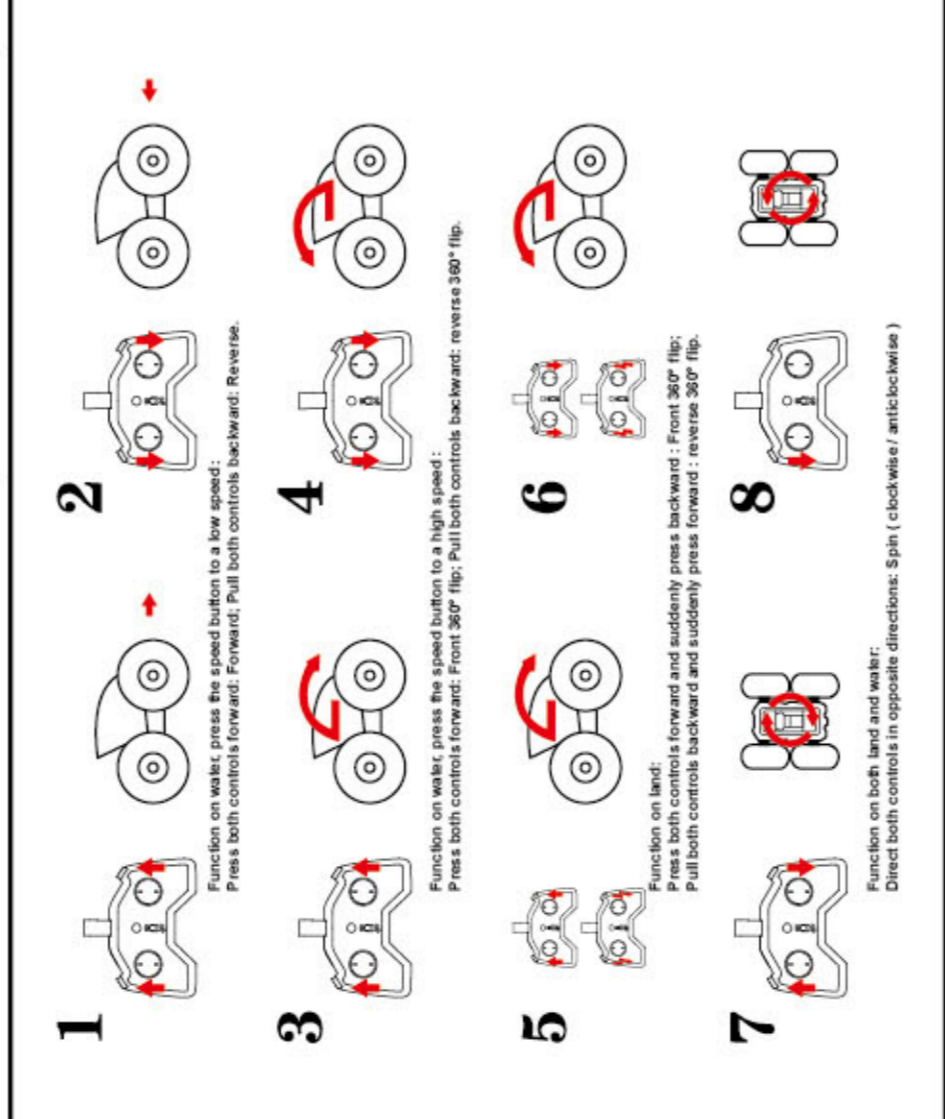

SAFETY PRECAUTIONS

Do not operate using high frequencies or with... Do not use the vehicle in wet conditions... Do not use the vehicle in areas with overhead power lines... Do not use the vehicle in areas with overhead power lines... Do not use the vehicle in areas with overhead power lines...