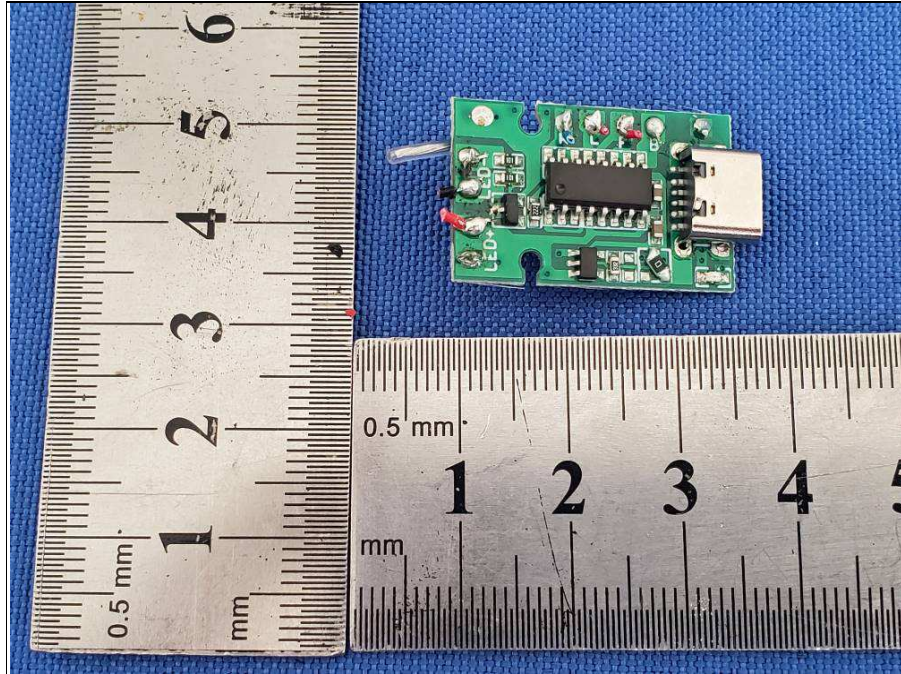

BUREAU
VERITAS

Reference No.: 2302WDG0246-2

PHOTOGRAPHS OF THE EUT

BUREAU
VERITAS

Reference No.: 2302WDG0246-2