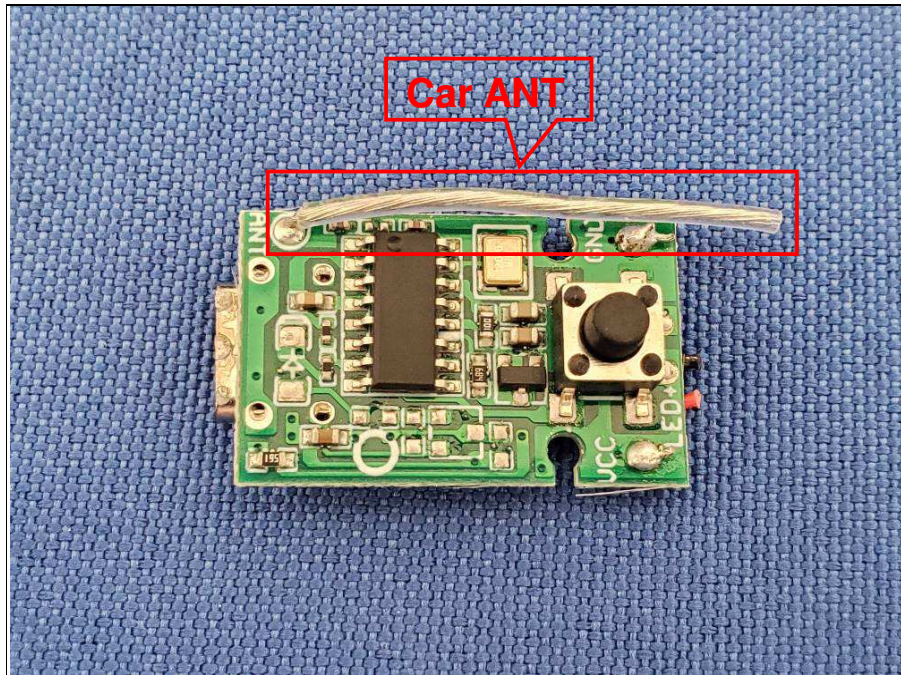

BUREAU
VERITAS

Reference No.: 2302WDG0246-2

PHOTOGRAPHS OF THE EUT

BUREAU
VERITAS

Reference No.: 2302WDG0246-2