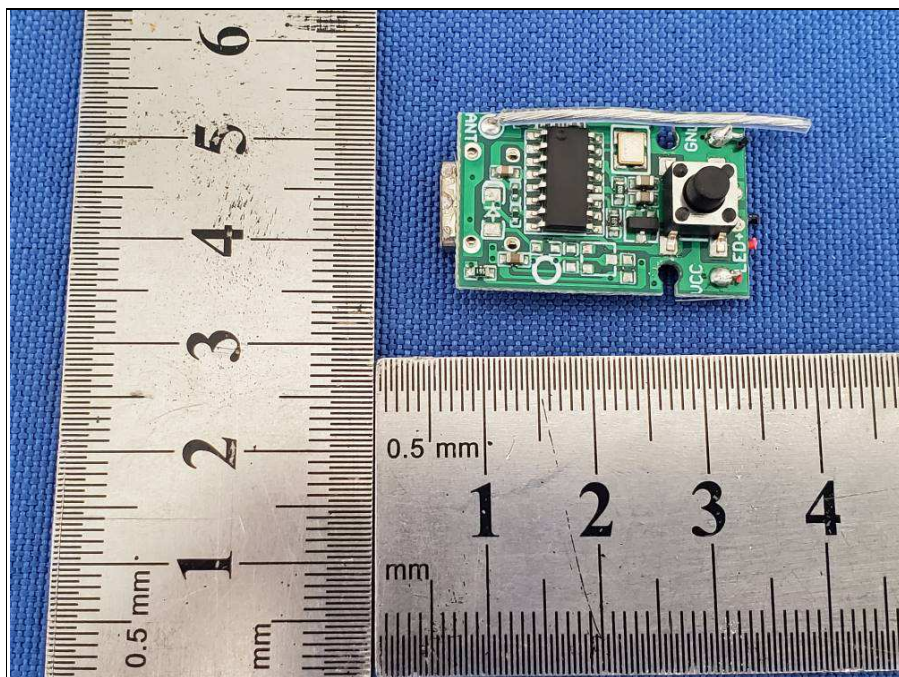

BUREAU
VERITAS

Reference No.: 2302WDG0246-2

PHOTOGRAPHS OF THE EUT

BUREAU
VERITAS

Reference No.: 2302WDG0246-2