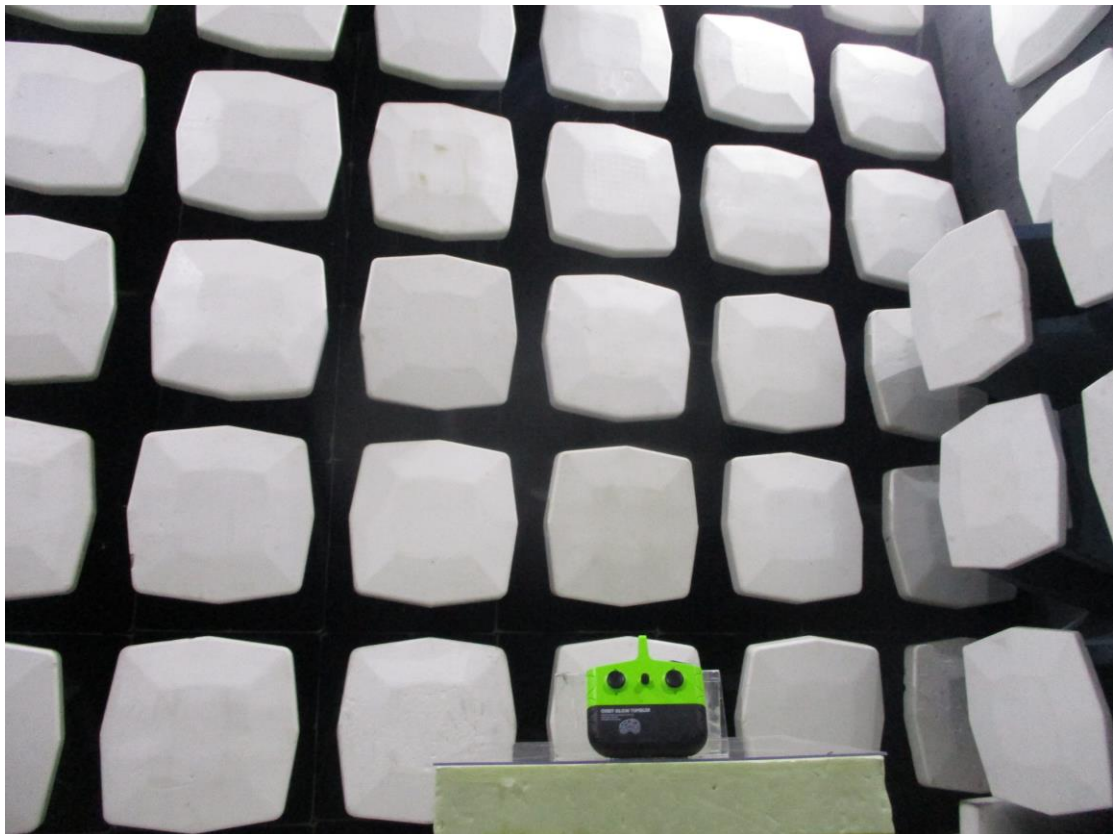

Radiated Photos

Up to 1GHz
(The EUT placed at the center of the turntable)

Above 1GHz
(The EUT placed at the center of the turntable)