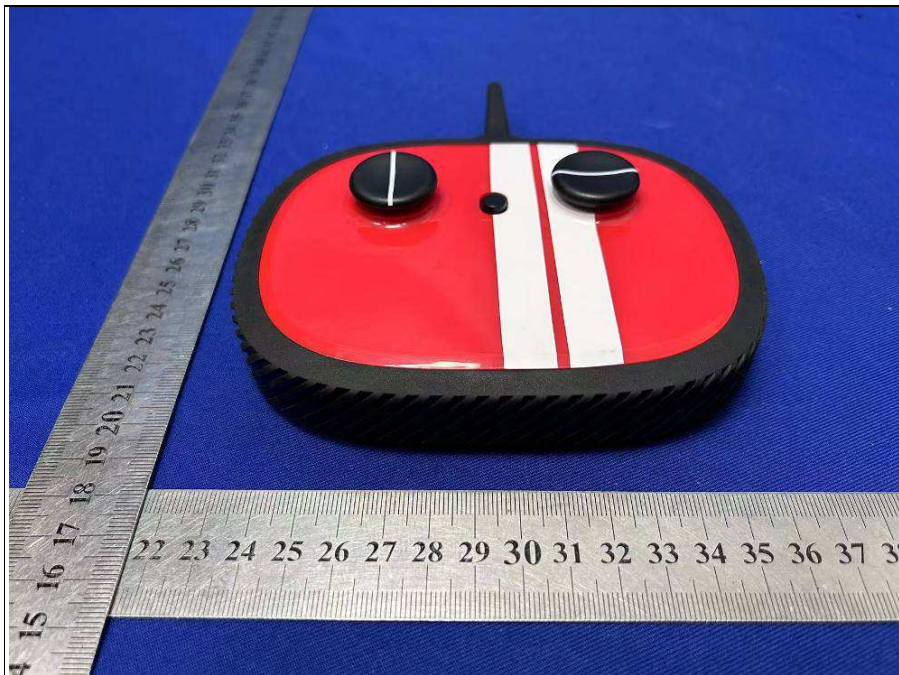

BUREAU
VERITAS

Reference No.: 2401WDG0200

PHOTOGRAPHS OF THE EUT

BUREAU
VERITAS

Reference No.: 2401WDG0200

**BUREAU
VERITAS**

Reference No.: 2401WDG0200