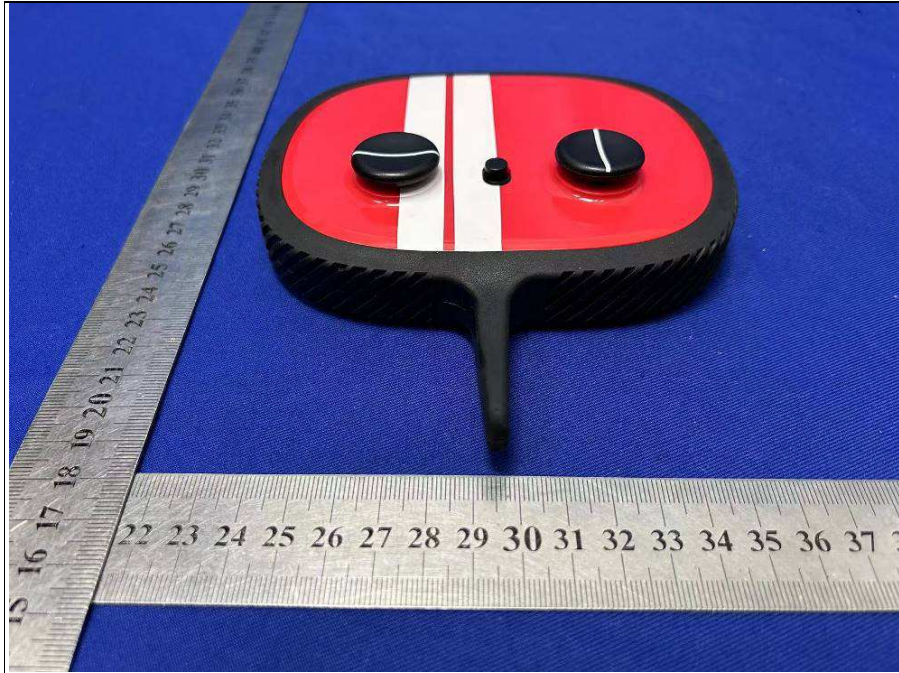

BUREAU
VERITAS

Reference No.: 2401WDG0200

PHOTOGRAPHS OF THE EUT

BUREAU
VERITAS

Reference No.: 2401WDG0200

**BUREAU
VERITAS**

Reference No.: 2401WDG0200