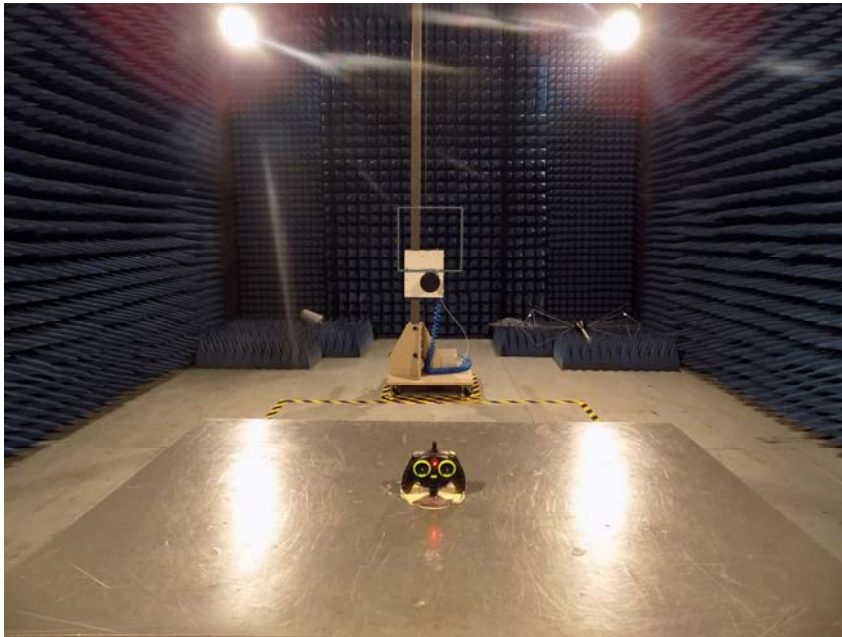

TEST PHOTOGRAPHS

1. Photos of Radiated Emission Test (In Anechoic Chamber)

9KHz~30MHz

30MHz-1GHz

Above 1GHz

3. Band Edge Compliance Test