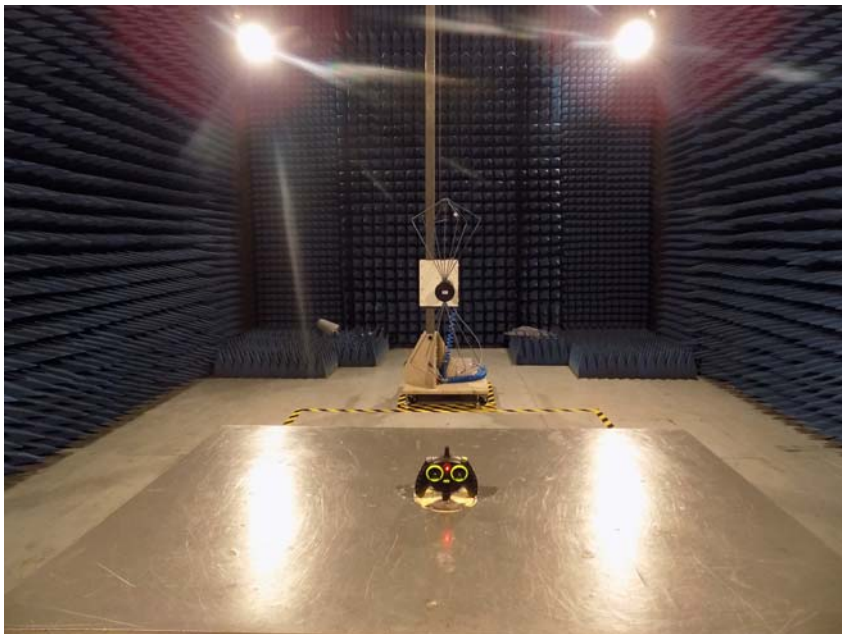

TEST PHOTOGRAPHS

1. Photos of Radiated Emission Test (In Anechoic Chamber)

9KHz~30MHz

30MHz-1GHz

Above 1GHz

3. Band Edge Compliance Test