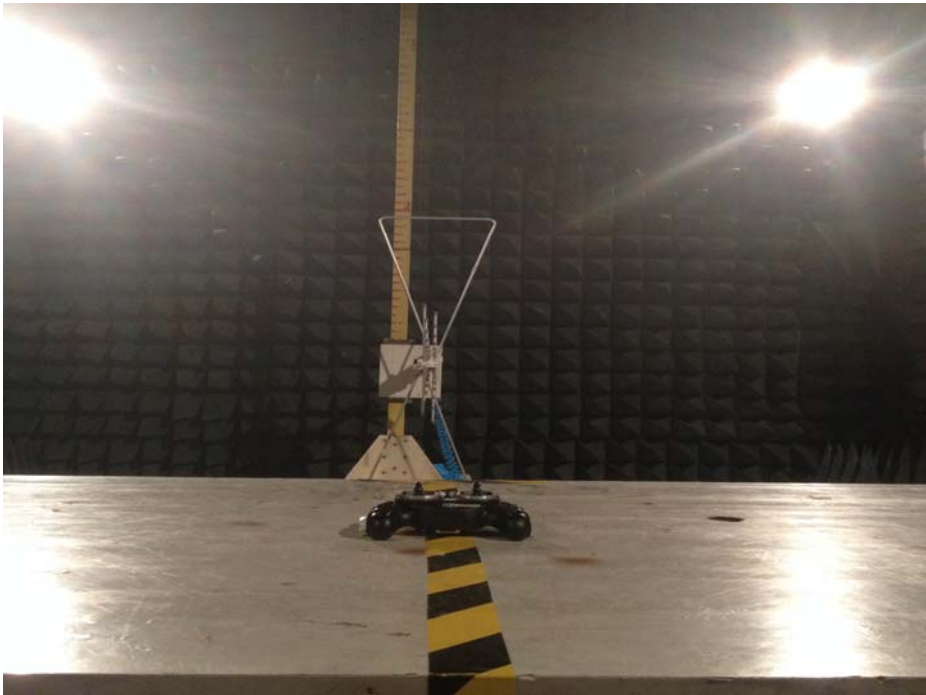

Test Setup Photograph

Radiated Spurious Emission Test Setup

Model: 10081

Below 1G

Above 1G