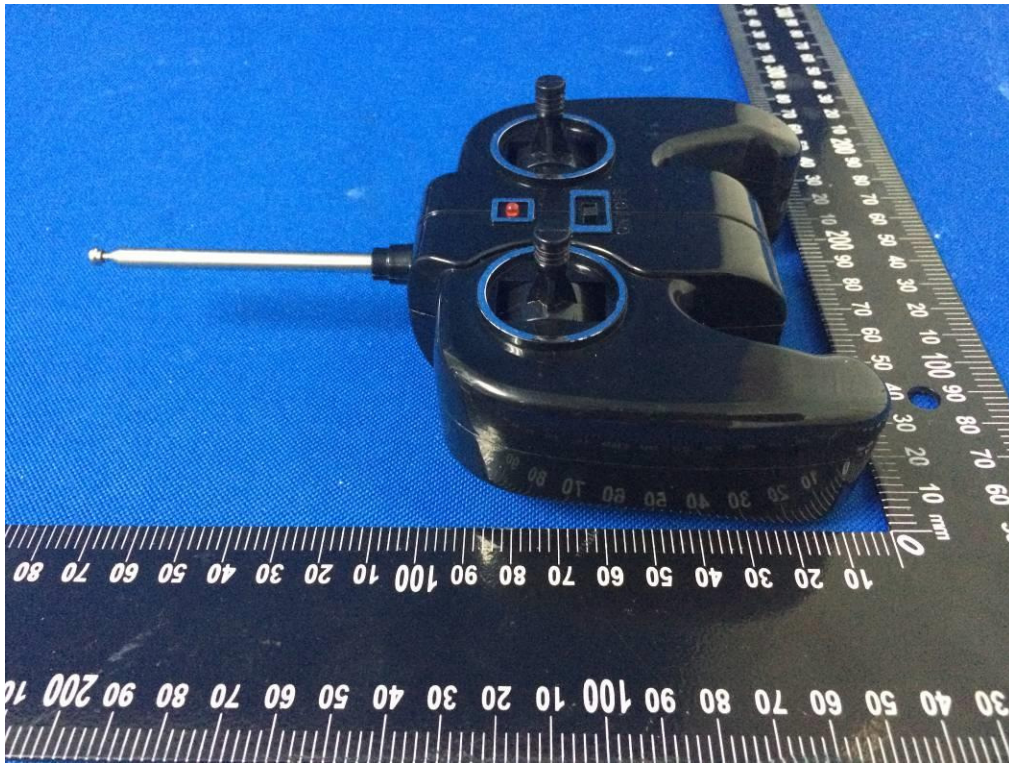

Appendix I

External Photographs

For

Tornado tumber

MODEL NUMBER: 10012

Front View of EUT

Back View of EUT

Left View of EUT

Right View of EUT

Top View of EUT

Bottom View of EUT