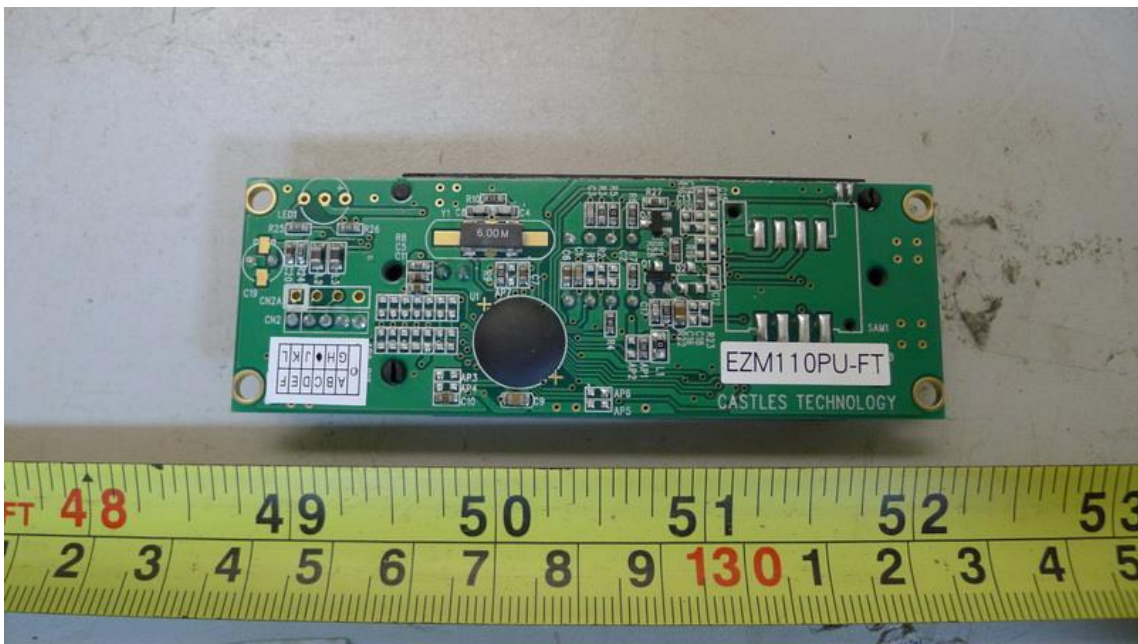

Adapter: DELTA/ADP-65JH HB

**Adapter: FSP/FSP065-DBBM1**

Smart card+RFID: Castle/EZM710AU

**RFID Antenna**