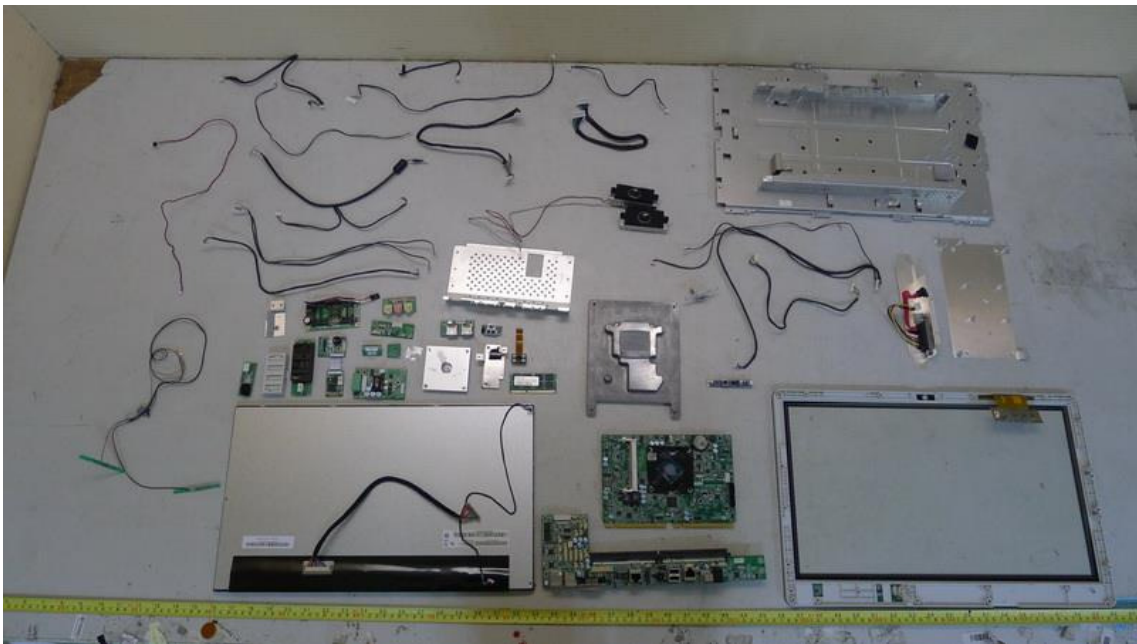

Adapter: DELTA/ADP-65JH HB

**Adapter: FSP/FSP065-DBBM1**

Smart card+RFID: Castle/EZM710AU

**RFID Antenna**