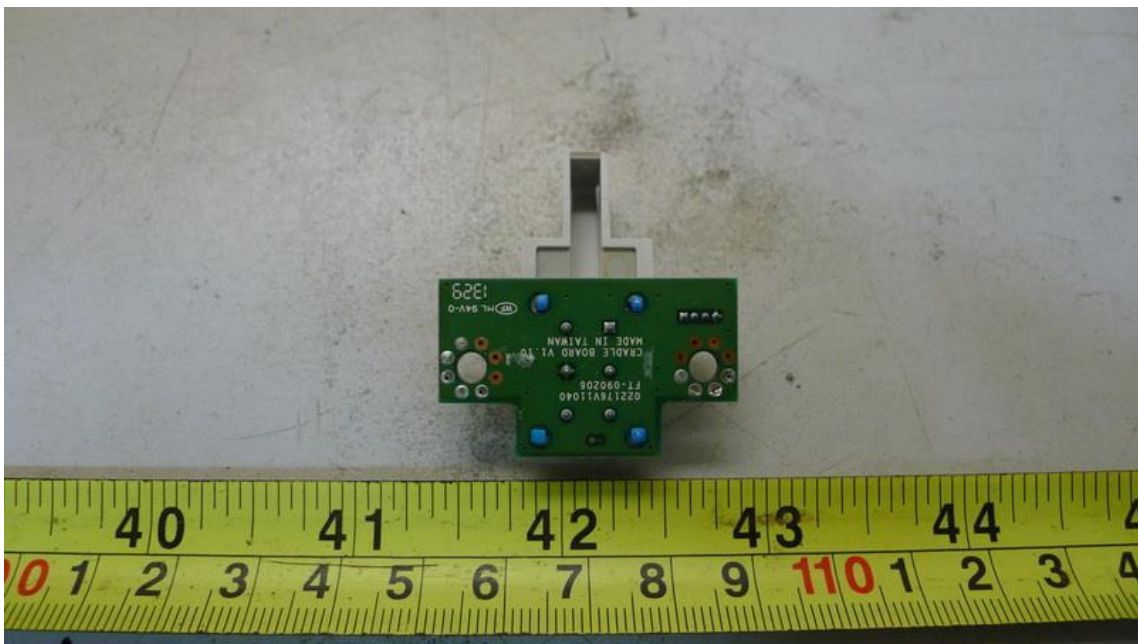

Adapter: DELTA/ADP-65JH HB

**Adapter: FSP/FSP065-DBBM1**

Smart card+RFID: Castle/EZM710AU

**RFID Antenna**