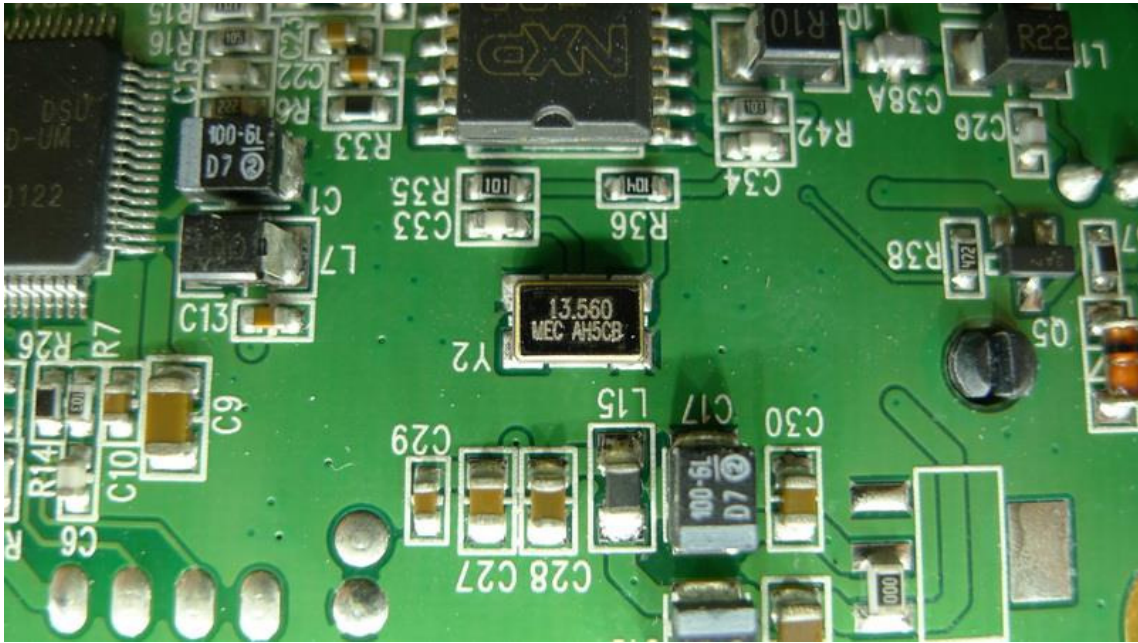

Adapter: DELTA/ADP-65JH HB

**Adapter: FSP/FSP065-DBBM1**

Smart card+RFID: Castle/EZM710AU

**RFID Antenna**