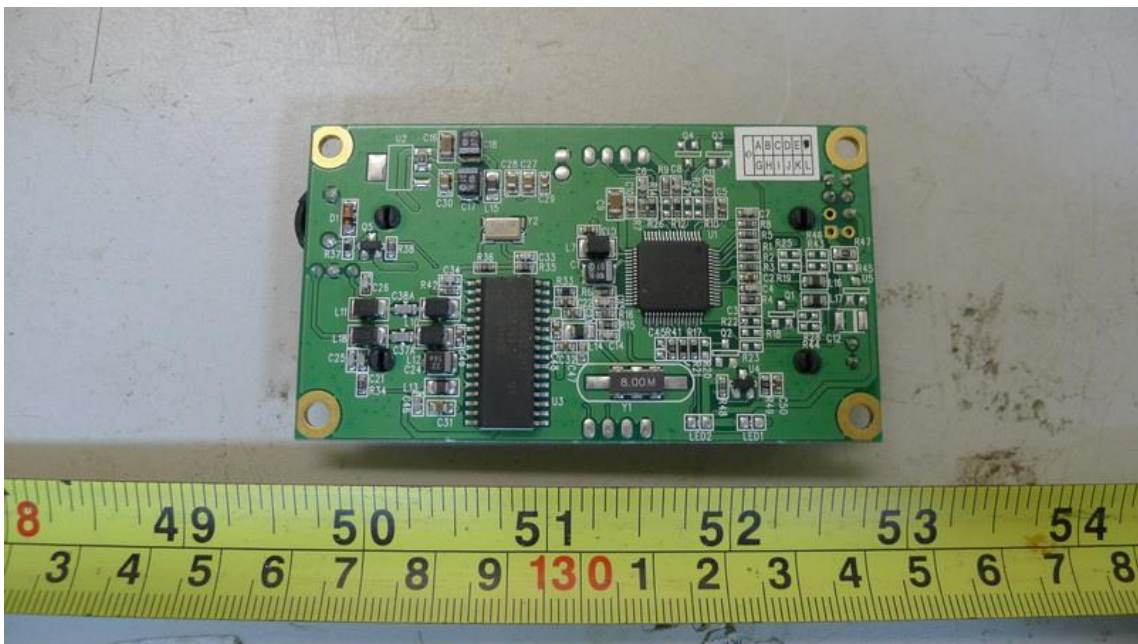

Adapter: DELTA/ADP-65JH HB

**Adapter: FSP/FSP065-DBBM1**

Smart card+RFID: Castle/EZM710AU

**RFID Antenna**