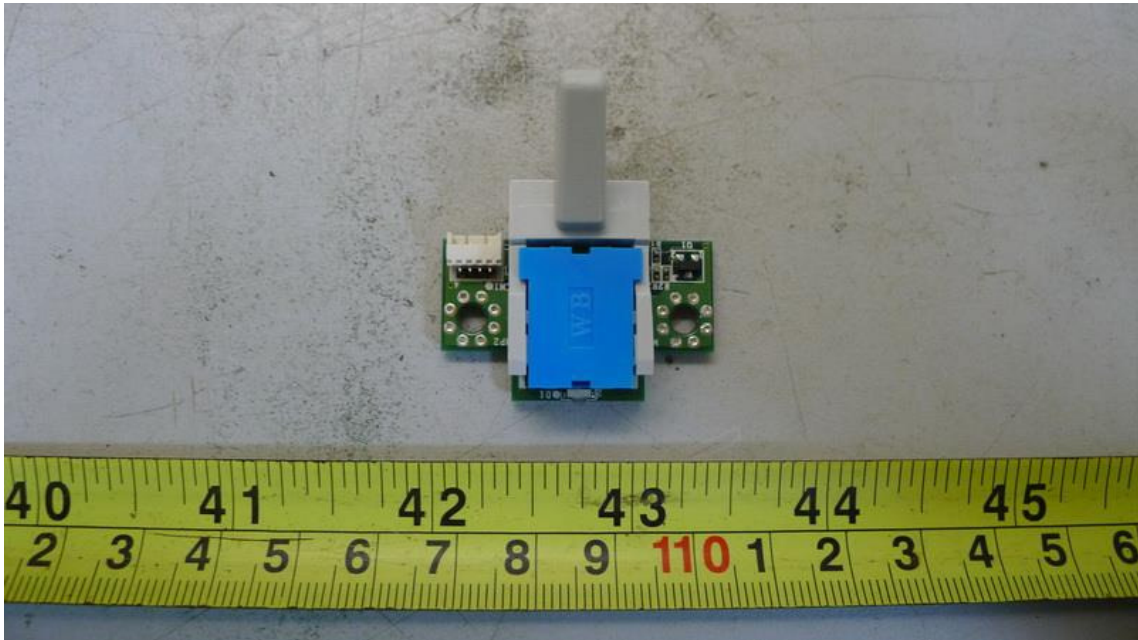

Adapter: DELTA/ADP-65JH HB

**Adapter: FSP/FSP065-DBBM1**

Smart card+RFID: Castle/EZM710AU

**RFID Antenna**