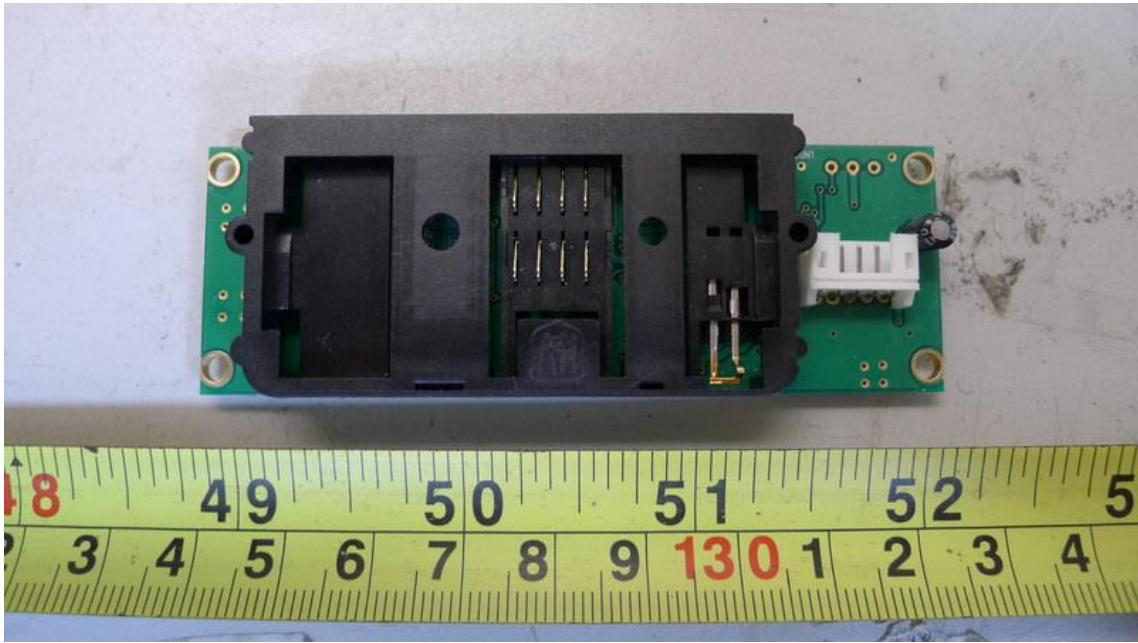

Adapter: DELTA/ADP-65JH HB

**Adapter: FSP/FSP065-DBBM1**

Smart card+RFID: Castle/EZM710AU

**RFID Antenna**