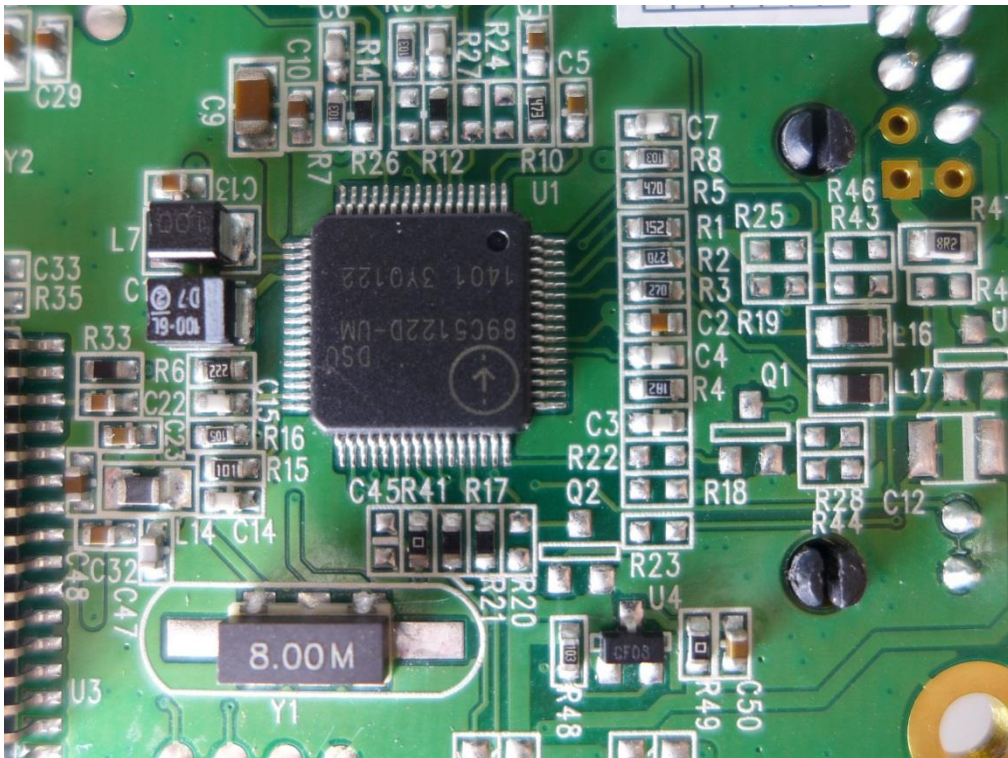

Adapter: DELTA/ADP-65JH HB

**Adapter: FSP/FSP065-DBBM1**

Smart card+RFID: Castle/EZM710AU

**RFID Antenna**