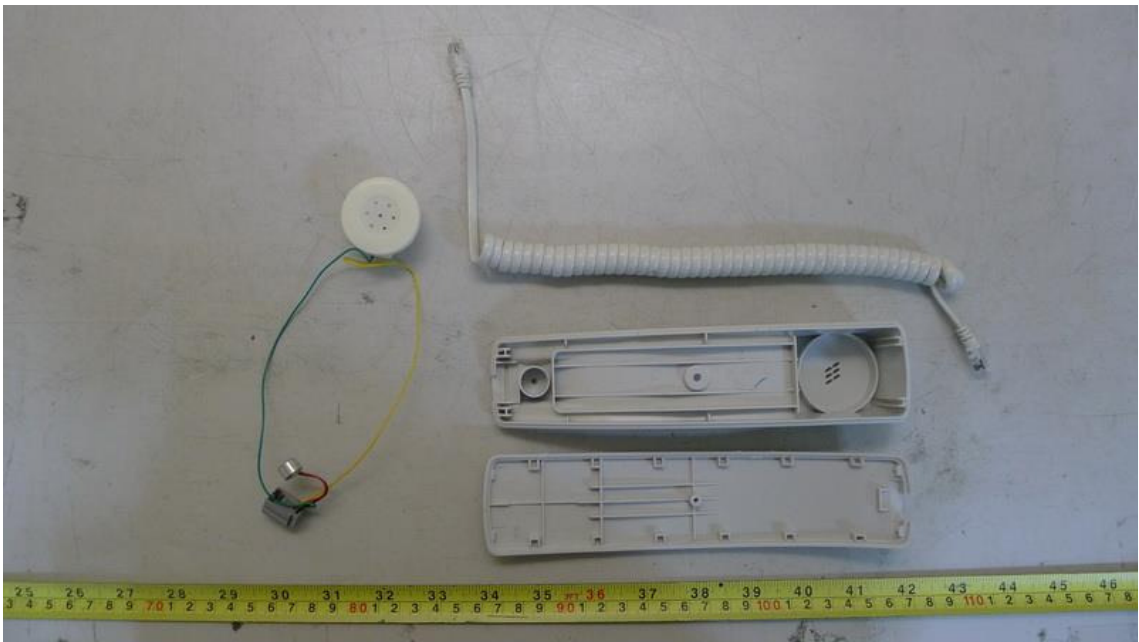

Adapter: DELTA/ADP-65JH HB

**Adapter: FSP/FSP065-DBBM1**

Smart card+RFID: Castle/EZM710AU

**RFID Antenna**