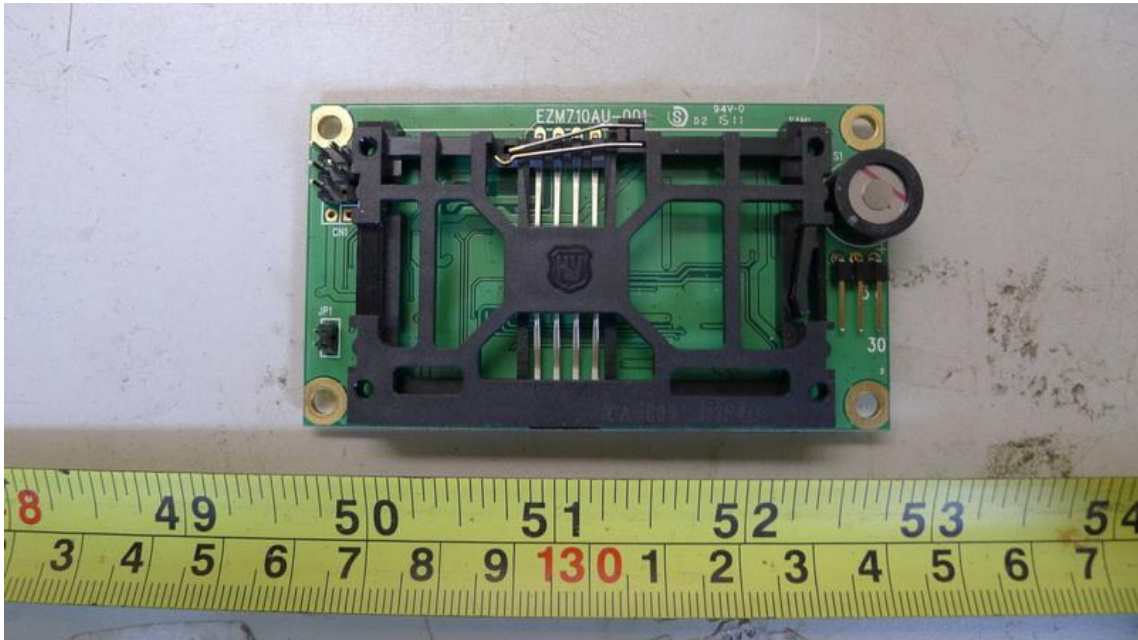

Adapter: DELTA/ADP-65JH HB

**Adapter: FSP/FSP065-DBBM1**

Smart card+RFID: Castle/EZM710AU

**RFID Antenna**