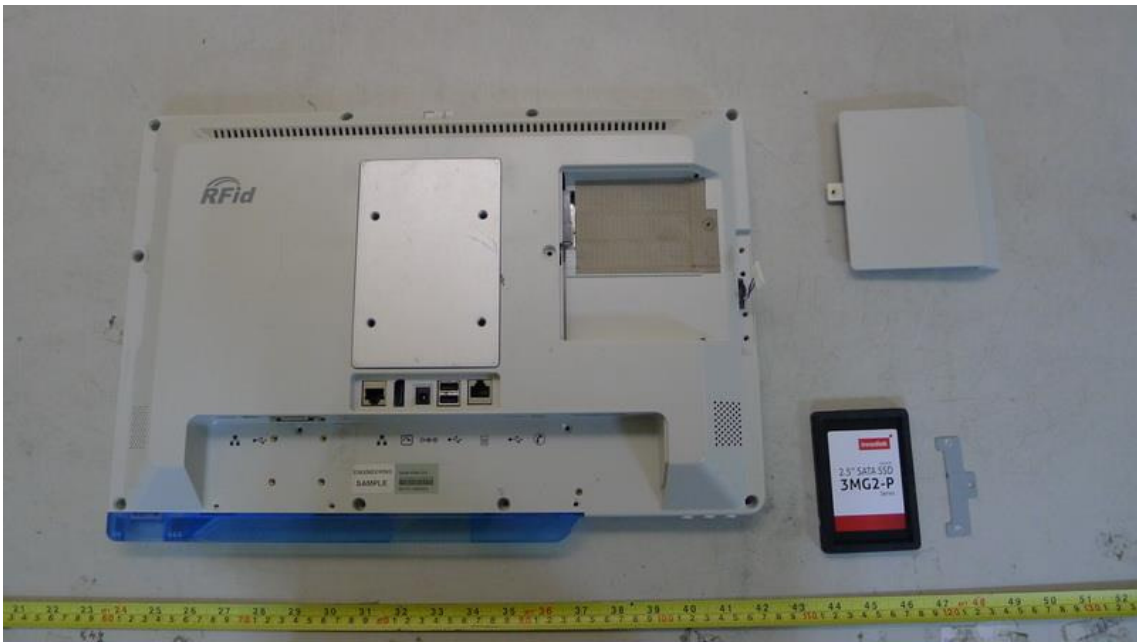

Adapter: DELTA/ADP-65JH HB

**Adapter: FSP/FSP065-DBBM1**

Smart card+RFID: Castle/EZM710AU

**RFID Antenna**