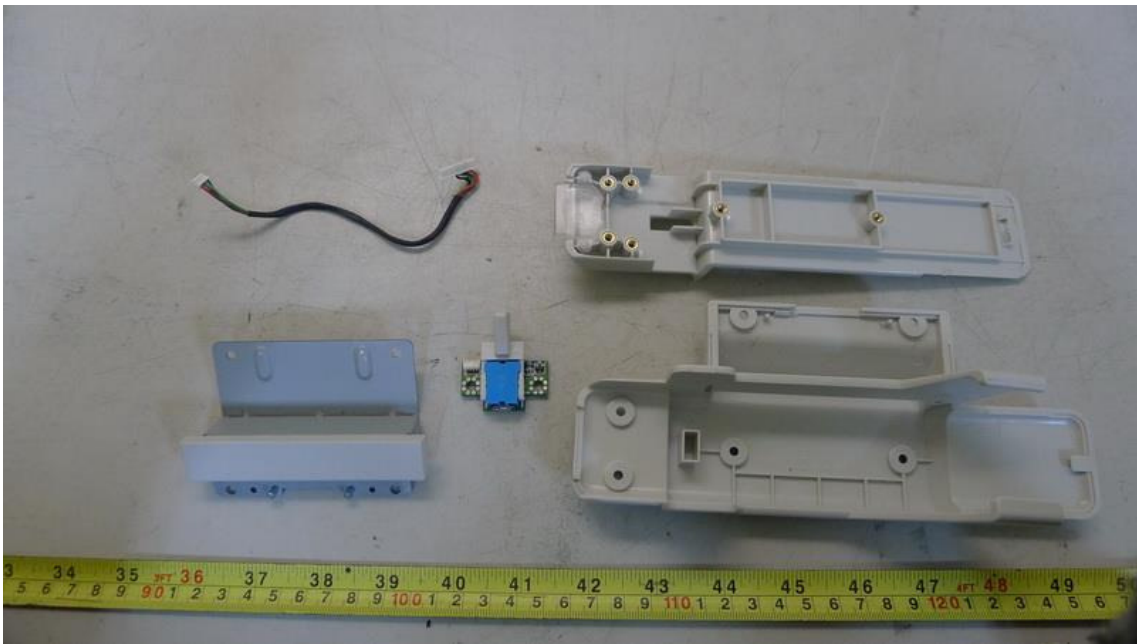

Adapter: DELTA/ADP-65JH HB

**Adapter: FSP/FSP065-DBBM1**

Smart card+RFID: Castle/EZM710AU

**RFID Antenna**