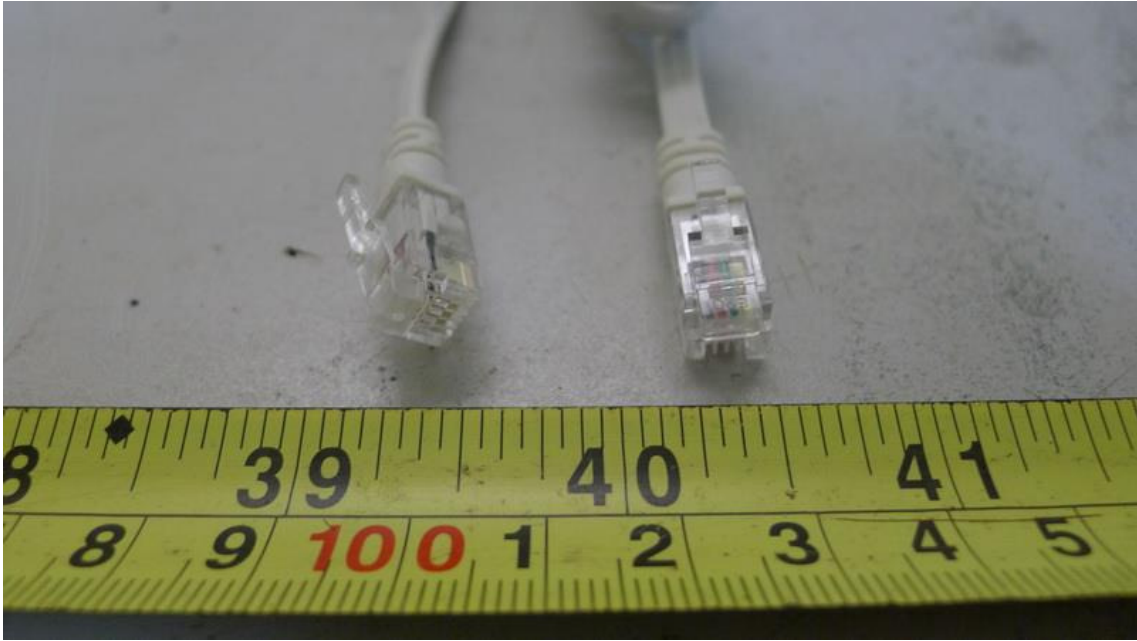

Adapter: DELTA/ADP-65JH HB

**Adapter: FSP/FSP065-DBBM1**

Smart card+RFID: Castle/EZM710AU

**RFID Antenna**