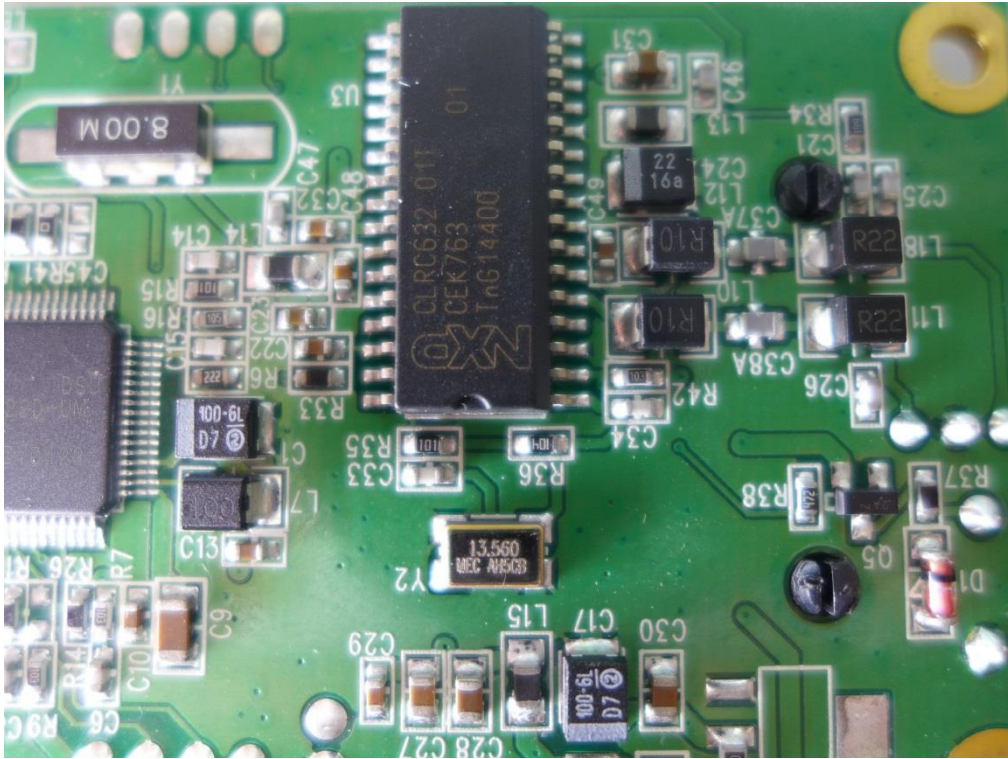

Adapter: DELTA/ADP-65JH HB

**Adapter: FSP/FSP065-DBBM1**

Smart card+RFID: Castle/EZM710AU

**RFID Antenna**