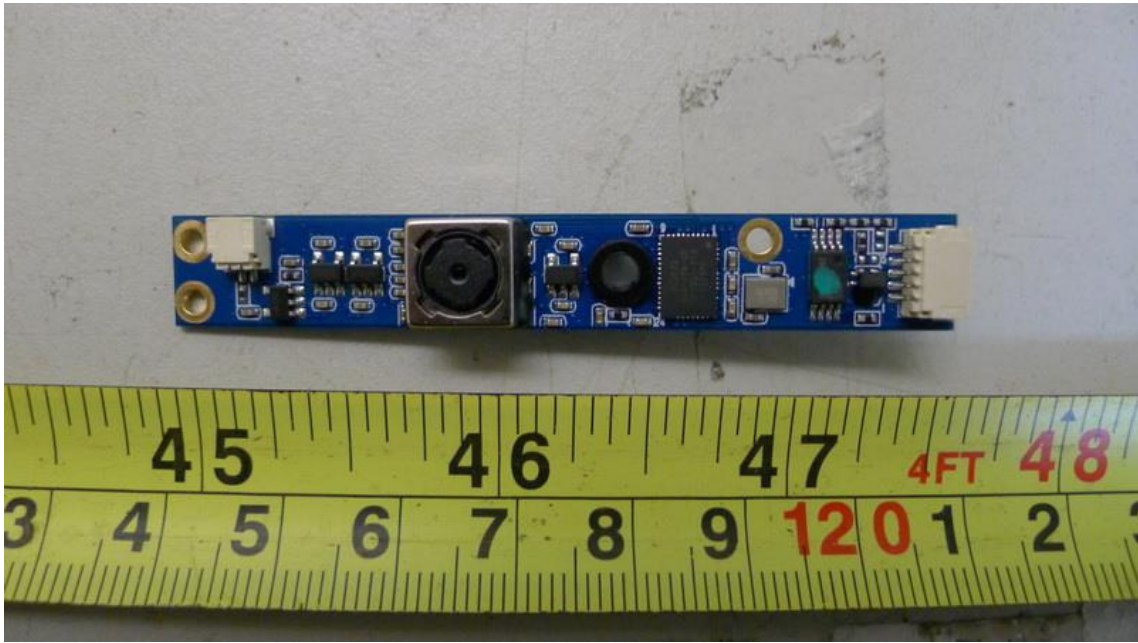

Adapter: DELTA/ADP-65JH HB

**Adapter: FSP/FSP065-DBBM1**

Smart card+RFID: Castle/EZM710AU

**RFID Antenna**