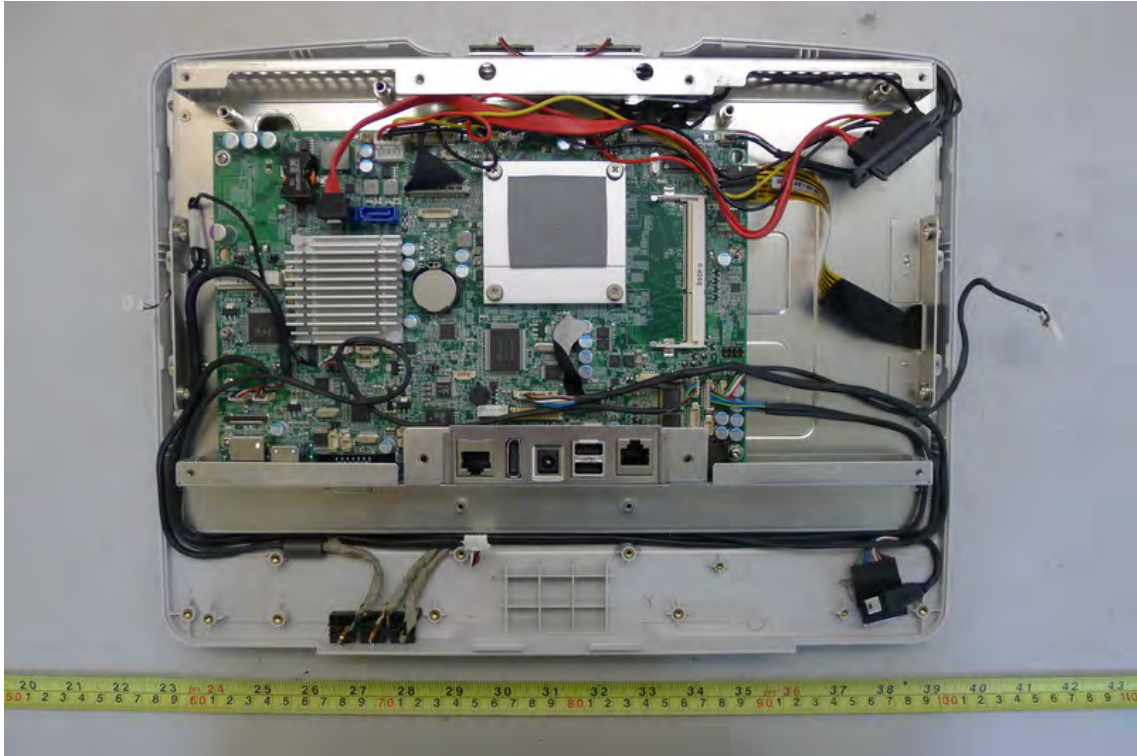

SSD

Panel: LG Display/LP156WH4