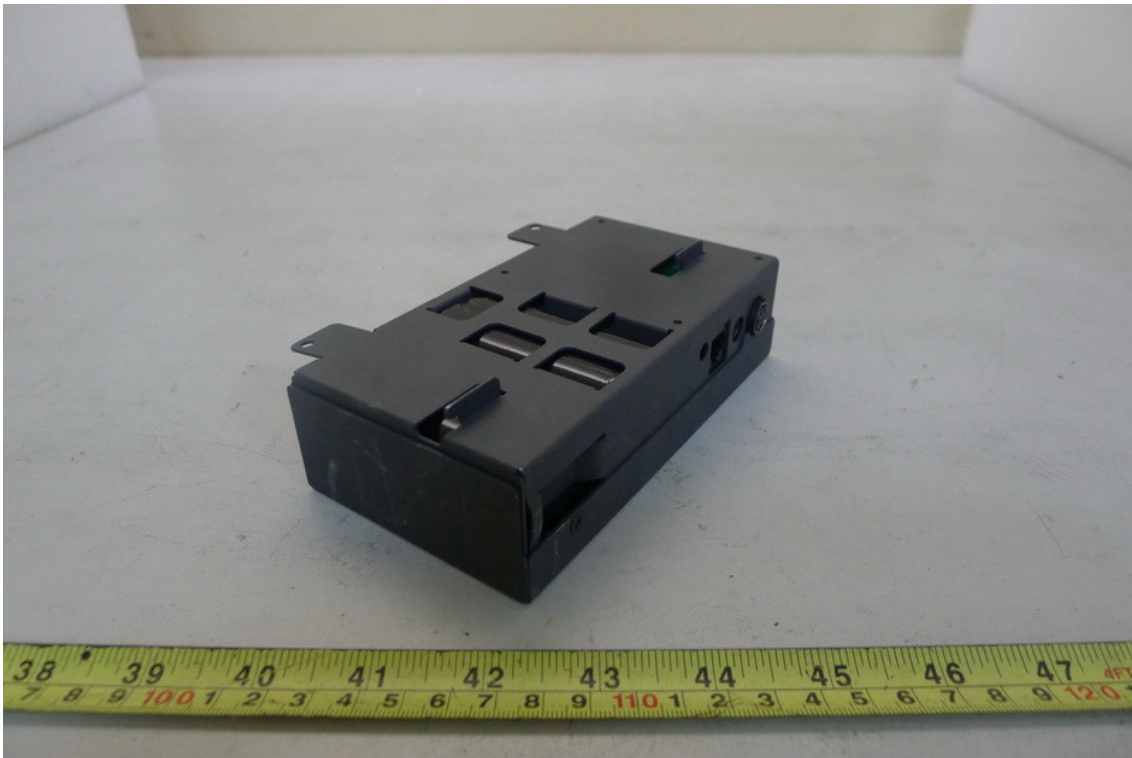

14" LED PANEL

10.1" LED PANEL

Adapter: A11-120P1A

FINGERPRINTER +MSR

I-BUTTON+MSR

UPS

VFD

LCM