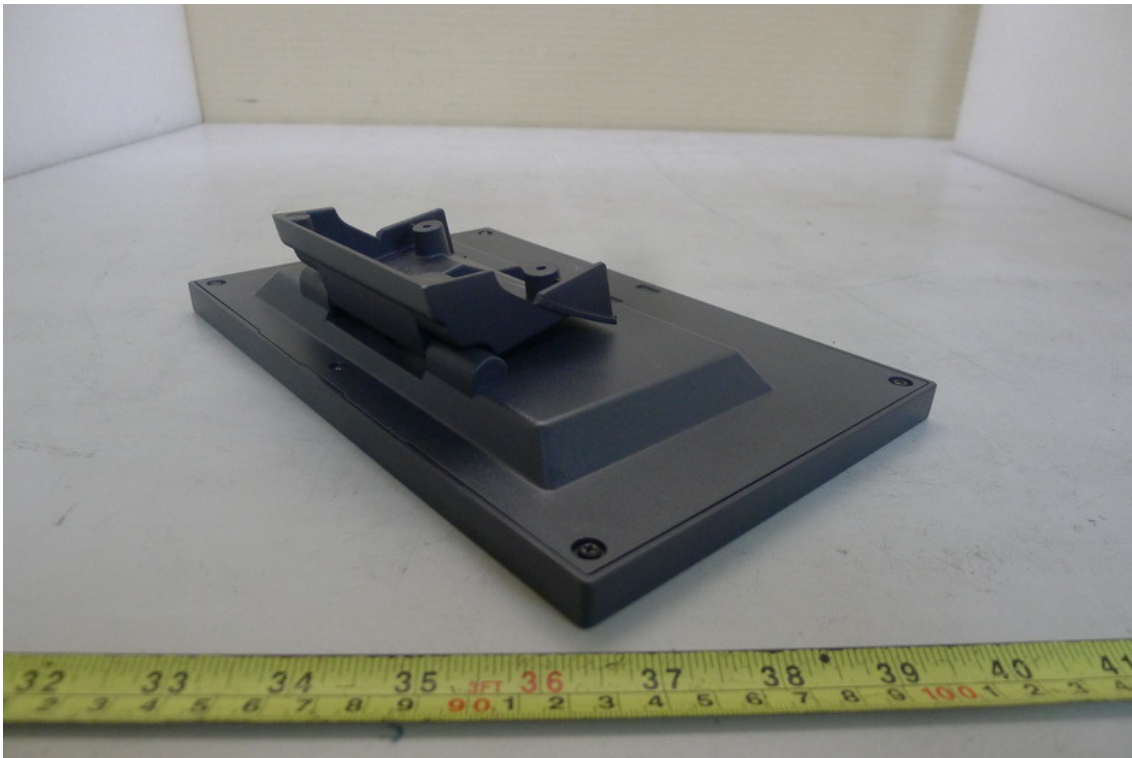

14" LED PANEL

10.1" LED PANEL

Adapter: A11-120P1A

FINGERPRINTER +MSR

I-BUTTON+MSR

UPS

VFD

LCM