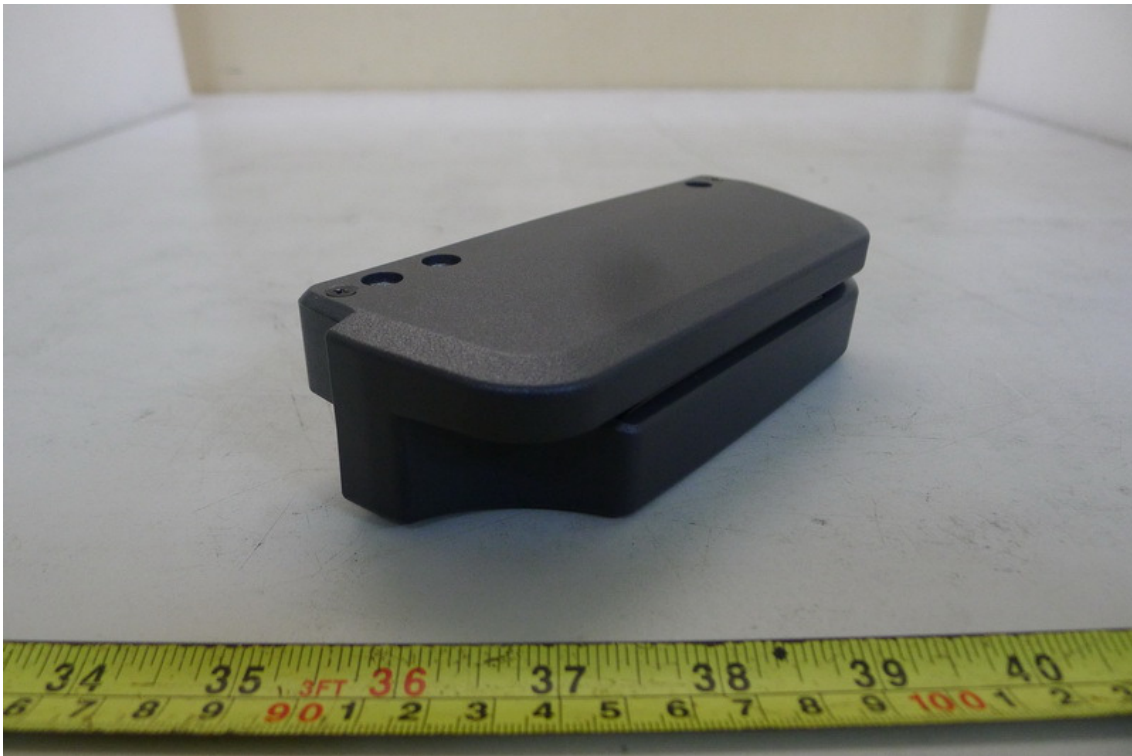

14" LED PANEL

10.1" LED PANEL

Adapter: A11-120P1A

FINGERPRINTER +MSR

I-BUTTON+MSR

UPS

VFD

LCM