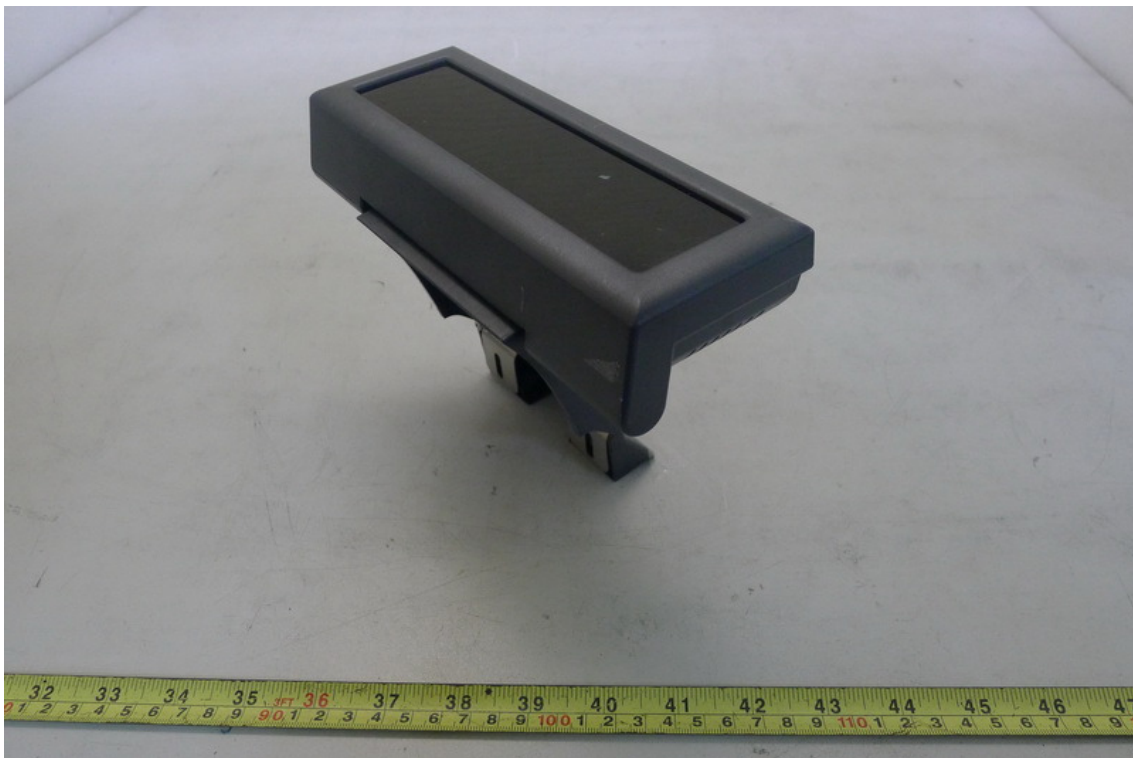

14" LED PANEL

10.1" LED PANEL

Adapter: A11-120P1A

FINGERPRINTER +MSR

I-BUTTON+MSR

UPS

VFD

LCM