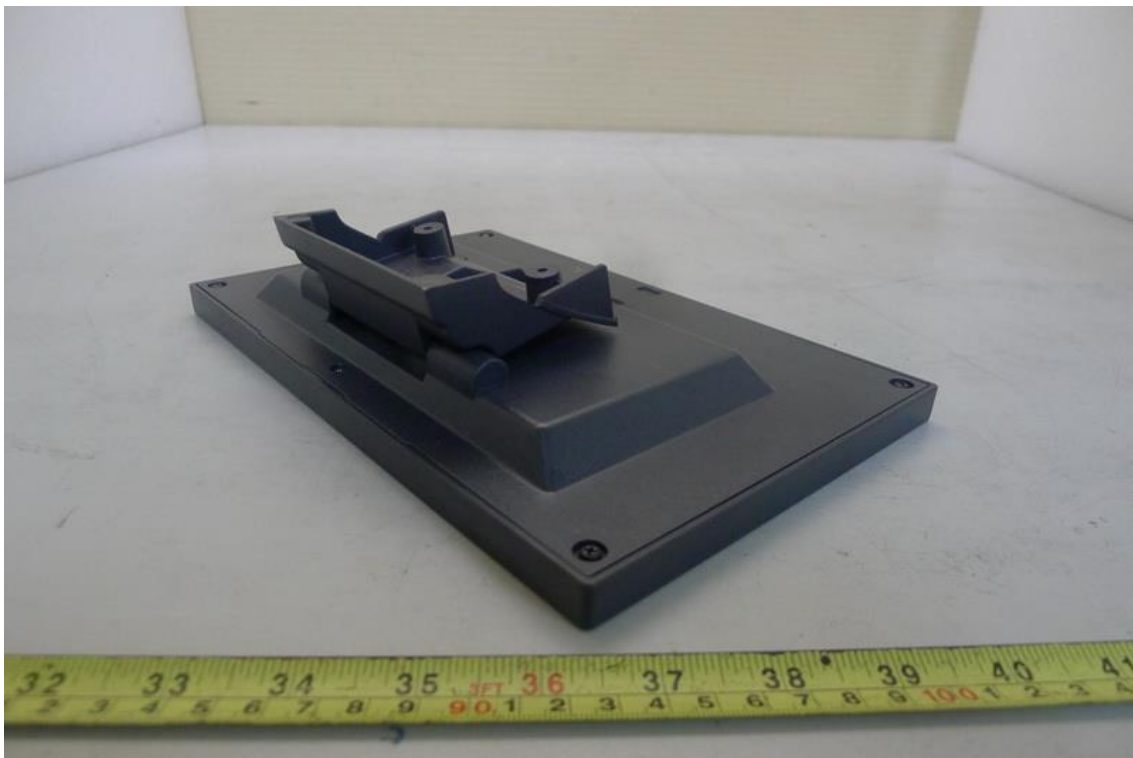

10.1" LED PANEL

Adapter : FSP180-ABAN1

FINGERPRINTER +MSR

I-BUTTON+MSR

UPS

VFD

LCM