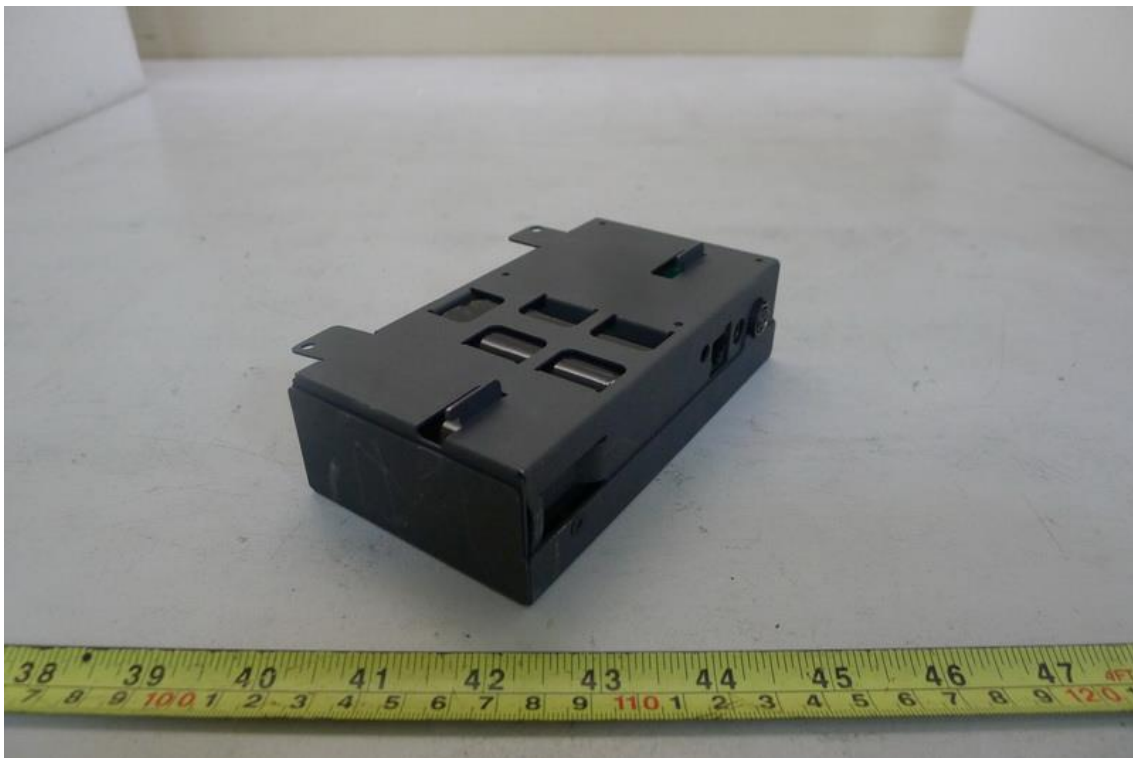

Adapter: A11-120P1A

I-BUTTON+MSR

FINGERPRINTER +MSR

UPS

VFD

LCM

14.1" PANEL