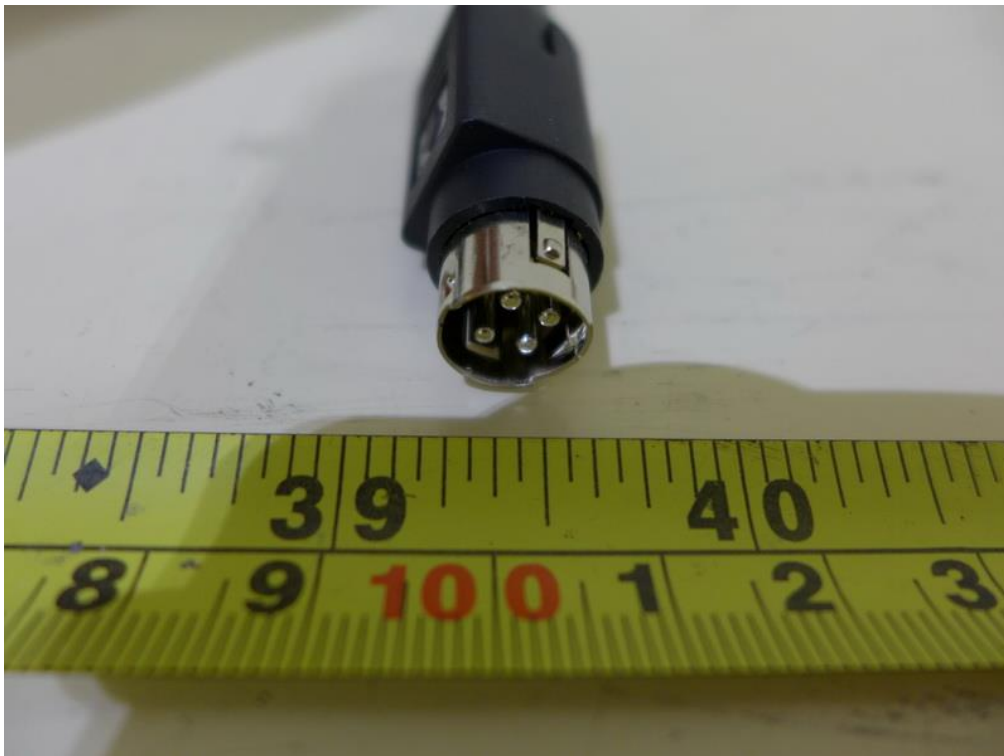

Adapter: A11-120P1A

I-BUTTON+MSR

FINGERPRINTER +MSR

UPS

VFD

LCM

14.1" PANEL