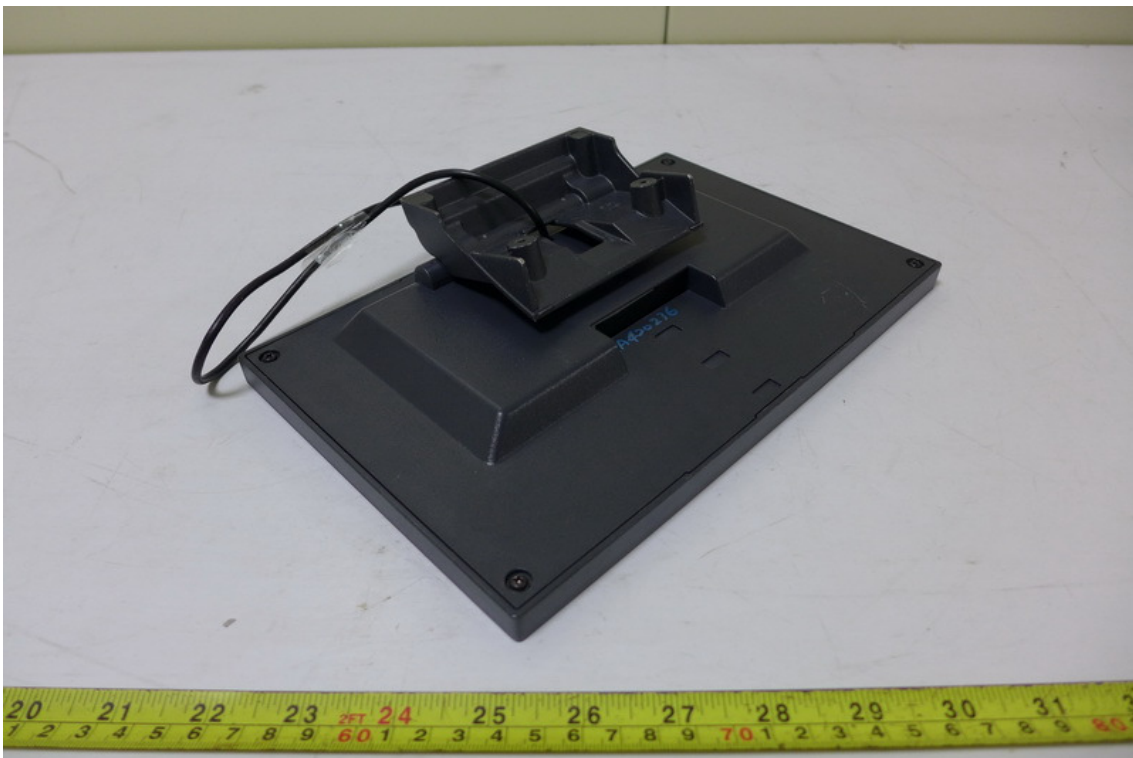

Adapter: DELTA / ADP-65JH HB

10" LCD

14" LCD

125KHz RFID

Fingerprinter

I-Button

UPS