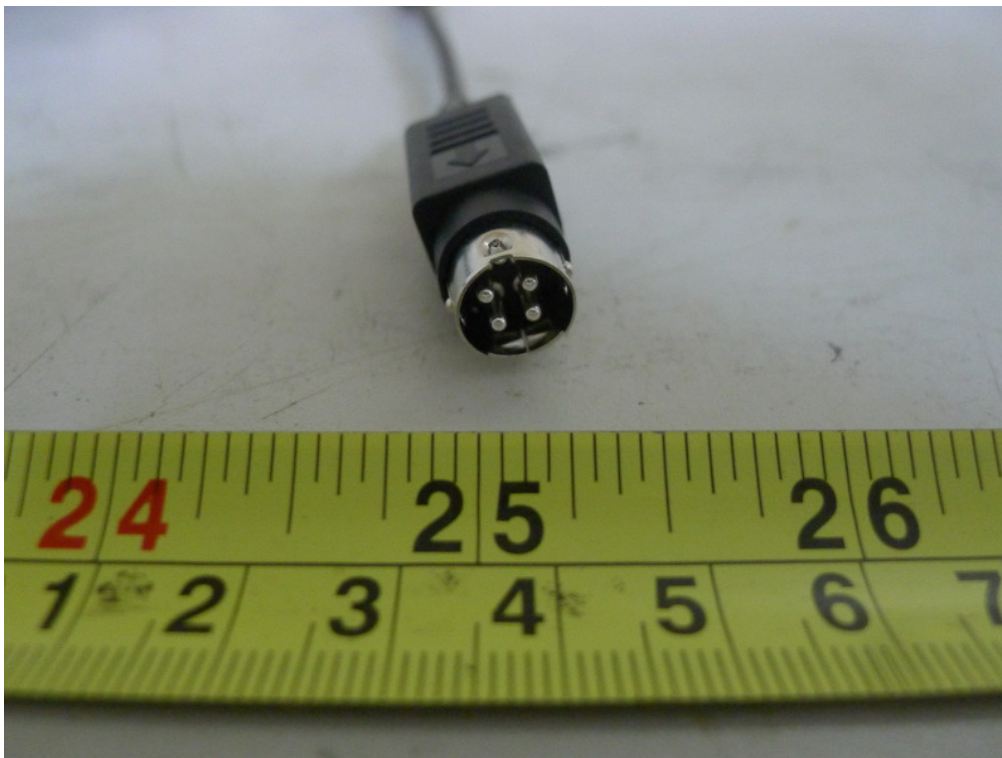

Adapter: DELTA / ADP-65JH HB

10" LCD

14" LCD

125KHz RFID

Fingerprinter

I-Button

UPS