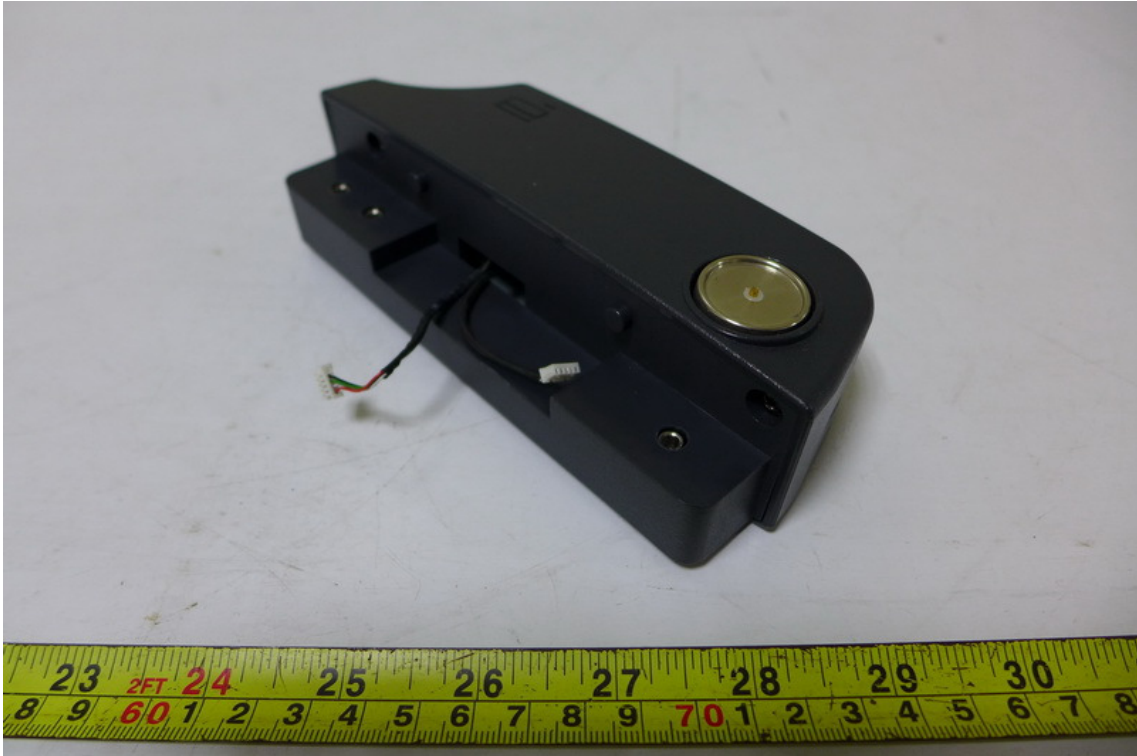

Adapter: DELTA / ADP-65JH HB

10" LCD

14" LCD

125KHz RFID

Fingerprinter

I-Button

UPS