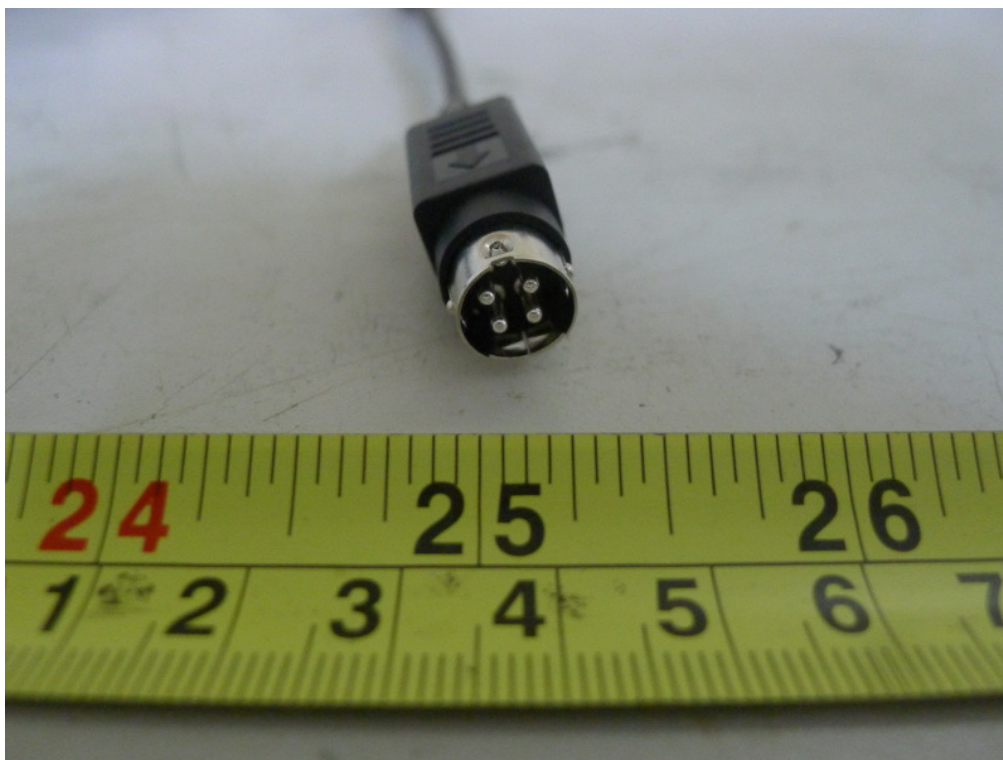

Adapter: DELTA / ADP-65JH HB

10" LCD

14" LCD

13.56MHz RFID

Fingerprinter

I-Button

UPS