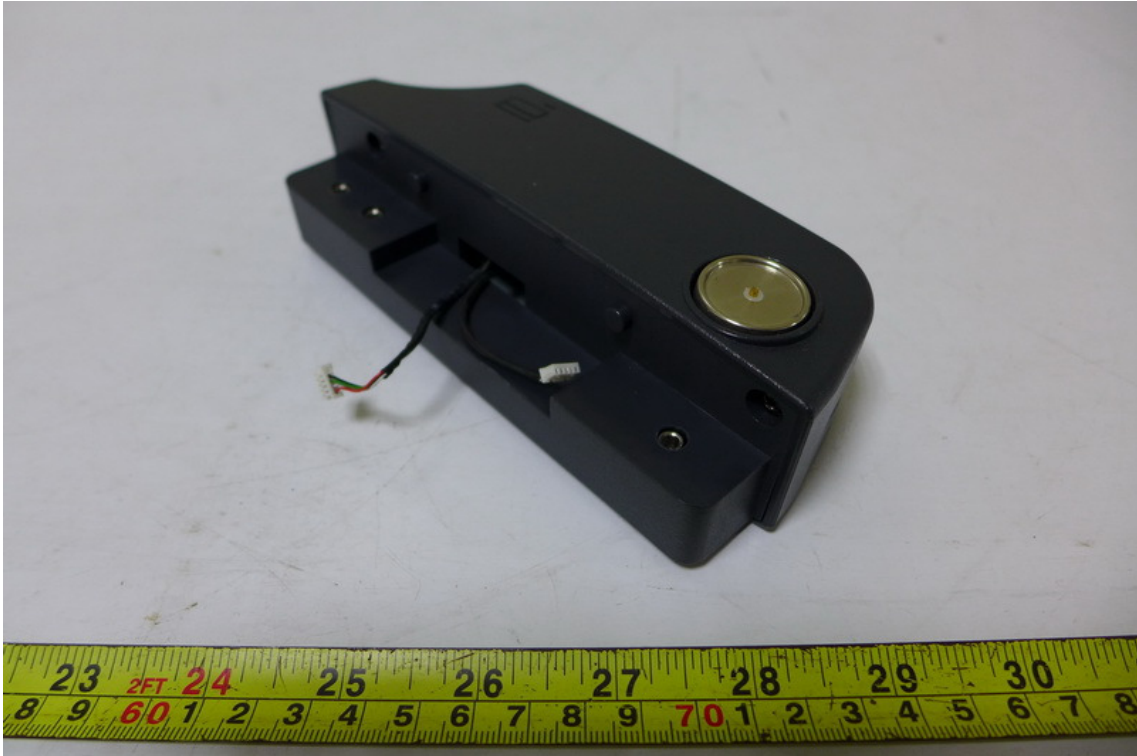

Adapter: DELTA / ADP-65JH HB

10" LCD

14" LCD

13.56MHz RFID

Fingerprinter

I-Button

UPS