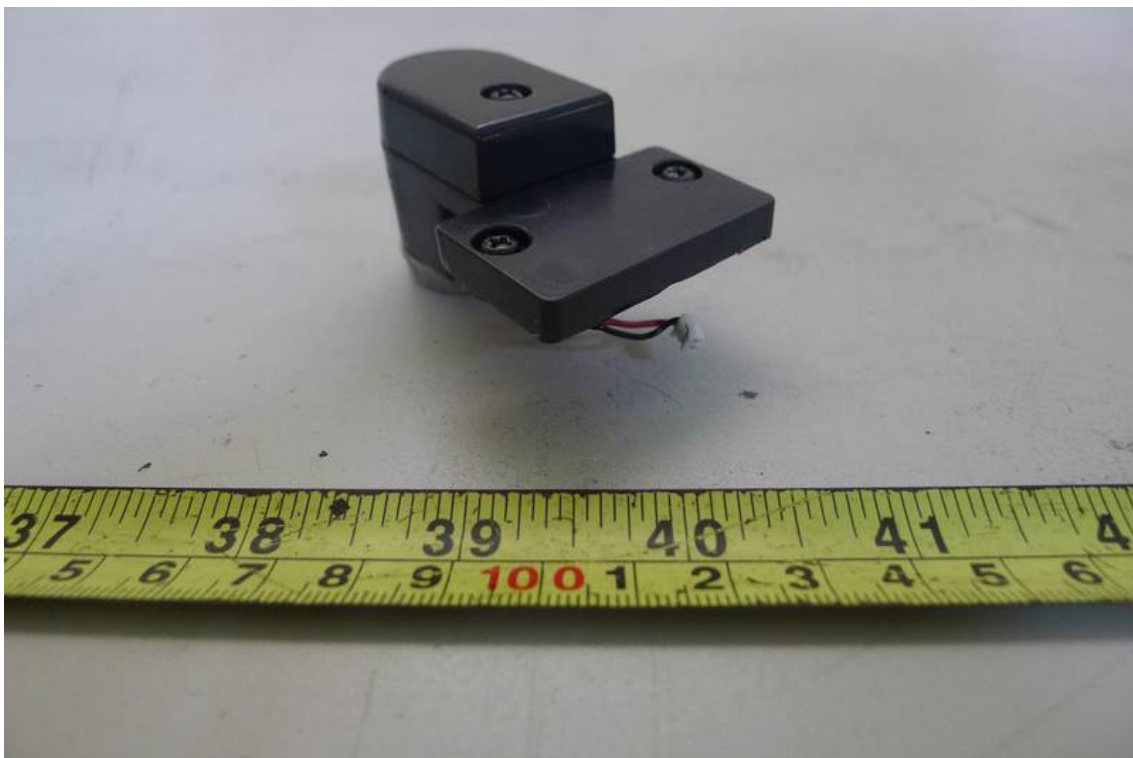

Adapter: A12-065N2A

Adapter : ADP-65JH HB

MSR

I-Button (GigaTek)

I-Button (Olitronic)

UPS

LCM