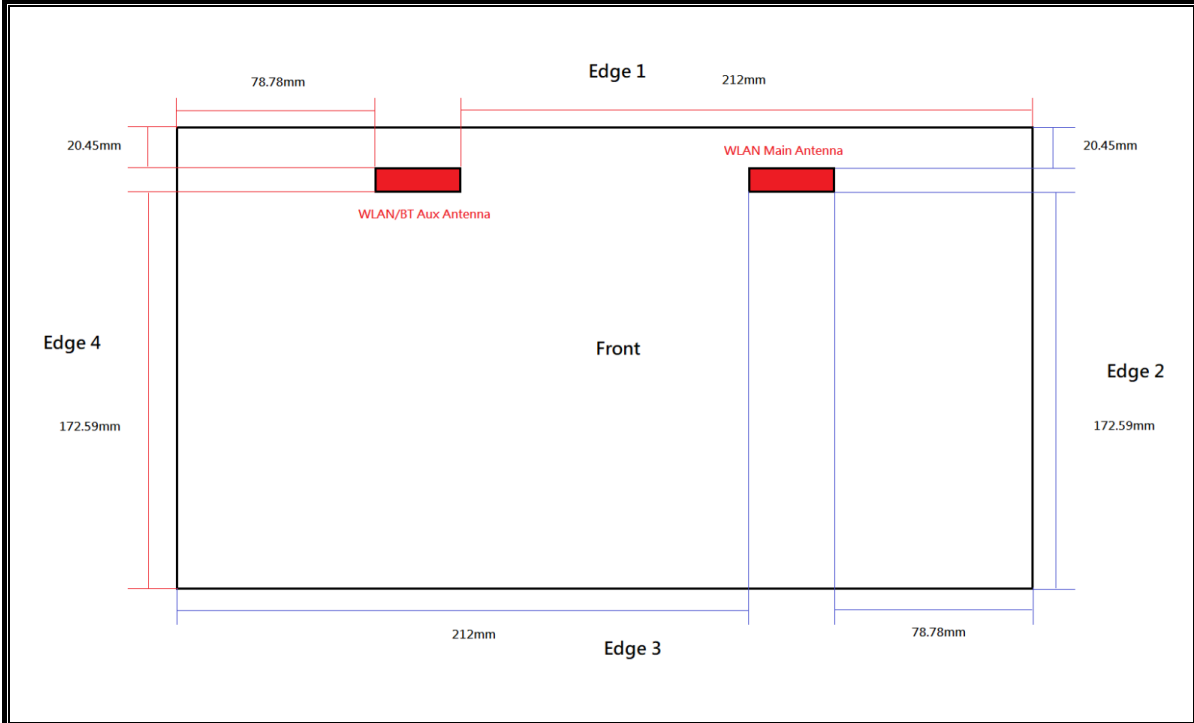

ANTENNA LOCATION

SETUP PHOTOS

Rear_Aux_0mm

Rear_Main_0mm

EUT

Front View

Rear View