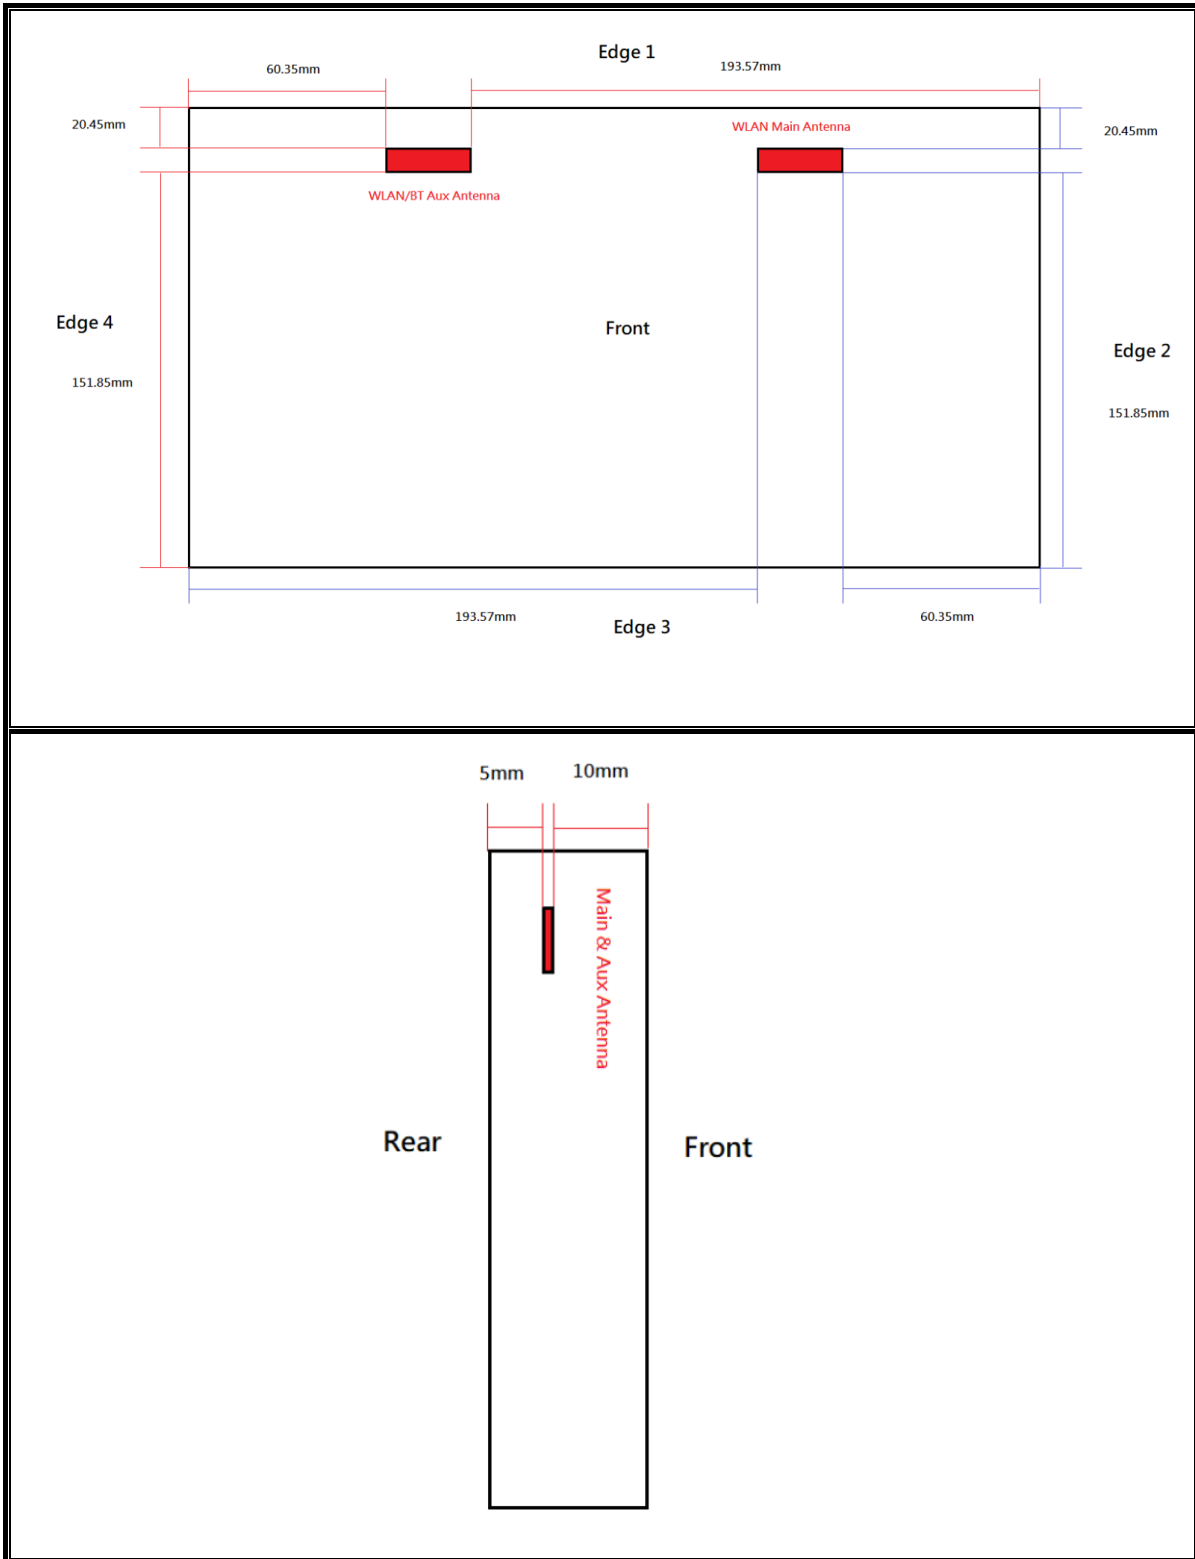

ANTENNA LOCATIO

SETUP PHOTOS

Rear_Aux_0mm

Rear_Main_0mm

EUT

Front View

Rear View