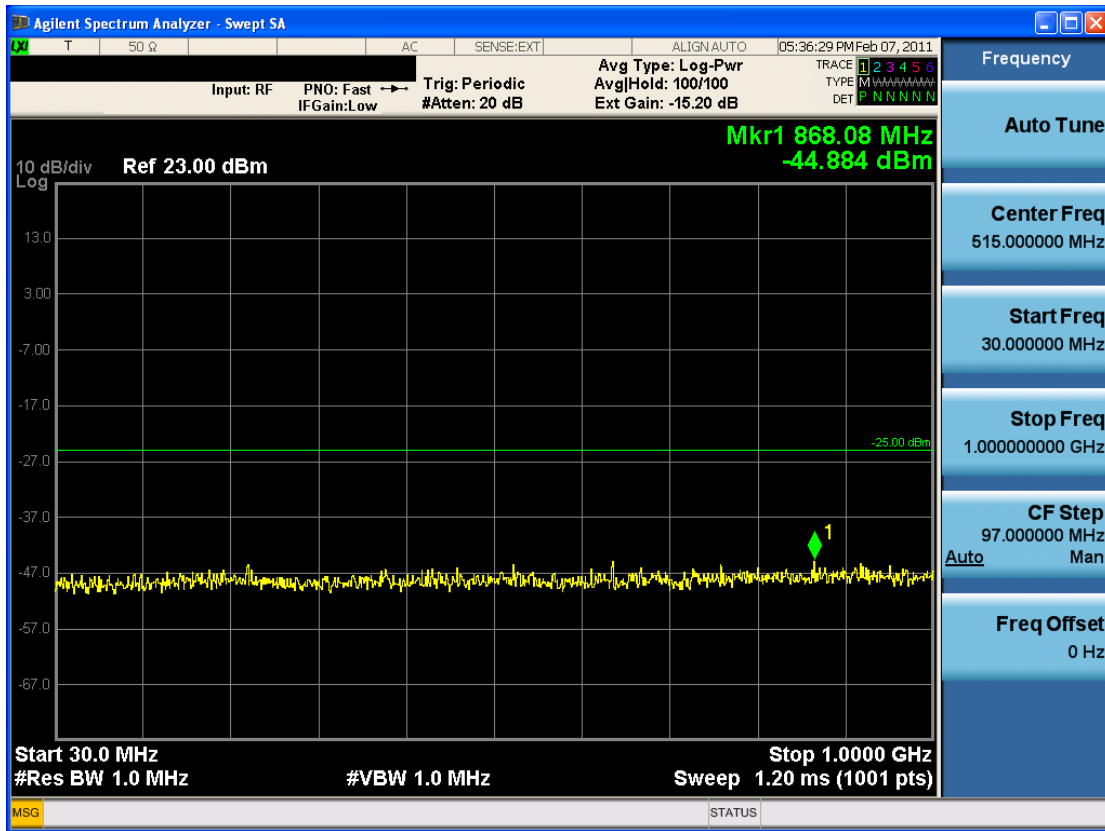

■ 16QAM MODE 1/2 (2593.0 MHz) Conducted Spurious Emissions2

FCC CERTIFICATION REPORT			www.hct.co.kr
Test Report No. HCTR1103FR05-1	Date of Issue: March 25, 2011	EUT Type: USB Modem	FCC ID: XHG-U310

■ 16QAM MODE 3/4 (2593.0 MHz) Conducted Spurious Emissions1

■ 16QAM MODE 3/4 (2593.0 MHz) Conducted Spurious Emissions2

FCC CERTIFICATION REPORT			www.hct.co.kr
Test Report No. HCTR1103FR05-1	Date of Issue: March 25, 2011	EUT Type: USB Modem	FCC ID: XHG-U310

■ QPSK MODE 1/2 (2685.0 MHz) Conducted Spurious Emissions1