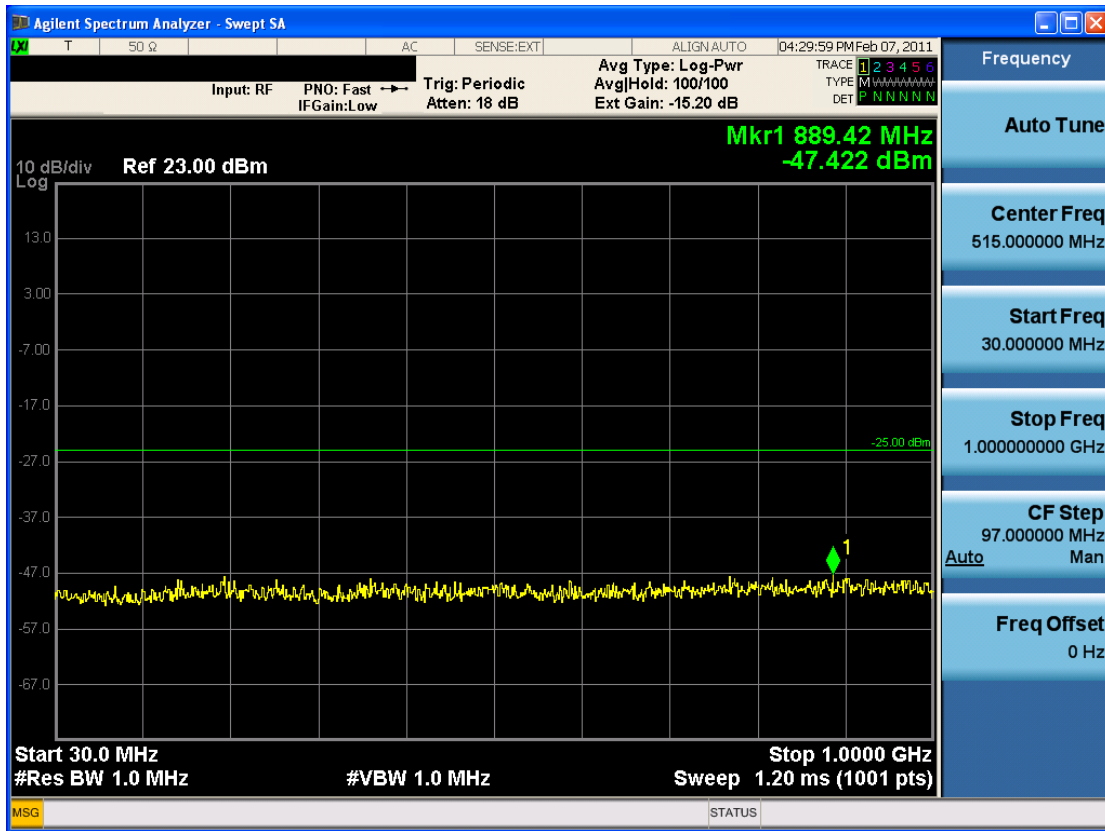

FCC CERTIFICATION REPORT			www.hct.co.kr
Test Report No. HCTR1103FR05-1	Date of Issue: March 25, 2011	EUT Type: USB Modem	FCC ID: XHG-U310

■ 16QAM MODE 1/2 (2498.5 MHz) Conducted Spurious Emissions1

■ 16QAM MODE 1/2 (2498.5 MHz) Conducted Spurious Emissions2

FCC CERTIFICATION REPORT			www.hct.co.kr
Test Report No. HCTR1103FR05-1	Date of Issue: March 25, 2011	EUT Type: USB Modem	FCC ID: XHG-U310

■ 16QAM MODE 3/4 (2498.5 MHz) Conducted Spurious Emissions1

■ 16QAM MODE 3/4 (2498.5 MHz) Conducted Spurious Emissions2

FCC CERTIFICATION REPORT			www.hct.co.kr
Test Report No. HCTR1103FR05-1	Date of Issue: March 25, 2011	EUT Type: USB Modem	FCC ID: XHG-U310

■ QPSK MODE 1/2 (2593.0 MHz) Conducted Spurious Emissions1

■ QPSK MODE 1/2 (2593.0 MHz) Conducted Spurious Emissions2