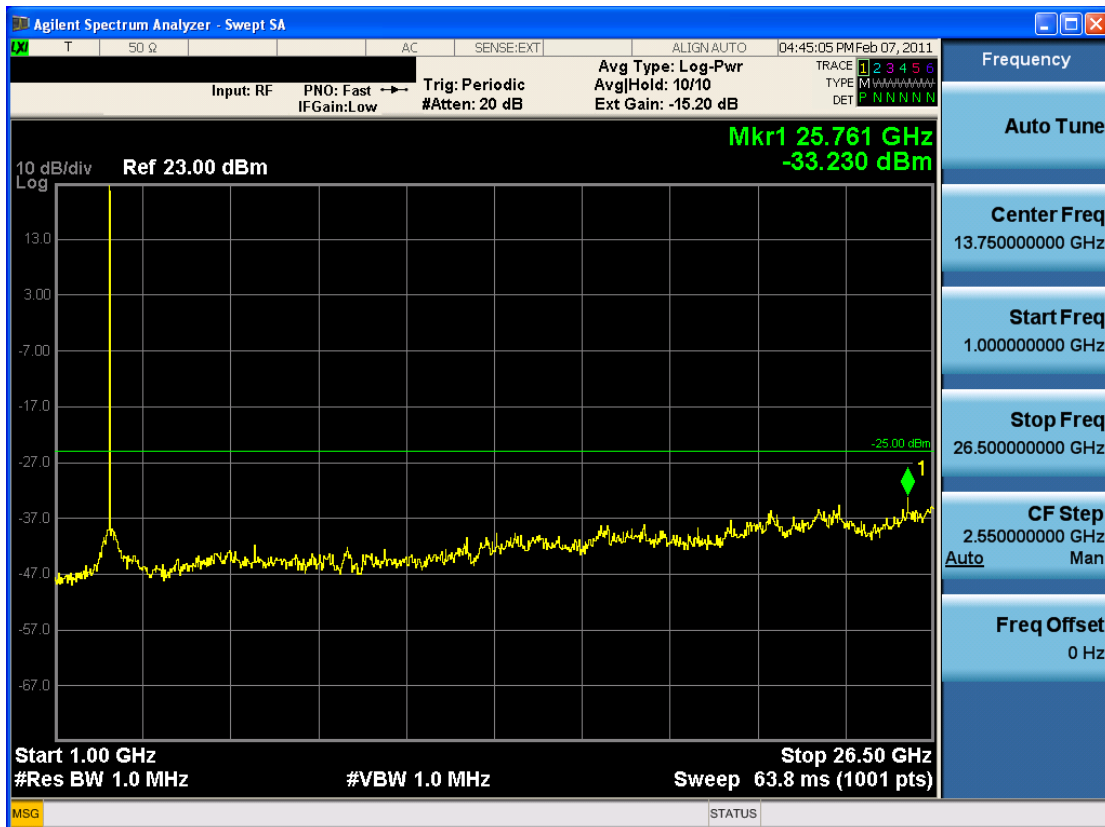

FCC CERTIFICATION REPORT			www.hct.co.kr
Test Report No. HCTR1103FR05-1	Date of Issue: March 25, 2011	EUT Type: USB Modem	FCC ID: XHG-U310

■ QPSK MODE 3/4 (2593.0 MHz) Conducted Spurious Emissions1

■ QPSK MODE 3/4 (2593.0 MHz) Conducted Spurious Emissions2

FCC CERTIFICATION REPORT			www.hct.co.kr
Test Report No. HCTR1103FR05-1	Date of Issue: March 25, 2011	EUT Type: USB Modem	FCC ID: XHG-U310

■ 16QAM MODE 1/2 (2593.0 MHz) Conducted Spurious Emissions1

■ 16QAM MODE 1/2 (2593.0 MHz) Conducted Spurious Emissions2

FCC CERTIFICATION REPORT			www.hct.co.kr
Test Report No. HCTR1103FR05-1	Date of Issue: March 25, 2011	EUT Type: USB Modem	FCC ID: XHG-U310

■ 16QAM MODE 3/4 (2593.0 MHz) Conducted Spurious Emissions1

■ 16QAM MODE 3/4 (2593.0 MHz) Conducted Spurious Emissions2