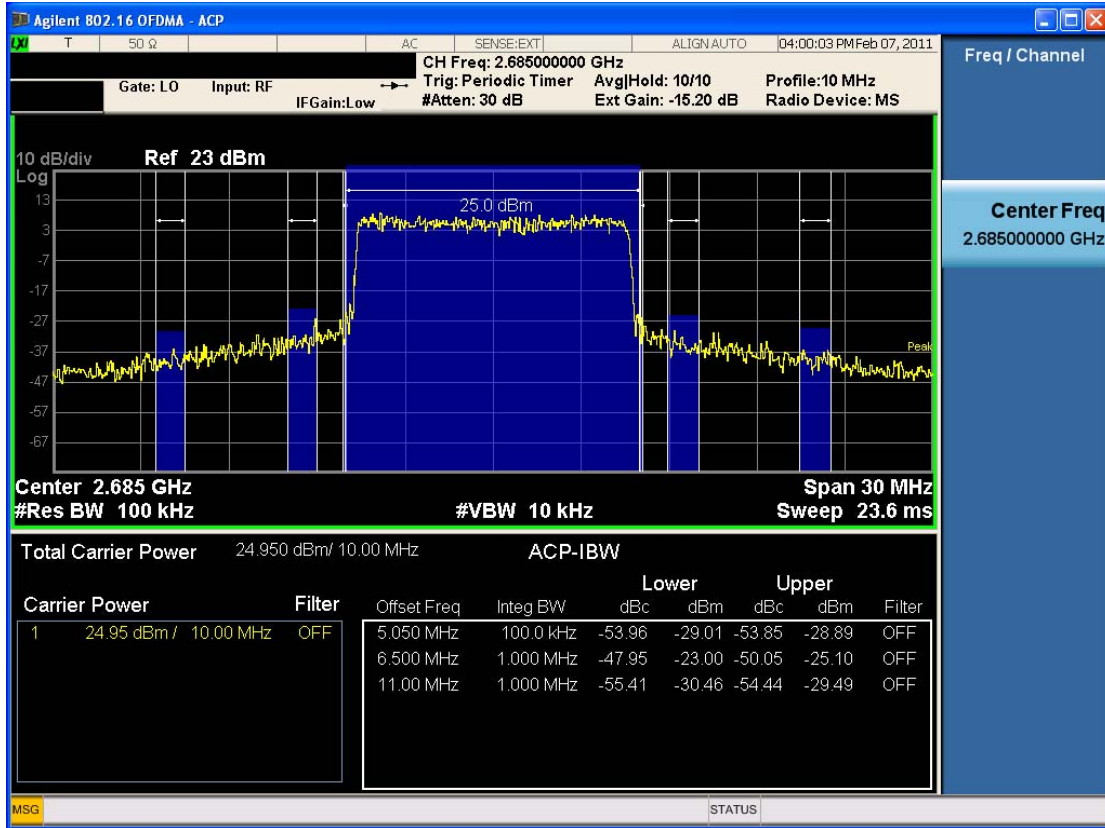

■ QPSK MODE 1/2 (2685.0 MHz) Channel Edge