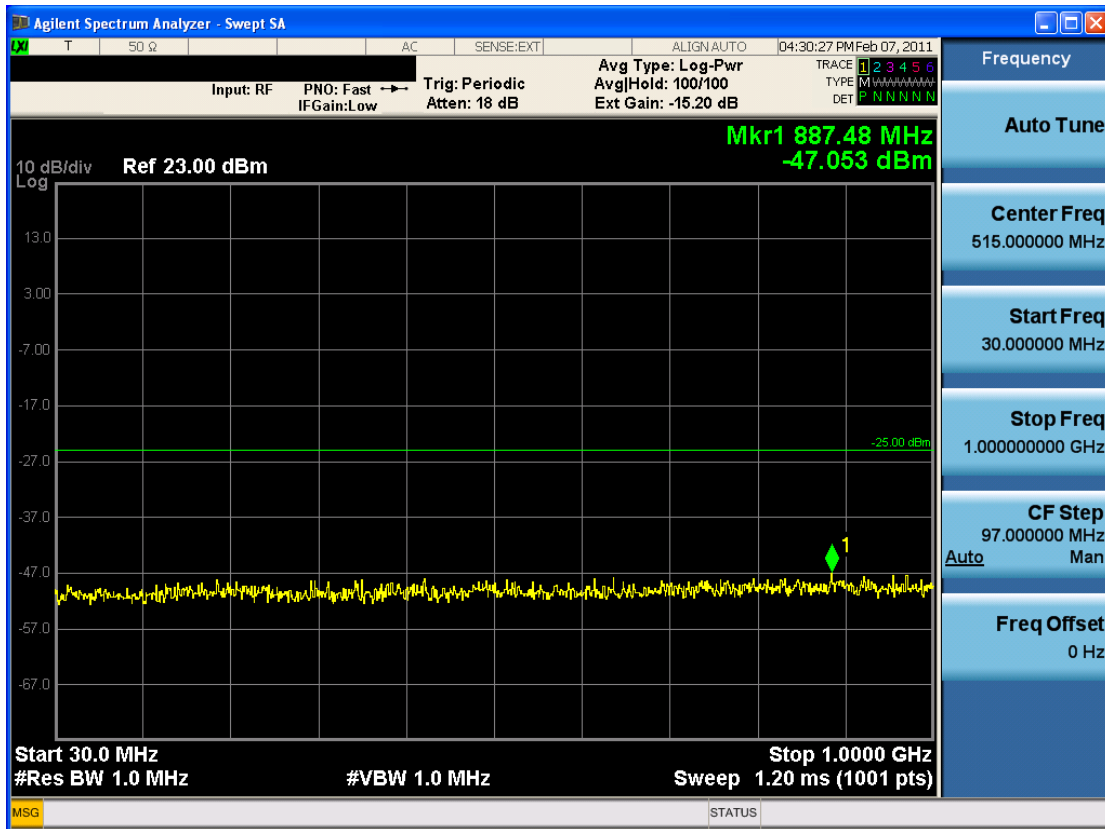

FCC CERTIFICATION REPORT			www.hct.co.kr
Test Report No. HCTR1103FR05-1	Date of Issue: March 25, 2011	EUT Type: USB Modem	FCC ID: XHG-U310

■ 16QAM MODE 3/4 (2498.5 MHz) Conducted Spurious Emissions1

■ 16QAM MODE 3/4 (2498.5 MHz) Conducted Spurious Emissions2

FCC CERTIFICATION REPORT			www.hct.co.kr
Test Report No. HCTR1103FR05-1	Date of Issue: March 25, 2011	EUT Type: USB Modem	FCC ID: XHG-U310

■ QPSK MODE 1/2 (2593.0 MHz) Conducted Spurious Emissions1

■ QPSK MODE 1/2 (2593.0 MHz) Conducted Spurious Emissions2

FCC CERTIFICATION REPORT			www.hct.co.kr
Test Report No. HCTR1103FR05-1	Date of Issue: March 25, 2011	EUT Type: USB Modem	FCC ID: XHG-U310

■ QPSK MODE 3/4 (2593.0 MHz) Conducted Spurious Emissions1

■ QPSK MODE 3/4 (2593.0 MHz) Conducted Spurious Emissions2

FCC CERTIFICATION REPORT			www.hct.co.kr
Test Report No. HCTR1103FR05-1	Date of Issue: March 25, 2011	EUT Type: USB Modem	FCC ID: XHG-U310

■ 16QAM MODE 1/2 (2593.0 MHz) Conducted Spurious Emissions1

■ 16QAM MODE 1/2 (2593.0 MHz) Conducted Spurious Emissions2