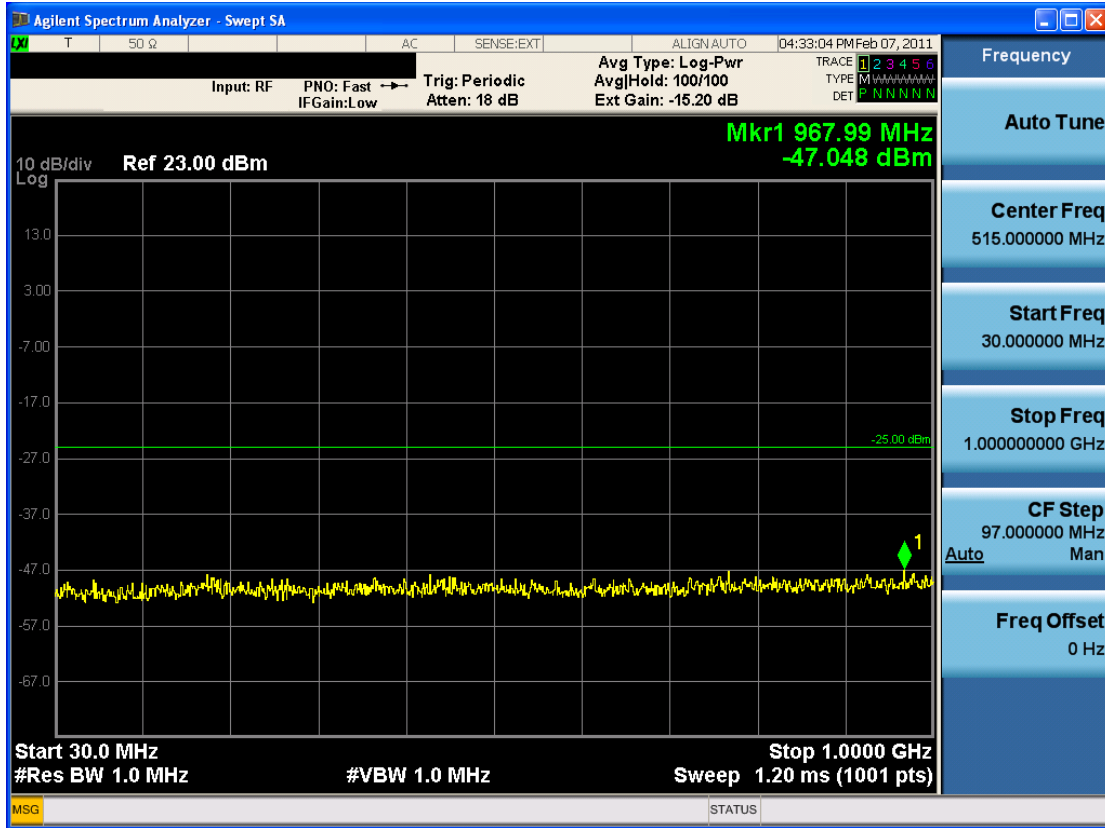

FCC CERTIFICATION REPORT			www.hct.co.kr
Test Report No. HCTR1103FR05-1	Date of Issue: March 25, 2011	EUT Type: USB Modem	FCC ID: XHG-U310

■ QPSK MODE 1/2 (2687.5 MHz) Conducted Spurious Emissions1

■ QPSK MODE 1/2 (2687.5 MHz) Conducted Spurious Emissions2

FCC CERTIFICATION REPORT			www.hct.co.kr
Test Report No. HCTR1103FR05-1	Date of Issue: March 25, 2011	EUT Type: USB Modem	FCC ID: XHG-U310

■ QPSK MODE 3/4 (2687.5 MHz) Conducted Spurious Emissions1

■ QPSK MODE 3/4 (2687.5 MHz) Conducted Spurious Emissions2

FCC CERTIFICATION REPORT			www.hct.co.kr
Test Report No. HCTR1103FR05-1	Date of Issue: March 25, 2011	EUT Type: USB Modem	FCC ID: XHG-U310

■ 16QAM MODE 1/2 (2687.5 MHz) Conducted Spurious Emissions1

■ 16QAM MODE 1/2 (2687.5 MHz) Conducted Spurious Emissions2