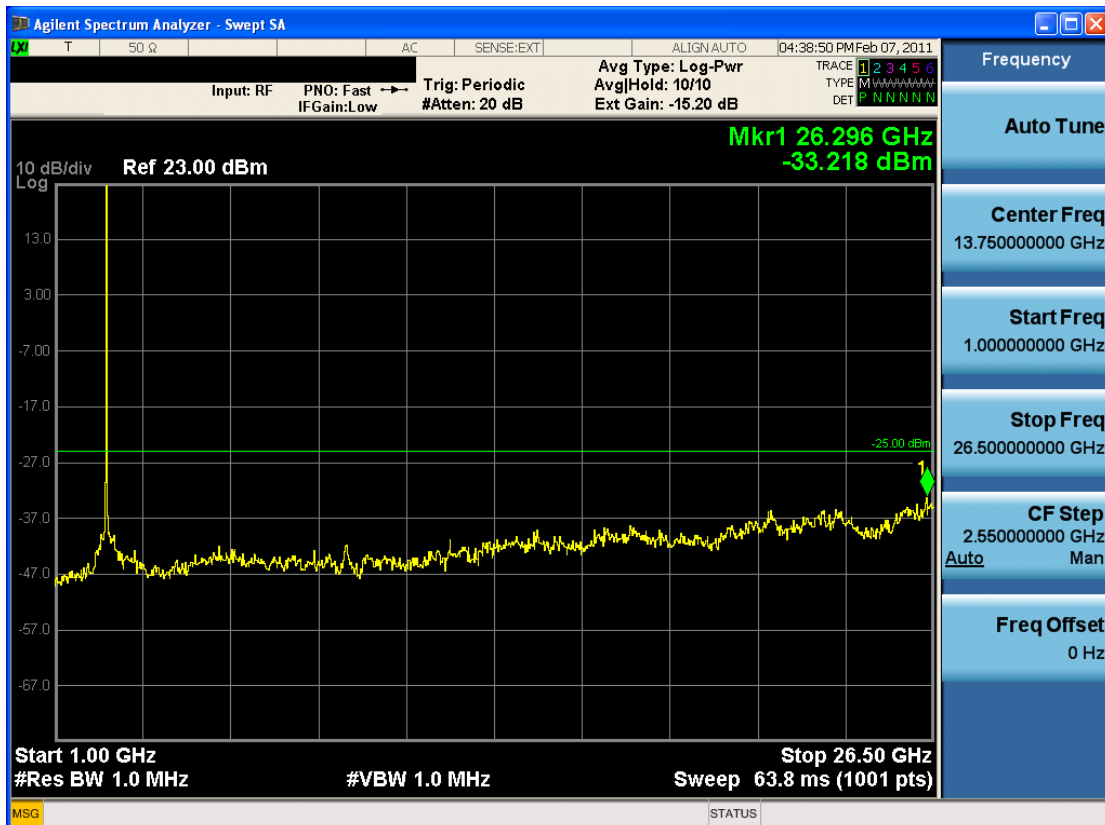

FCC CERTIFICATION REPORT			www.hct.co.kr
Test Report No. HCTR1103FR05-1	Date of Issue: March 25, 2011	EUT Type: USB Modem	FCC ID: XHG-U310

■ QPSK MODE 3/4 (2498.5 MHz) Conducted Spurious Emissions1

■ QPSK MODE 3/4 (2498.5 MHz) Conducted Spurious Emissions2

FCC CERTIFICATION REPORT			www.hct.co.kr
Test Report No. HCTR1103FR05-1	Date of Issue: March 25, 2011	EUT Type: USB Modem	FCC ID: XHG-U310

■ 16QAM MODE 1/2 (2498.5 MHz) Conducted Spurious Emissions1

■ 16QAM MODE 1/2 (2498.5 MHz) Conducted Spurious Emissions2

FCC CERTIFICATION REPORT			www.hct.co.kr
Test Report No. HCTR1103FR05-1	Date of Issue: March 25, 2011	EUT Type: USB Modem	FCC ID: XHG-U310

■ 16QAM MODE 3/4 (2498.5 MHz) Conducted Spurious Emissions1

■ 16QAM MODE 3/4 (2498.5 MHz) Conducted Spurious Emissions2

FCC CERTIFICATION REPORT			www.hct.co.kr
Test Report No. HCTR1103FR05-1	Date of Issue: March 25, 2011	EUT Type: USB Modem	FCC ID: XHG-U310

■ QPSK MODE 1/2 (2593.0 MHz) Conducted Spurious Emissions1

■ QPSK MODE 1/2 (2593.0 MHz) Conducted Spurious Emissions2