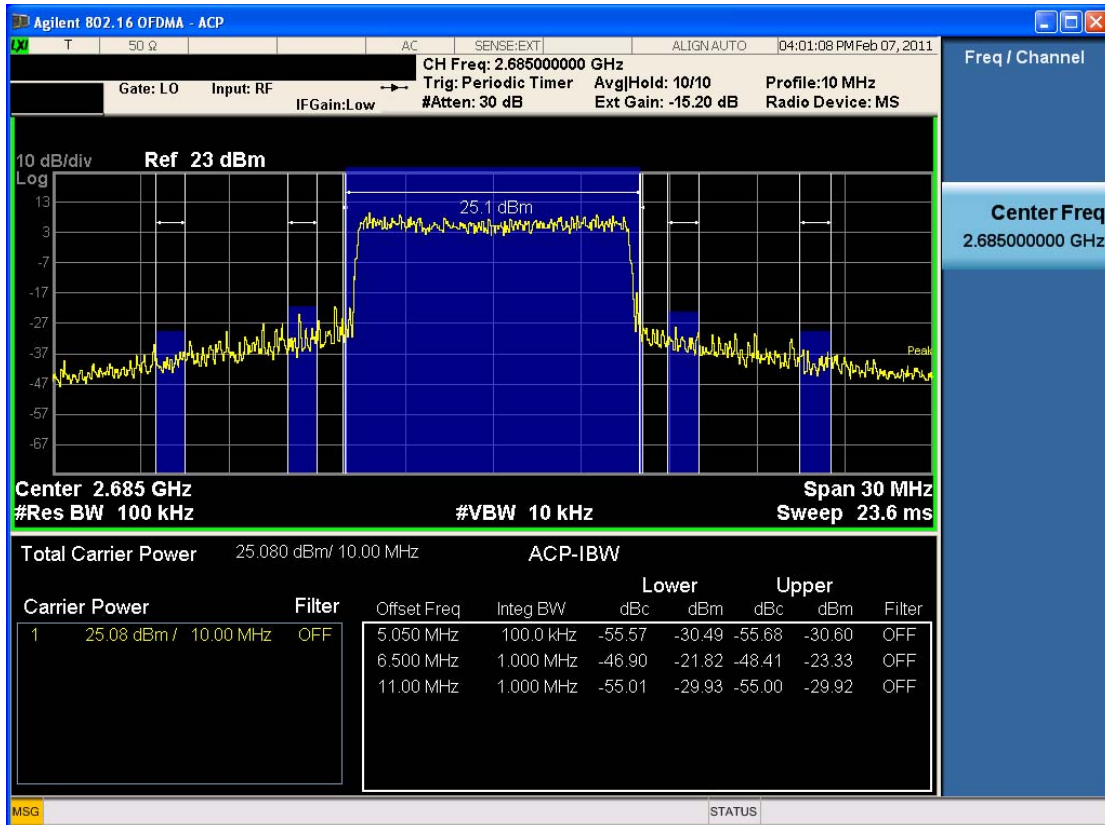

■ 16QAM MODE 3/4 (2685.0 MHz) Channel Edge