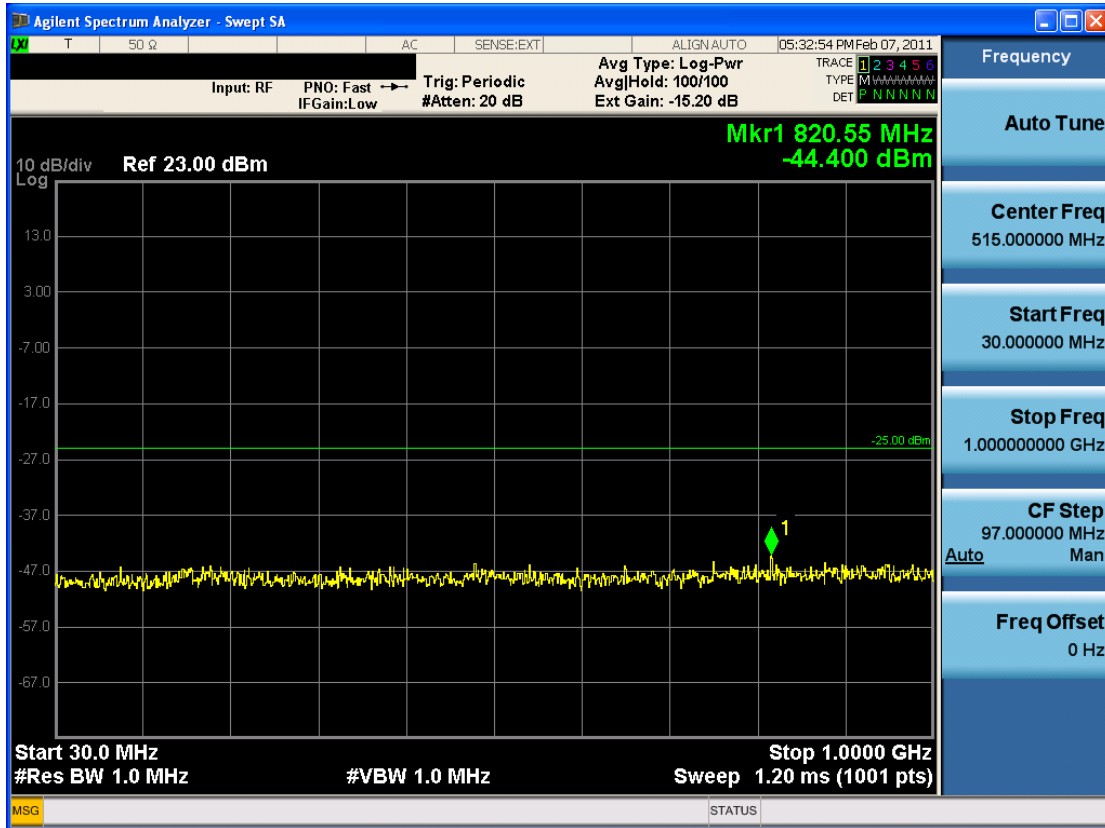

FCC CERTIFICATION REPORT			www.hct.co.kr
Test Report No. HCTR1103FR05-1	Date of Issue: March 25, 2011	EUT Type: USB Modem	FCC ID: XHG-U310

■ 16QAM MODE 1/2 (2687.5 MHz) Conducted Spurious Emissions1

■ 16QAM MODE 1/2 (2687.5 MHz) Conducted Spurious Emissions2

FCC CERTIFICATION REPORT			www.hct.co.kr
Test Report No. HCTR1103FR05-1	Date of Issue: March 25, 2011	EUT Type: USB Modem	FCC ID: XHG-U310

■ 16QAM MODE 3/4 (2687.5 MHz) Conducted Spurious Emissions1

■ 16QAM MODE 3/4 (2687.5 MHz) Conducted Spurious Emissions2

FCC CERTIFICATION REPORT			www.hct.co.kr
Test Report No. HCTR1103FR05-1	Date of Issue: March 25, 2011	EUT Type: USB Modem	FCC ID: XHG-U310

10 MHz

■ QPSK MODE 1/2 (2501.0 MHz) Conducted Spurious Emissions1