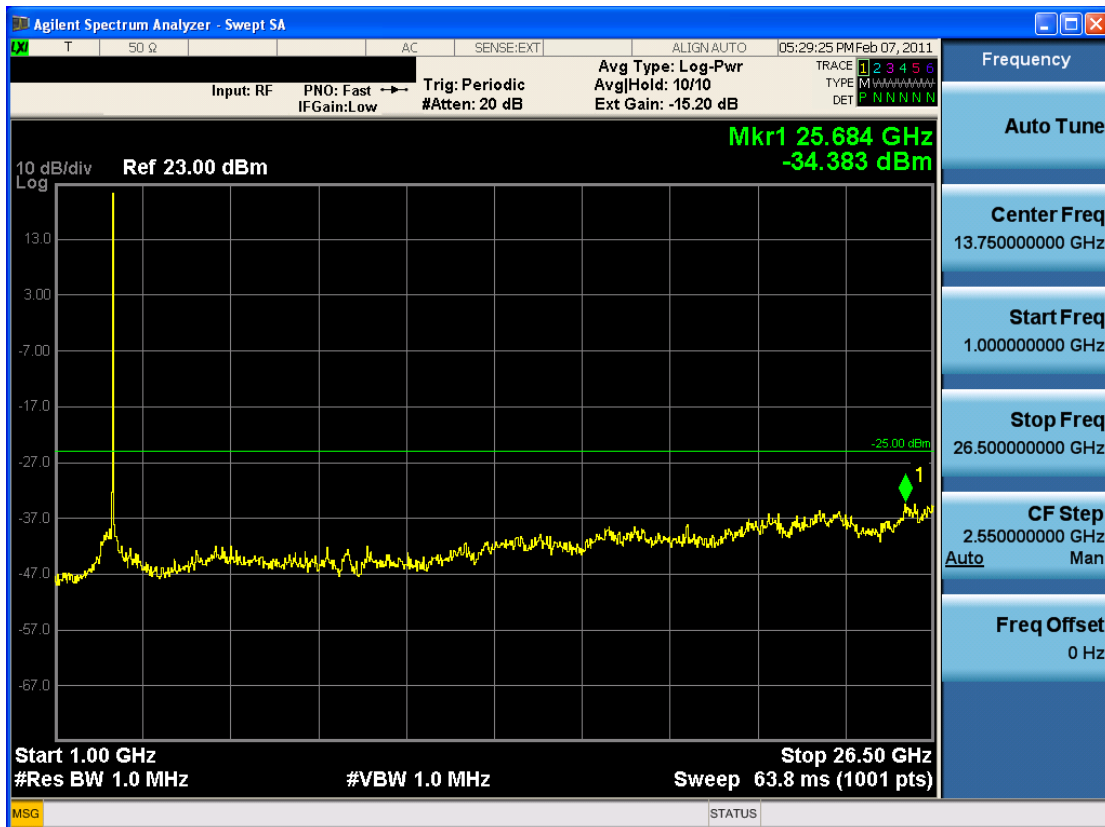

■ 16QAM MODE 1/2 (2593.0 MHz) Conducted Spurious Emissions2

FCC CERTIFICATION REPORT			www.hct.co.kr
Test Report No. HCTR1103FR05-1	Date of Issue: March 25, 2011	EUT Type: USB Modem	FCC ID: XHG-U310

■ 16QAM MODE 3/4 (2593.0 MHz) Conducted Spurious Emissions1

■ 16QAM MODE 3/4 (2593.0 MHz) Conducted Spurious Emissions2

FCC CERTIFICATION REPORT			www.hct.co.kr
Test Report No. HCTR1103FR05-1	Date of Issue: March 25, 2011	EUT Type: USB Modem	FCC ID: XHG-U310

■ QPSK MODE 1/2 (2685.0 MHz) Conducted Spurious Emissions1

■ QPSK MODE 1/2 (2685.0 MHz) Conducted Spurious Emissions2

FCC CERTIFICATION REPORT			www.hct.co.kr
Test Report No. HCTR1103FR05-1	Date of Issue: March 25, 2011	EUT Type: USB Modem	FCC ID: XHG-U310

■ QPSK MODE 3/4 (2685.0 MHz) Conducted Spurious Emissions1