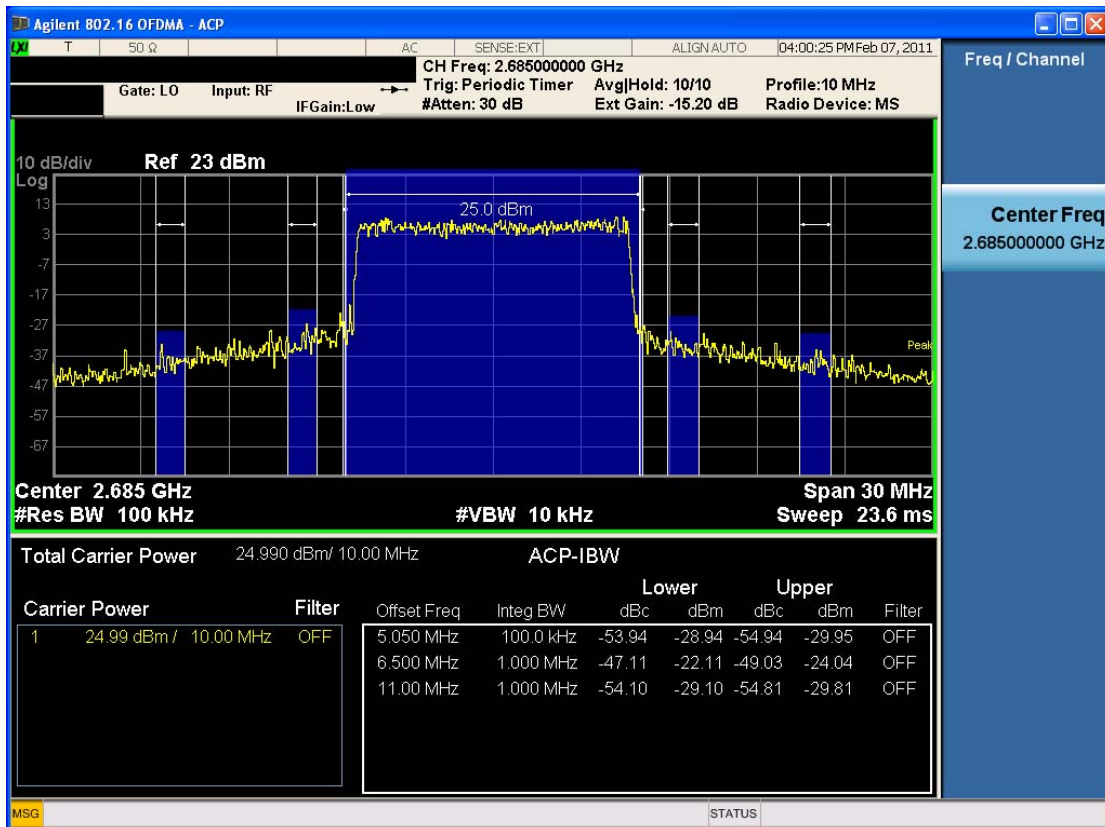

■ 16QAM MODE 1/2 (2501.0 MHz) Channel Edge

■ 16QAM MODE 3/4 (2501.0 MHz) Channel Edge

■ QPSK MODE 1/2 (2685.0 MHz) Channel Edge

■ QPSK MODE 3/4 (2685.0 MHz) Channel Edge

FCC CERTIFICATION REPORT

Test Report No. HCTR1103FR05-1	Date of Issue: March 25, 2011	EUT Type: USB Modem	www.hct.co.kr FCC ID: XHG-U310
-----------------------------------	----------------------------------	------------------------	--------------------------------------