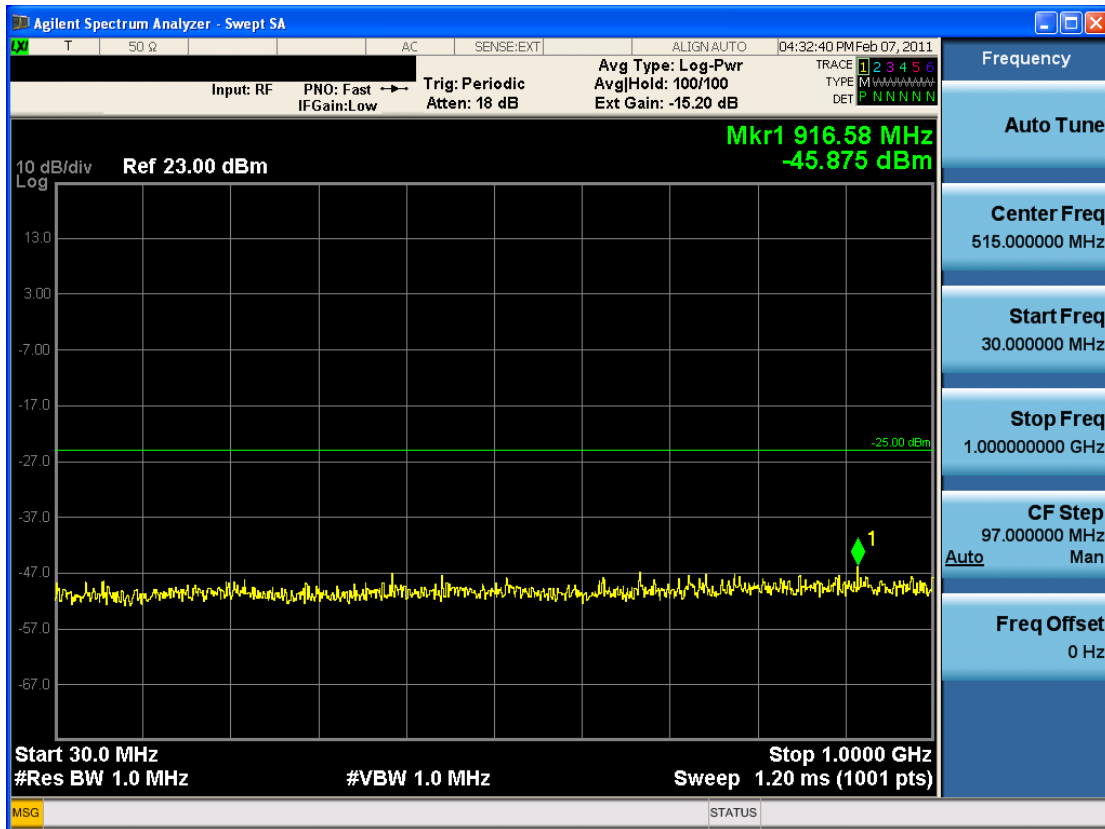

FCC CERTIFICATION REPORT			www.hct.co.kr
Test Report No. HCTR1103FR05-1	Date of Issue: March 25, 2011	EUT Type: USB Modem	FCC ID: XHG-U310

■ QPSK MODE 1/2 (2687.5 MHz) Conducted Spurious Emissions1

■ QPSK MODE 1/2 (2687.5 MHz) Conducted Spurious Emissions2

FCC CERTIFICATION REPORT			www.hct.co.kr
Test Report No. HCTR1103FR05-1	Date of Issue: March 25, 2011	EUT Type: USB Modem	FCC ID: XHG-U310

■ QPSK MODE 3/4 (2687.5 MHz) Conducted Spurious Emissions1

■ QPSK MODE 3/4 (2687.5 MHz) Conducted Spurious Emissions2