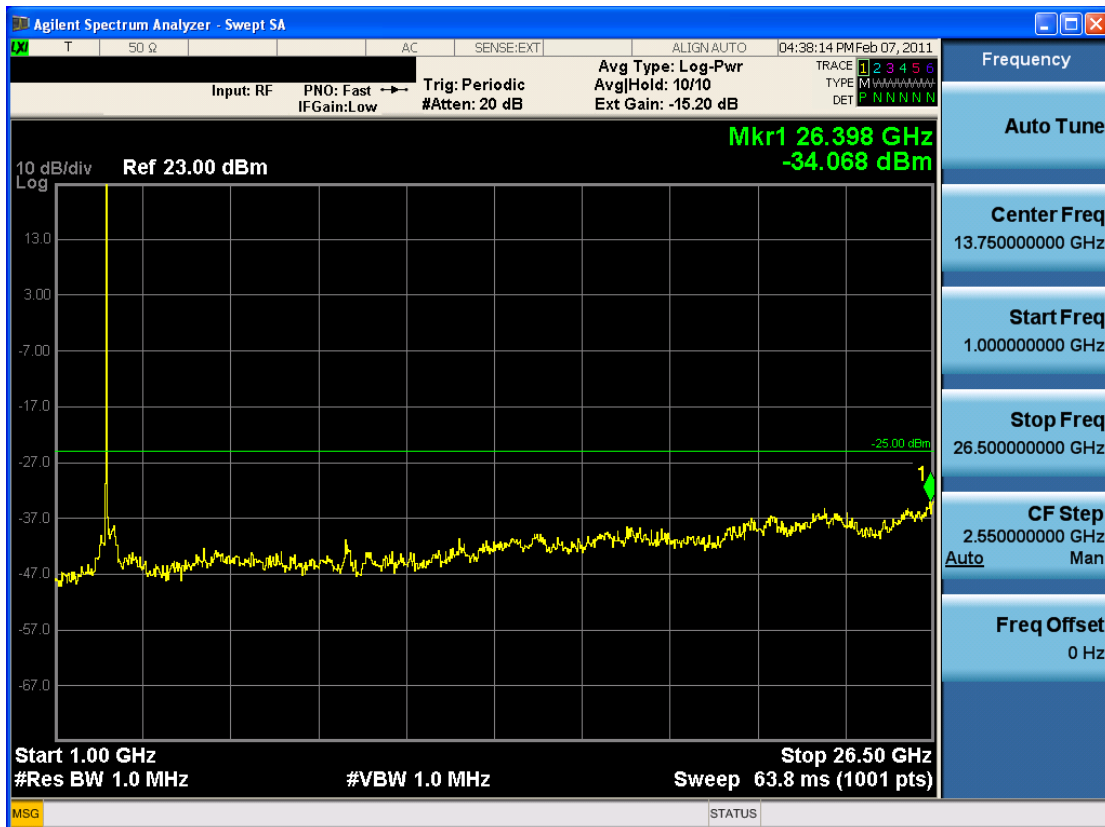

FCC CERTIFICATION REPORT			www.hct.co.kr
Test Report No. HCTR1103FR05-1	Date of Issue: March 25, 2011	EUT Type: USB Modem	FCC ID: XHG-U310

■ QPSK MODE 3/4 (2498.5 MHz) Conducted Spurious Emissions1

■ QPSK MODE 3/4 (2498.5 MHz) Conducted Spurious Emissions2

FCC CERTIFICATION REPORT			www.hct.co.kr
Test Report No. HCTR1103FR05-1	Date of Issue: March 25, 2011	EUT Type: USB Modem	FCC ID: XHG-U310

■ 16QAM MODE 1/2 (2498.5 MHz) Conducted Spurious Emissions1

■ 16QAM MODE 1/2 (2498.5 MHz) Conducted Spurious Emissions2

FCC CERTIFICATION REPORT			www.hct.co.kr
Test Report No. HCTR1103FR05-1	Date of Issue: March 25, 2011	EUT Type: USB Modem	FCC ID: XHG-U310

■ 16QAM MODE 3/4 (2498.5 MHz) Conducted Spurious Emissions1

■ 16QAM MODE 3/4 (2498.5 MHz) Conducted Spurious Emissions2