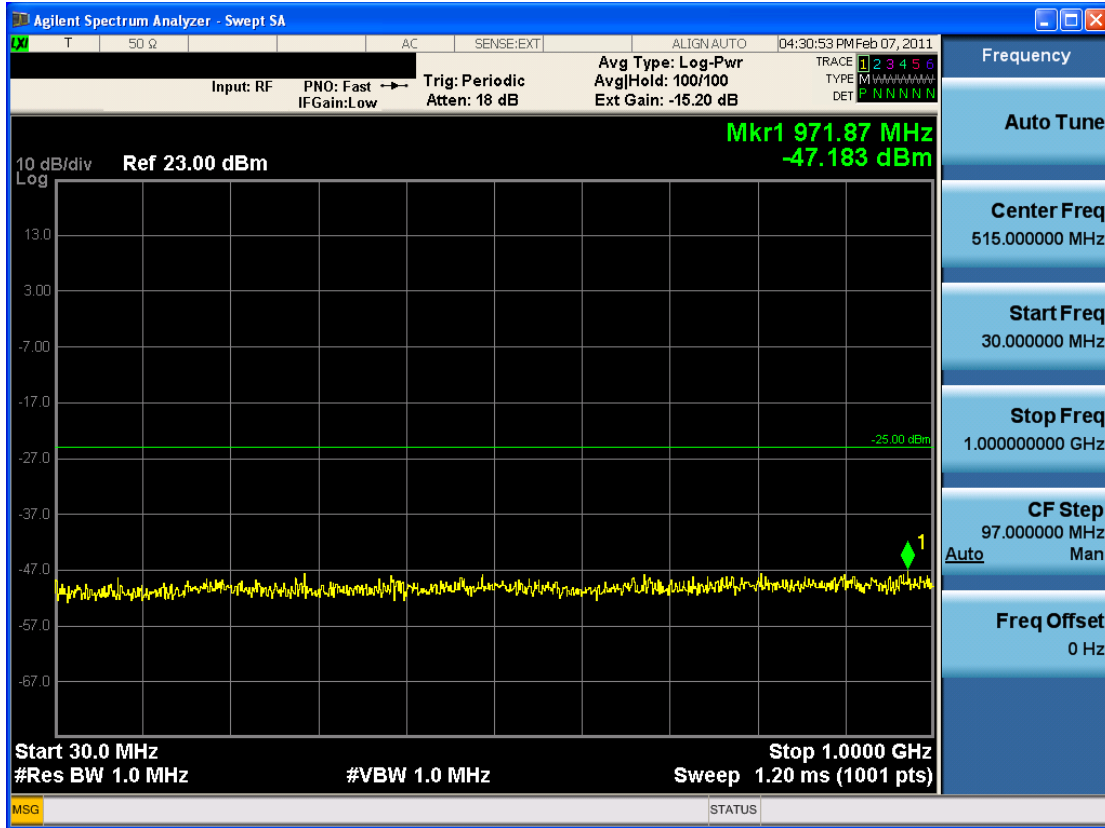

FCC CERTIFICATION REPORT			www.hct.co.kr
Test Report No. HCTR1103FR05-1	Date of Issue: March 25, 2011	EUT Type: USB Modem	FCC ID: XHG-U310

■ QPSK MODE 1/2 (2593.0 MHz) Conducted Spurious Emissions1

■ QPSK MODE 1/2 (2593.0 MHz) Conducted Spurious Emissions2

FCC CERTIFICATION REPORT			www.hct.co.kr
Test Report No. HCTR1103FR05-1	Date of Issue: March 25, 2011	EUT Type: USB Modem	FCC ID: XHG-U310

■ QPSK MODE 3/4 (2593.0 MHz) Conducted Spurious Emissions1

■ QPSK MODE 3/4 (2593.0 MHz) Conducted Spurious Emissions2

FCC CERTIFICATION REPORT			www.hct.co.kr
Test Report No. HCTR1103FR05-1	Date of Issue: March 25, 2011	EUT Type: USB Modem	FCC ID: XHG-U310

■ 16QAM MODE 1/2 (2593.0 MHz) Conducted Spurious Emissions1

■ 16QAM MODE 1/2 (2593.0 MHz) Conducted Spurious Emissions2