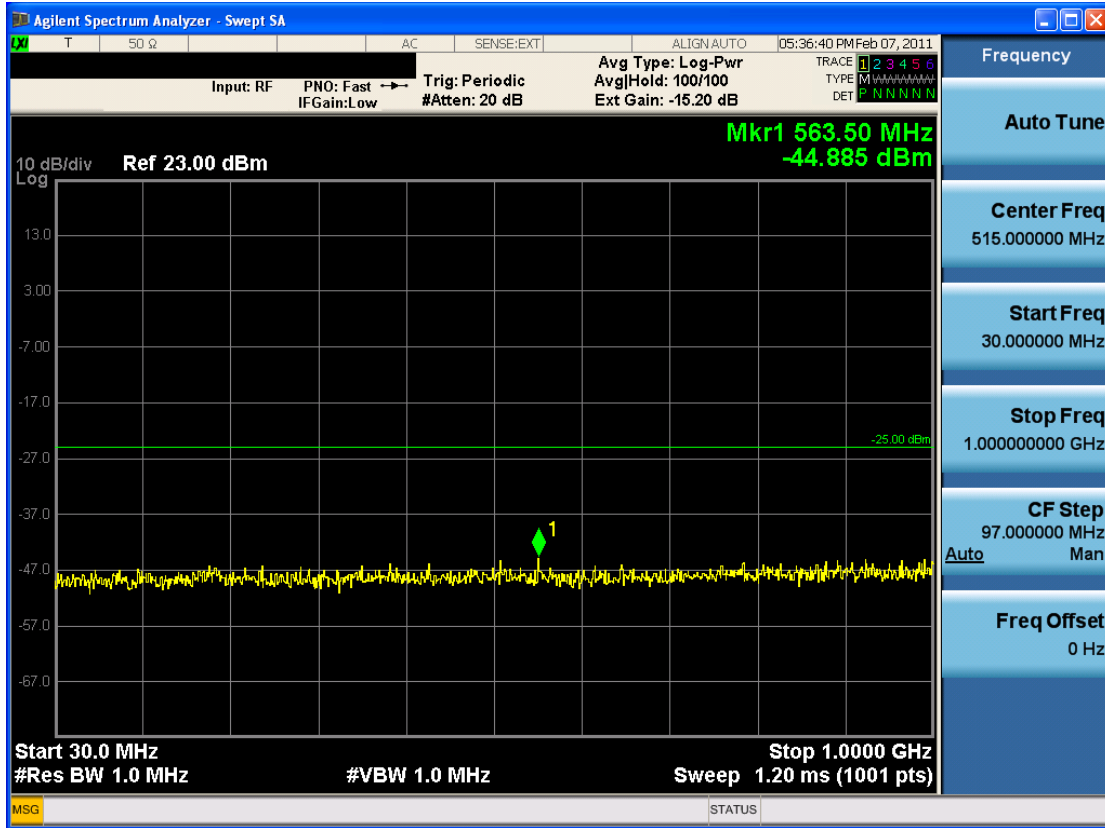

■ 16QAM MODE 3/4 (2593.0 MHz) Conducted Spurious Emissions2

FCC CERTIFICATION REPORT			www.hct.co.kr
Test Report No. HCTR1103FR05-1	Date of Issue: March 25, 2011	EUT Type: USB Modem	FCC ID: XHG-U310

■ QPSK MODE 1/2 (2685.0 MHz) Conducted Spurious Emissions1

■ QPSK MODE 1/2 (2685.0 MHz) Conducted Spurious Emissions2

FCC CERTIFICATION REPORT			www.hct.co.kr
Test Report No. HCTR1103FR05-1	Date of Issue: March 25, 2011	EUT Type: USB Modem	FCC ID: XHG-U310

■ QPSK MODE 3/4 (2685.0 MHz) Conducted Spurious Emissions1