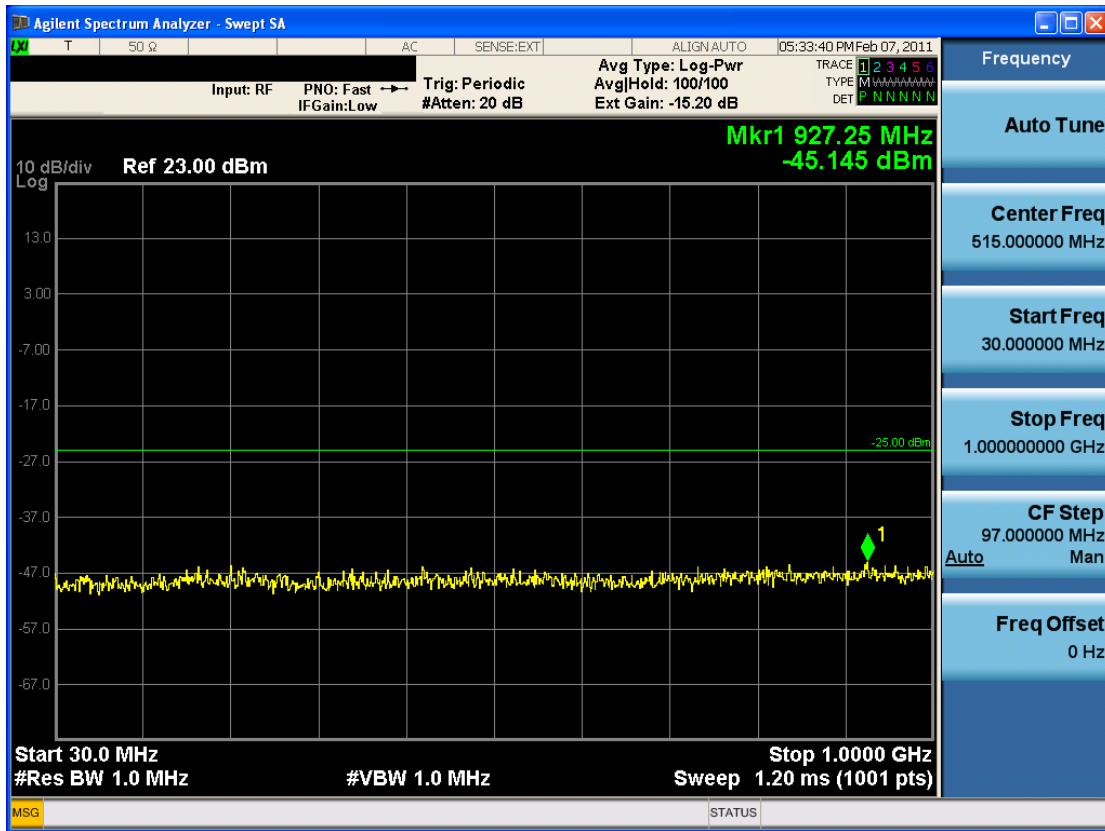

■ QPSK MODE 1/2 (2501.0 MHz) Conducted Spurious Emissions2

FCC CERTIFICATION REPORT			www.hct.co.kr
Test Report No. HCTR1103FR05-1	Date of Issue: March 25, 2011	EUT Type: USB Modem	FCC ID: XHG-U310

■ QPSK MODE 3/4 (2501.0 MHz) Conducted Spurious Emissions1

■ QPSK MODE 3/4 (2501.0 MHz) Conducted Spurious Emissions2

FCC CERTIFICATION REPORT			www.hct.co.kr
Test Report No. HCTR1103FR05-1	Date of Issue: March 25, 2011	EUT Type: USB Modem	FCC ID: XHG-U310

■ 16QAM MODE 1/2 (2501.0 MHz) Conducted Spurious Emissions1