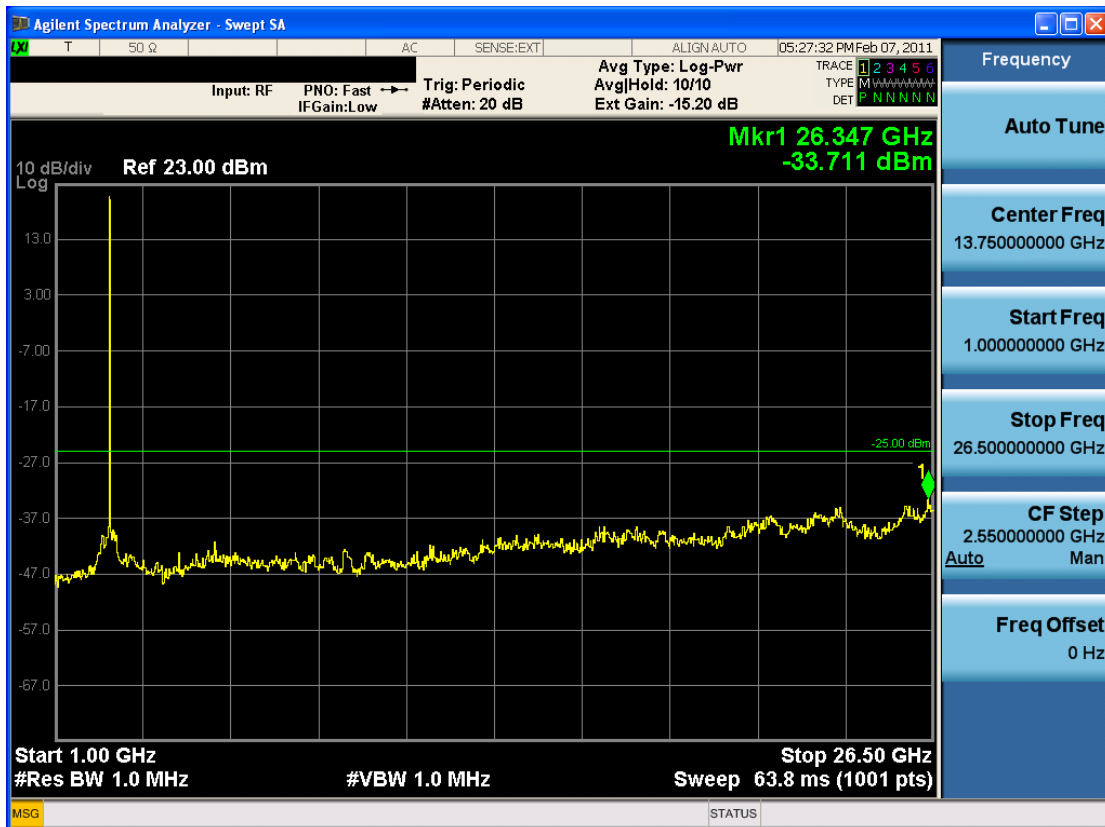

■ QPSK MODE 1/2 (2593.0 MHz) Conducted Spurious Emissions2

FCC CERTIFICATION REPORT			www.hct.co.kr
Test Report No. HCTR1103FR05-1	Date of Issue: March 25, 2011	EUT Type: USB Modem	FCC ID: XHG-U310

■ QPSK MODE 3/4 (2593.0 MHz) Conducted Spurious Emissions1

■ QPSK MODE 3/4 (2593.0 MHz) Conducted Spurious Emissions2

FCC CERTIFICATION REPORT			www.hct.co.kr
Test Report No. HCTR1103FR05-1	Date of Issue: March 25, 2011	EUT Type: USB Modem	FCC ID: XHG-U310

■ 16QAM MODE 1/2 (2593.0 MHz) Conducted Spurious Emissions1