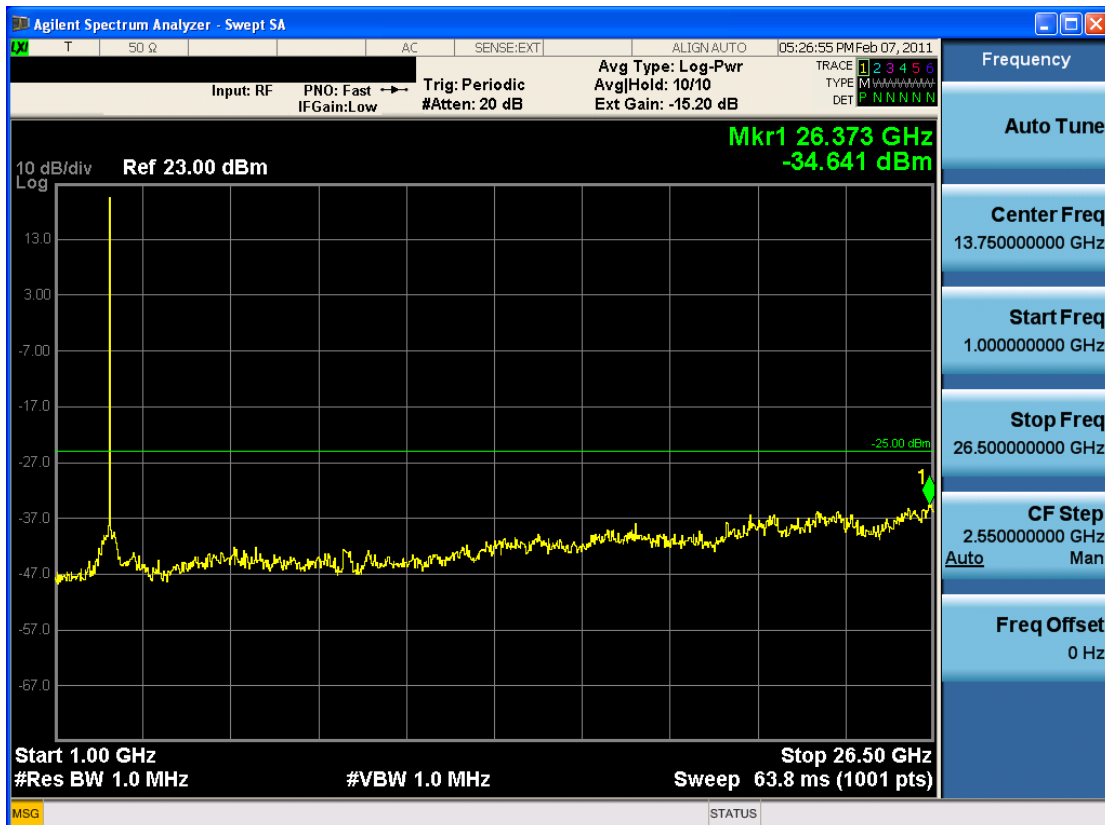

■ 16QAM MODE 3/4 (2501.0 MHz) Conducted Spurious Emissions2

FCC CERTIFICATION REPORT			www.hct.co.kr
Test Report No. HCTR1103FR05-1	Date of Issue: March 25, 2011	EUT Type: USB Modem	FCC ID: XHG-U310

■ QPSK MODE 1/2 (2593.0 MHz) Conducted Spurious Emissions1

■ QPSK MODE 1/2 (2593.0 MHz) Conducted Spurious Emissions2

FCC CERTIFICATION REPORT			www.hct.co.kr
Test Report No. HCTR1103FR05-1	Date of Issue: March 25, 2011	EUT Type: USB Modem	FCC ID: XHG-U310

■ QPSK MODE 3/4 (2593.0 MHz) Conducted Spurious Emissions1