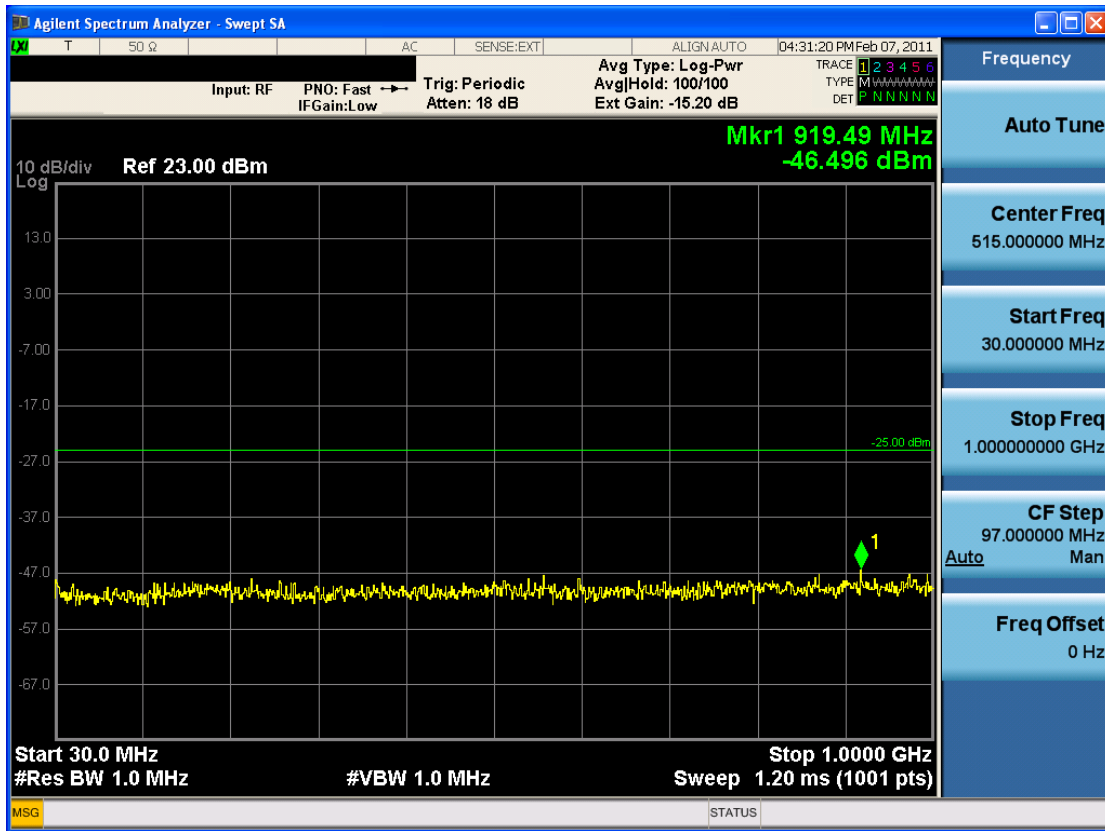

FCC CERTIFICATION REPORT			www.hct.co.kr
Test Report No. HCTR1103FR05-1	Date of Issue: March 25, 2011	EUT Type: USB Modem	FCC ID: XHG-U310

■ QPSK MODE 3/4 (2593.0 MHz) Conducted Spurious Emissions1

■ QPSK MODE 3/4 (2593.0 MHz) Conducted Spurious Emissions2

FCC CERTIFICATION REPORT			www.hct.co.kr
Test Report No. HCTR1103FR05-1	Date of Issue: March 25, 2011	EUT Type: USB Modem	FCC ID: XHG-U310

■ 16QAM MODE 1/2 (2593.0 MHz) Conducted Spurious Emissions1

■ 16QAM MODE 1/2 (2593.0 MHz) Conducted Spurious Emissions2

FCC CERTIFICATION REPORT			www.hct.co.kr
Test Report No. HCTR1103FR05-1	Date of Issue: March 25, 2011	EUT Type: USB Modem	FCC ID: XHG-U310

■ 16QAM MODE 3/4 (2593.0 MHz) Conducted Spurious Emissions1

■ 16QAM MODE 3/4 (2593.0 MHz) Conducted Spurious Emissions2