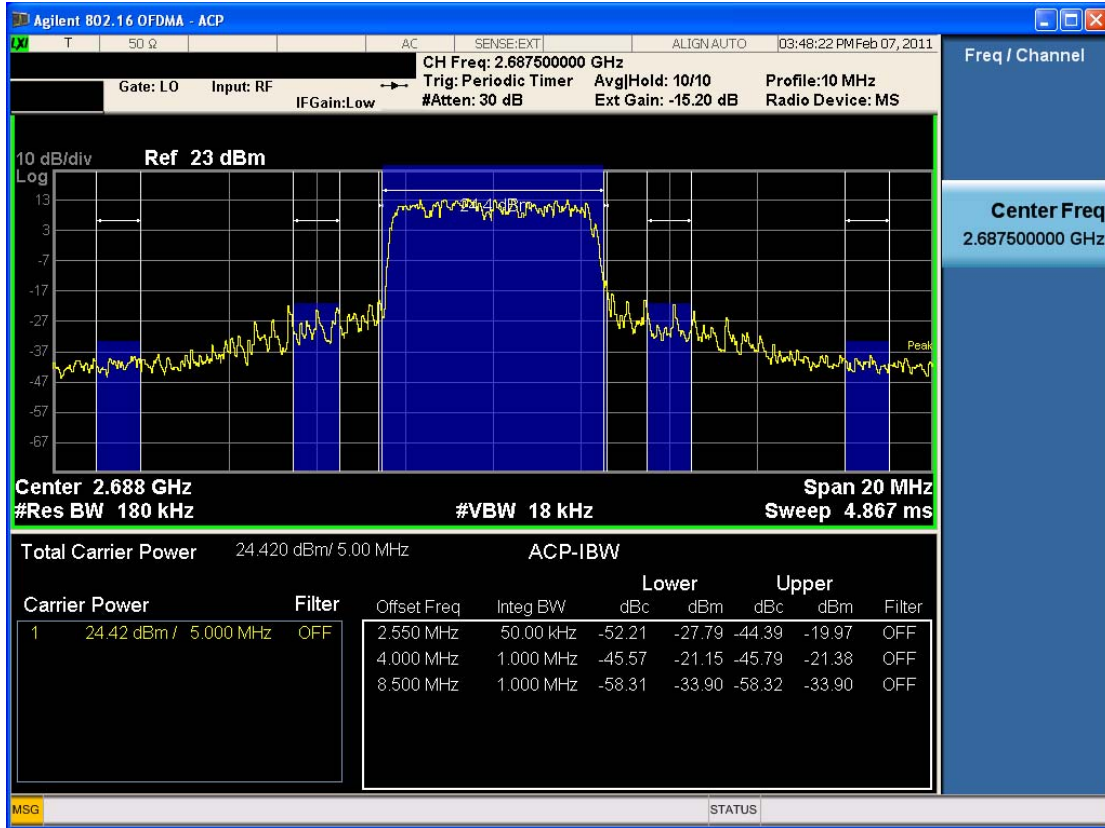

■ 16QAM MODE 1/2 (2687.5 MHz) Channel Edge

■ 16QAM MODE 3/4 (2687.5 MHz) Channel Edge

FCC CERTIFICATION REPORT			www.hct.co.kr
Test Report No. HCTR1103FR05-1	Date of Issue: March 25, 2011	EUT Type: USB Modem	FCC ID: XHG-U310

10 MHz

■ QPSK MODE 1/2 (2501.0 MHz) Channel Edge

■ QPSK MODE 3/4 (2501.0 MHz) Channel Edge

FCC CERTIFICATION REPORT			www.hct.co.kr
Test Report No. HCTR1103FR05-1	Date of Issue: March 25, 2011	EUT Type: USB Modem	FCC ID: XHG-U310