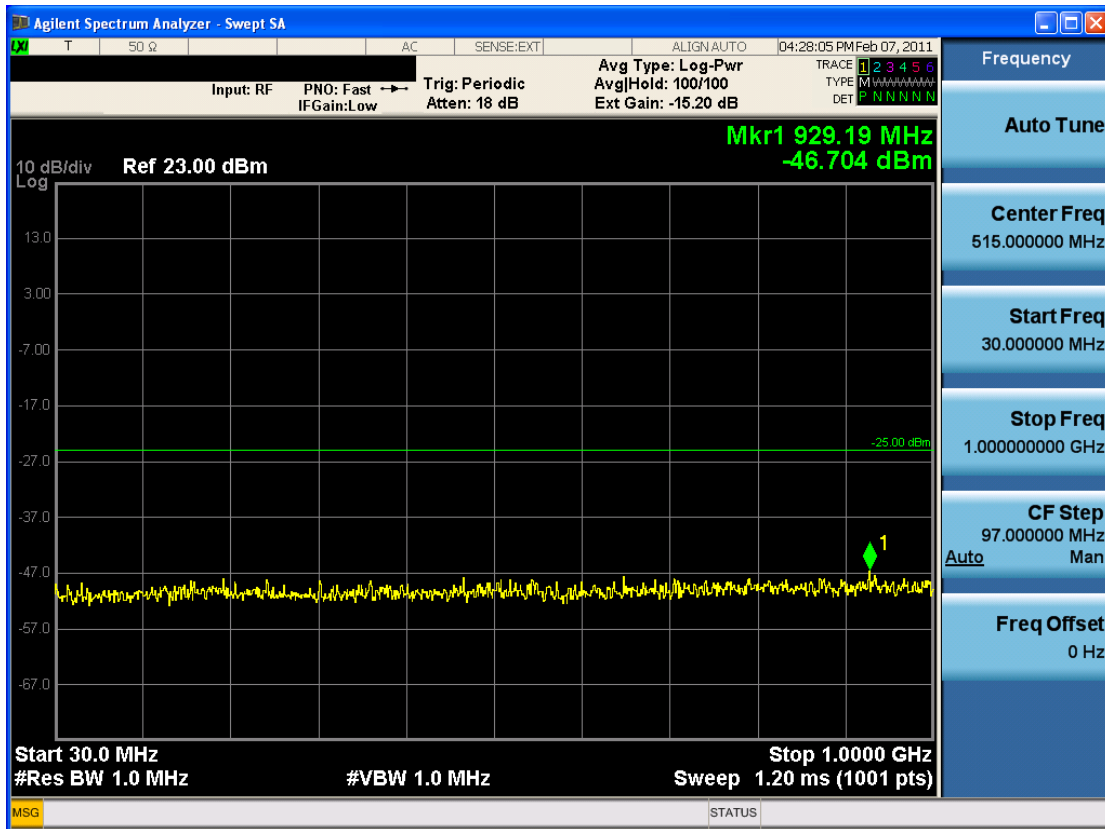

■ 16QAM MODE 1/2 (2501.0 MHz) Channel Edge

■ 16QAM MODE 3/4 (2501.0 MHz) Channel Edge

■ QPSK MODE 1/2 (2685.0 MHz) Channel Edge

■ QPSK MODE 3/4 (2685.0 MHz) Channel Edge

FCC CERTIFICATION REPORT

Test Report No. HCTR1103FR05-1	Date of Issue: March 25, 2011	EUT Type: USB Modem	www.hct.co.kr FCC ID: XHG-U310
-----------------------------------	----------------------------------	------------------------	--------------------------------------

■ 16QAM MODE 1/2 (2685.0 MHz) Channel Edge

■ 16QAM MODE 3/4 (2685.0 MHz) Channel Edge

5 MHz

■ QPSK MODE 1/2 (2498.5 MHz) Conducted Spurious Emissions1

■ QPSK MODE 1/2 (2498.5 MHz) Conducted Spurious Emissions2

FCC CERTIFICATION REPORT			www.hct.co.kr
Test Report No. HCTR1103FR05-1	Date of Issue: March 25, 2011	EUT Type: USB Modem	FCC ID: XHG-U310

■ QPSK MODE 3/4 (2498.5 MHz) Conducted Spurious Emissions1

■ QPSK MODE 3/4 (2498.5 MHz) Conducted Spurious Emissions2

FCC CERTIFICATION REPORT			www.hct.co.kr
Test Report No. HCTR1103FR05-1	Date of Issue: March 25, 2011	EUT Type: USB Modem	FCC ID: XHG-U310

■ 16QAM MODE 1/2 (2498.5 MHz) Conducted Spurious Emissions1

■ 16QAM MODE 1/2 (2498.5 MHz) Conducted Spurious Emissions2