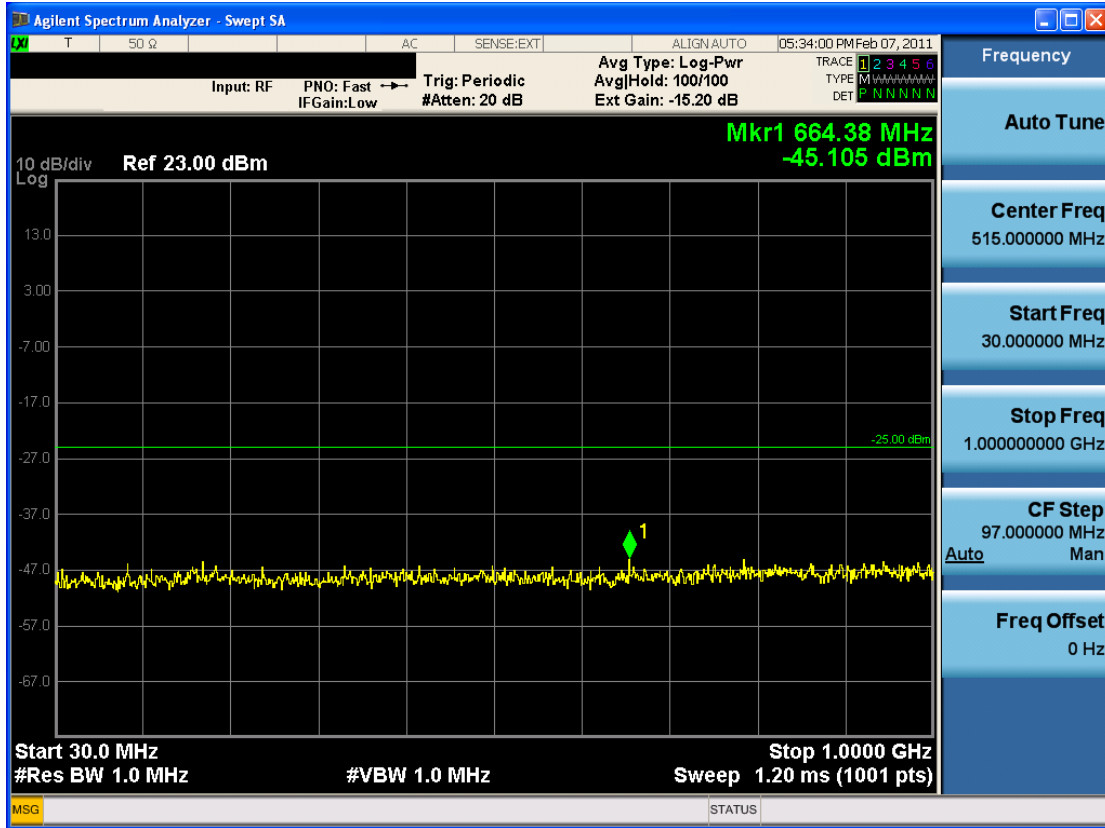

■ QPSK MODE 1/2 (2501.0 MHz) Conducted Spurious Emissions2

FCC CERTIFICATION REPORT			www.hct.co.kr
Test Report No. HCTR1103FR05-1	Date of Issue: March 25, 2011	EUT Type: USB Modem	FCC ID: XHG-U310

■ QPSK MODE 3/4 (2501.0 MHz) Conducted Spurious Emissions1

■ QPSK MODE 3/4 (2501.0 MHz) Conducted Spurious Emissions2

FCC CERTIFICATION REPORT			www.hct.co.kr
Test Report No. HCTR1103FR05-1	Date of Issue: March 25, 2011	EUT Type: USB Modem	FCC ID: XHG-U310

■ 16QAM MODE 1/2 (2501.0 MHz) Conducted Spurious Emissions1

■ 16QAM MODE 1/2 (2501.0 MHz) Conducted Spurious Emissions2

FCC CERTIFICATION REPORT			www.hct.co.kr
Test Report No. HCTR1103FR05-1	Date of Issue: March 25, 2011	EUT Type: USB Modem	FCC ID: XHG-U310

■ 16QAM MODE 3/4 (2501.0 MHz) Conducted Spurious Emissions1