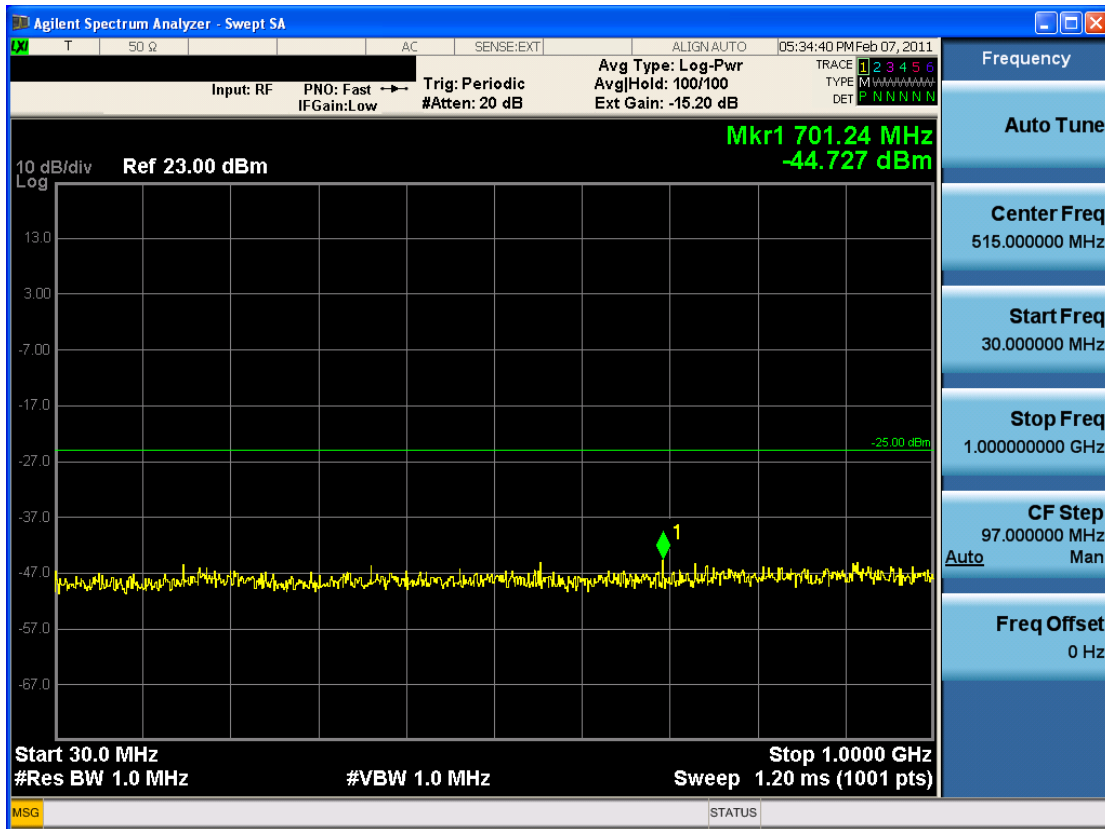

■ QPSK MODE 1/2 (2593.0 MHz) Conducted Spurious Emissions1