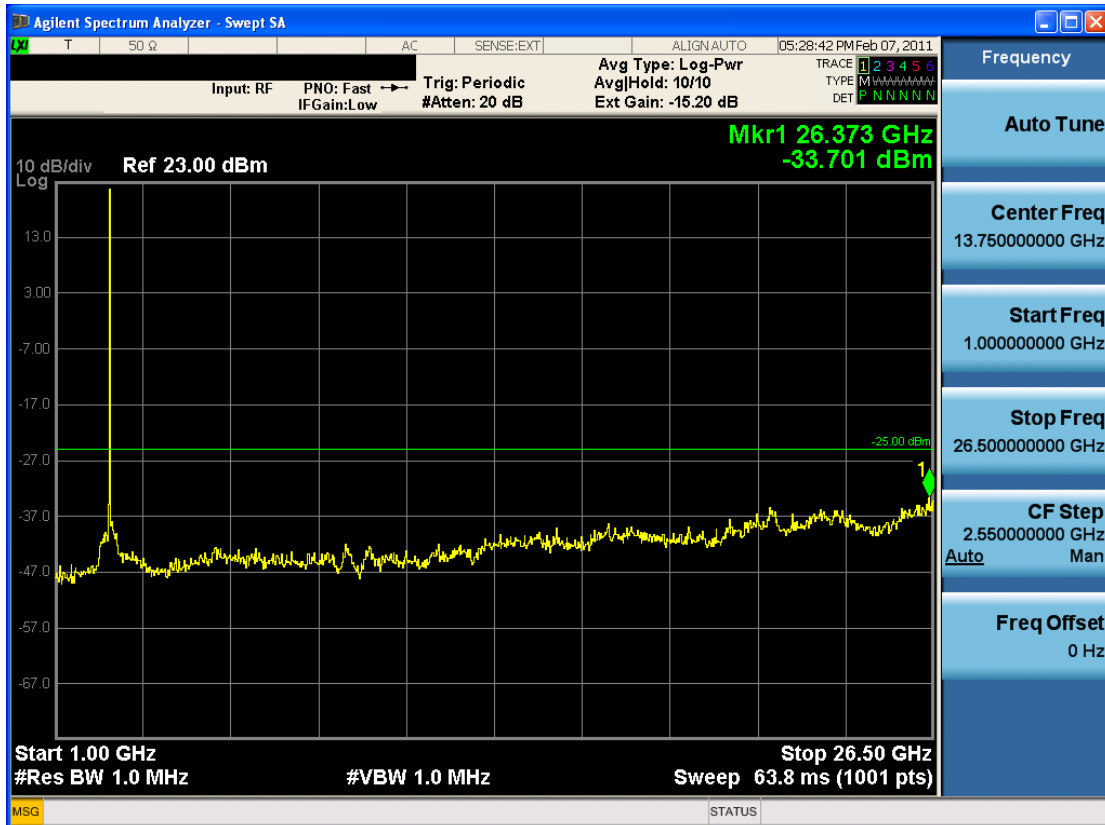

■ QPSK MODE 3/4 (2593.0 MHz) Conducted Spurious Emissions2

FCC CERTIFICATION REPORT			www.hct.co.kr
Test Report No. HCTR1103FR05-1	Date of Issue: March 25, 2011	EUT Type: USB Modem	FCC ID: XHG-U310

■ 16QAM MODE 1/2 (2593.0 MHz) Conducted Spurious Emissions1

■ 16QAM MODE 1/2 (2593.0 MHz) Conducted Spurious Emissions2

FCC CERTIFICATION REPORT			www.hct.co.kr
Test Report No. HCTR1103FR05-1	Date of Issue: March 25, 2011	EUT Type: USB Modem	FCC ID: XHG-U310

■ 16QAM MODE 3/4 (2593.0 MHz) Conducted Spurious Emissions1

■ 16QAM MODE 3/4 (2593.0 MHz) Conducted Spurious Emissions2

FCC CERTIFICATION REPORT			www.hct.co.kr
Test Report No. HCTR1103FR05-1	Date of Issue: March 25, 2011	EUT Type: USB Modem	FCC ID: XHG-U310

■ QPSK MODE 1/2 (2685.0 MHz) Conducted Spurious Emissions1