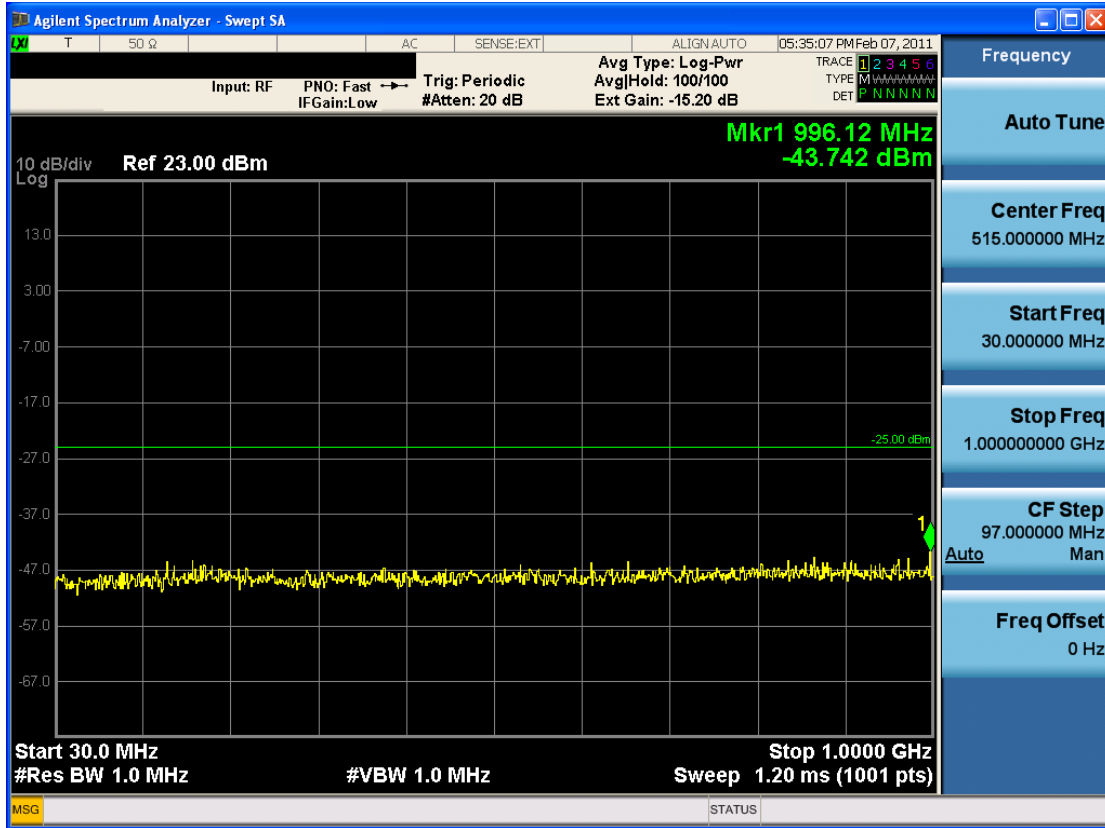

■ 16QAM MODE 3/4 (2501.0 MHz) Conducted Spurious Emissions2

FCC CERTIFICATION REPORT			www.hct.co.kr
Test Report No. HCTR1103FR05-1	Date of Issue: March 25, 2011	EUT Type: USB Modem	FCC ID: XHG-U310

■ QPSK MODE 1/2 (2593.0 MHz) Conducted Spurious Emissions1

■ QPSK MODE 1/2 (2593.0 MHz) Conducted Spurious Emissions2

FCC CERTIFICATION REPORT			www.hct.co.kr
Test Report No. HCTR1103FR05-1	Date of Issue: March 25, 2011	EUT Type: USB Modem	FCC ID: XHG-U310

■ QPSK MODE 3/4 (2593.0 MHz) Conducted Spurious Emissions1