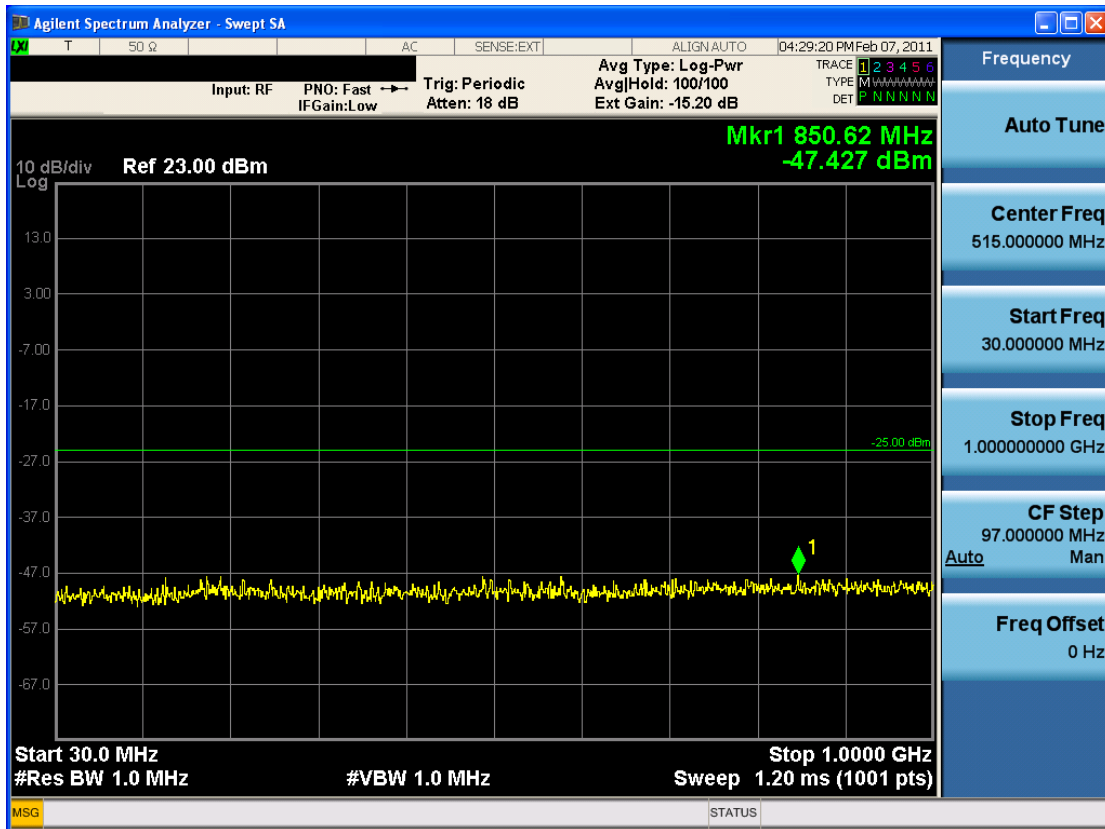

FCC CERTIFICATION REPORT			www.hct.co.kr
Test Report No. HCTR1103FR05-1	Date of Issue: March 25, 2011	EUT Type: USB Modem	FCC ID: XHG-U310

■ QPSK MODE 3/4 (2498.5 MHz) Conducted Spurious Emissions1

■ QPSK MODE 3/4 (2498.5 MHz) Conducted Spurious Emissions2

FCC CERTIFICATION REPORT			www.hct.co.kr
Test Report No. HCTR1103FR05-1	Date of Issue: March 25, 2011	EUT Type: USB Modem	FCC ID: XHG-U310

■ 16QAM MODE 1/2 (2498.5 MHz) Conducted Spurious Emissions1

■ 16QAM MODE 1/2 (2498.5 MHz) Conducted Spurious Emissions2

FCC CERTIFICATION REPORT			www.hct.co.kr
Test Report No. HCTR1103FR05-1	Date of Issue: March 25, 2011	EUT Type: USB Modem	FCC ID: XHG-U310

■ 16QAM MODE 3/4 (2498.5 MHz) Conducted Spurious Emissions1

■ 16QAM MODE 3/4 (2498.5 MHz) Conducted Spurious Emissions2

FCC CERTIFICATION REPORT			www.hct.co.kr
Test Report No. HCTR1103FR05-1	Date of Issue: March 25, 2011	EUT Type: USB Modem	FCC ID: XHG-U310

■ QPSK MODE 1/2 (2593.0 MHz) Conducted Spurious Emissions1

■ QPSK MODE 1/2 (2593.0 MHz) Conducted Spurious Emissions2