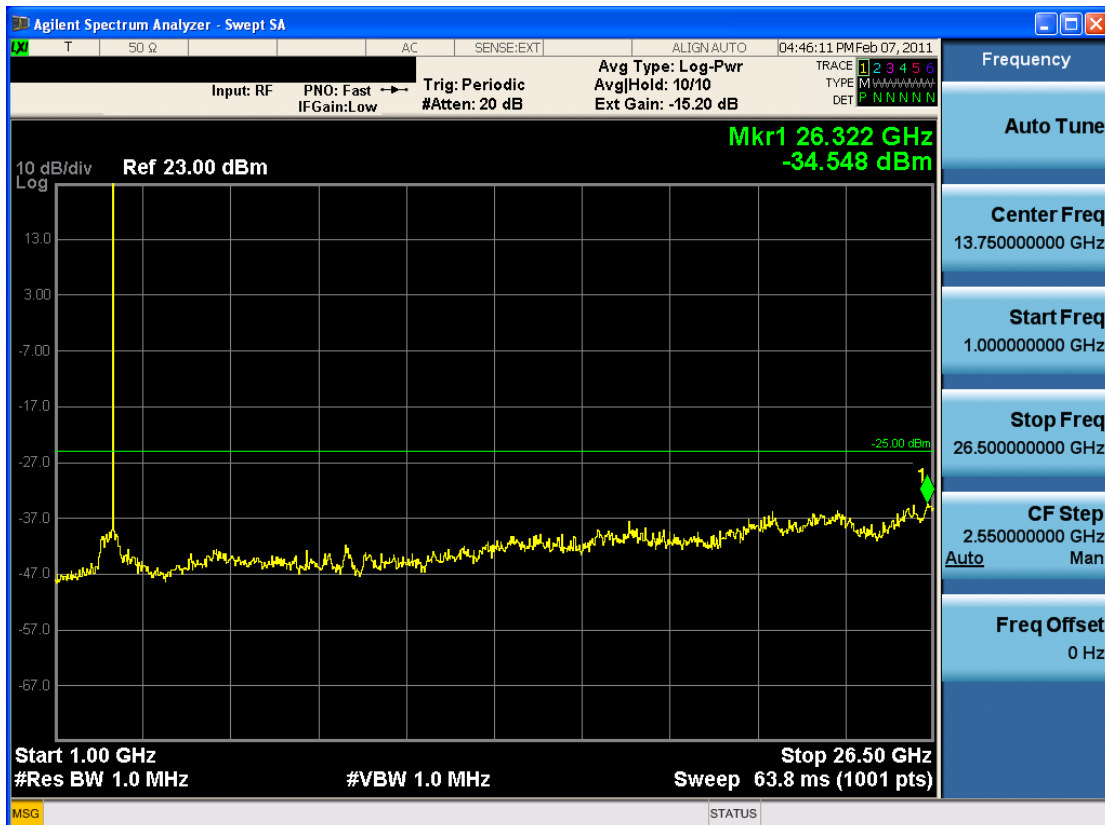

FCC CERTIFICATION REPORT			www.hct.co.kr
Test Report No. HCTR1103FR05-1	Date of Issue: March 25, 2011	EUT Type: USB Modem	FCC ID: XHG-U310

■ 16QAM MODE 1/2 (2593.0 MHz) Conducted Spurious Emissions1

■ 16QAM MODE 1/2 (2593.0 MHz) Conducted Spurious Emissions2

FCC CERTIFICATION REPORT			www.hct.co.kr
Test Report No. HCTR1103FR05-1	Date of Issue: March 25, 2011	EUT Type: USB Modem	FCC ID: XHG-U310

■ 16QAM MODE 3/4 (2593.0 MHz) Conducted Spurious Emissions1

■ 16QAM MODE 3/4 (2593.0 MHz) Conducted Spurious Emissions2

FCC CERTIFICATION REPORT			www.hct.co.kr
Test Report No. HCTR1103FR05-1	Date of Issue: March 25, 2011	EUT Type: USB Modem	FCC ID: XHG-U310

■ QPSK MODE 1/2 (2687.5 MHz) Conducted Spurious Emissions1

■ QPSK MODE 1/2 (2687.5 MHz) Conducted Spurious Emissions2