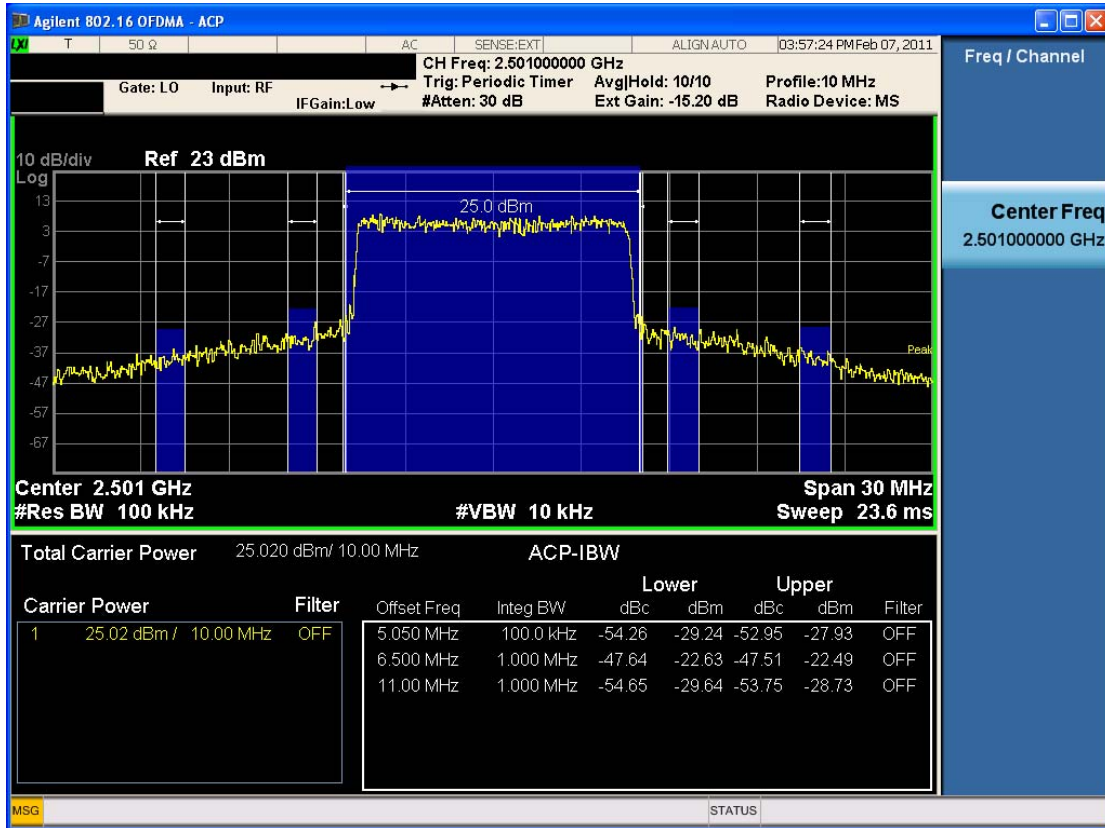

■ 16QAM MODE 1/2 (2687.5 MHz) Channel Edge

■ 16QAM MODE 3/4 (2687.5 MHz) Channel Edge

FCC CERTIFICATION REPORT			www.hct.co.kr
Test Report No. HCTR1103FR05-1	Date of Issue: March 25, 2011	EUT Type: USB Modem	FCC ID: XHG-U310

10 MHz

■ QPSK MODE 1/2 (2501.0 MHz) Channel Edge

■ QPSK MODE 3/4 (2501.0 MHz) Channel Edge

FCC CERTIFICATION REPORT			www.hct.co.kr
Test Report No. HCTR1103FR05-1	Date of Issue: March 25, 2011	EUT Type: USB Modem	FCC ID: XHG-U310