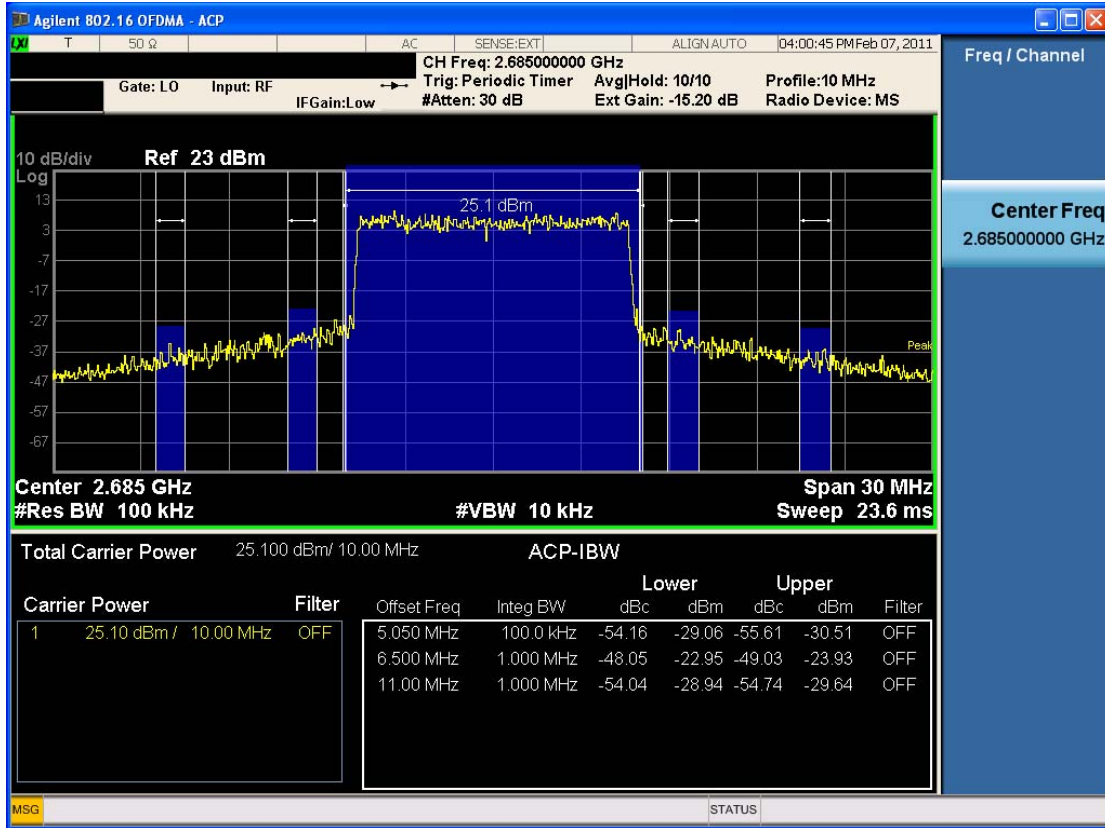

■ 16QAM MODE 1/2 (2685.0 MHz) Channel Edge