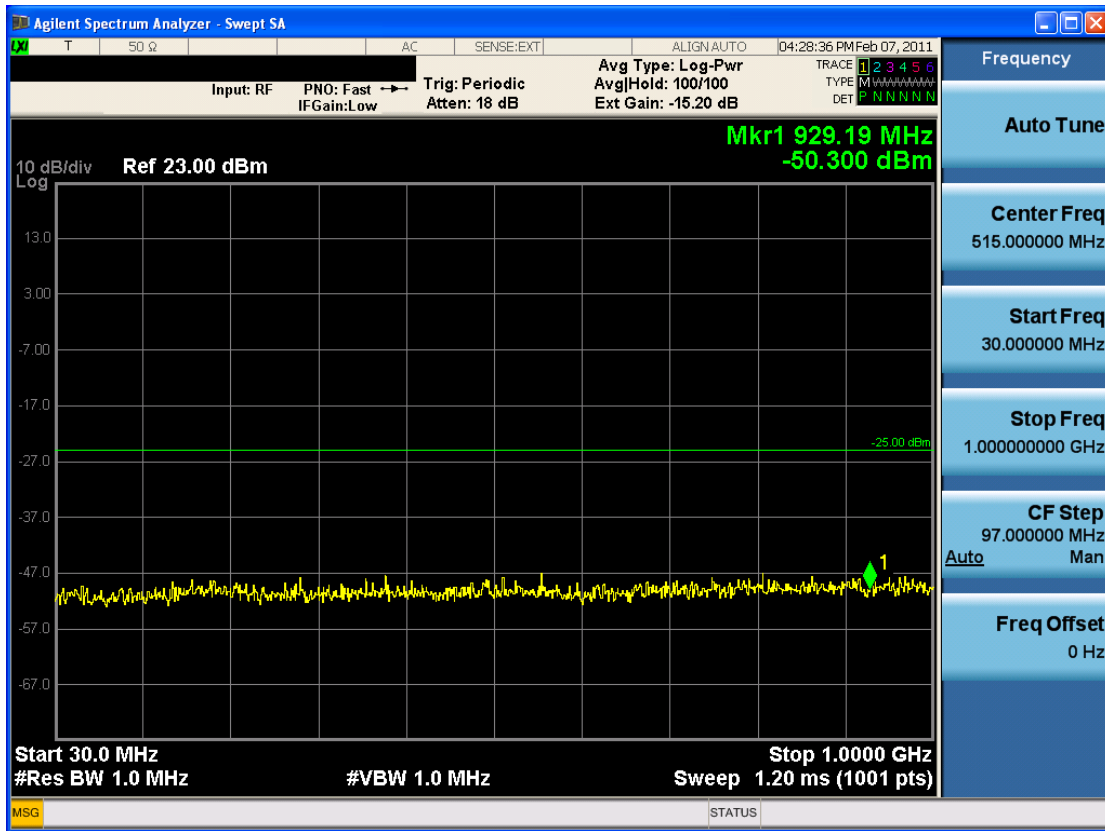

FCC CERTIFICATION REPORT			www.hct.co.kr
Test Report No. HCTR1103FR05-1	Date of Issue: March 25, 2011	EUT Type: USB Modem	FCC ID: XHG-U310

■ QPSK MODE 3/4 (2498.5 MHz) Conducted Spurious Emissions1

■ QPSK MODE 3/4 (2498.5 MHz) Conducted Spurious Emissions2

FCC CERTIFICATION REPORT			www.hct.co.kr
Test Report No. HCTR1103FR05-1	Date of Issue: March 25, 2011	EUT Type: USB Modem	FCC ID: XHG-U310

■ 16QAM MODE 1/2 (2498.5 MHz) Conducted Spurious Emissions1

■ 16QAM MODE 1/2 (2498.5 MHz) Conducted Spurious Emissions2

FCC CERTIFICATION REPORT			www.hct.co.kr
Test Report No. HCTR1103FR05-1	Date of Issue: March 25, 2011	EUT Type: USB Modem	FCC ID: XHG-U310

■ 16QAM MODE 3/4 (2498.5 MHz) Conducted Spurious Emissions1

■ 16QAM MODE 3/4 (2498.5 MHz) Conducted Spurious Emissions2