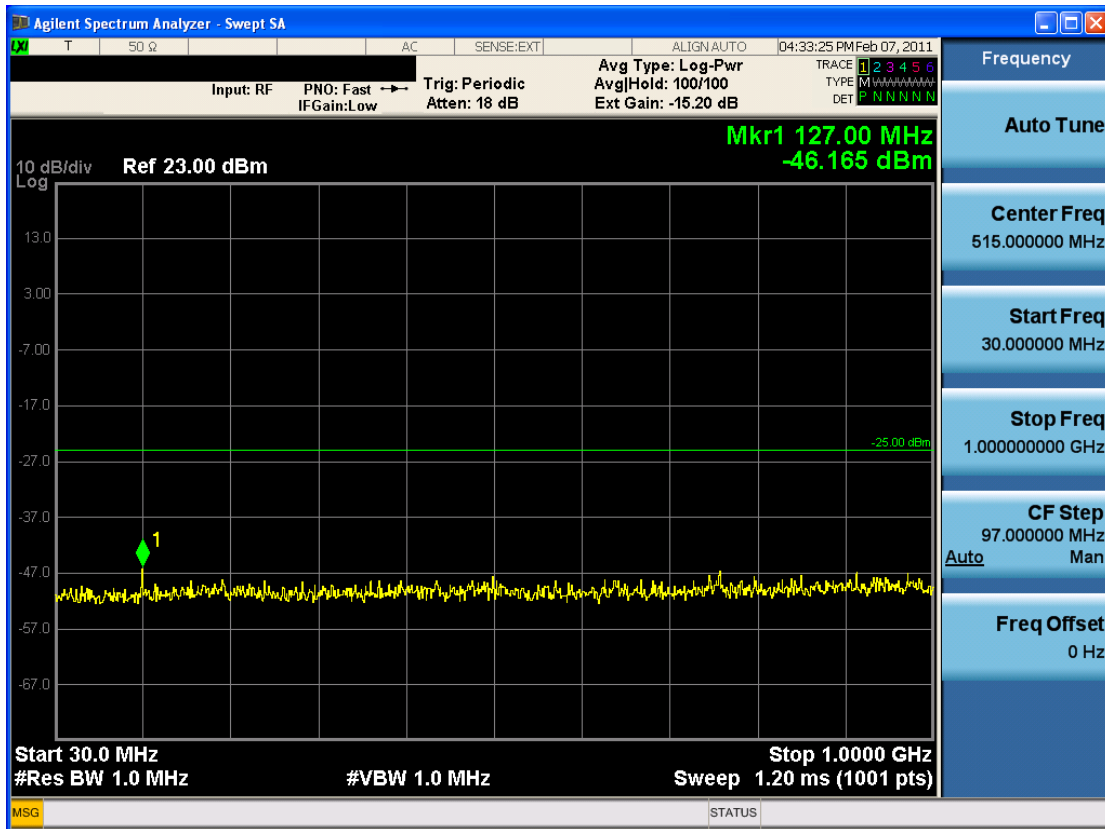

FCC CERTIFICATION REPORT			www.hct.co.kr
Test Report No. HCTR1103FR05-1	Date of Issue: March 25, 2011	EUT Type: USB Modem	FCC ID: XHG-U310

■ QPSK MODE 3/4 (2687.5 MHz) Conducted Spurious Emissions1

■ QPSK MODE 3/4 (2687.5 MHz) Conducted Spurious Emissions2

FCC CERTIFICATION REPORT			www.hct.co.kr
Test Report No. HCTR1103FR05-1	Date of Issue: March 25, 2011	EUT Type: USB Modem	FCC ID: XHG-U310

■ 16QAM MODE 1/2 (2687.5 MHz) Conducted Spurious Emissions1

■ 16QAM MODE 1/2 (2687.5 MHz) Conducted Spurious Emissions2

FCC CERTIFICATION REPORT			www.hct.co.kr
Test Report No. HCTR1103FR05-1	Date of Issue: March 25, 2011	EUT Type: USB Modem	FCC ID: XHG-U310

■ 16QAM MODE 3/4 (2687.5 MHz) Conducted Spurious Emissions1

■ 16QAM MODE 3/4 (2687.5 MHz) Conducted Spurious Emissions2