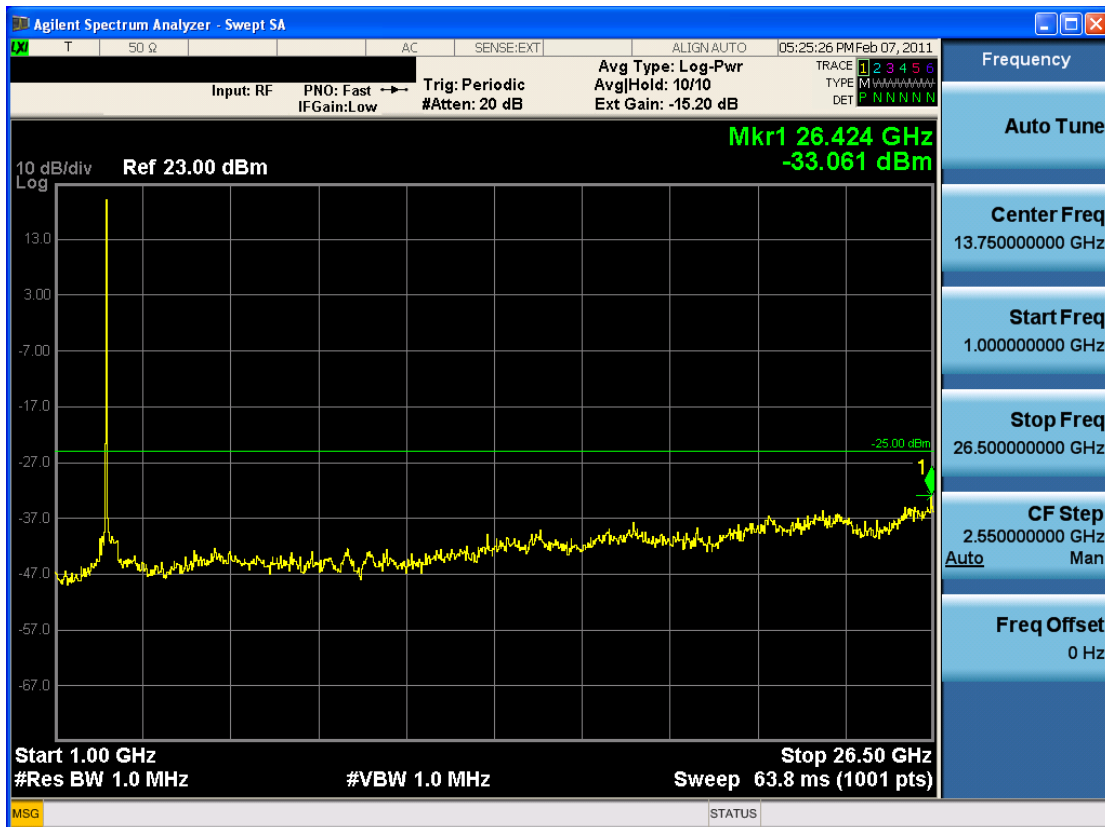

■ QPSK MODE 1/2 (2501.0 MHz) Conducted Spurious Emissions2

FCC CERTIFICATION REPORT			www.hct.co.kr
Test Report No. HCTR1103FR05-1	Date of Issue: March 25, 2011	EUT Type: USB Modem	FCC ID: XHG-U310

■ QPSK MODE 3/4 (2501.0 MHz) Conducted Spurious Emissions1

■ QPSK MODE 3/4 (2501.0 MHz) Conducted Spurious Emissions2

FCC CERTIFICATION REPORT			www.hct.co.kr
Test Report No. HCTR1103FR05-1	Date of Issue: March 25, 2011	EUT Type: USB Modem	FCC ID: XHG-U310

■ 16QAM MODE 1/2 (2501.0 MHz) Conducted Spurious Emissions1

■ 16QAM MODE 1/2 (2501.0 MHz) Conducted Spurious Emissions2

FCC CERTIFICATION REPORT			www.hct.co.kr
Test Report No. HCTR1103FR05-1	Date of Issue: March 25, 2011	EUT Type: USB Modem	FCC ID: XHG-U310

■ 16QAM MODE 3/4 (2501.0 MHz) Conducted Spurious Emissions1