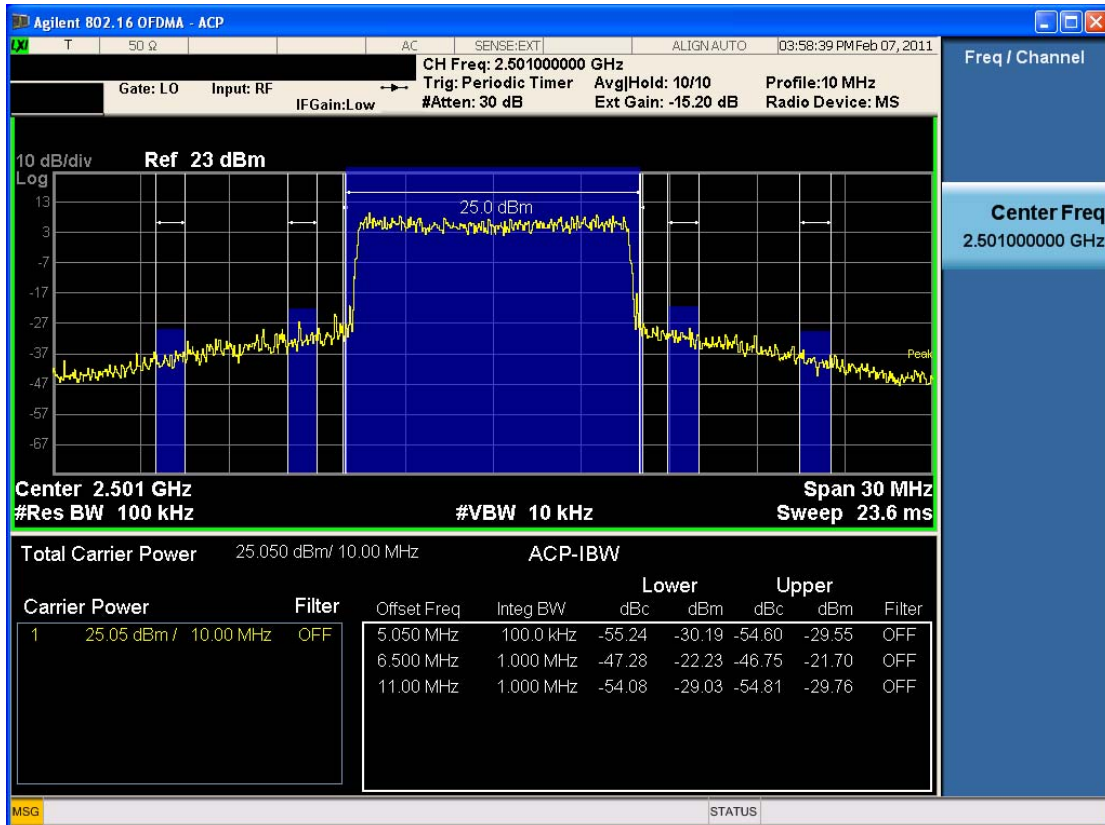

10 MHz

■ QPSK MODE 1/2 (2501.0 MHz) Channel Edge

■ QPSK MODE 3/4 (2501.0 MHz) Channel Edge

FCC CERTIFICATION REPORT			www.hct.co.kr
Test Report No. HCTR1103FR05-1	Date of Issue: March 25, 2011	EUT Type: USB Modem	FCC ID: XHG-U310

■ 16QAM MODE 1/2 (2501.0 MHz) Channel Edge

■ 16QAM MODE 3/4 (2501.0 MHz) Channel Edge

■ QPSK MODE 1/2 (2685.0 MHz) Channel Edge

■ QPSK MODE 3/4 (2685.0 MHz) Channel Edge

FCC CERTIFICATION REPORT

Test Report No. HCTR1103FR05-1	Date of Issue: March 25, 2011	EUT Type: USB Modem	www.hct.co.kr FCC ID: XHG-U310
-----------------------------------	----------------------------------	------------------------	--------------------------------------