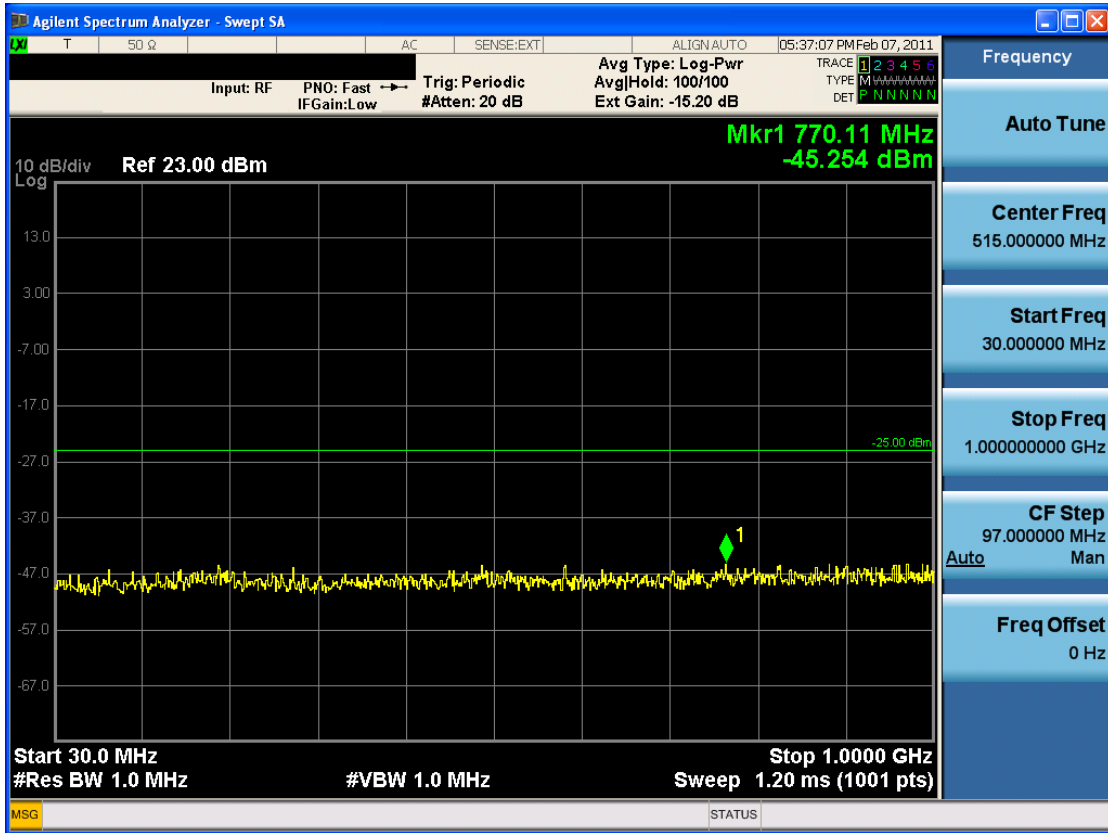

■ QPSK MODE 1/2 (2685.0 MHz) Conducted Spurious Emissions2

FCC CERTIFICATION REPORT			www.hct.co.kr
Test Report No. HCTR1103FR05-1	Date of Issue: March 25, 2011	EUT Type: USB Modem	FCC ID: XHG-U310

■ QPSK MODE 3/4 (2685.0 MHz) Conducted Spurious Emissions1

■ QPSK MODE 3/4 (2685.0 MHz) Conducted Spurious Emissions2

FCC CERTIFICATION REPORT			www.hct.co.kr
Test Report No. HCTR1103FR05-1	Date of Issue: March 25, 2011	EUT Type: USB Modem	FCC ID: XHG-U310

■ 16QAM MODE 1/2 (2685.0 MHz) Conducted Spurious Emissions1

■ 16QAM MODE 1/2 (2685.0 MHz) Conducted Spurious Emissions2

FCC CERTIFICATION REPORT			www.hct.co.kr
Test Report No. HCTR1103FR05-1	Date of Issue: March 25, 2011	EUT Type: USB Modem	FCC ID: XHG-U310

■ 16QAM MODE 3/4 (2685.0 MHz) Conducted Spurious Emissions1