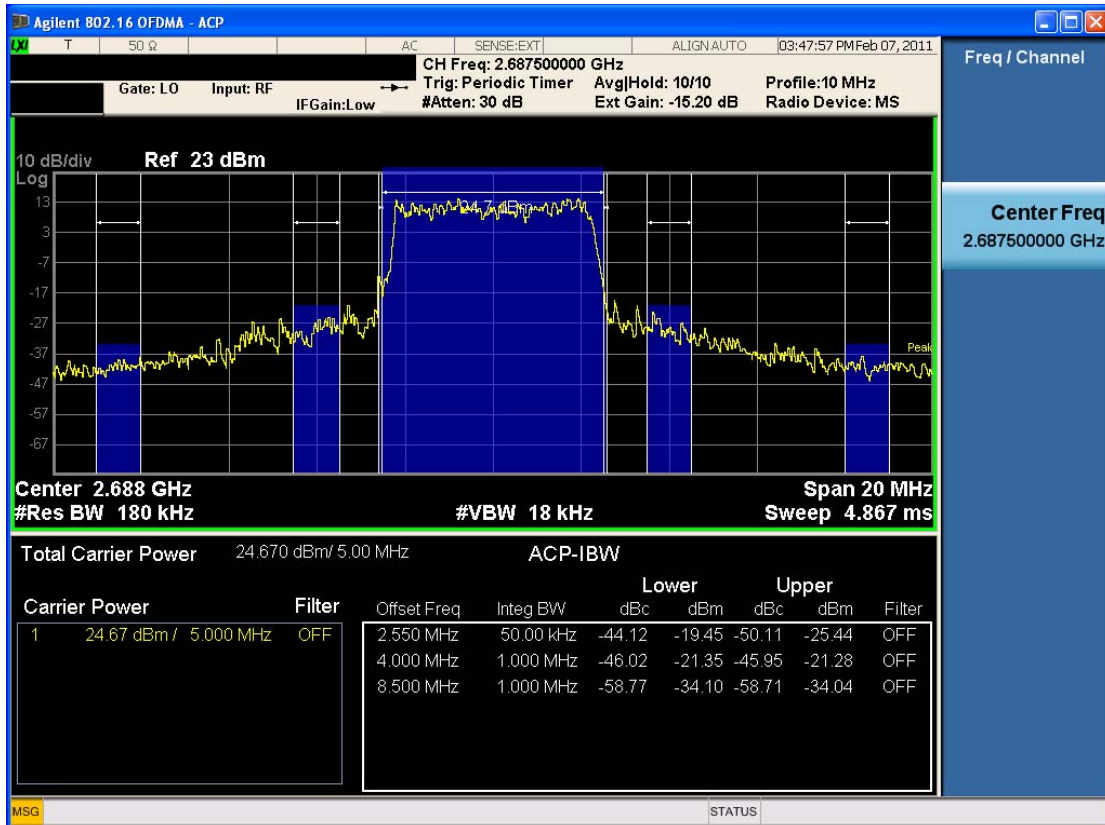

■ 16QAM MODE 1/2 (2687.5 MHz) Channel Edge

■ 16QAM MODE 3/4 (2687.5 MHz) Channel Edge

FCC CERTIFICATION REPORT			www.hct.co.kr
Test Report No. HCTR1103FR05-1	Date of Issue: March 25, 2011	EUT Type: USB Modem	FCC ID: XHG-U310

10 MHz

■ QPSK MODE 1/2 (2501.0 MHz) Channel Edge

■ QPSK MODE 3/4 (2501.0 MHz) Channel Edge

FCC CERTIFICATION REPORT			www.hct.co.kr
Test Report No. HCTR1103FR05-1	Date of Issue: March 25, 2011	EUT Type: USB Modem	FCC ID: XHG-U310