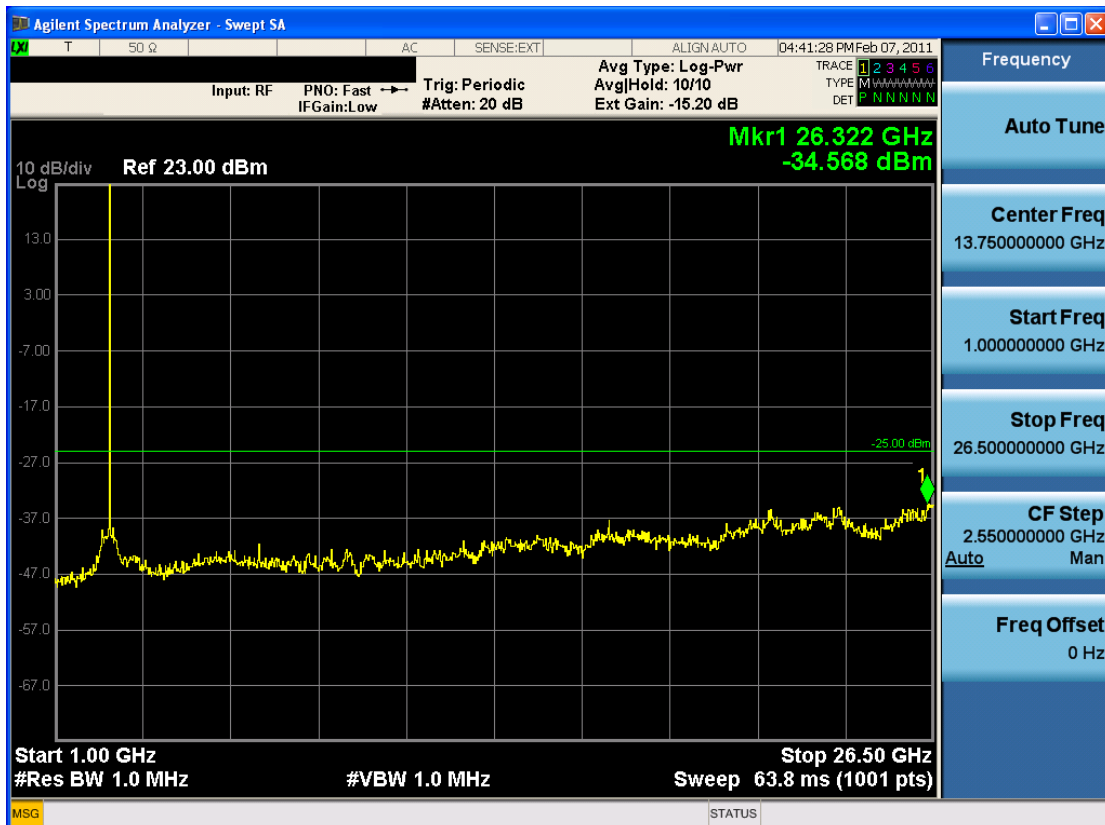

FCC CERTIFICATION REPORT			www.hct.co.kr
Test Report No. HCTR1103FR05-1	Date of Issue: March 25, 2011	EUT Type: USB Modem	FCC ID: XHG-U310

■ 16QAM MODE 3/4 (2498.5 MHz) Conducted Spurious Emissions1

■ 16QAM MODE 3/4 (2498.5 MHz) Conducted Spurious Emissions2

FCC CERTIFICATION REPORT			www.hct.co.kr
Test Report No. HCTR1103FR05-1	Date of Issue: March 25, 2011	EUT Type: USB Modem	FCC ID: XHG-U310

■ QPSK MODE 1/2 (2593.0 MHz) Conducted Spurious Emissions1

■ QPSK MODE 1/2 (2593.0 MHz) Conducted Spurious Emissions2

FCC CERTIFICATION REPORT			www.hct.co.kr
Test Report No. HCTR1103FR05-1	Date of Issue: March 25, 2011	EUT Type: USB Modem	FCC ID: XHG-U310

■ QPSK MODE 3/4 (2593.0 MHz) Conducted Spurious Emissions1

■ QPSK MODE 3/4 (2593.0 MHz) Conducted Spurious Emissions2

FCC CERTIFICATION REPORT			www.hct.co.kr
Test Report No. HCTR1103FR05-1	Date of Issue: March 25, 2011	EUT Type: USB Modem	FCC ID: XHG-U310

■ 16QAM MODE 1/2 (2593.0 MHz) Conducted Spurious Emissions1

■ 16QAM MODE 1/2 (2593.0 MHz) Conducted Spurious Emissions2