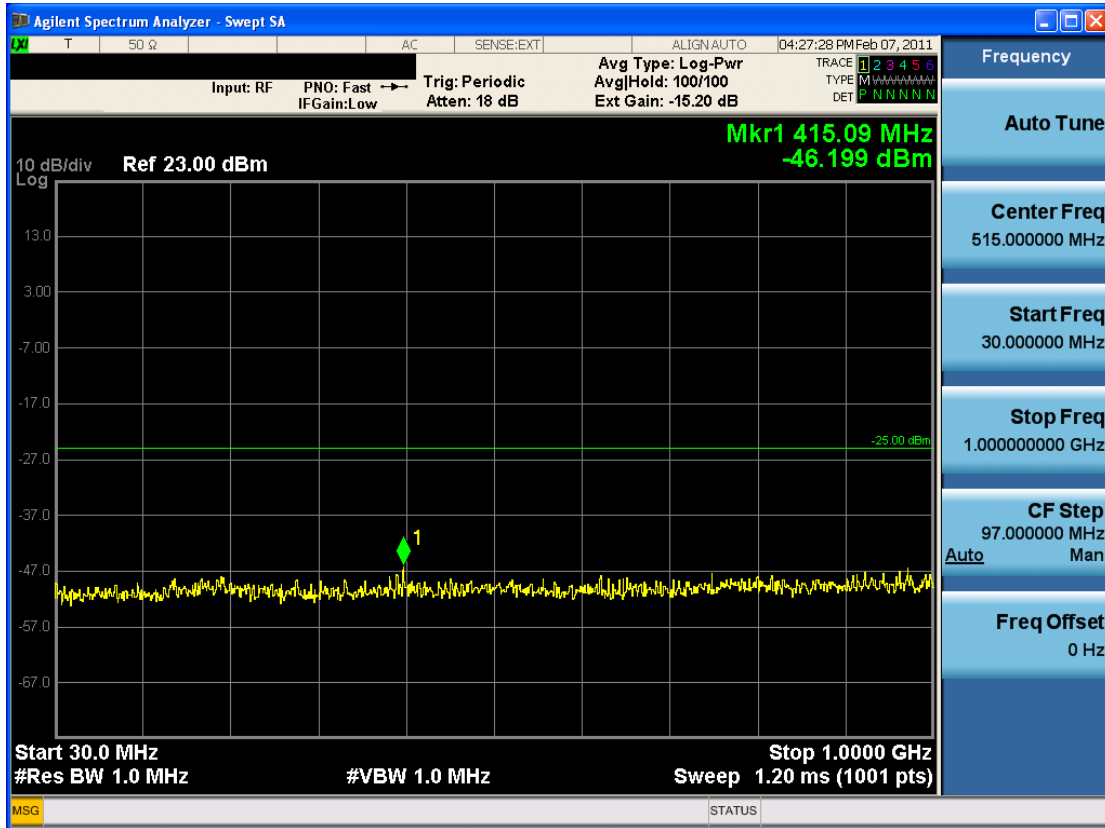

■ 16QAM MODE 1/2 (2501.0 MHz) Channel Edge

■ 16QAM MODE 3/4 (2501.0 MHz) Channel Edge

■ QPSK MODE 1/2 (2685.0 MHz) Channel Edge

■ QPSK MODE 3/4 (2685.0 MHz) Channel Edge

FCC CERTIFICATION REPORT

Test Report No. HCTR1103FR05-1	Date of Issue: March 25, 2011	EUT Type: USB Modem	www.hct.co.kr FCC ID: XHG-U310
-----------------------------------	----------------------------------	------------------------	--------------------------------------

■ 16QAM MODE 1/2 (2685.0 MHz) Channel Edge

■ 16QAM MODE 3/4 (2685.0 MHz) Channel Edge

5 MHz

■ QPSK MODE 1/2 (2498.5 MHz) Conducted Spurious Emissions1

■ QPSK MODE 1/2 (2498.5 MHz) Conducted Spurious Emissions2

FCC CERTIFICATION REPORT			www.hct.co.kr
Test Report No. HCTR1103FR05-1	Date of Issue: March 25, 2011	EUT Type: USB Modem	FCC ID: XHG-U310

■ QPSK MODE 3/4 (2498.5 MHz) Conducted Spurious Emissions1

■ QPSK MODE 3/4 (2498.5 MHz) Conducted Spurious Emissions2

FCC CERTIFICATION REPORT			www.hct.co.kr
Test Report No. HCTR1103FR05-1	Date of Issue: March 25, 2011	EUT Type: USB Modem	FCC ID: XHG-U310

■ 16QAM MODE 1/2 (2498.5 MHz) Conducted Spurious Emissions1

■ 16QAM MODE 1/2 (2498.5 MHz) Conducted Spurious Emissions2