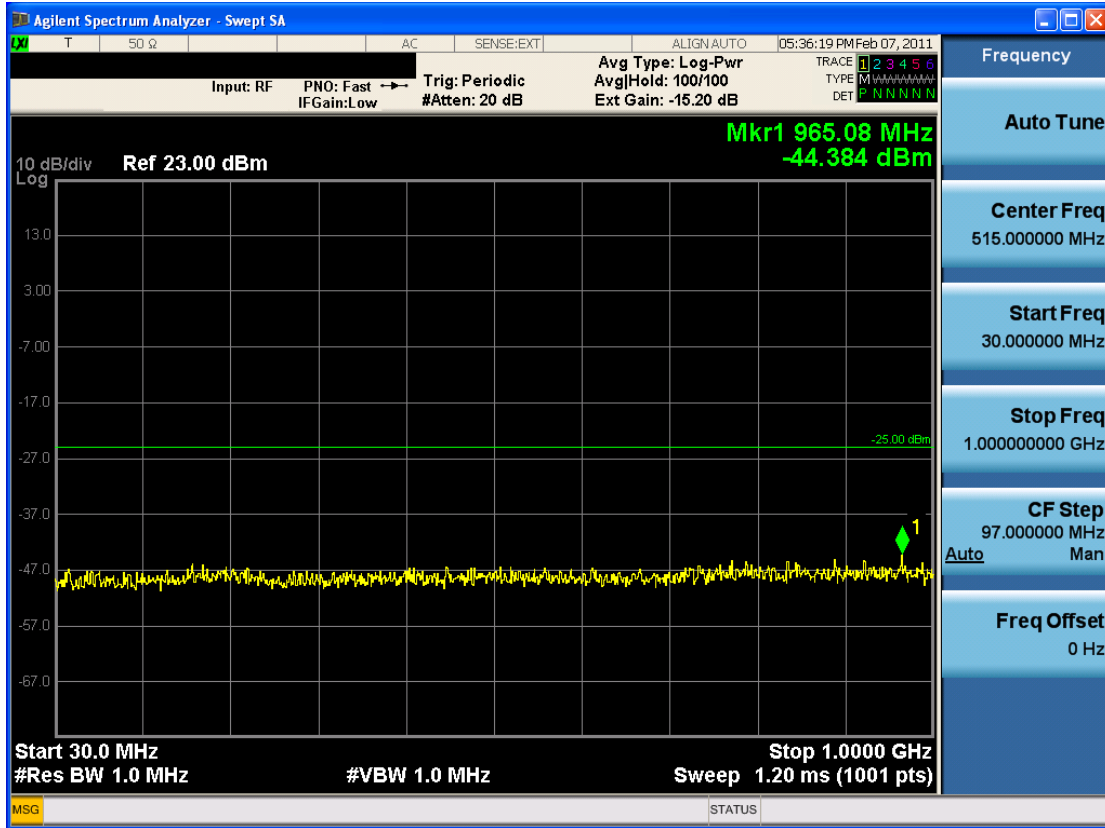

■ QPSK MODE 1/2 (2593.0 MHz) Conducted Spurious Emissions2

FCC CERTIFICATION REPORT			www.hct.co.kr
Test Report No. HCTR1103FR05-1	Date of Issue: March 25, 2011	EUT Type: USB Modem	FCC ID: XHG-U310

■ QPSK MODE 3/4 (2593.0 MHz) Conducted Spurious Emissions1

■ QPSK MODE 3/4 (2593.0 MHz) Conducted Spurious Emissions2

FCC CERTIFICATION REPORT			www.hct.co.kr
Test Report No. HCTR1103FR05-1	Date of Issue: March 25, 2011	EUT Type: USB Modem	FCC ID: XHG-U310

■ 16QAM MODE 1/2 (2593.0 MHz) Conducted Spurious Emissions1

■ 16QAM MODE 1/2 (2593.0 MHz) Conducted Spurious Emissions2

FCC CERTIFICATION REPORT			www.hct.co.kr
Test Report No. HCTR1103FR05-1	Date of Issue: March 25, 2011	EUT Type: USB Modem	FCC ID: XHG-U310

■ 16QAM MODE 3/4 (2593.0 MHz) Conducted Spurious Emissions1