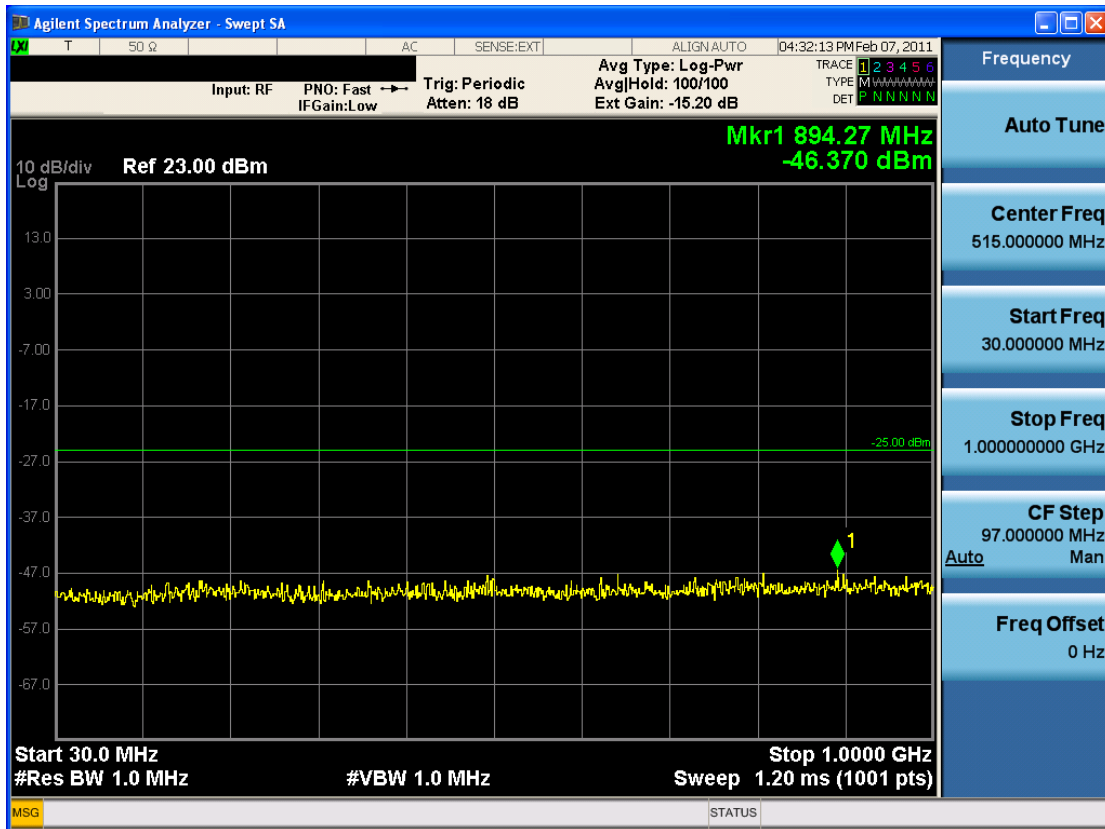

FCC CERTIFICATION REPORT			www.hct.co.kr
Test Report No. HCTR1103FR05-1	Date of Issue: March 25, 2011	EUT Type: USB Modem	FCC ID: XHG-U310

■ 16QAM MODE 1/2 (2593.0 MHz) Conducted Spurious Emissions1

■ 16QAM MODE 1/2 (2593.0 MHz) Conducted Spurious Emissions2

FCC CERTIFICATION REPORT			www.hct.co.kr
Test Report No. HCTR1103FR05-1	Date of Issue: March 25, 2011	EUT Type: USB Modem	FCC ID: XHG-U310

■ 16QAM MODE 3/4 (2593.0 MHz) Conducted Spurious Emissions1

■ 16QAM MODE 3/4 (2593.0 MHz) Conducted Spurious Emissions2

FCC CERTIFICATION REPORT			www.hct.co.kr
Test Report No. HCTR1103FR05-1	Date of Issue: March 25, 2011	EUT Type: USB Modem	FCC ID: XHG-U310

■ QPSK MODE 1/2 (2687.5 MHz) Conducted Spurious Emissions1

■ QPSK MODE 1/2 (2687.5 MHz) Conducted Spurious Emissions2