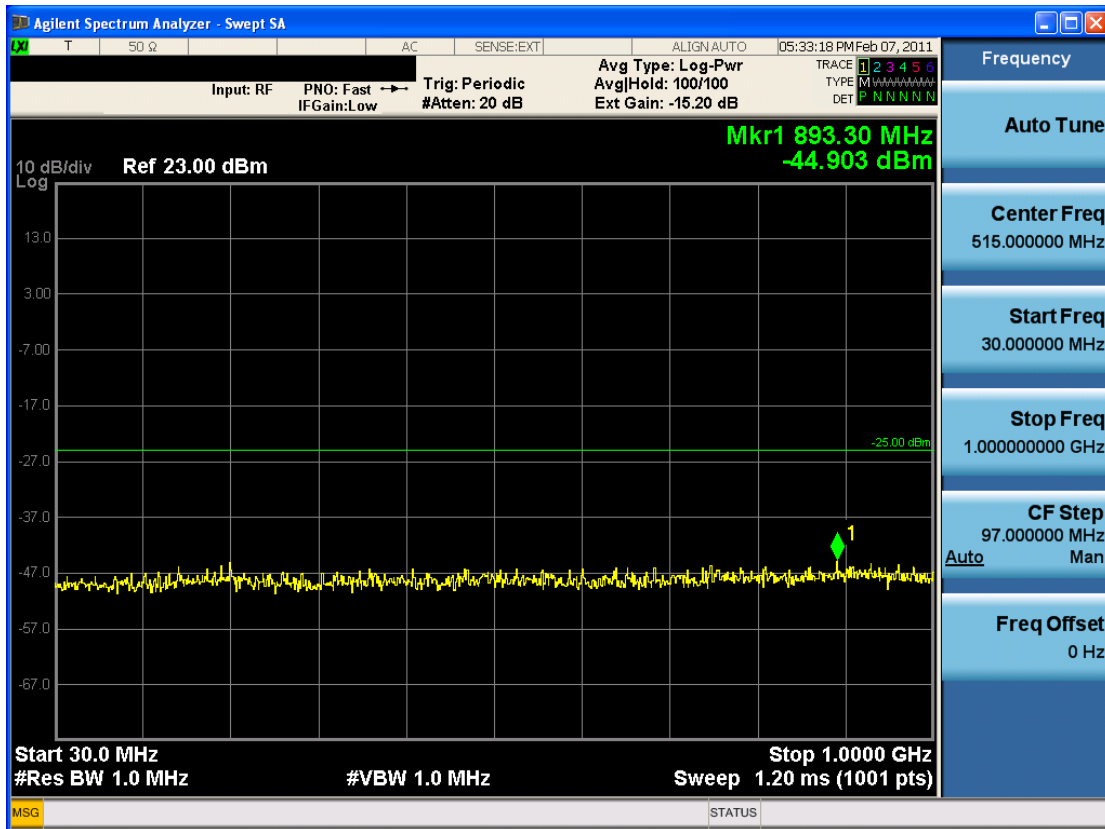

FCC CERTIFICATION REPORT			www.hct.co.kr
Test Report No. HCTR1103FR05-1	Date of Issue: March 25, 2011	EUT Type: USB Modem	FCC ID: XHG-U310

■ 16QAM MODE 3/4 (2687.5 MHz) Conducted Spurious Emissions1

■ 16QAM MODE 3/4 (2687.5 MHz) Conducted Spurious Emissions2

FCC CERTIFICATION REPORT			www.hct.co.kr
Test Report No. HCTR1103FR05-1	Date of Issue: March 25, 2011	EUT Type: USB Modem	FCC ID: XHG-U310

10 MHz

■ QPSK MODE 1/2 (2501.0 MHz) Conducted Spurious Emissions1

■ QPSK MODE 1/2 (2501.0 MHz) Conducted Spurious Emissions2

FCC CERTIFICATION REPORT			www.hct.co.kr
Test Report No. HCTR1103FR05-1	Date of Issue: March 25, 2011	EUT Type: USB Modem	FCC ID: XHG-U310

■ QPSK MODE 3/4 (2501.0 MHz) Conducted Spurious Emissions1