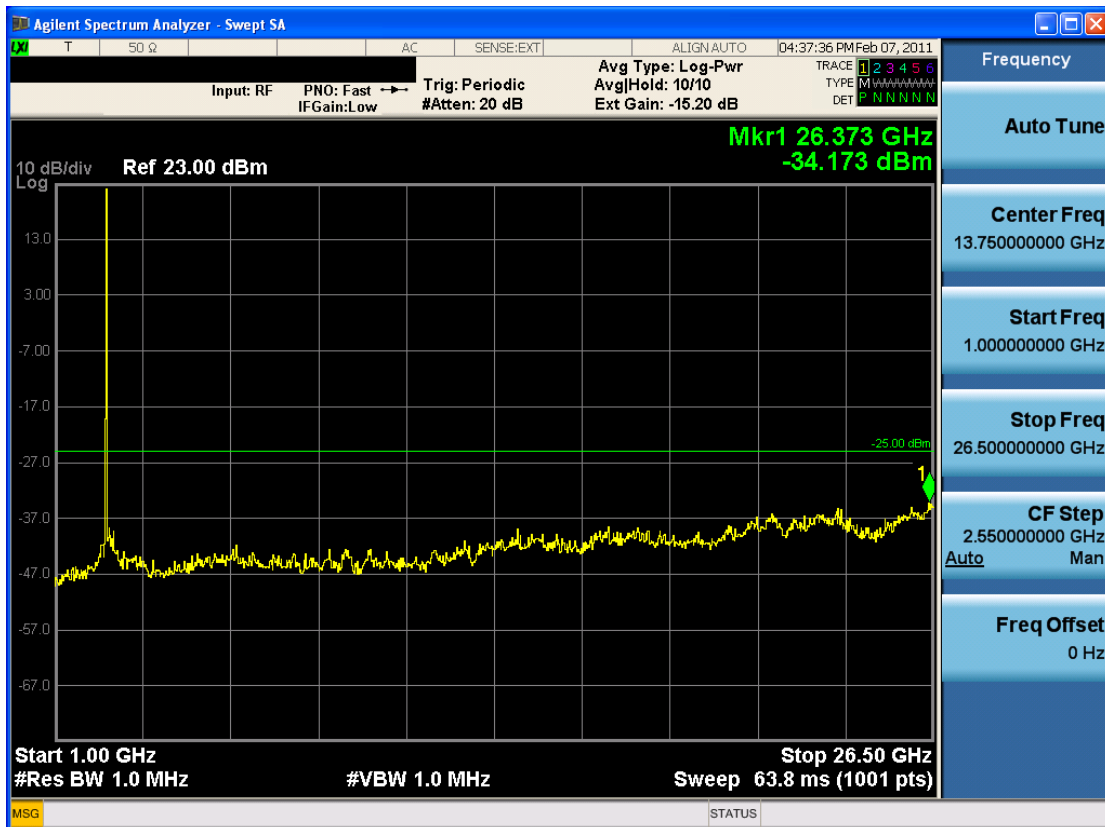

■ 16QAM MODE 1/2 (2501.0 MHz) Channel Edge

■ 16QAM MODE 3/4 (2501.0 MHz) Channel Edge

■ QPSK MODE 1/2 (2685.0 MHz) Channel Edge

■ QPSK MODE 3/4 (2685.0 MHz) Channel Edge

FCC CERTIFICATION REPORT

Test Report No. HCTR1103FR05-1	Date of Issue: March 25, 2011	EUT Type: USB Modem	www.hct.co.kr FCC ID: XHG-U310
-----------------------------------	----------------------------------	------------------------	--------------------------------------

■ 16QAM MODE 1/2 (2685.0 MHz) Channel Edge

■ 16QAM MODE 3/4 (2685.0 MHz) Channel Edge

5 MHz

■ QPSK MODE 1/2 (2498.5 MHz) Conducted Spurious Emissions1

■ QPSK MODE 1/2 (2498.5 MHz) Conducted Spurious Emissions2

FCC CERTIFICATION REPORT			www.hct.co.kr
Test Report No. HCTR1103FR05-1	Date of Issue: March 25, 2011	EUT Type: USB Modem	FCC ID: XHG-U310

■ QPSK MODE 3/4 (2498.5 MHz) Conducted Spurious Emissions1

■ QPSK MODE 3/4 (2498.5 MHz) Conducted Spurious Emissions2

FCC CERTIFICATION REPORT			www.hct.co.kr
Test Report No. HCTR1103FR05-1	Date of Issue: March 25, 2011	EUT Type: USB Modem	FCC ID: XHG-U310

■ 16QAM MODE 1/2 (2498.5 MHz) Conducted Spurious Emissions1

■ 16QAM MODE 1/2 (2498.5 MHz) Conducted Spurious Emissions2