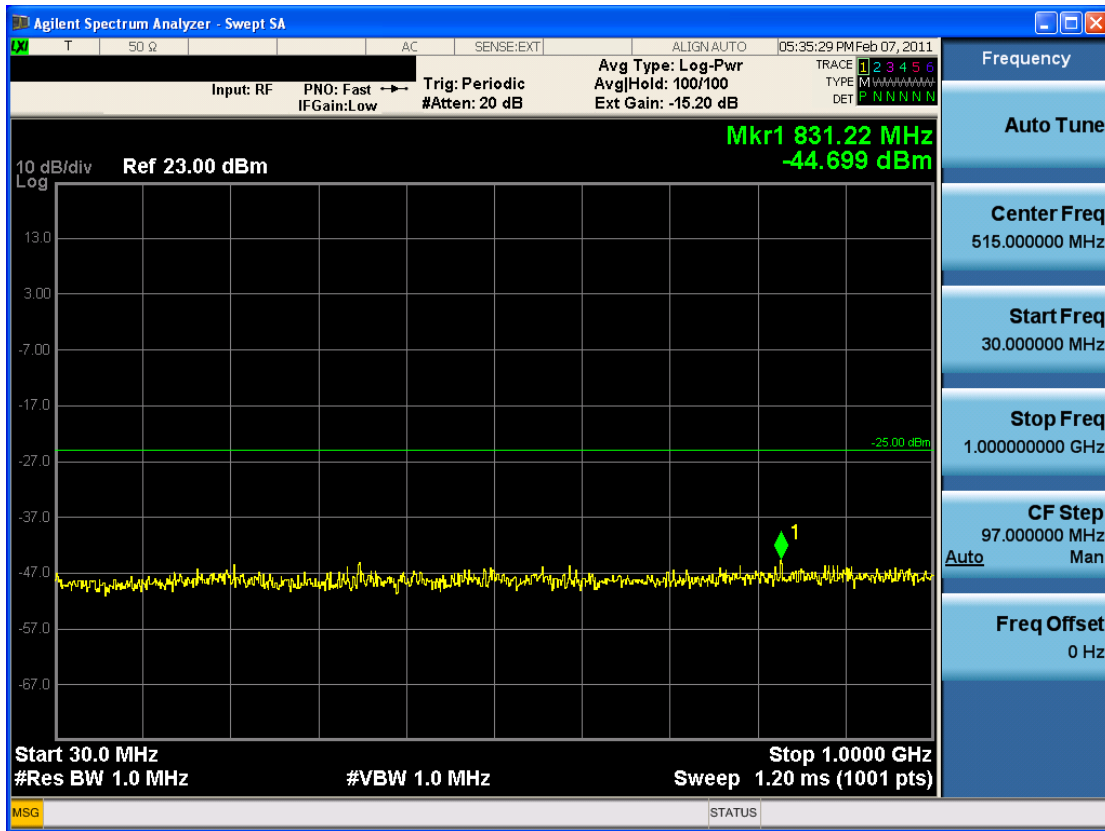

■ QPSK MODE 1/2 (2593.0 MHz) Conducted Spurious Emissions2

FCC CERTIFICATION REPORT			www.hct.co.kr
Test Report No. HCTR1103FR05-1	Date of Issue: March 25, 2011	EUT Type: USB Modem	FCC ID: XHG-U310

■ QPSK MODE 3/4 (2593.0 MHz) Conducted Spurious Emissions1

■ QPSK MODE 3/4 (2593.0 MHz) Conducted Spurious Emissions2

FCC CERTIFICATION REPORT			www.hct.co.kr
Test Report No. HCTR1103FR05-1	Date of Issue: March 25, 2011	EUT Type: USB Modem	FCC ID: XHG-U310

■ 16QAM MODE 1/2 (2593.0 MHz) Conducted Spurious Emissions1