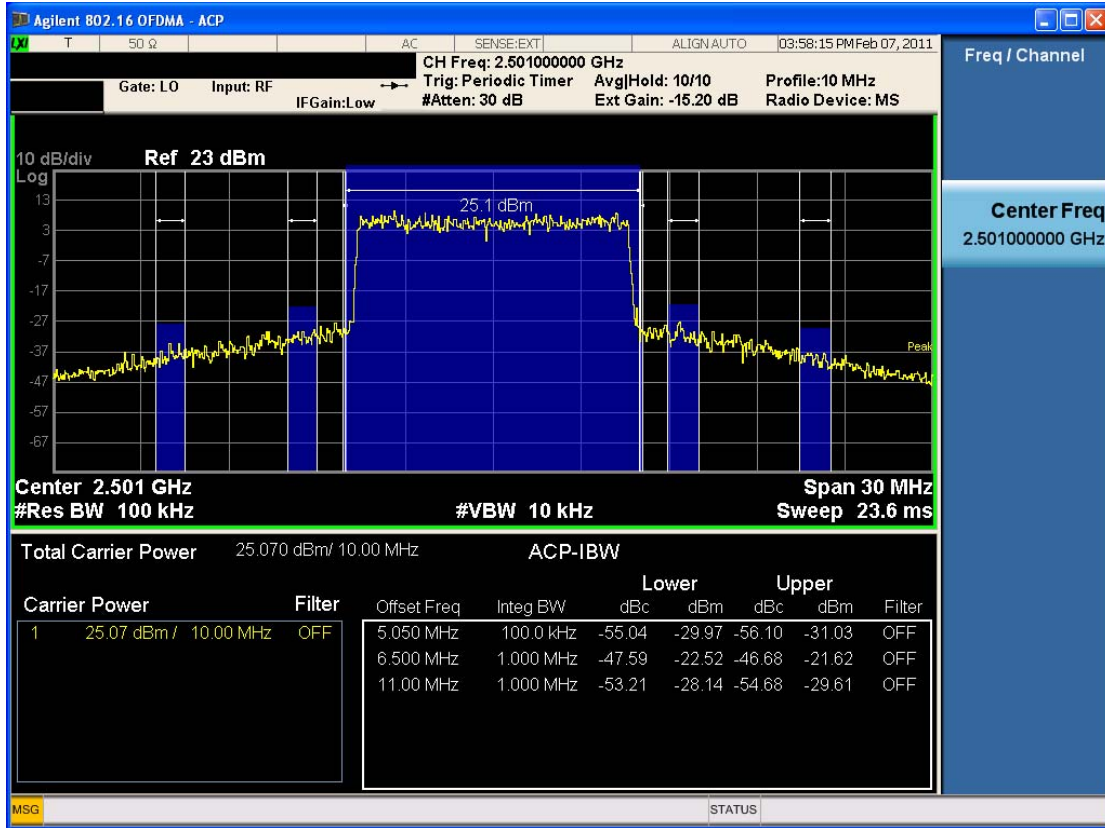

■ 16QAM MODE 1/2 (2501.0 MHz) Channel Edge