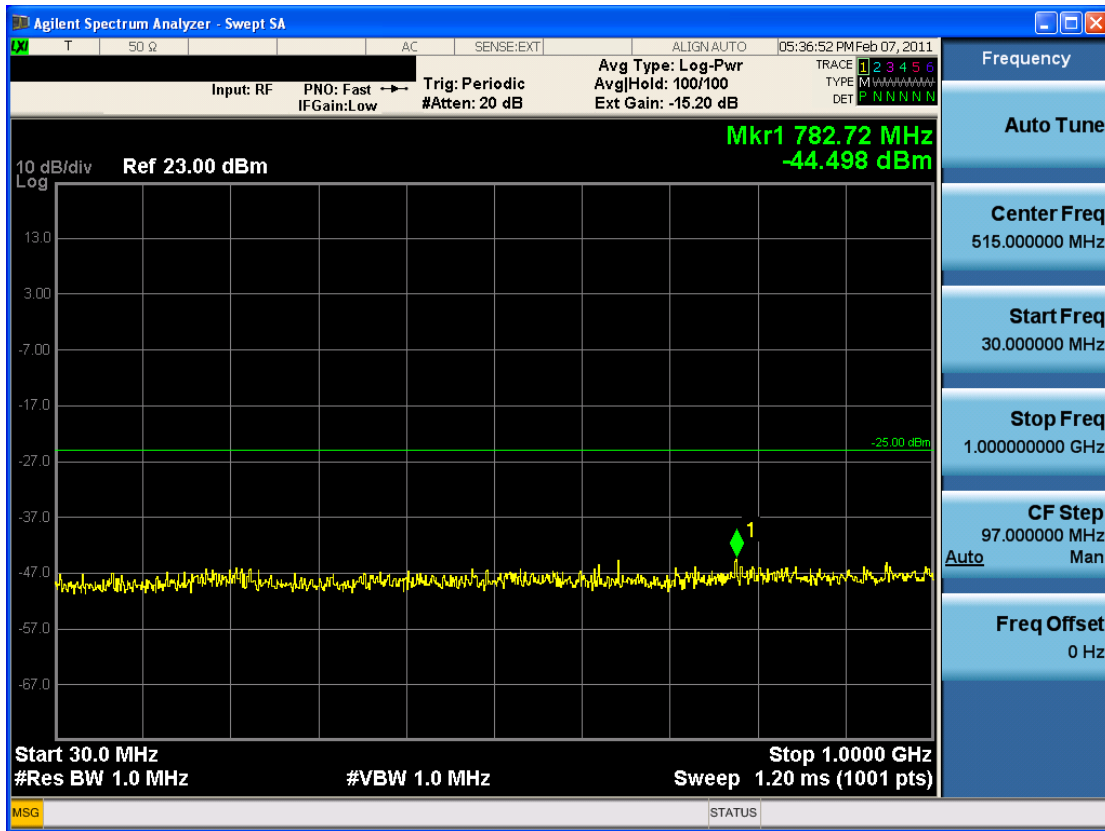

■ QPSK MODE 1/2 (2685.0 MHz) Conducted Spurious Emissions2

FCC CERTIFICATION REPORT			www.hct.co.kr
Test Report No. HCTR1103FR05-1	Date of Issue: March 25, 2011	EUT Type: USB Modem	FCC ID: XHG-U310

■ QPSK MODE 3/4 (2685.0 MHz) Conducted Spurious Emissions1

■ QPSK MODE 3/4 (2685.0 MHz) Conducted Spurious Emissions2

FCC CERTIFICATION REPORT			www.hct.co.kr
Test Report No. HCTR1103FR05-1	Date of Issue: March 25, 2011	EUT Type: USB Modem	FCC ID: XHG-U310

■ 16QAM MODE 1/2 (2685.0 MHz) Conducted Spurious Emissions1