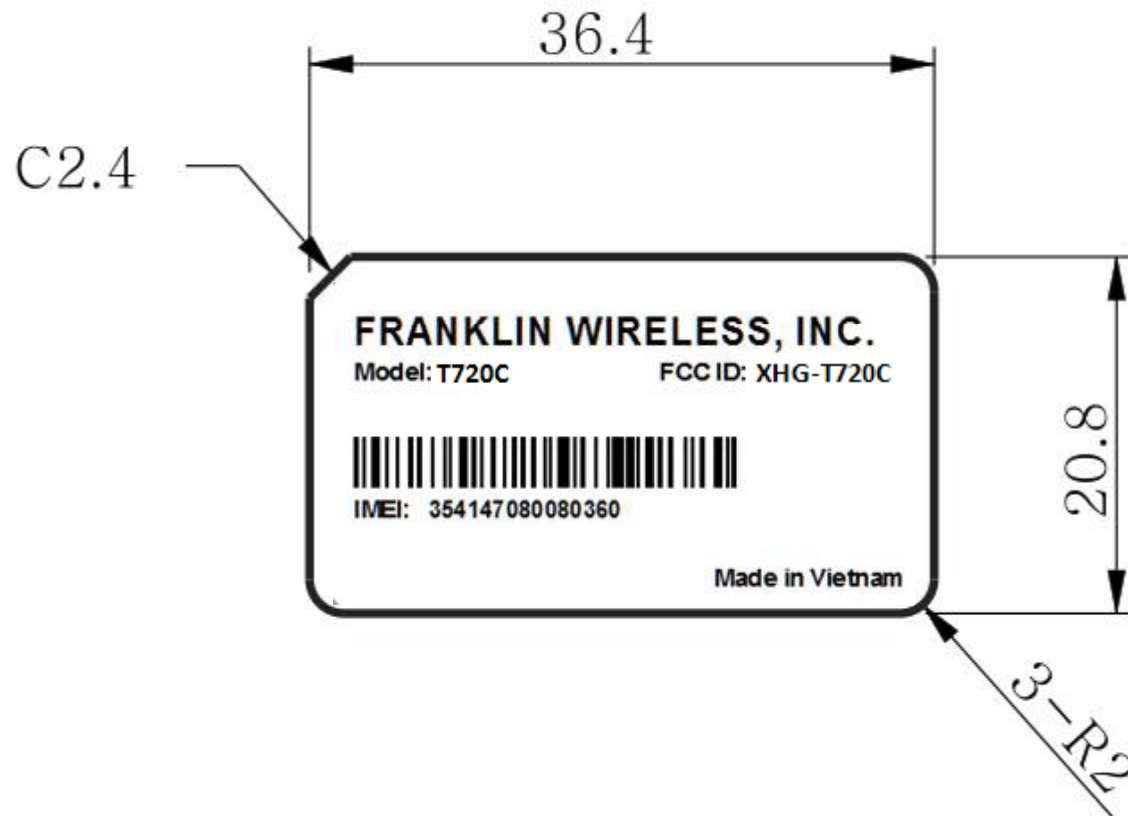

Device Label - Design

FCC ID: XHG-T720C

| Device Label - location