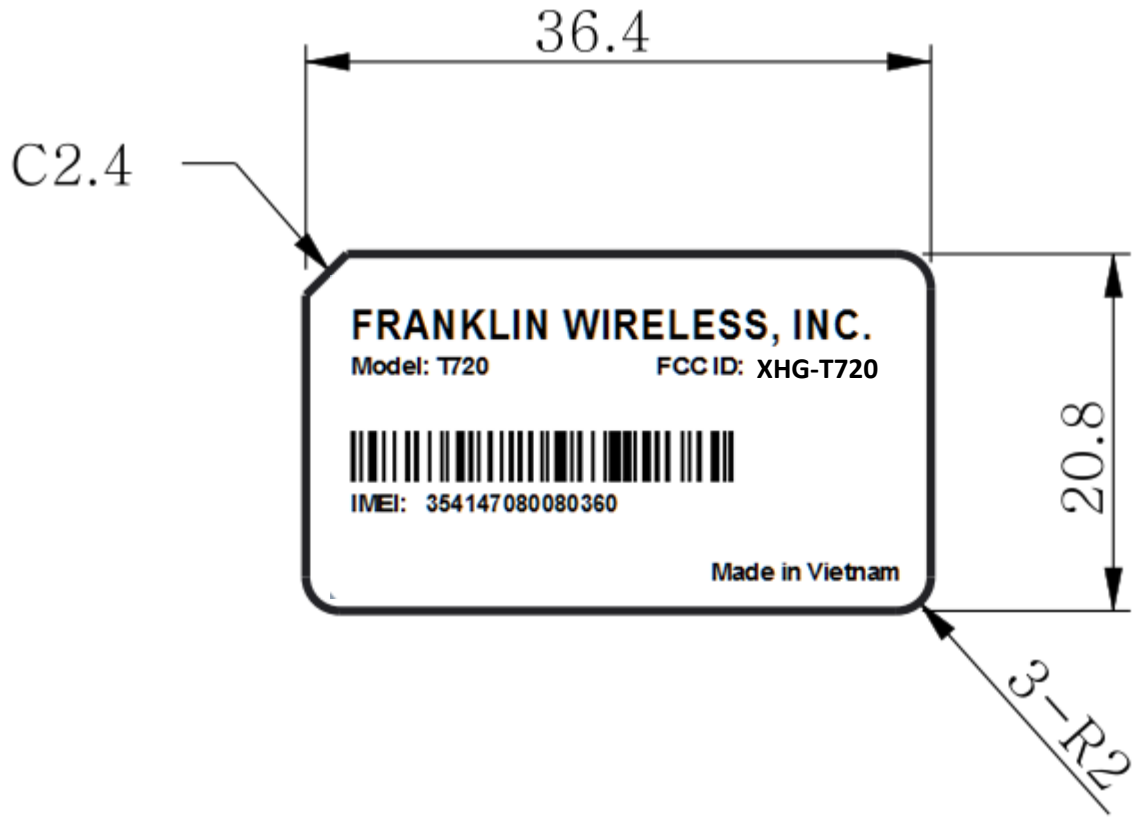

| Device Label - Design

FCC ID: XHG-T720

| Device Label - location