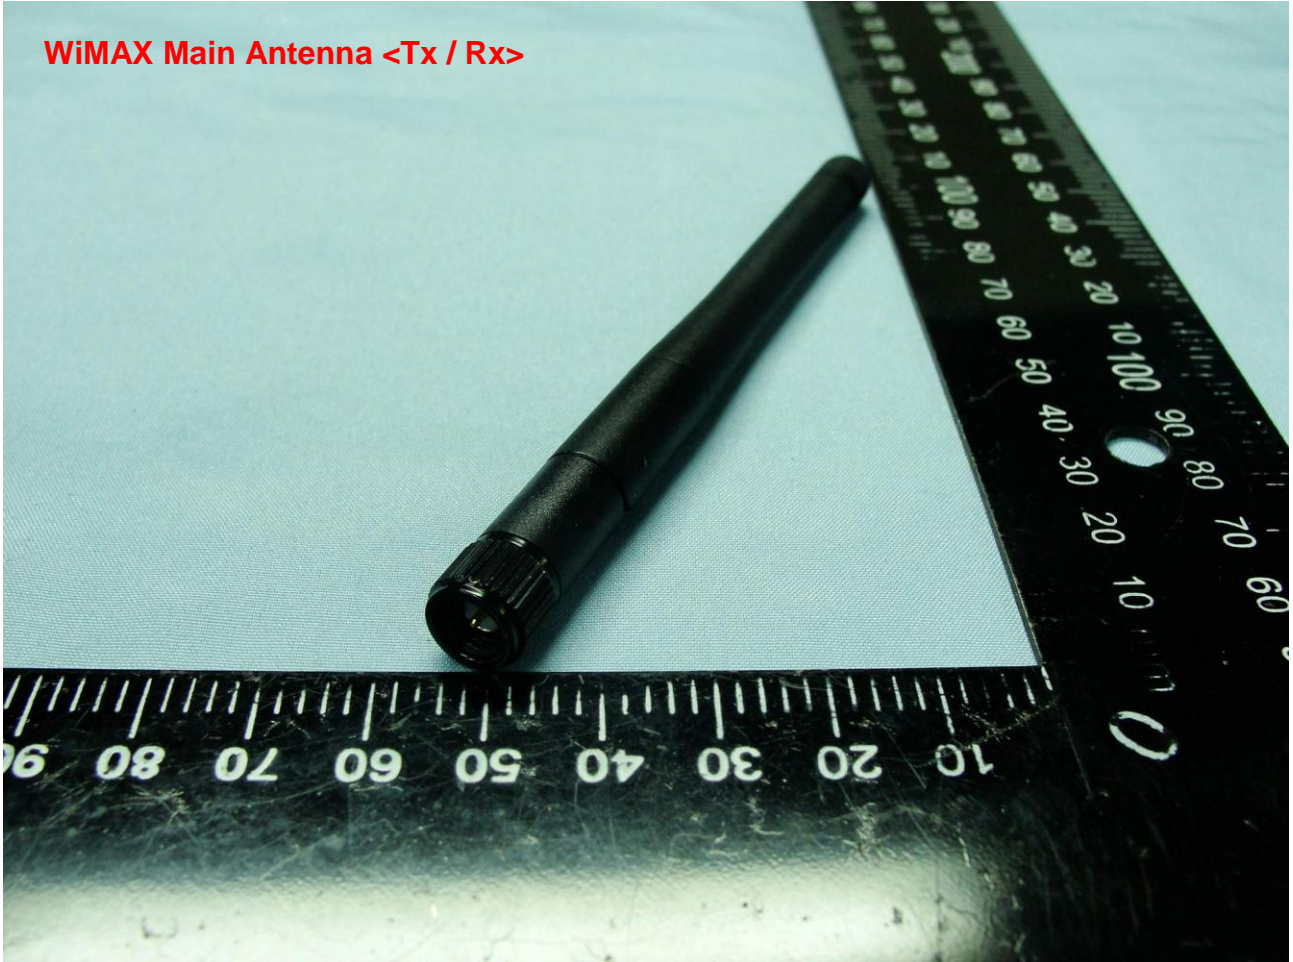

3. Internal Photograph of EUT

Brand Name: Franklin / Model Name: S600W

Brand Name: Franklin / Model Name: S600W

Brand Name: Franklin / Model Name: S600W

Brand Name: Franklin / Model Name: S600W

Brand Name: Franklin / Model Name: S600W

Brand Name: Franklin / Model Name: S600W

Brand Name: Franklin / Model Name: S600W

**Brand Name: Franklin / Model Name: S600W**

Brand Name: Franklin / Model Name: S600W

**WiMAX Aux. Antenna <Tx / Rx>**

**Brand Name: Franklin / Model Name: S600W**