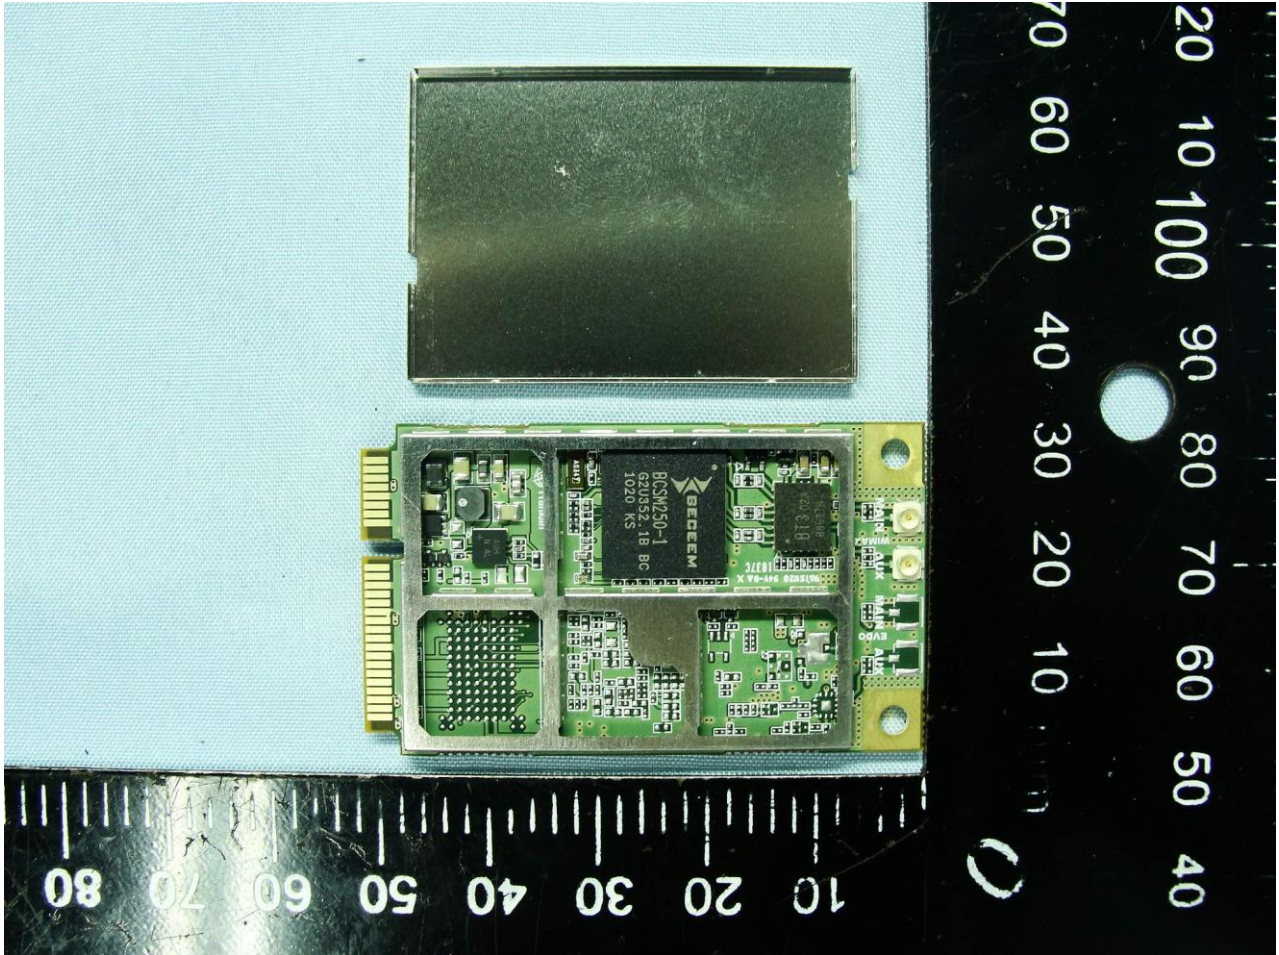

3. Internal Photograph of EUT

Brand Name: Franklin / Model Name: S600W

Brand Name: Franklin / Model Name: S600W

Brand Name: Franklin / Model Name: S600W

Brand Name: Franklin / Model Name: S600W

Brand Name: Franklin / Model Name: S600W

Brand Name: Franklin / Model Name: S600W

Brand Name: Franklin / Model Name: S600W

**Brand Name: Franklin / Model Name: S600W**

Brand Name: Franklin / Model Name: S600W

**WiMAX Aux. Antenna <Tx / Rx>**

**Brand Name: Franklin / Model Name: S600W**