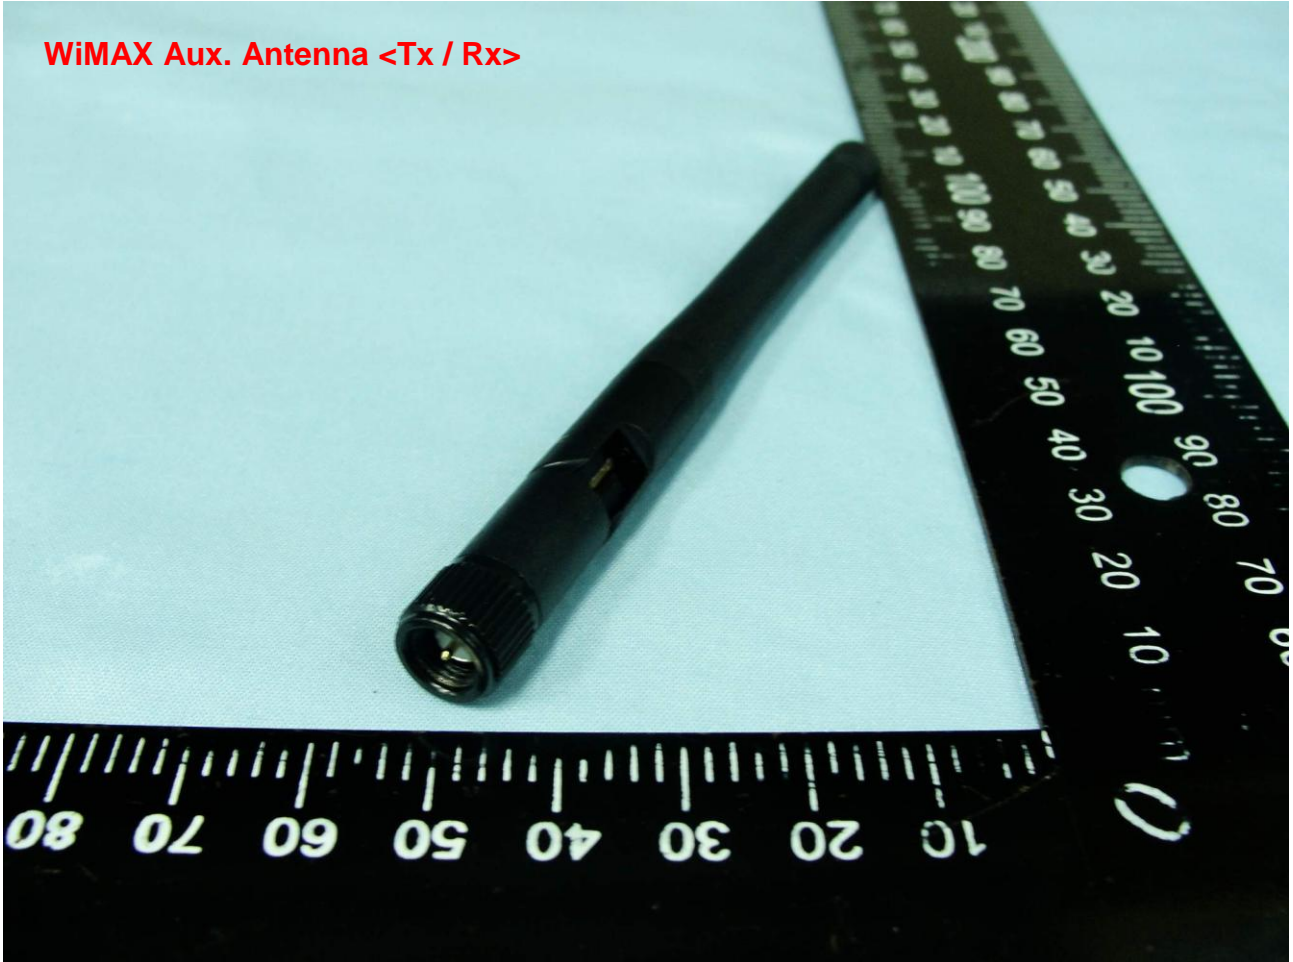

Brand Name: Franklin / Model Name: S600W

Brand Name: Franklin / Model Name: S600W

**Brand Name: Franklin / Model Name: S600W**

Brand Name: Franklin / Model Name: S600W

**WiMAX Aux. Antenna <Tx / Rx>**

**Brand Name: Franklin / Model Name: S600W**