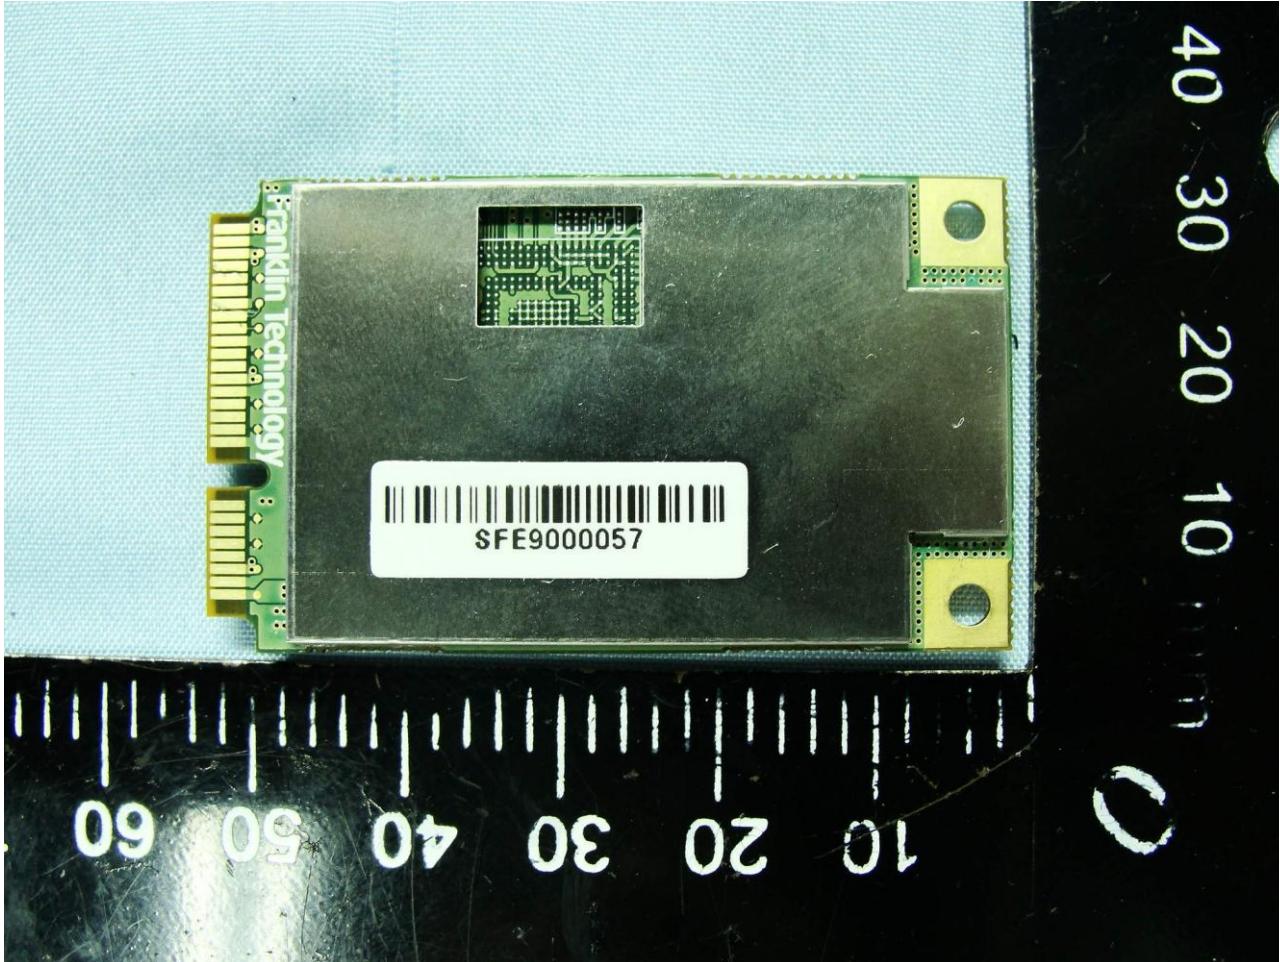

3. Internal Photograph of EUT

Brand Name: Franklin / Model Name: S600W

Brand Name: Franklin / Model Name: S600W

Brand Name: Franklin / Model Name: S600W

Brand Name: Franklin / Model Name: S600W

Brand Name: Franklin / Model Name: S600W

Brand Name: Franklin / Model Name: S600W

Brand Name: Franklin / Model Name: S600W

**Brand Name: Franklin / Model Name: S600W**

Brand Name: Franklin / Model Name: S600W

**WiMAX Aux. Antenna <Tx / Rx>**

**Brand Name: Franklin / Model Name: S600W**