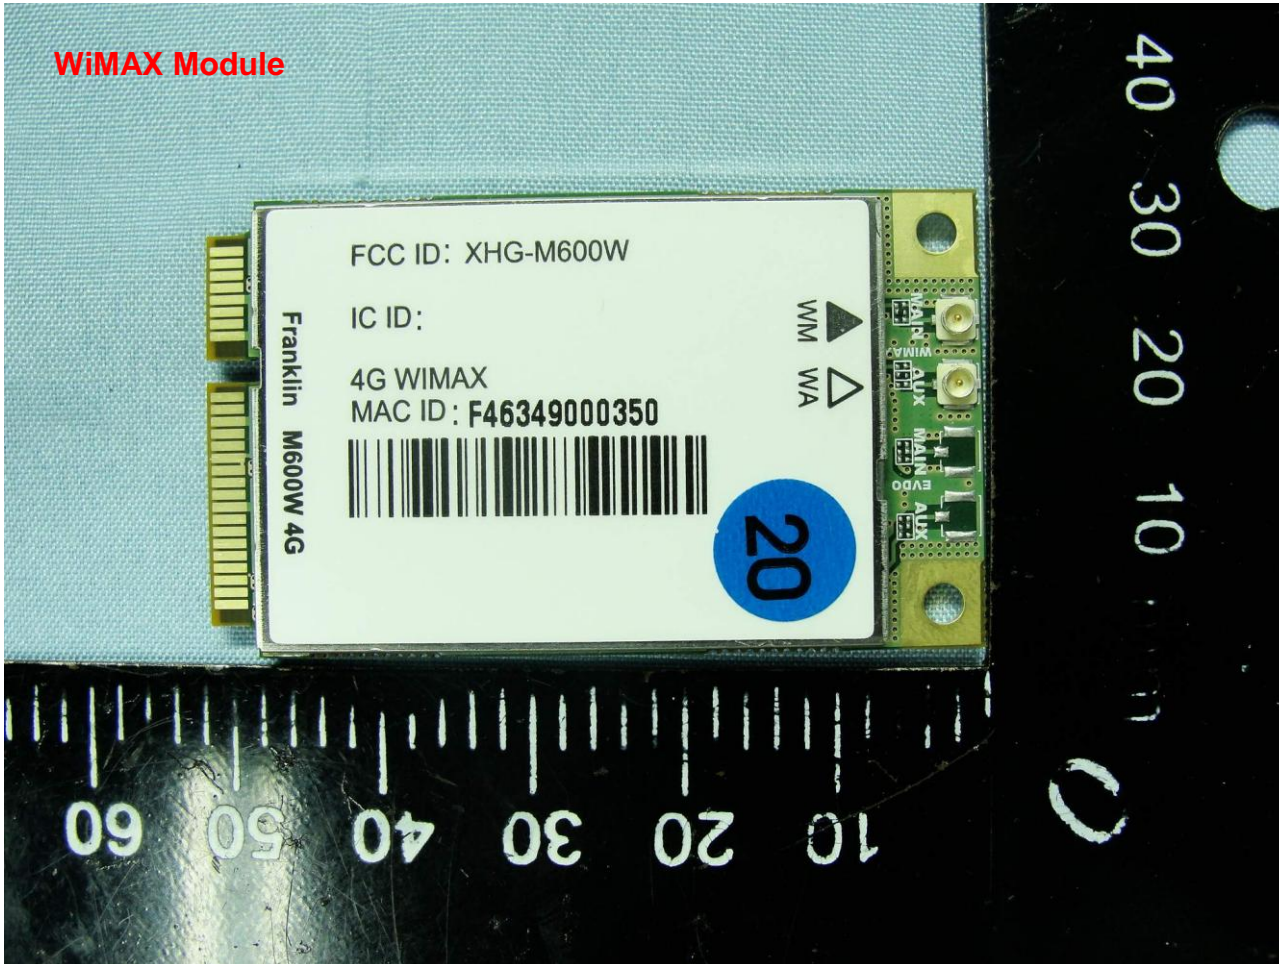

3. Internal Photograph of EUT

Brand Name: Franklin / Model Name: S600W

Brand Name: Franklin / Model Name: S600W

Brand Name: Franklin / Model Name: S600W

Brand Name: Franklin / Model Name: S600W

Brand Name: Franklin / Model Name: S600W

Brand Name: Franklin / Model Name: S600W

Brand Name: Franklin / Model Name: S600W

**Brand Name: Franklin / Model Name: S600W**

Brand Name: Franklin / Model Name: S600W

**WiMAX Aux. Antenna <Tx / Rx>**

**Brand Name: Franklin / Model Name: S600W**