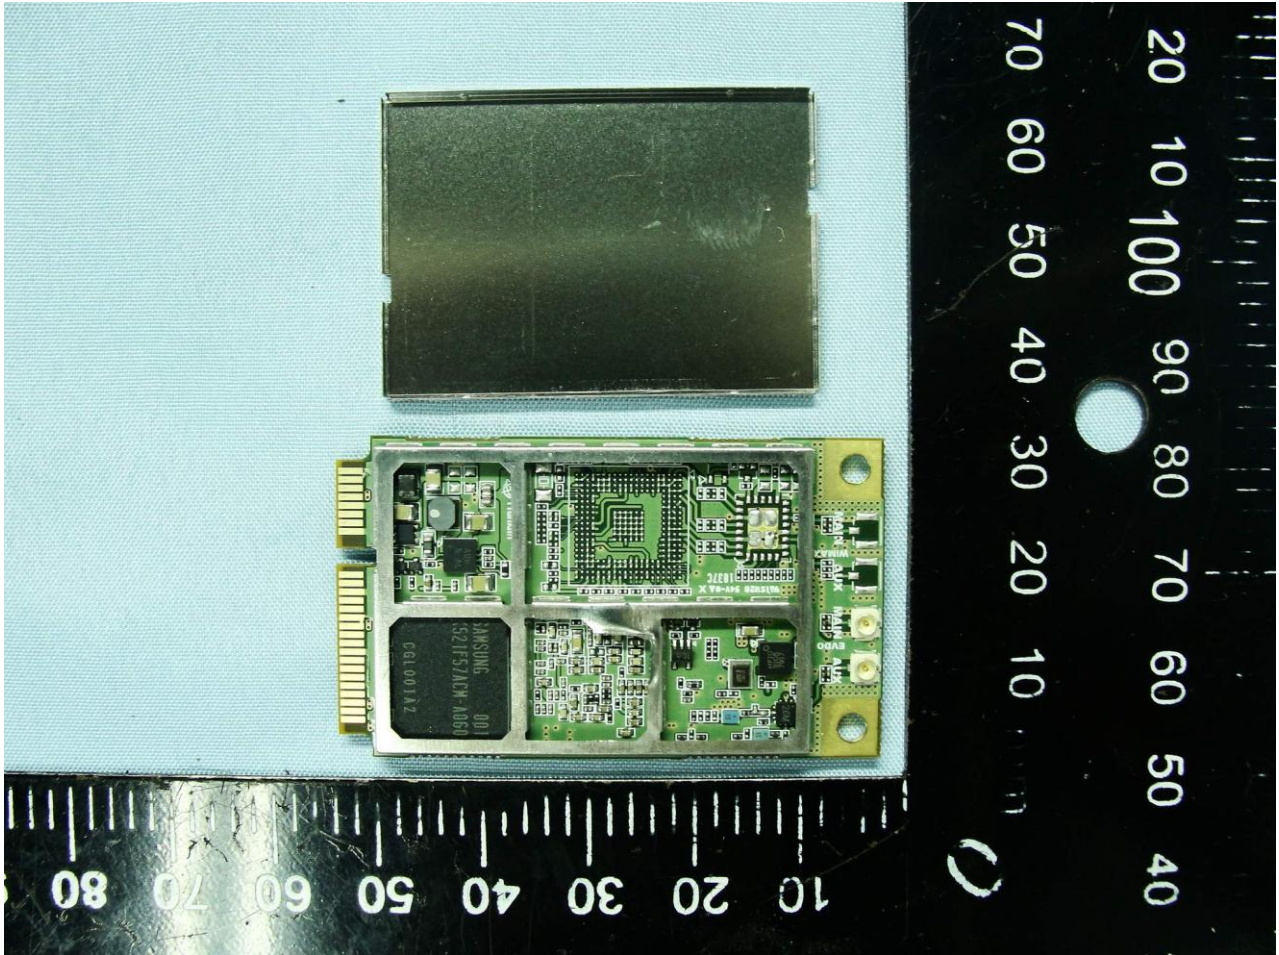

3. Internal Photograph of EUT

Brand Name: Franklin / Model Name: S600C

Brand Name: Franklin / Model Name: S600C

Brand Name: Franklin / Model Name: S600C

**WWAN Module**

Brand Name: Franklin / Model Name: S600C

Brand Name: Franklin / Model Name: S600C

Brand Name: Franklin / Model Name: S600C

Brand Name: Franklin / Model Name: S600C

WWAN Main Antenna <Tx / Rx>

Brand Name: Franklin / Model Name: S600C

Brand Name: Franklin / Model Name: S600C

**Brand Name: Franklin / Model Name: S600C**