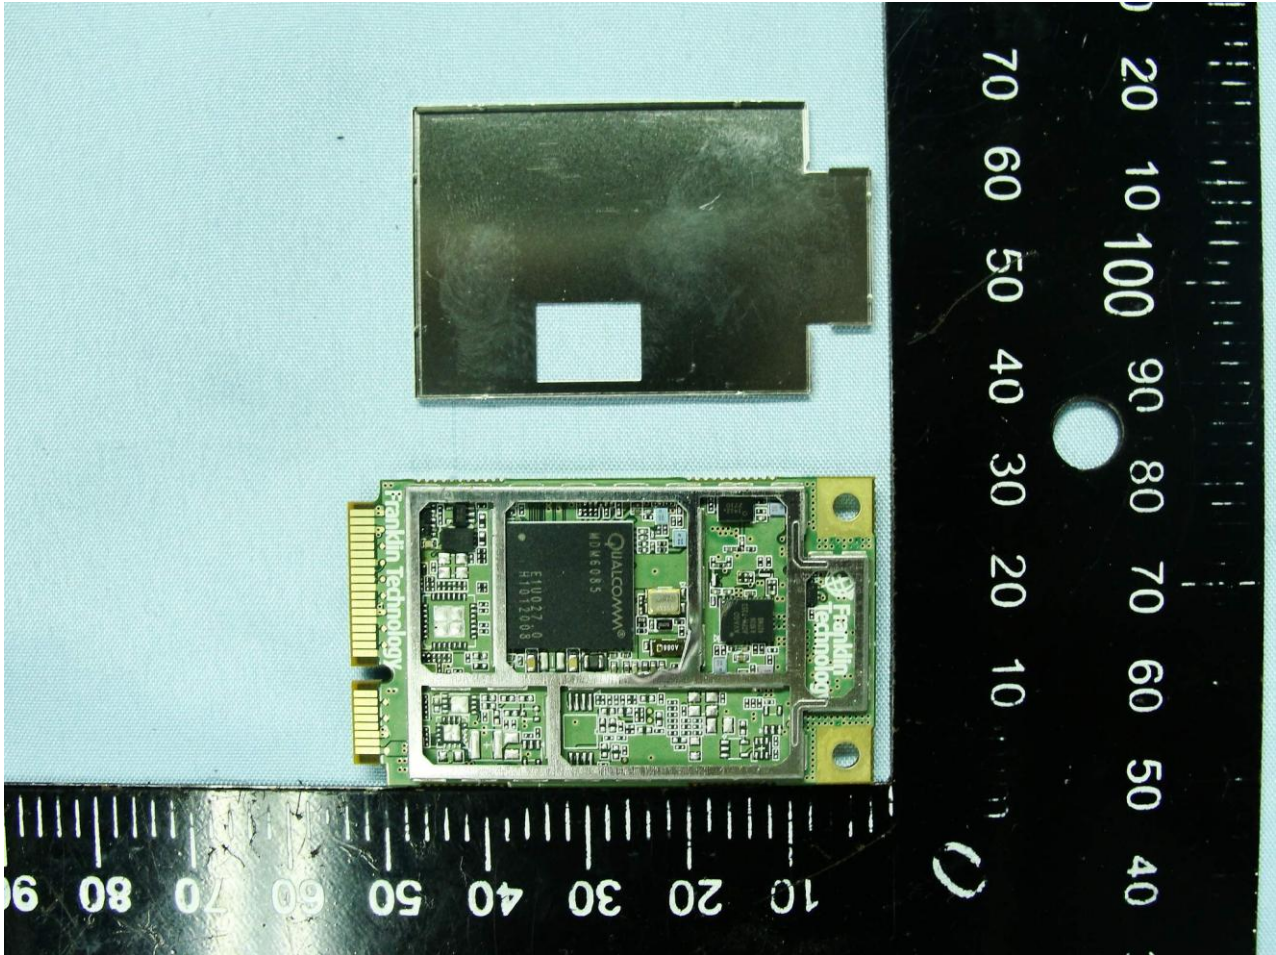

3. Internal Photograph of EUT

Brand Name: Franklin / Model Name: S600C

Brand Name: Franklin / Model Name: S600C

Brand Name: Franklin / Model Name: S600C

**WWAN Module**

Brand Name: Franklin / Model Name: S600C

Brand Name: Franklin / Model Name: S600C

Brand Name: Franklin / Model Name: S600C

Brand Name: Franklin / Model Name: S600C

WWAN Main Antenna <Tx / Rx>

Brand Name: Franklin / Model Name: S600C

Brand Name: Franklin / Model Name: S600C

**Brand Name: Franklin / Model Name: S600C**