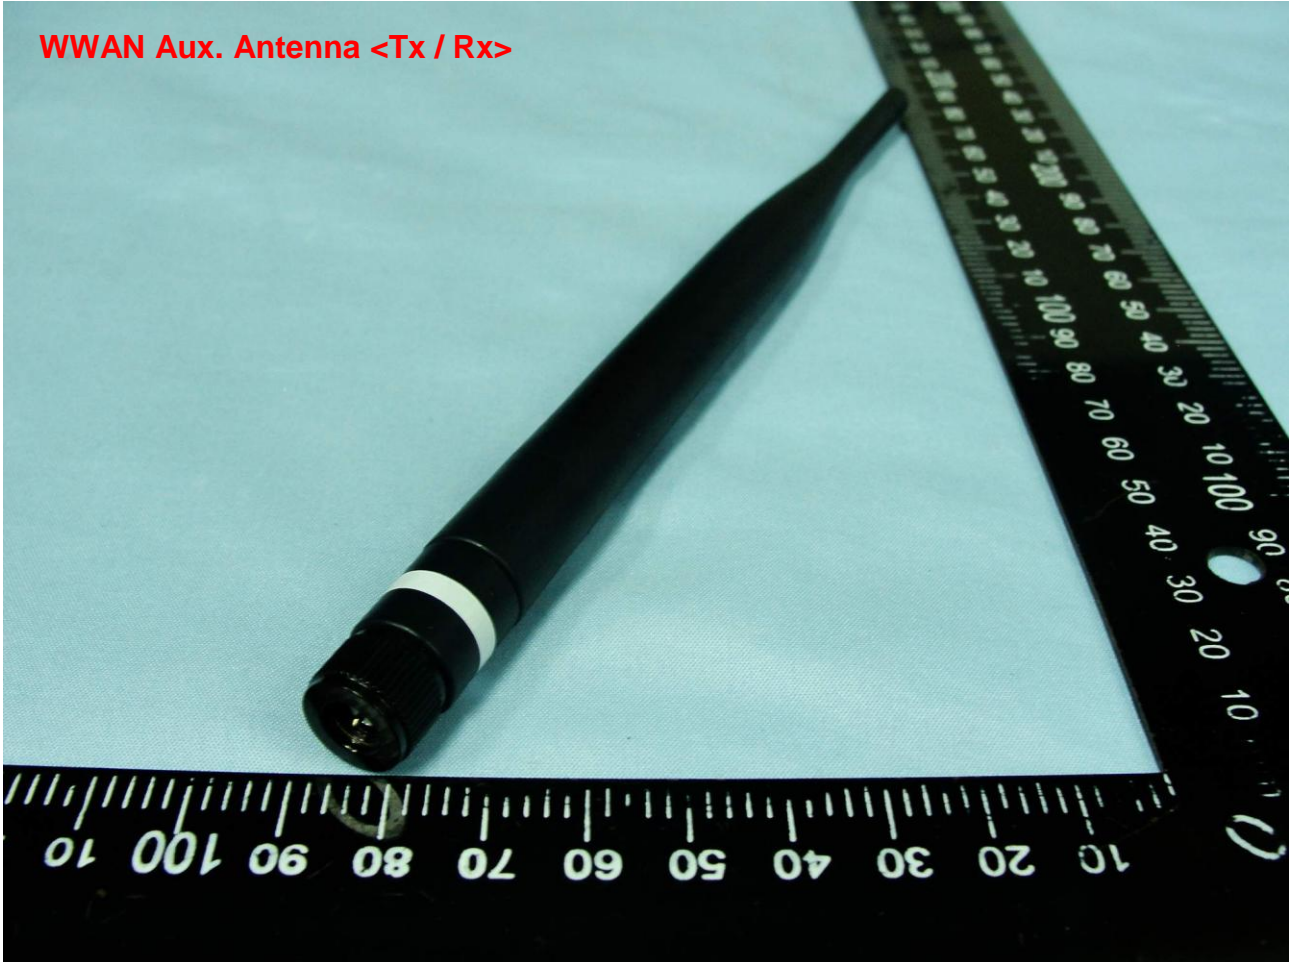

Brand Name: Franklin / Model Name: S600C

Brand Name: Franklin / Model Name: S600C

Brand Name: Franklin / Model Name: S600C

WWAN Main Antenna <Tx / Rx>

Brand Name: Franklin / Model Name: S600C

Brand Name: Franklin / Model Name: S600C