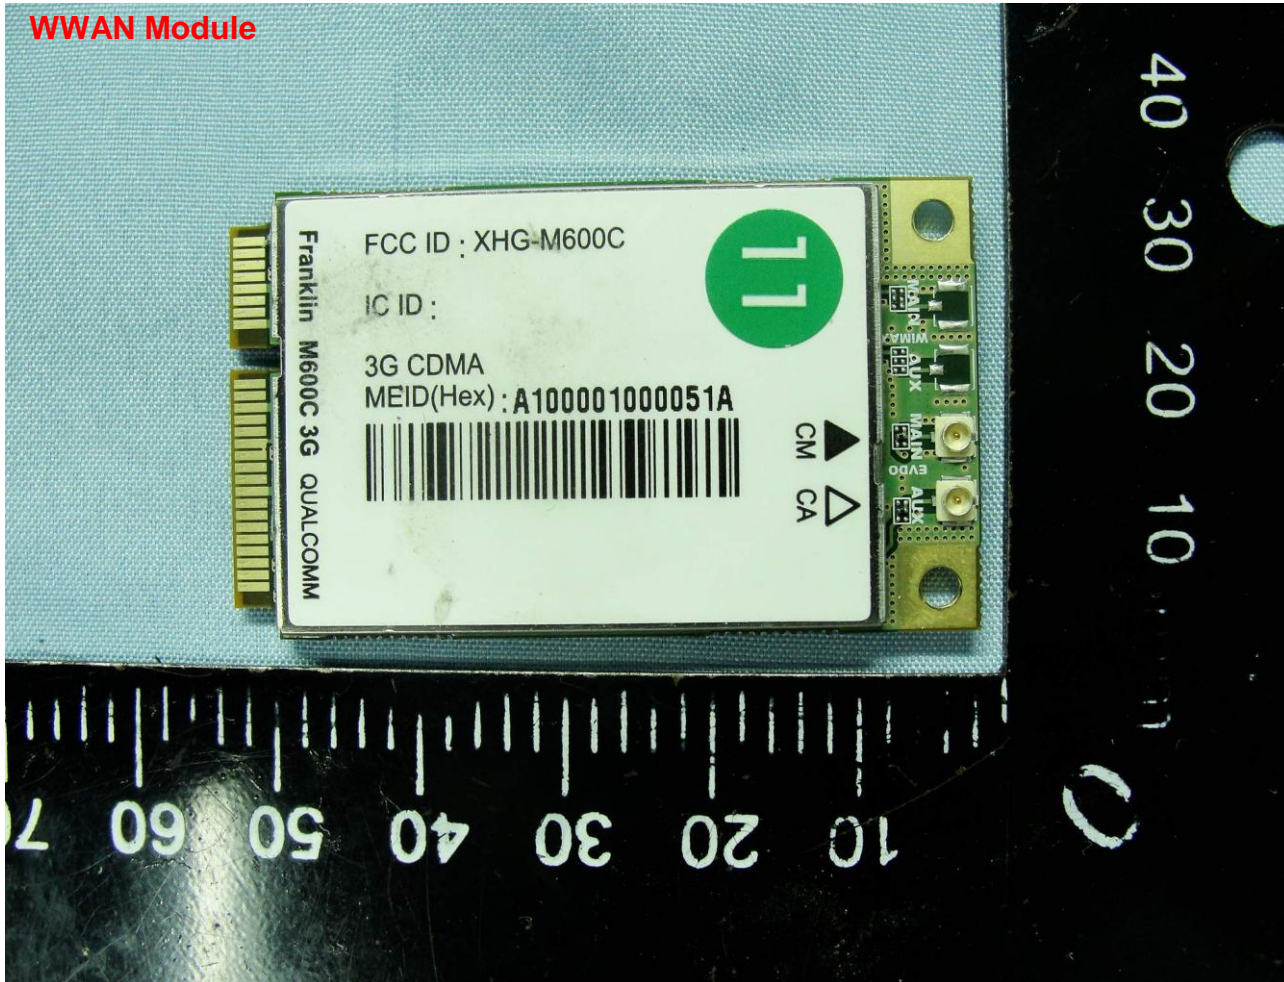

3. Internal Photograph of EUT

Brand Name: Franklin / Model Name: S600C

Brand Name: Franklin / Model Name: S600C

Brand Name: Franklin / Model Name: S600C

**WWAN Module**

Brand Name: Franklin / Model Name: S600C

Brand Name: Franklin / Model Name: S600C

Brand Name: Franklin / Model Name: S600C

Brand Name: Franklin / Model Name: S600C

WWAN Main Antenna <Tx / Rx>

Brand Name: Franklin / Model Name: S600C

Brand Name: Franklin / Model Name: S600C

**Brand Name: Franklin / Model Name: S600C**