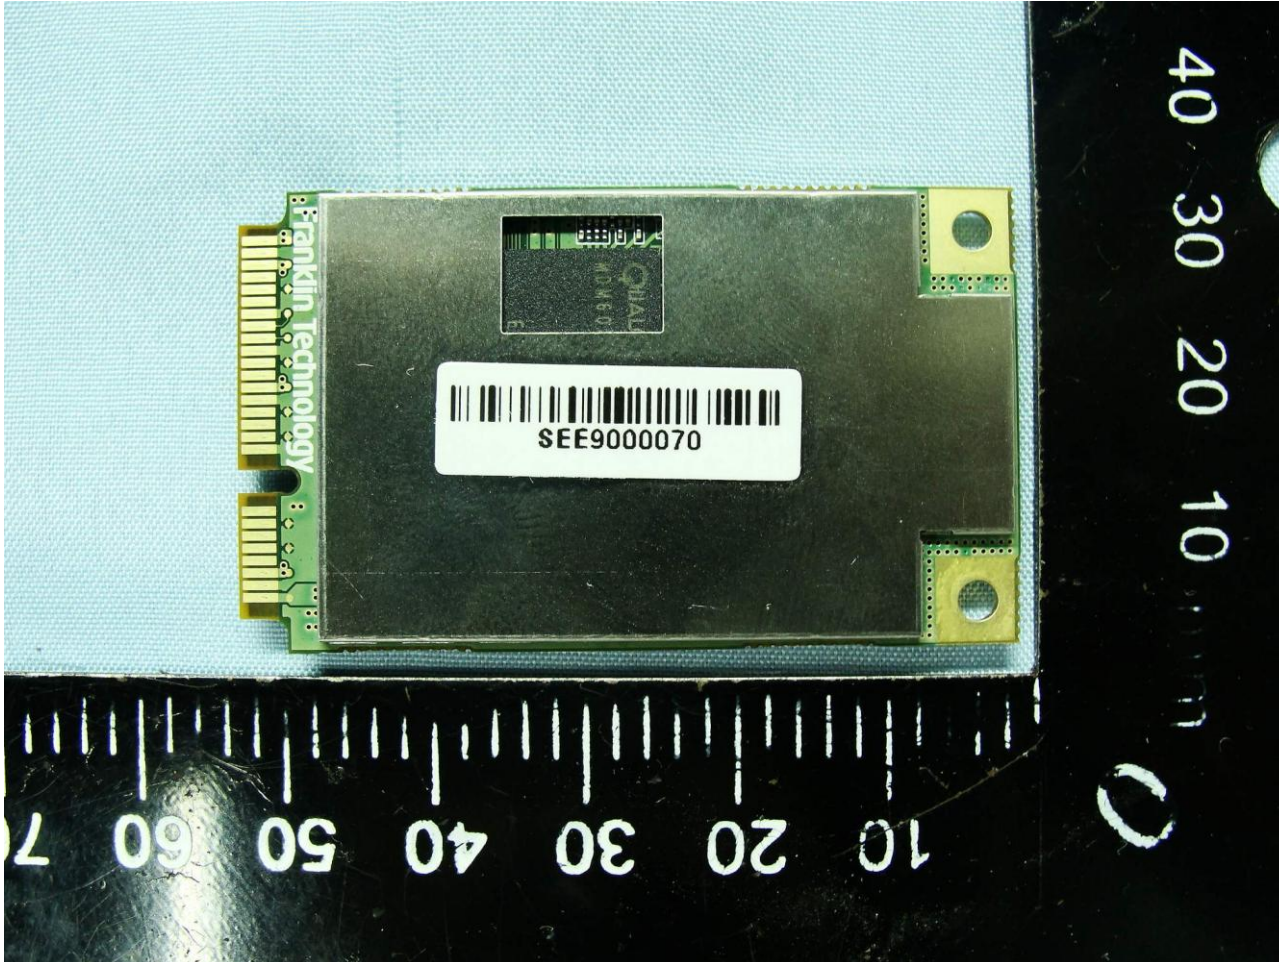

3. Internal Photograph of EUT

Brand Name: Franklin / Model Name: S600C

Brand Name: Franklin / Model Name: S600C

Brand Name: Franklin / Model Name: S600C

**WWAN Module**

Brand Name: Franklin / Model Name: S600C

Brand Name: Franklin / Model Name: S600C

Brand Name: Franklin / Model Name: S600C

Brand Name: Franklin / Model Name: S600C

WWAN Main Antenna <Tx / Rx>

Brand Name: Franklin / Model Name: S600C

Brand Name: Franklin / Model Name: S600C

**Brand Name: Franklin / Model Name: S600C**