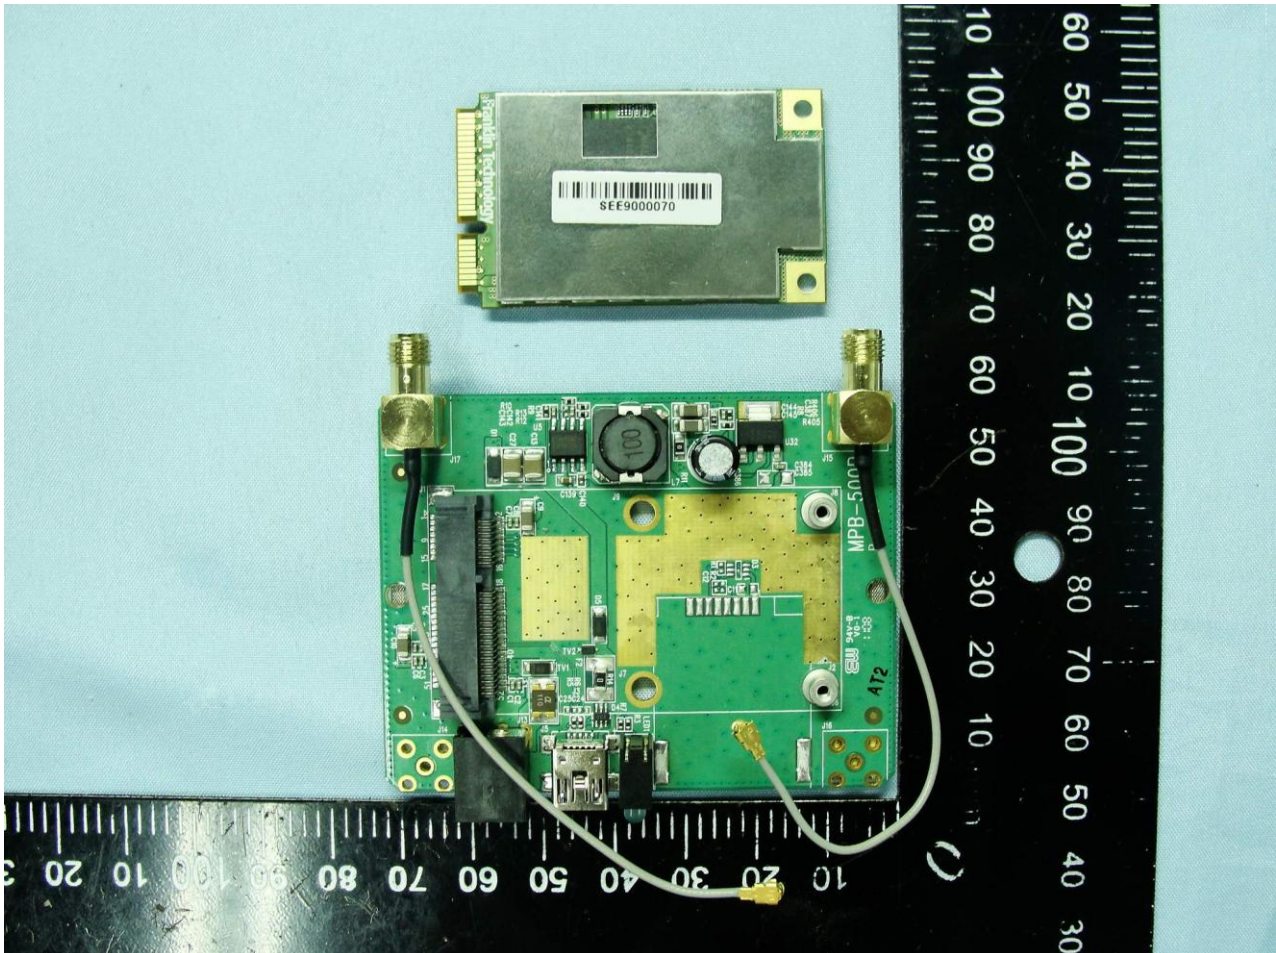

3. Internal Photograph of EUT

Brand Name: Franklin / Model Name: S600C

Brand Name: Franklin / Model Name: S600C

Brand Name: Franklin / Model Name: S600C

**WWAN Module**

Brand Name: Franklin / Model Name: S600C

Brand Name: Franklin / Model Name: S600C

Brand Name: Franklin / Model Name: S600C

Brand Name: Franklin / Model Name: S600C

WWAN Main Antenna <Tx / Rx>

Brand Name: Franklin / Model Name: S600C

Brand Name: Franklin / Model Name: S600C

**Brand Name: Franklin / Model Name: S600C**