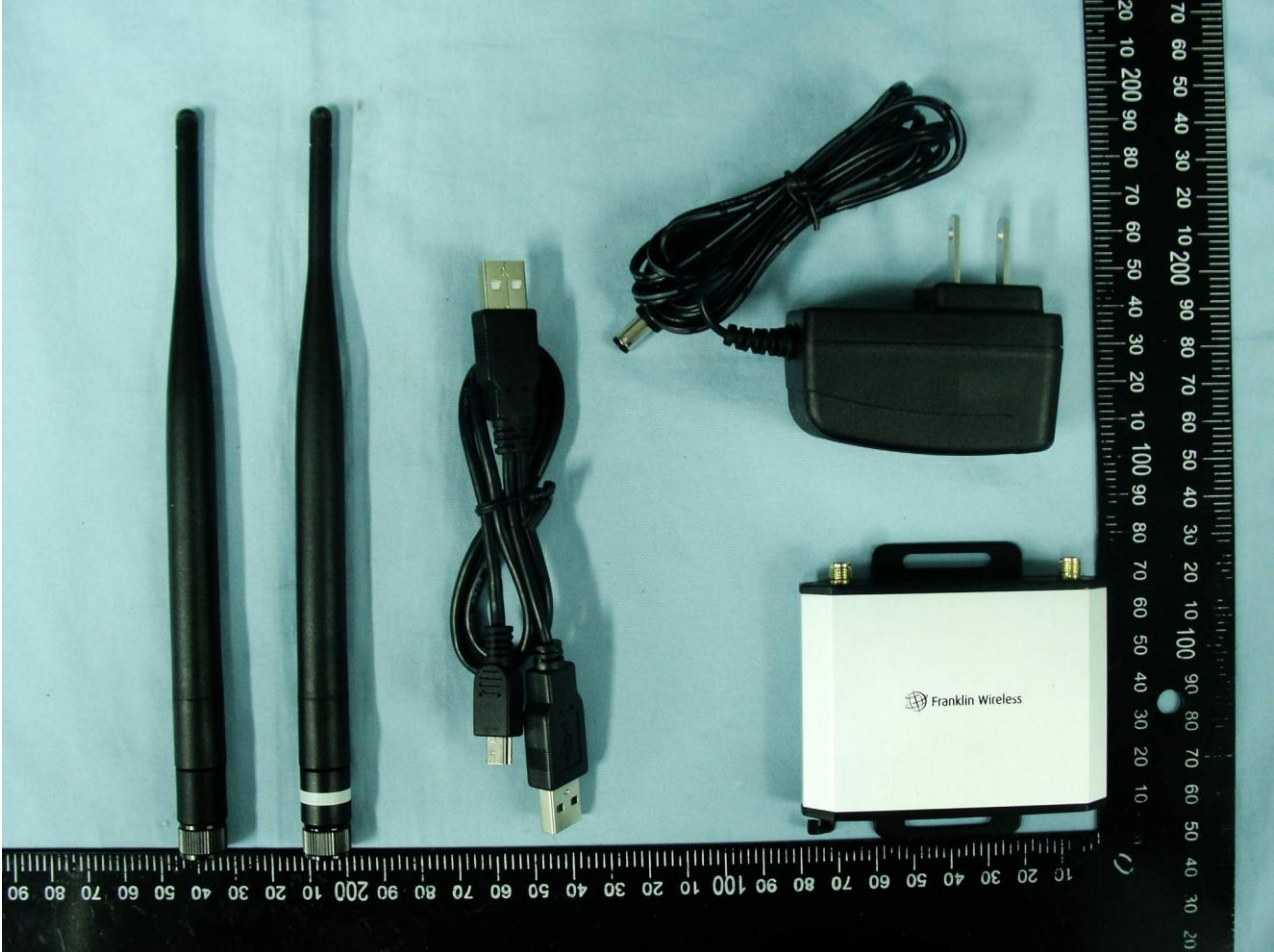

1. External Photograph of EUT

Brand Name: Franklin / Model Name: S600C

Brand Name: Franklin / Model Name: S600C

2. Photograph of Accessory

Brand Name: Franklin / Model Name: S600C

List of Accessory:

| Specification of Accessory | | |
|-----------------------------------|-------------------------|---|
| AC Adapter | Brand Name | Bestec |
| | Model Name | EA0121WAA |
| USB Cable | Signal Line Type | 0.4 meter shielded cable without ferrite core |
| WWAN Module | Brand Name | Franklin |
| | Model Name | M600C |

Remark: For accessories equipped with this EUT, please refer to the following photos.

Brand Name: Franklin / Model Name: S600C

Brand Name: Franklin / Model Name: S600C