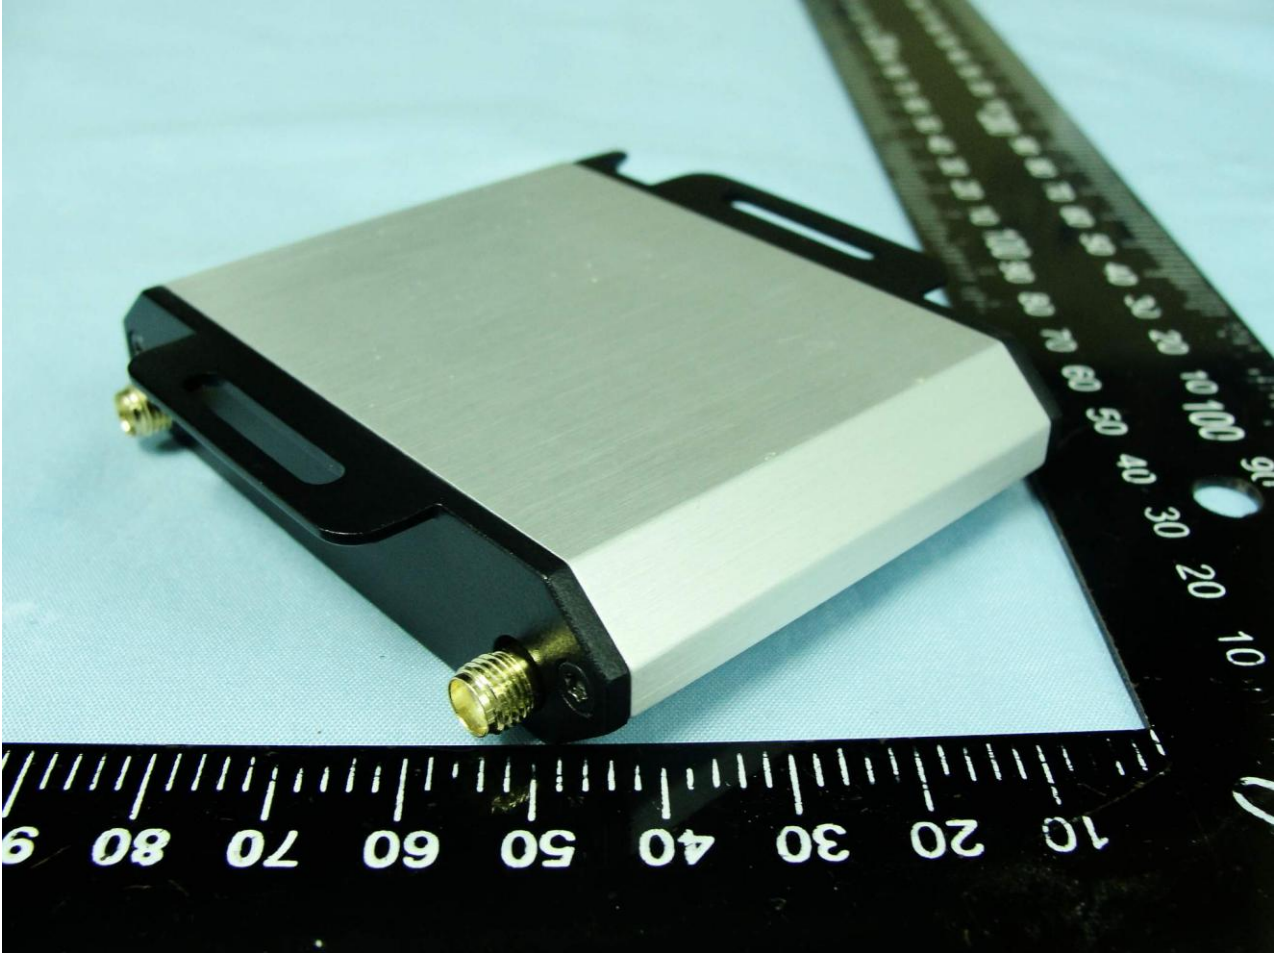

1. External Photograph of EUT

Brand Name: Franklin / Model Name: S600C

Brand Name: Franklin / Model Name: S600C

2. Photograph of Accessory

Brand Name: Franklin / Model Name: S600C

List of Accessory:

| Specification of Accessory | | |
|-----------------------------------|-------------------------|---|
| AC Adapter | Brand Name | Bestec |
| | Model Name | EA0121WAA |
| USB Cable | Signal Line Type | 0.4 meter shielded cable without ferrite core |
| WWAN Module | Brand Name | Franklin |
| | Model Name | M600C |

Remark: For accessories equipped with this EUT, please refer to the following photos.

Brand Name: Franklin / Model Name: S600C

Brand Name: Franklin / Model Name: S600C