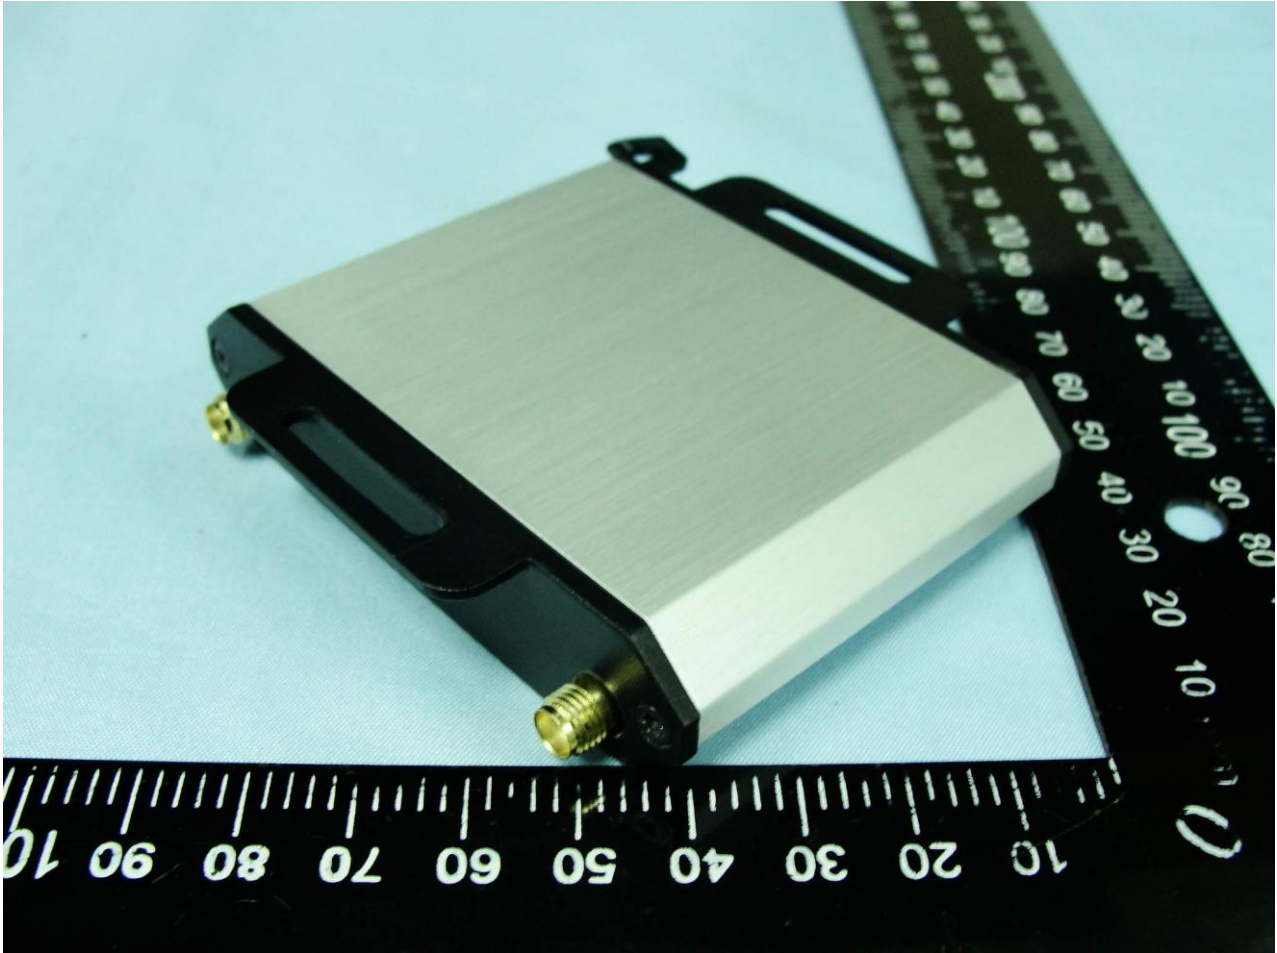

1. External Photograph of EUT

Brand Name: Franklin / Model Name: S600

Brand Name: Franklin / Model Name: S600

2. Photograph of Accessory

Brand Name: Franklin / Model Name: S600

List of Accessory:

Specification of Accessory		
AC Adapter	Brand Name	Bestec
	Model Name	EA0121WAA
USB Cable	Signal Line Type	0.4 meter shielded cable without ferrite core
WWAN Module	Brand Name	Franklin
	Model Name	M600
WiMAX Module	Brand Name	Franklin
	Model Name	M600

Remark: For accessories equipped with this EUT, please refer to the following photos.

Brand Name: Franklin / Model Name: S600

Brand Name: Franklin / Model Name: S600