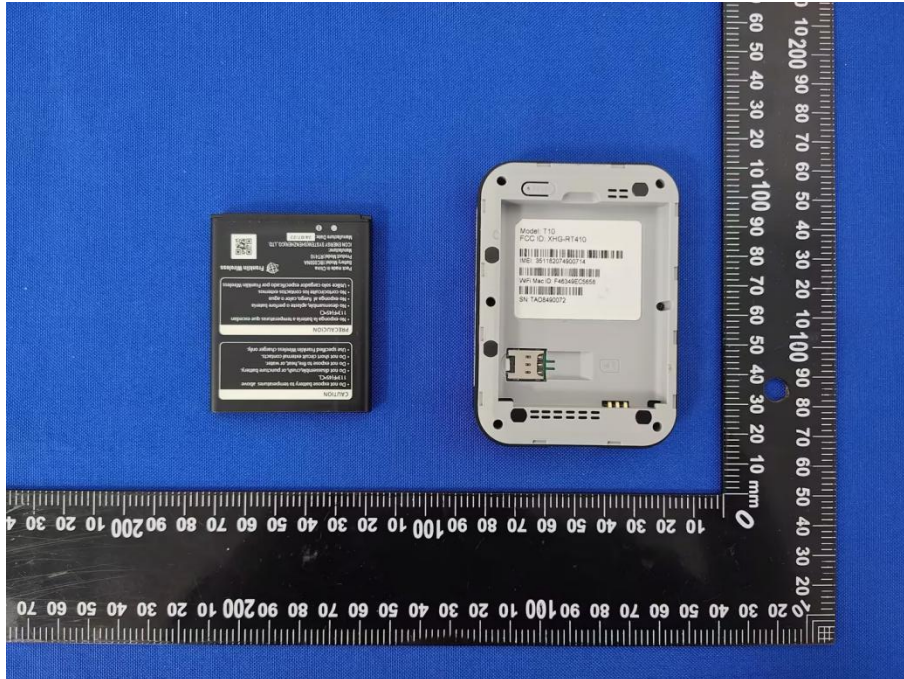

ANNEX D EUT INTERNAL PHOTOS

EUT UNCOVER VIEW 1

EUT UNCOVER VIEW 2

EUT UNCOVER VIEW 3

EUT UNCOVER VIEW 4

MAIN BOARD TOP VIEW (WITH SHIELDING)

MAIN BOARD TOP VIEW (WITHOUT SHIELDING)

MAIN BOARD REAR VIEW (WITH SHIELDING)

MAIN BOARD REAR VIEW (WITHOUT SHIELDING)

BATTERY

--BLANK BELOW--