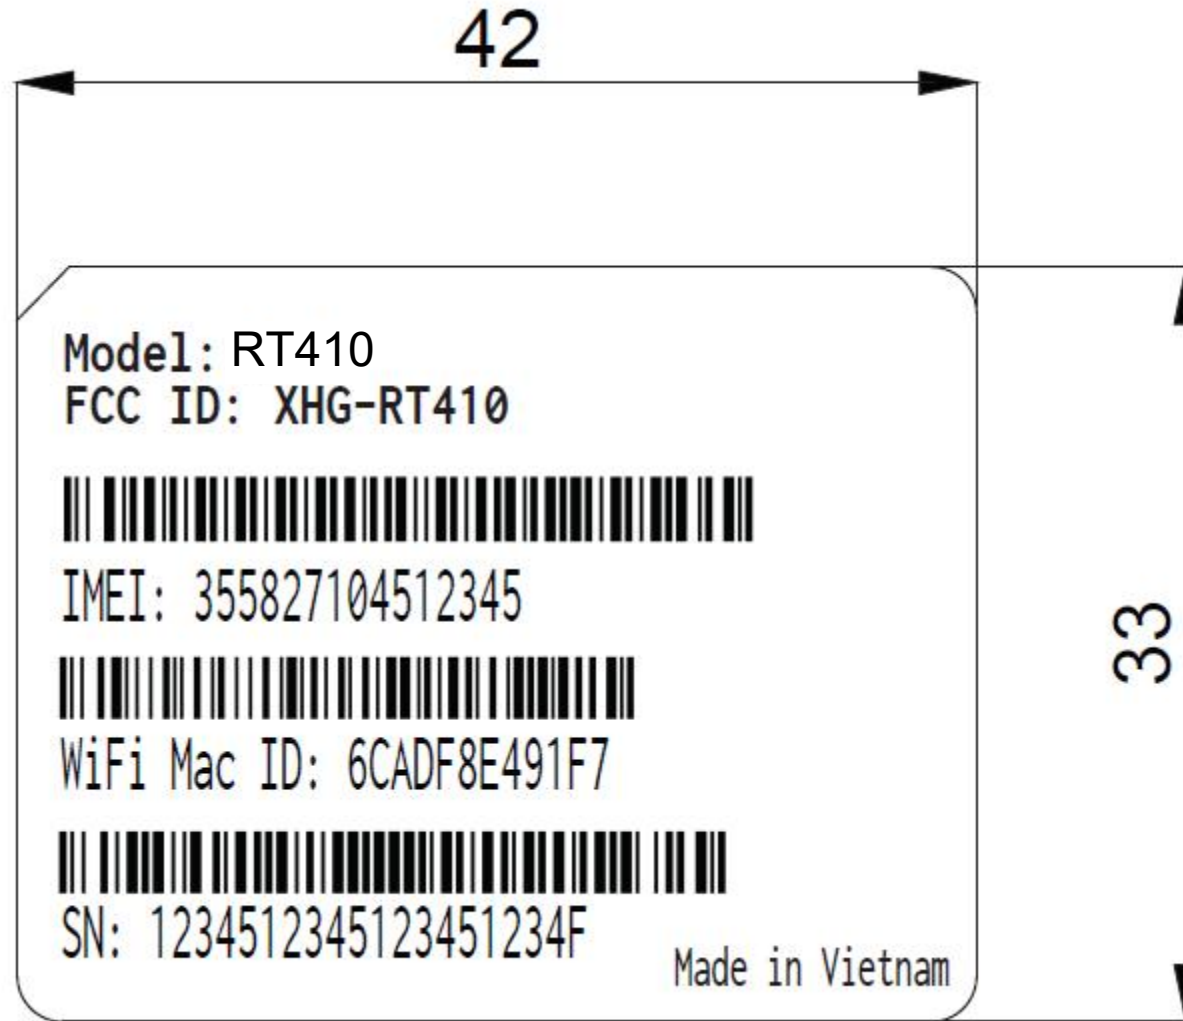

RT410 Device Label Artwork

T10 Device Label Location