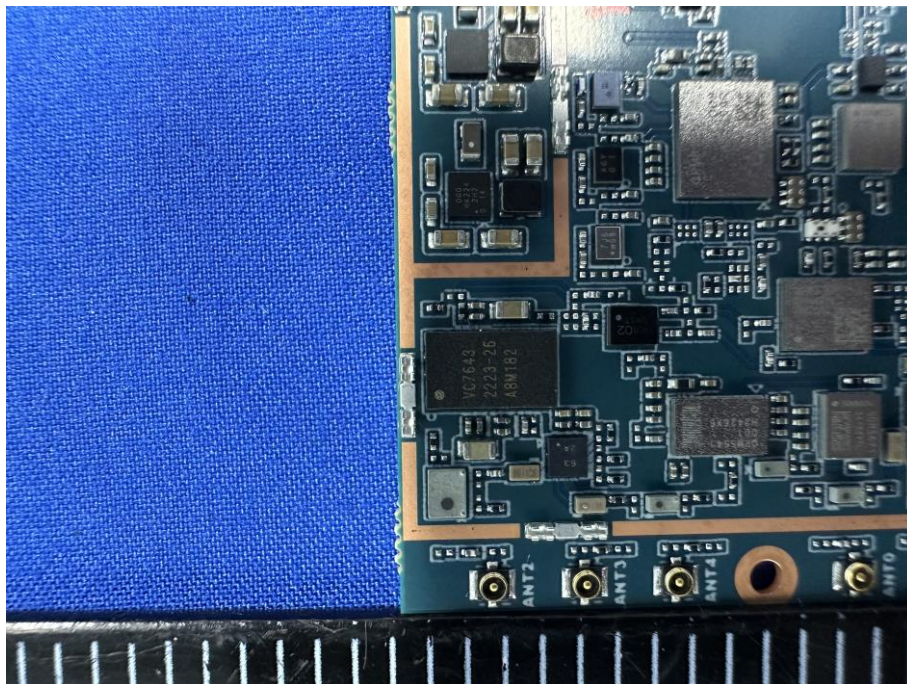

EUT INTERNAL PHOTOS

EUT UNCOVER VIEW 1

EUT UNCOVER VIEW 2

EUT UNCOVER VIEW 3

EUT UNCOVER VIEW 4

MAIN BOARD TOP VIEW 1 (WITH SHIELDING)

MAIN BOARD TOP VIEW 1 (WITHOUT SHIELDING)

MAIN BOARD REAR VIEW 1 (WITH SHIELDING)

MAIN BOARD TOP VIEW 2 (WITHOUT SHIELDING)

MAIN BOARD TOP VIEW 2 (WITHOUT SHIELDING)

MAIN BOARD REAR VIEW 2 (WITH SHIELDING)

BATTERY (TOP)

BATTERY (REAR)

--BLANK BELOW--