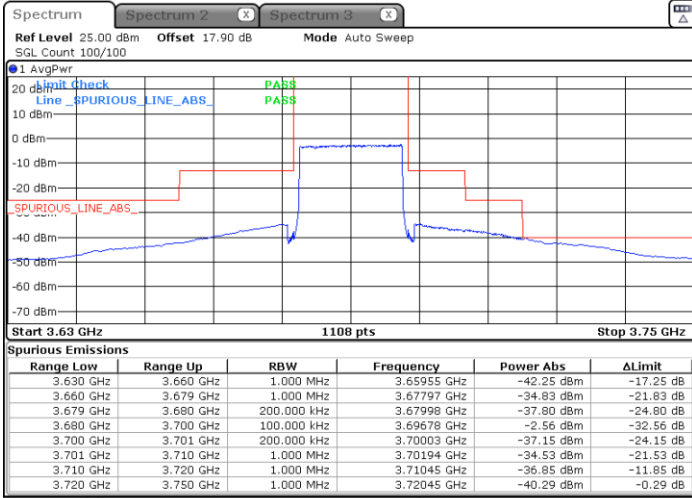

Date: 19 JUN 2021 12:30:57

Date: 19 JUN 2021 12:36:58

Lowest Channel / FullIRB

N/A

Date: 19 JUN 2021 12:24:55

LTE Band 48 / 20MHz

16QAM

Middle Channel / 1RB0

Middle Channel / 1RBmax

Date: 19 JUN 2021 12:32:57

Date: 19 JUN 2021 12:38:58

Middle Channel / FullIRB

N/A

Date: 19 JUN 2021 12:26:55

LTE Band 48 / 20MHz

16QAM

Highest Channel / 1RB0

Highest Channel / 1RBmax

Date: 19 JUN 2021 12:34:56

Date: 19 JUN 2021 12:40:57

Highest Channel / FullIRB

N/A

Date: 19 JUN 2021 14:47:20

LTE Band 48 / 5MHz

64QAM

Lowest Channel / 1RB0

Lowest Channel / 1RBmax

Date: 19 JUN 2021 11:29:42

Date: 19 JUN 2021 11:43:35

Lowest Channel / FullIRB

N/A

Date: 19 JUN 2021 11:37:36