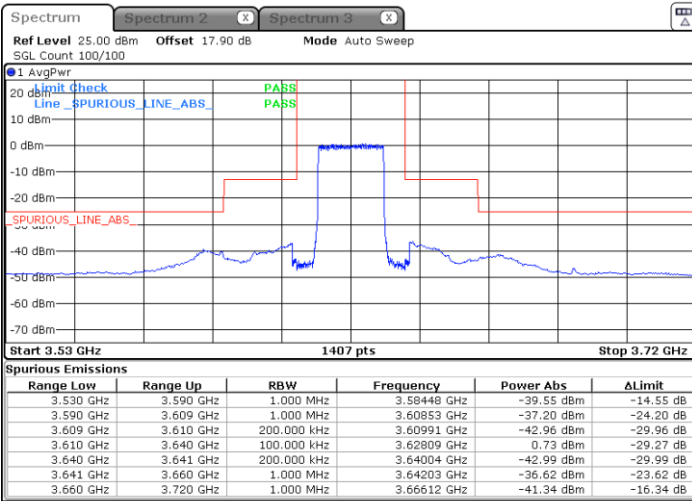

LTE Band 48 / 20MHz

QPSK

Lowest Channel / 1RB0

Lowest Channel / 1RBmax

Date: 19 JUN 2021 12:31:37

Date: 19 JUN 2021 12:37:39

Lowest Channel / FullIRB

N/A

Date: 19 JUN 2021 12:25:36

LTE Band 48 / 20MHz

QPSK

Middle Channel / 1RB0

Middle Channel / 1RBmax

Date: 19 JUN 2021 12:32:17

Date: 19 JUN 2021 12:38:19

Middle Channel / FullIRB

N/A

Date: 19 JUN 2021 12:26:16

LTE Band 48 / 20MHz

QPSK

Highest Channel / 1RB0

Highest Channel / 1RBmax

Date: 19.JUN.2021 12:35:36

Date: 19.JUN.2021 12:41:37

Highest Channel / FullIRB

N/A

Date: 19.JUN.2021 12:29:35

LTE Band 48 / 5MHz

16QAM

Lowest Channel / 1RB0

Lowest Channel / 1RBmax

Date: 19 JUN 2021 12:41:37