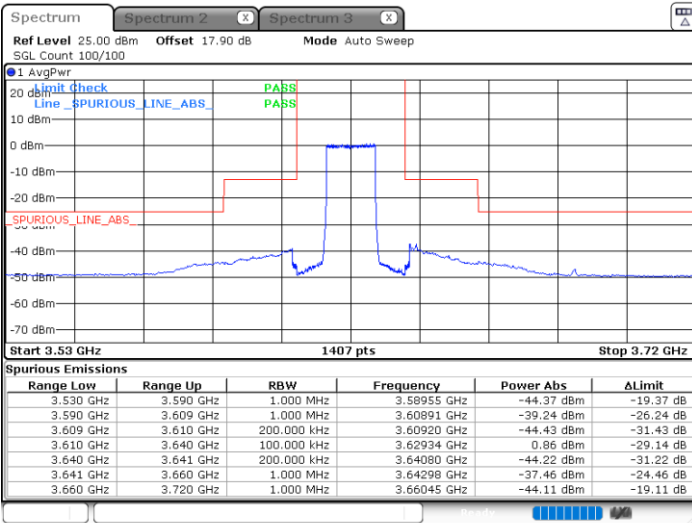

Date: 19 JUN 2021 11:58:53

LTE Band 48 / 15MHz

16QAM

Lowest Channel / 1RB0

Lowest Channel / 1RBmax

Date: 19 JUN 2021 12:06:54

Date: 19 JUN 2021 12:18:54

Lowest Channel / FullIRB

N/A

Date: 19 JUN 2021 12:12:54

LTE Band 48 / 15MHz

16QAM

Middle Channel / 1RB0

Middle Channel / 1RBmax

Date: 19 JUN 2021 12:08:54

Date: 19 JUN 2021 12:20:53

Middle Channel / FullIRB

N/A

Date: 19 JUN 2021 12:14:53

LTE Band 48 / 15MHz

16QAM

Highest Channel / 1RB0

Highest Channel / 1RBmax

Date: 19.JUN.2021 12:10:53

Date: 19.JUN.2021 12:22:53

Highest Channel / FullIRB

N/A

Date: 19.JUN.2021 12:16:53

LTE Band 48 / 20MHz

16QAM

Lowest Channel / 1RB0

Lowest Channel / 1RBmax