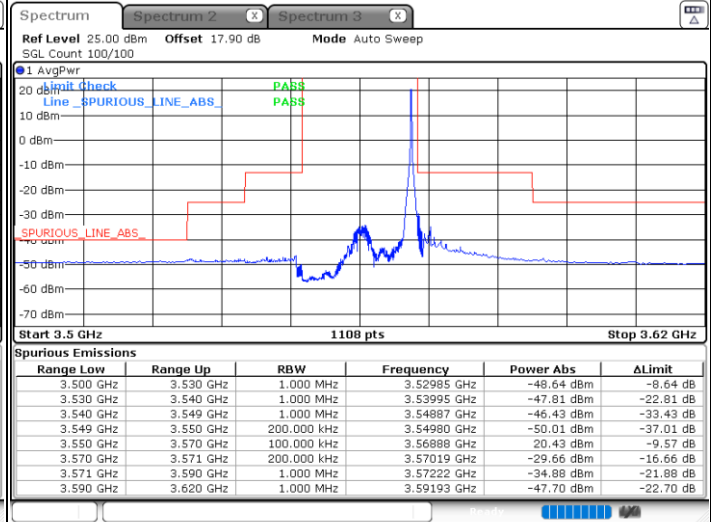

QPSK

Highest Channel / 1RB0

Highest Channel / 1RBmax

Date: 19.JUN.2021 12:10:13

Date: 19.JUN.2021 12:22:13

Highest Channel / FullIRB

N/A

Date: 19.JUN.2021 14:37:31

LTE Band 48 / 20MHz

QPSK

Lowest Channel / 1RB0

Lowest Channel / 1RBmax

Date: 19 JUN 2021 12:31:37

Date: 19 JUN 2021 12:37:39

Lowest Channel / FullIRB

N/A

Date: 19 JUN 2021 12:25:36

LTE Band 48 / 20MHz

QPSK

Middle Channel / 1RB0

Middle Channel / 1RBmax

Date: 19 JUN 2021 12:32:17

Date: 19 JUN 2021 12:38:19

Middle Channel / FullIRB

N/A

Date: 19 JUN 2021 12:26:16

LTE Band 48 / 20MHz

QPSK

Highest Channel / 1RB0

Highest Channel / 1RBmax

Date: 19.JUN.2021 12:35:36

Date: 19.JUN.2021 12:41:37