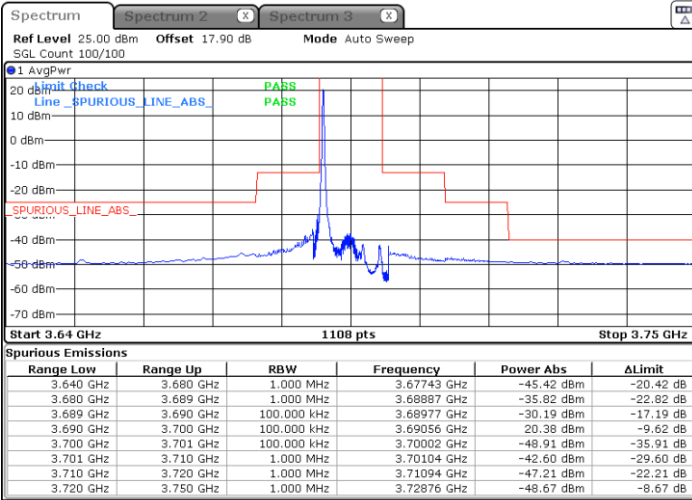

Lowest Channel / FullIRB

N/A

Date: 19 JUN 2021 11:55:35

LTE Band 48 / 10MHz

QPSK

MiddleChannel / 1RB0

Middle Channel / 1RBmax

Date: 19.JUN.2021 11:50:15

Date: 19.JUN.2021 12:02:14

Middle Channel / FullIRB

N/A

Date: 19.JUN.2021 11:56:14

LTE Band 48 / 10MHz

QPSK

Highest Channel / 1RB0

Highest Channel / 1RBmax

Date: 19 JUN 2021 11:53:34

Date: 19 JUN 2021 12:05:33

Highest Channel / FullIRB

N/A

Date: 19 JUN 2021 11:59:34

LTE Band 48 / 15MHz

QPSK

Lowest Channel / 1RB0

Lowest Channel / 1RBmax

Date: 19 JUN 2021 12:06:14

Date: 19 JUN 2021 12:18:13

Lowest Channel / FullIRB

N/A

Date: 19 JUN 2021 12:12:13

LTE Band 48 / 15MHz

QPSK