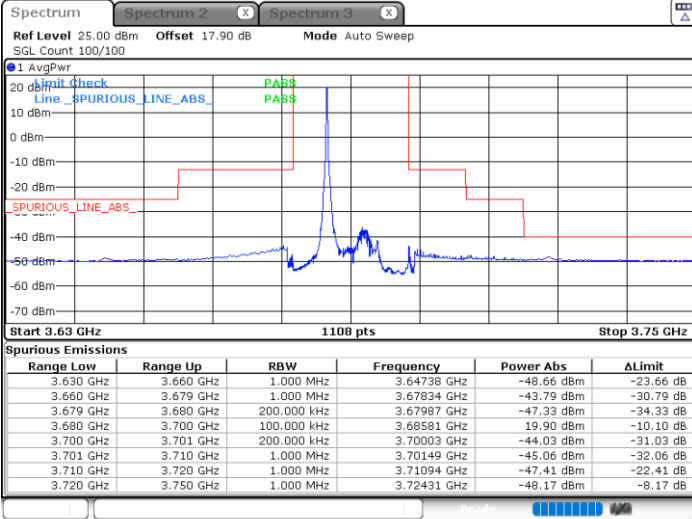

Lowest Channel / 1RBmax

Date: 19 JUN 2021 12:06:14

Date: 19 JUN 2021 12:18:13

Lowest Channel / FullIRB

N/A

Date: 19 JUN 2021 12:12:13

LTE Band 48 / 15MHz

QPSK

Middle Channel / 1RB0

Middle Channel / 1RBmax

Date: 19 JUN 2021 12:09:33

Date: 19 JUN 2021 12:21:33

Middle Channel / FullIRB

N/A

Date: 19 JUN 2021 12:15:33

LTE Band 48 / 15MHz

QPSK

Highest Channel / 1RB0

Highest Channel / 1RBmax

Date: 19.JUN.2021 12:10:13

Date: 19.JUN.2021 12:22:13

Highest Channel / FullIRB

N/A

Date: 19.JUN.2021 14:37:31

LTE Band 48 / 20MHz

QPSK

Lowest Channel / 1RB0

Lowest Channel / 1RBmax

Date: 19 JUN 2021 12:31:37

Date: 19 JUN 2021 12:37:39

Lowest Channel / FullIRB

N/A