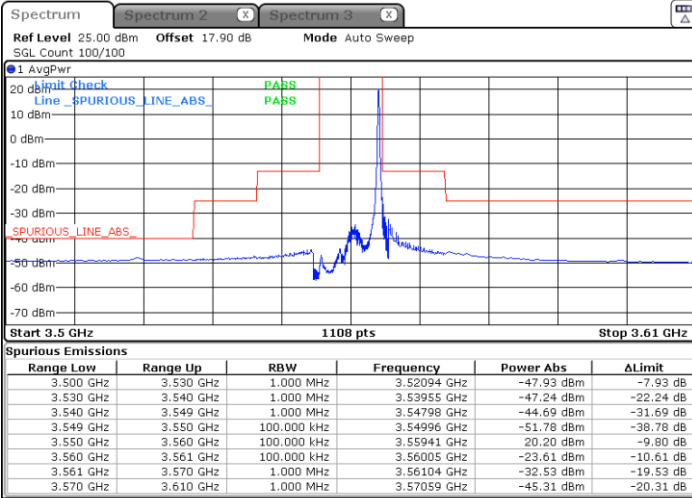

Highest Channel / 1RBmax

Date: 19.JUN.2021 11:34:56

Date: 19.JUN.2021 11:46:54

Highest Channel / FullIRB

N/A

Date: 19.JUN.2021 11:40:55

LTE Band 48 / 10MHz

16QAM

Lowest Channel / 1RB0

Lowest Channel / 1RBmax

Date: 19.JUN.2021 11:48:55

Date: 19.JUN.2021 12:00:54

Lowest Channel / FullIRB

N/A

Date: 19.JUN.2021 12:00:54

LTE Band 48 / 10MHz

16QAM

MiddleChannel / 1RB0

Middle Channel / 1RBmax

Date: 19.JUN.2021 11:50:54

Date: 19.JUN.2021 12:02:53

Middle Channel / FullIRB

N/A

Date: 19.JUN.2021 11:56:54

LTE Band 48 / 10MHz

16QAM

Highest Channel / 1RB0

Highest Channel / 1RBmax

Date: 19 JUN 2021 11:52:54

Date: 19 JUN 2021 12:04:53

Highest Channel / FullIRB

N/A