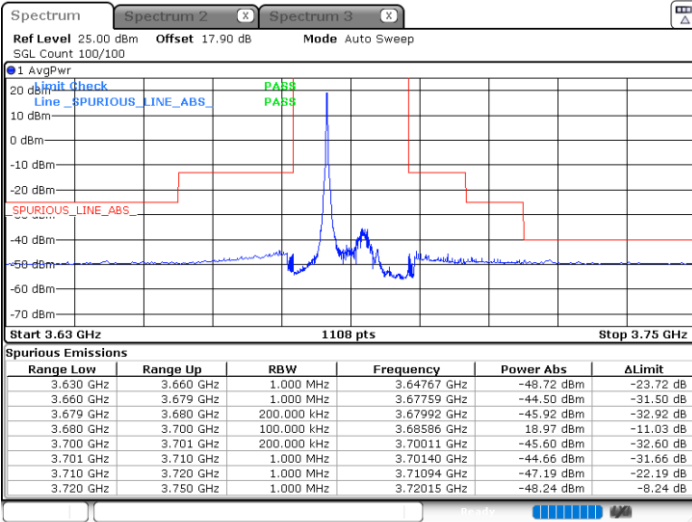

N/A

Date: 19 JUN 2021 12:12:54

LTE Band 48 / 15MHz

16QAM

Middle Channel / 1RB0

Middle Channel / 1RBmax

Date: 19 JUN 2021 12:08:54

Date: 19 JUN 2021 12:20:53

Middle Channel / FullIRB

N/A

Date: 19 JUN 2021 12:14:53

LTE Band 48 / 15MHz

16QAM

Highest Channel / 1RB0

Highest Channel / 1RBmax

Date: 19.JUN.2021 12:10:53

Date: 19.JUN.2021 12:22:53

Highest Channel / FullIRB

N/A

Date: 19.JUN.2021 12:16:53

LTE Band 48 / 20MHz

16QAM

Lowest Channel / 1RB0

Lowest Channel / 1RBmax

Date: 19 JUN 2021 12:30:57

Date: 19 JUN 2021 12:36:58

Lowest Channel / FullIRB

N/A

Date: 19 JUN 2021 12:24:55

LTE Band 48 / 20MHz

16QAM

Middle Channel / 1RB0