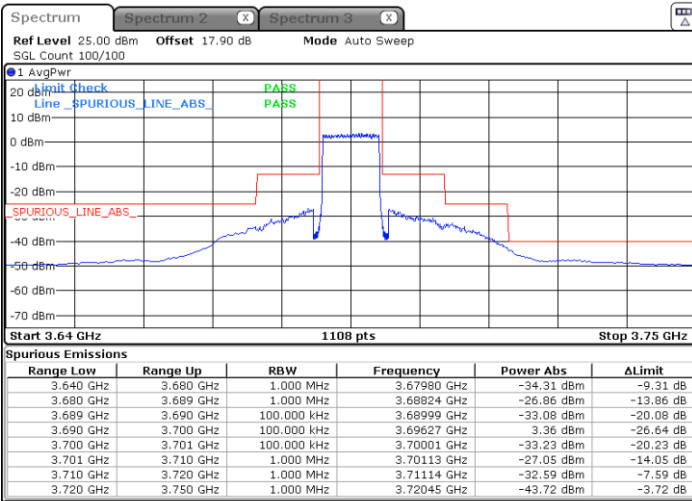

Lowest Channel / FullIRB

N/A

Date: 19 JUN 2021 11:55:35

LTE Band 48 / 10MHz

QPSK

MiddleChannel / 1RB0

Middle Channel / 1RBmax

Date: 19.JUN.2021 11:50:15

Date: 19.JUN.2021 12:02:14

Middle Channel / FullIRB

N/A

Date: 19.JUN.2021 11:56:14

LTE Band 48 / 10MHz

QPSK

Highest Channel / 1RB0

Highest Channel / 1RBmax

Date: 19 JUN 2021 11:53:34

Date: 19 JUN 2021 12:05:33

Highest Channel / FullIRB

N/A

Date: 19 JUN 2021 11:59:34

LTE Band 48 / 15MHz

QPSK

Lowest Channel / 1RB0

Lowest Channel / 1RBmax

Date: 19 JUN 2021 12:06:14

Date: 19 JUN 2021 12:18:13

Lowest Channel / FullIRB

N/A

Date: 19 JUN 2021 12:12:13

LTE Band 48 / 15MHz

QPSK