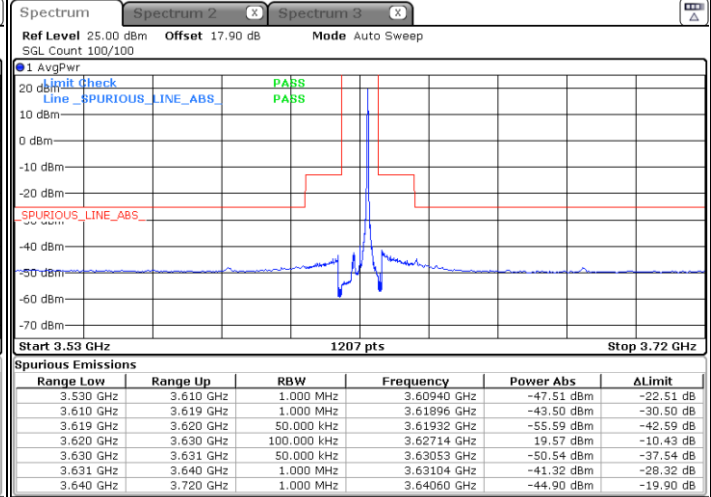

Highest Channel / FullIRB

N/A

Date: 19.JUN.2021 12:29:35

LTE Band 48 / 5MHz

16QAM

Lowest Channel / 1RB0

Lowest Channel / 1RBmax

Date: 19 JUN 2021 12:41:37

Date: 19 JUN 2021 11:42:55

Lowest Channel / FullIRB

N/A

Date: 19 JUN 2021 11:36:56

LTE Band 48 / 5MHz

16QAM

Middle Channel / 1RB0

Middle Channel / 1RBmax

Date: 19 JUN 2021 11:31:02

Date: 19 JUN 2021 11:44:55

Middle Channel / FullIRB

N/A

Date: 19 JUN 2021 11:38:56

LTE Band 48 / 5MHz

16QAM

Highest Channel / 1RB0

Highest Channel / 1RBmax

Date: 19.JUN.2021 11:34:56

Date: 19.JUN.2021 11:46:54

Highest Channel / FullIRB

N/A

Date: 19.JUN.2021 11:40:55

LTE Band 48 / 10MHz

16QAM