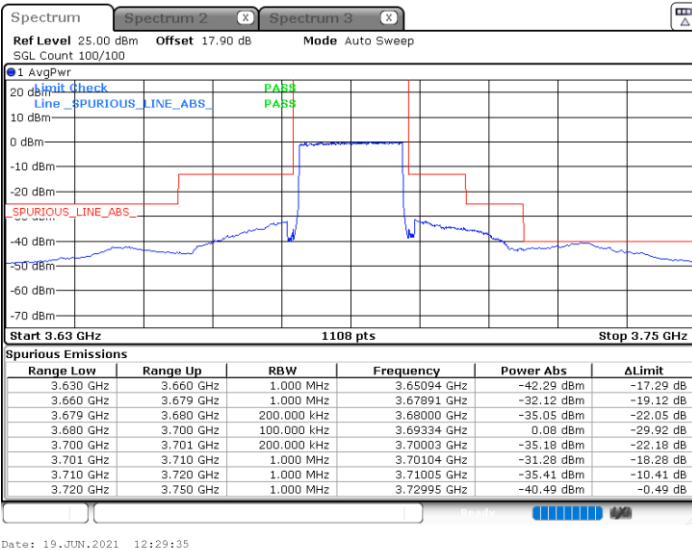

Date: 19 JUN 2021 12:25:36

LTE Band 48 / 20MHz

QPSK

Middle Channel / 1RB0

Middle Channel / 1RBmax

Date: 19 JUN 2021 12:32:17

Date: 19 JUN 2021 12:38:19

Middle Channel / FullIRB

N/A

Date: 19 JUN 2021 12:26:16

LTE Band 48 / 20MHz

QPSK

Highest Channel / 1RB0

Highest Channel / 1RBmax

Date: 19.JUN.2021 12:35:36

Date: 19.JUN.2021 12:41:37

Highest Channel / FullIRB

N/A

Date: 19.JUN.2021 12:29:35

LTE Band 48 / 5MHz

16QAM

Lowest Channel / 1RB0

Lowest Channel / 1RBmax

Date: 19 JUN 2021 12:41:37

Date: 19 JUN 2021 11:42:55

Lowest Channel / FullIRB

N/A

Date: 19 JUN 2021 11:36:56

LTE Band 48 / 5MHz

16QAM

Middle Channel / 1RB0

Middle Channel / 1RBmax