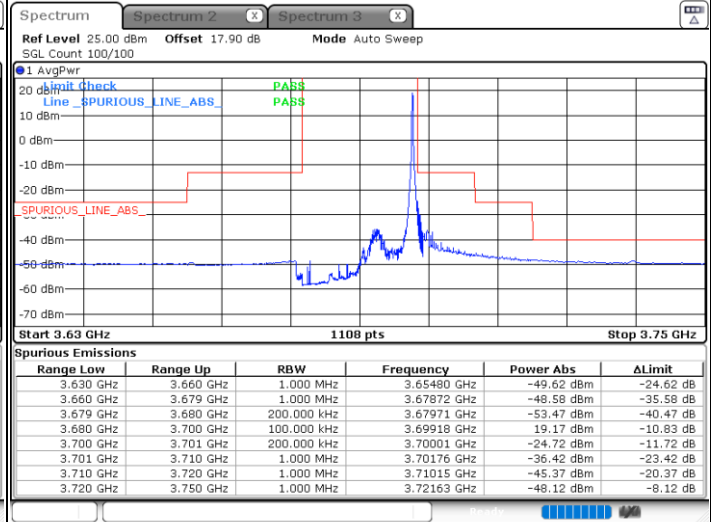

N/A

Date: 19 JUN 2021 12:12:54

LTE Band 48 / 15MHz

16QAM

Middle Channel / 1RB0

Middle Channel / 1RBmax

Date: 19 JUN 2021 12:08:54

Date: 19 JUN 2021 12:20:53

Middle Channel / FullIRB

N/A

Date: 19 JUN 2021 12:14:53

LTE Band 48 / 15MHz

16QAM

Highest Channel / 1RB0

Highest Channel / 1RBmax

Date: 19.JUN.2021 12:10:53

Date: 19.JUN.2021 12:22:53

Highest Channel / FullIRB

N/A

Date: 19.JUN.2021 12:16:53

LTE Band 48 / 20MHz

16QAM

Lowest Channel / 1RB0

Lowest Channel / 1RBmax

Date: 19 JUN 2021 12:30:57

Date: 19 JUN 2021 12:36:58

Lowest Channel / FullIRB

N/A

Date: 19 JUN 2021 12:24:55

LTE Band 48 / 20MHz

16QAM

Middle Channel / 1RB0