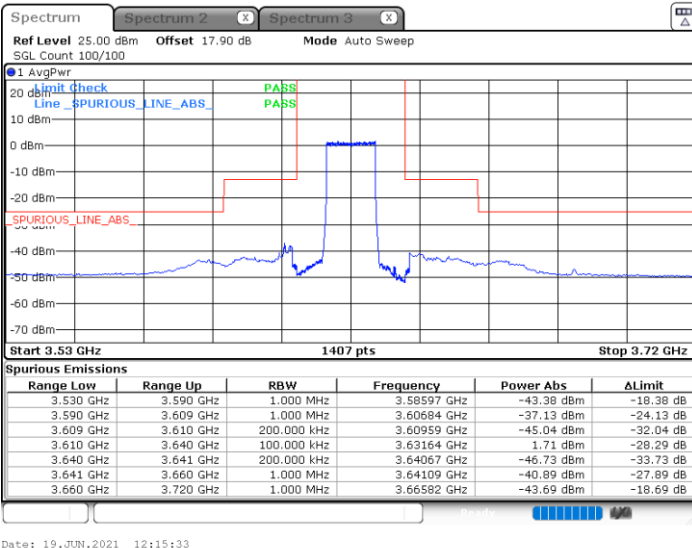

Lowest Channel / 1RBmax

Date: 19 JUN 2021 12:06:14

Date: 19 JUN 2021 12:18:13

Lowest Channel / FullIRB

N/A

Date: 19 JUN 2021 12:12:13

LTE Band 48 / 15MHz

QPSK

Middle Channel / 1RB0

Middle Channel / 1RBmax

Date: 19 JUN 2021 12:09:33

Date: 19 JUN 2021 12:21:33

Middle Channel / FullIRB

N/A

Date: 19 JUN 2021 12:15:33

LTE Band 48 / 15MHz

QPSK

Highest Channel / 1RB0

Highest Channel / 1RBmax

Date: 19.JUN.2021 12:10:13

Date: 19.JUN.2021 12:22:13

Highest Channel / FullIRB

N/A

Date: 19.JUN.2021 14:37:31

LTE Band 48 / 20MHz

QPSK

Lowest Channel / 1RB0

Lowest Channel / 1RBmax

Date: 19 JUN 2021 12:31:37

Date: 19 JUN 2021 12:37:39

Lowest Channel / FullIRB

N/A