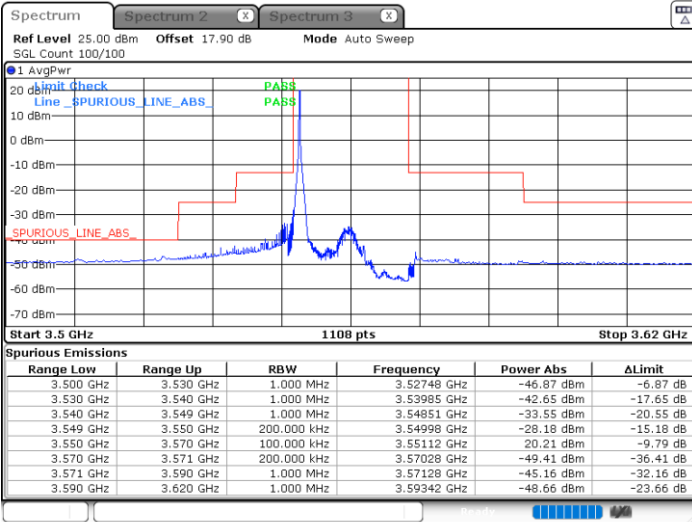

Middle Channel / 1RB0

Middle Channel / 1RBmax

Date: 19 JUN 2021 12:09:33

Date: 19 JUN 2021 12:21:33

Middle Channel / FullIRB

N/A

Date: 19 JUN 2021 12:15:33

LTE Band 48 / 15MHz

QPSK

Highest Channel / 1RB0

Highest Channel / 1RBmax

Date: 19.JUN.2021 12:10:13

Date: 19.JUN.2021 12:22:13

Highest Channel / FullIRB

N/A

Date: 19.JUN.2021 14:37:31

LTE Band 48 / 20MHz

QPSK

Lowest Channel / 1RB0

Lowest Channel / 1RBmax

Date: 19 JUN 2021 12:31:37

Date: 19 JUN 2021 12:37:39

Lowest Channel / FullIRB

N/A

Date: 19 JUN 2021 12:25:36

LTE Band 48 / 20MHz

QPSK

Middle Channel / 1RB0

Middle Channel / 1RBmax

Date: 19 JUN 2021 12:32:17

Date: 19 JUN 2021 12:38:19

Middle Channel / FullIRB