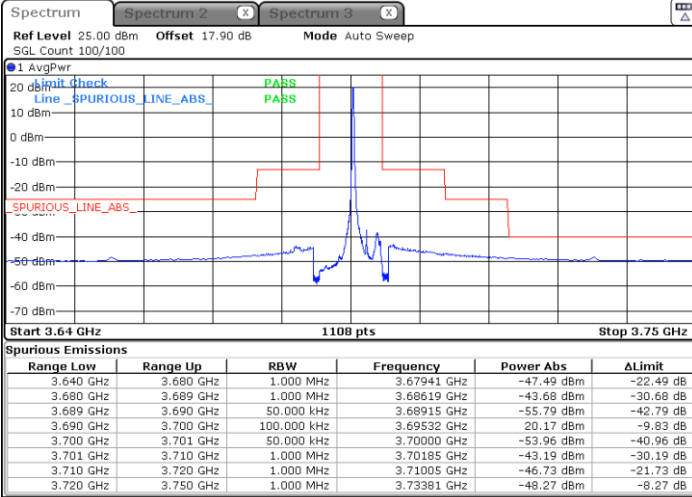

Date: 19.JUN.2021 11:39:35

LTE Band 48 / 5MHz

QPSK

Highest Channel / 1RB0

Highest Channel / 1RBmax

Date: 19.JUN.2021 11:34:16

Date: 19.JUN.2021 11:46:13

Highest Channel / FullIRB

N/A

Date: 19.JUN.2021 11:40:15

LTE Band 48 / 10MHz

QPSK

Lowest Channel / 1RB0

Lowest Channel / 1RBmax

Date: 19 JUN 2021 11:49:35

Date: 19 JUN 2021 12:01:34