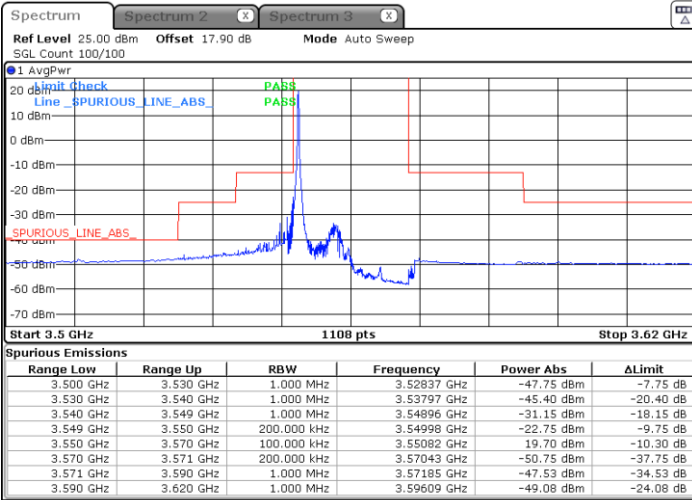

LTE Band 48 / 10MHz

16QAM

Highest Channel / 1RB0

Highest Channel / 1RBmax

Date: 19 JUN 2021 11:52:54

Date: 19 JUN 2021 12:04:53

Highest Channel / FullIRB

N/A

Date: 19 JUN 2021 11:58:53

LTE Band 48 / 15MHz

16QAM

Lowest Channel / 1RB0

Lowest Channel / 1RBmax

Date: 19 JUN 2021 12:06:54

Date: 19 JUN 2021 12:18:54

Lowest Channel / FullIRB

N/A

Date: 19 JUN 2021 12:12:54

LTE Band 48 / 15MHz

16QAM

Middle Channel / 1RB0

Middle Channel / 1RBmax

Date: 19 JUN 2021 12:08:54

Date: 19 JUN 2021 12:20:53

Middle Channel / FullIRB

N/A

Date: 19 JUN 2021 12:14:53

LTE Band 48 / 15MHz

16QAM

Highest Channel / 1RB0

Highest Channel / 1RBmax

Date: 19.JUN.2021 12:10:53