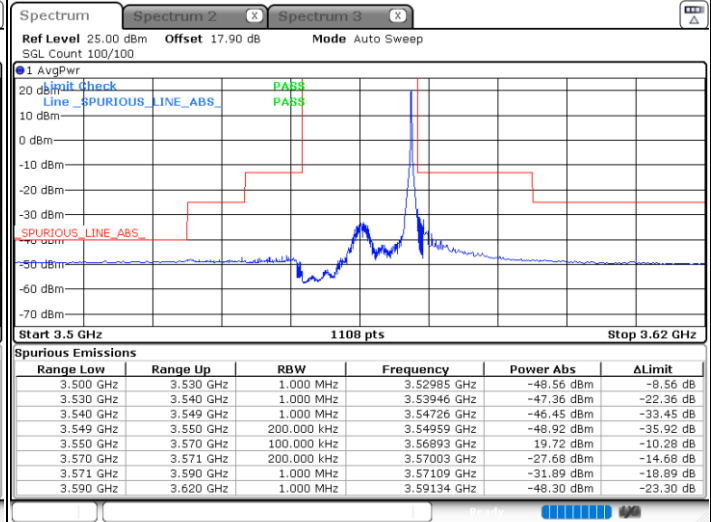

Middle Channel / FullIRB

N/A

Date: 19 JUN 2021 12:14:53

LTE Band 48 / 15MHz

16QAM

Highest Channel / 1RB0

Highest Channel / 1RBmax

Date: 19.JUN.2021 12:10:53

Date: 19.JUN.2021 12:22:53

Highest Channel / FullIRB

N/A

Date: 19.JUN.2021 12:16:53

LTE Band 48 / 20MHz

16QAM

Lowest Channel / 1RB0

Lowest Channel / 1RBmax

Date: 19 JUN 2021 12:30:57

Date: 19 JUN 2021 12:36:58

Lowest Channel / FullIRB

N/A

Date: 19 JUN 2021 12:24:55

LTE Band 48 / 20MHz

16QAM

Middle Channel / 1RB0