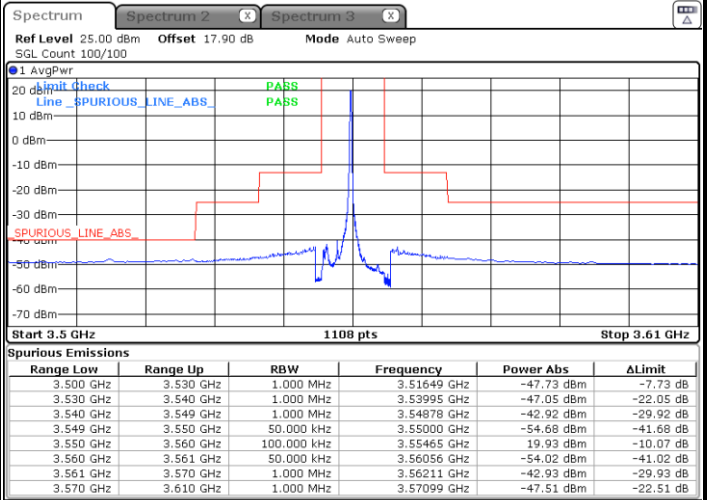

N/A

Date: 19 JUN 2021 12:26:16

LTE Band 48 / 20MHz

QPSK

Highest Channel / 1RB0

Highest Channel / 1RBmax

Date: 19.JUN.2021 12:35:36

Date: 19.JUN.2021 12:41:37

Highest Channel / FullIRB

N/A

Date: 19.JUN.2021 12:29:35

LTE Band 48 / 5MHz

16QAM

Lowest Channel / 1RB0

Lowest Channel / 1RBmax

Date: 19 JUN 2021 12:41:37

Date: 19 JUN 2021 11:42:55

Lowest Channel / FullIRB

N/A

Date: 19 JUN 2021 11:36:56

LTE Band 48 / 5MHz

16QAM

Middle Channel / 1RB0

Middle Channel / 1RBmax

Date: 19 JUN 2021 11:31:02

Date: 19 JUN 2021 11:44:55

Middle Channel / FullIRB

N/A

Date: 19 JUN 2021 11:38:56

LTE Band 48 / 5MHz

16QAM

Highest Channel / 1RB0