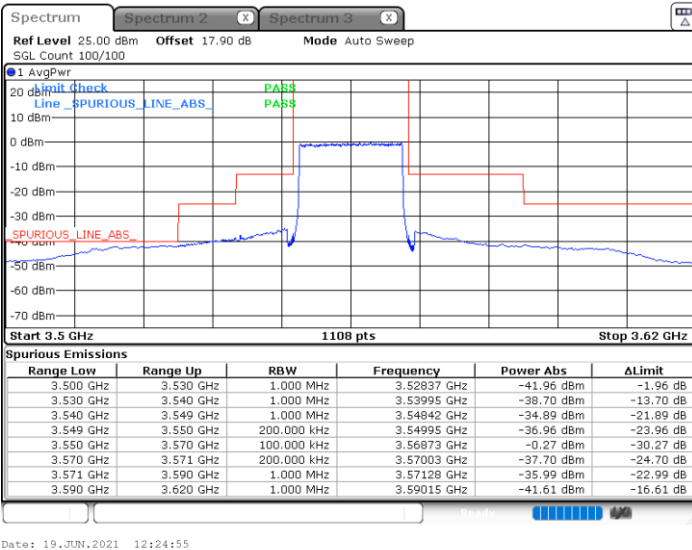

Middle Channel / FullIRB

N/A

Date: 19 JUN 2021 12:14:53

LTE Band 48 / 15MHz

16QAM

Highest Channel / 1RB0

Highest Channel / 1RBmax

Date: 19.JUN.2021 12:10:53

Date: 19.JUN.2021 12:22:53

Highest Channel / FullIRB

N/A

Date: 19.JUN.2021 12:16:53

LTE Band 48 / 20MHz

16QAM

Lowest Channel / 1RB0

Lowest Channel / 1RBmax

Date: 19 JUN 2021 12:30:57

Date: 19 JUN 2021 12:36:58

Lowest Channel / FullIRB

N/A

Date: 19 JUN 2021 12:24:55

LTE Band 48 / 20MHz

16QAM

Middle Channel / 1RB0