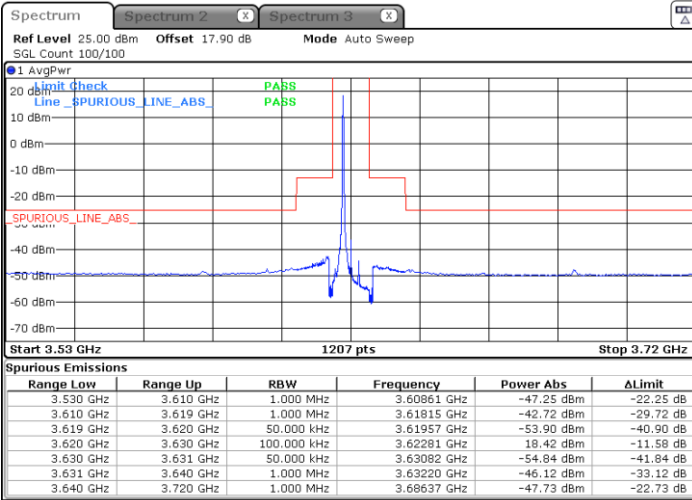

Highest Channel / 1RB0

Highest Channel / 1RBmax

Date: 19 JUN 2021 12:34:56

Date: 19 JUN 2021 12:40:57

Highest Channel / FullIRB

N/A

Date: 19 JUN 2021 14:47:20

LTE Band 48 / 5MHz

64QAM

Lowest Channel / 1RB0

Lowest Channel / 1RBmax

Date: 19 JUN 2021 11:29:42

Date: 19 JUN 2021 11:43:35

Lowest Channel / FullIRB

N/A

Date: 19 JUN 2021 11:37:36

LTE Band 48 / 5MHz

64QAM

Middle Channel / 1RB0

Middle Channel / 1RBmax

Date: 19.JUN.2021 11:30:22

Date: 19.JUN.2021 11:44:15

Middle Channel / FullIRB

N/A

Date: 19.JUN.2021 11:38:16

LTE Band 48 / 5MHz

64QAM

Highest Channel / 1RB0

Highest Channel / 1RBmax

Date: 19 JUN 2021 11:35:36

Date: 19 JUN 2021 11:47:34

Highest Channel / FullIRB