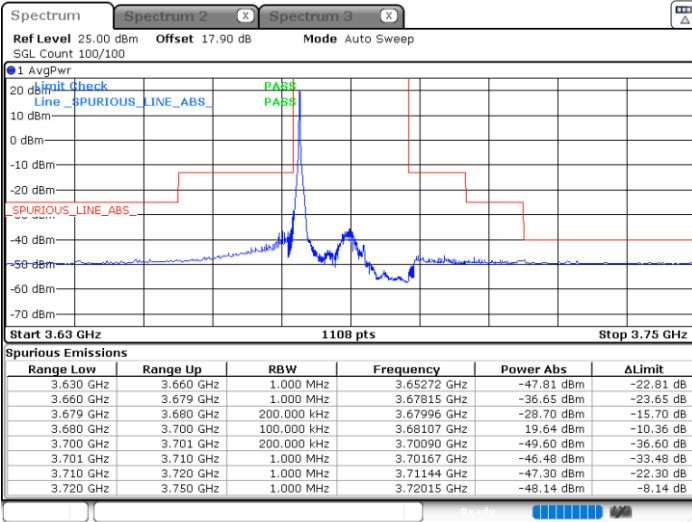

Date: 19 JUN 2021 12:25:36

LTE Band 48 / 20MHz

QPSK

Middle Channel / 1RB0

Middle Channel / 1RBmax

Date: 19 JUN 2021 12:32:17

Date: 19 JUN 2021 12:38:19

Middle Channel / FullIRB

N/A

Date: 19 JUN 2021 12:26:16

LTE Band 48 / 20MHz

QPSK

Highest Channel / 1RB0

Highest Channel / 1RBmax

Date: 19.JUN.2021 12:35:36

Date: 19.JUN.2021 12:41:37

Highest Channel / FullIRB

N/A

Date: 19.JUN.2021 12:29:35

LTE Band 48 / 5MHz

16QAM

Lowest Channel / 1RB0

Lowest Channel / 1RBmax

Date: 19 JUN 2021 12:41:37

Date: 19 JUN 2021 11:42:55

Lowest Channel / FullIRB

N/A

Date: 19 JUN 2021 11:36:56

LTE Band 48 / 5MHz

16QAM

Middle Channel / 1RB0

Middle Channel / 1RBmax