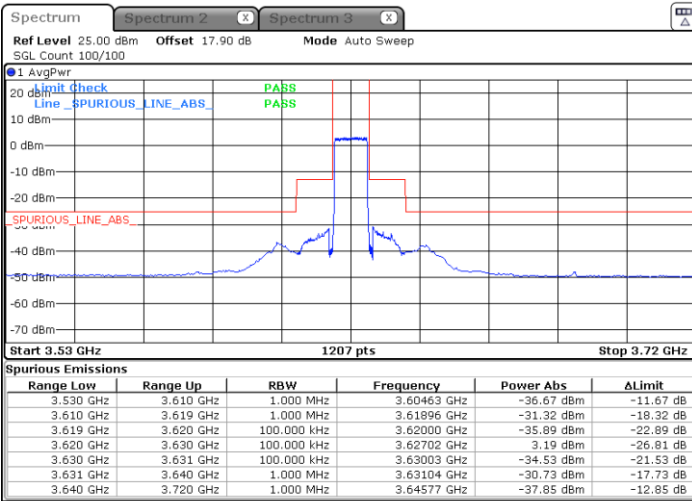

N/A

Date: 19.JUN.2021 11:40:15

LTE Band 48 / 10MHz

QPSK

Lowest Channel / 1RB0

Lowest Channel / 1RBmax

Date: 19 JUN 2021 11:49:35

Date: 19 JUN 2021 12:01:34

Lowest Channel / FullIRB

N/A

Date: 19 JUN 2021 11:55:35

LTE Band 48 / 10MHz

QPSK

MiddleChannel / 1RB0

Middle Channel / 1RBmax

Date: 19.JUN.2021 11:50:15

Date: 19.JUN.2021 12:02:14

Middle Channel / FullIRB

N/A

Date: 19.JUN.2021 11:56:14

LTE Band 48 / 10MHz

QPSK

Highest Channel / 1RB0

Highest Channel / 1RBmax

Date: 19 JUN 2021 11:53:34

Date: 19 JUN 2021 12:05:33

Highest Channel / FullIRB

N/A

Date: 19 JUN 2021 11:59:34

LTE Band 48 / 15MHz

QPSK

Lowest Channel / 1RB0