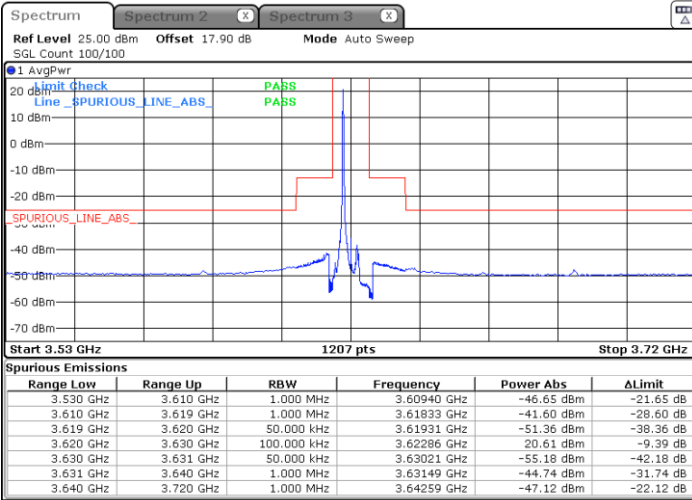

LTE Band 48 / 5MHz

QPSK

Middle Channel / 1RB0

Middle Channel / 1RBmax

Date: 19.JUN.2021 11:31:41

Date: 19.JUN.2021 11:45:34

Middle Channel / FullIRB

N/A

Date: 19.JUN.2021 11:39:35

LTE Band 48 / 5MHz

QPSK

Highest Channel / 1RB0

Highest Channel / 1RBmax

Date: 19.JUN.2021 11:34:16

Date: 19.JUN.2021 11:46:13

Highest Channel / FullIRB