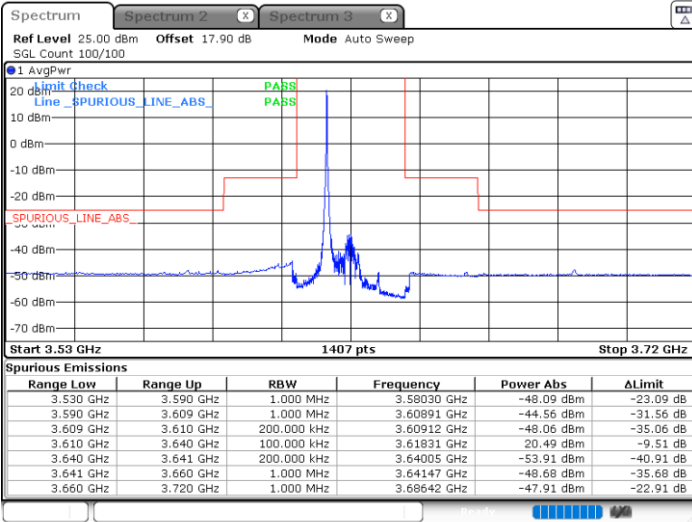

Date: 19 JUN 2021 11:53:34

Date: 19 JUN 2021 12:05:33

Highest Channel / FullIRB

N/A

Date: 19 JUN 2021 11:59:34

LTE Band 48 / 15MHz

QPSK

Lowest Channel / 1RB0

Lowest Channel / 1RBmax

Date: 19 JUN 2021 12:06:14

Date: 19 JUN 2021 12:18:13

Lowest Channel / FullIRB

N/A

Date: 19 JUN 2021 12:12:13

LTE Band 48 / 15MHz

QPSK

Middle Channel / 1RB0

Middle Channel / 1RBmax

Date: 19 JUN 2021 12:09:33

Date: 19 JUN 2021 12:21:33

Middle Channel / FullIRB

N/A

Date: 19 JUN 2021 12:15:33

LTE Band 48 / 15MHz

QPSK

Highest Channel / 1RB0

Highest Channel / 1RBmax

Date: 19.JUN.2021 12:10:13

Date: 19.JUN.2021 12:22:13

Highest Channel / FullIRB

N/A

Date: 19.JUN.2021 14:37:31