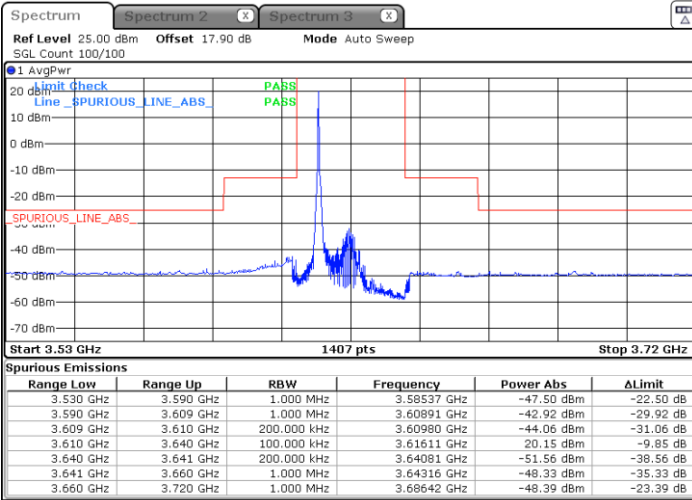

LTE Band 48 / 20MHz

QPSK

Lowest Channel / 1RB0

Lowest Channel / 1RBmax

Date: 19 JUN 2021 12:31:37

Date: 19 JUN 2021 12:37:39

Lowest Channel / FullIRB

N/A

Date: 19 JUN 2021 12:25:36

LTE Band 48 / 20MHz

QPSK

Middle Channel / 1RB0

Middle Channel / 1RBmax

Date: 19 JUN 2021 12:32:17

Date: 19 JUN 2021 12:38:19

Middle Channel / FullIRB

N/A

Date: 19 JUN 2021 12:26:16

LTE Band 48 / 20MHz

QPSK

Highest Channel / 1RB0

Highest Channel / 1RBmax

Date: 19.JUN.2021 12:35:36

Date: 19.JUN.2021 12:41:37

Highest Channel / FullIRB

N/A

Date: 19.JUN.2021 12:29:35

LTE Band 48 / 5MHz

16QAM

Lowest Channel / 1RB0

Lowest Channel / 1RBmax

Date: 19 JUN 2021 12:41:37