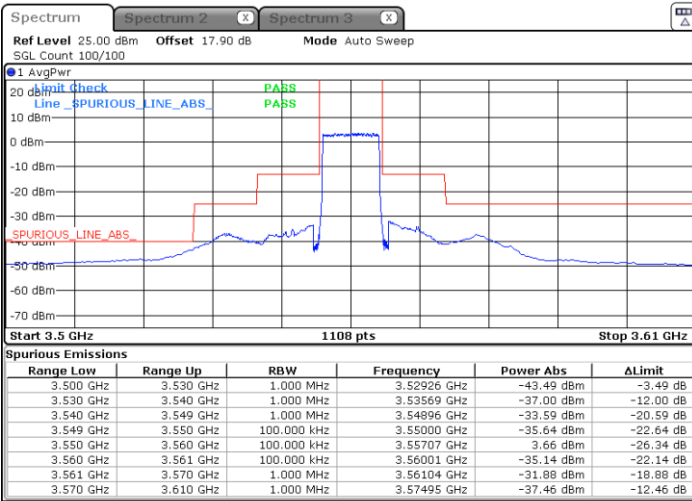

Date: 19.JUN.2021 11:39:35

LTE Band 48 / 5MHz

QPSK

Highest Channel / 1RB0

Highest Channel / 1RBmax

Date: 19.JUN.2021 11:34:16

Date: 19.JUN.2021 11:46:13

Highest Channel / FullIRB

N/A

Date: 19.JUN.2021 11:40:15

LTE Band 48 / 10MHz

QPSK

Lowest Channel / 1RB0

Lowest Channel / 1RBmax

Date: 19 JUN 2021 11:49:35

Date: 19 JUN 2021 12:01:34

Lowest Channel / FullIRB

N/A

Date: 19 JUN 2021 11:55:35

LTE Band 48 / 10MHz

QPSK

MiddleChannel / 1RB0

Middle Channel / 1RBmax

Date: 19.JUN.2021 11:50:15

Date: 19.JUN.2021 12:02:14

Middle Channel / FullIRB

N/A

Date: 19.JUN.2021 11:56:14

LTE Band 48 / 10MHz

QPSK

Highest Channel / 1RB0

Highest Channel / 1RBmax