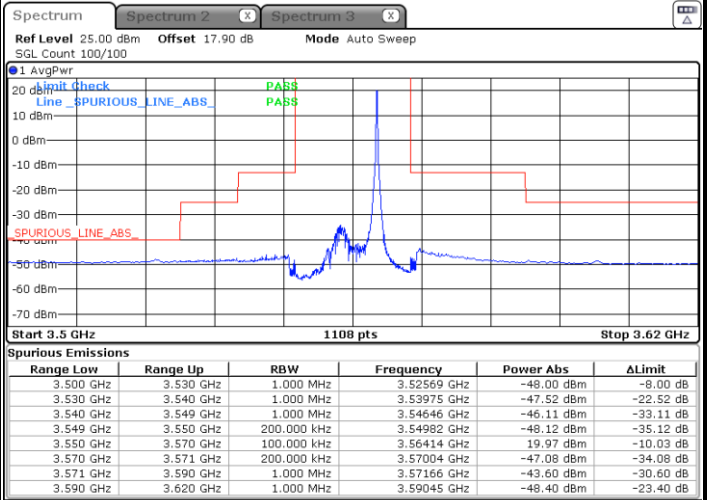

LTE Band 48 / 10MHz

16QAM

Highest Channel / 1RB0

Highest Channel / 1RBmax

Date: 19 JUN 2021 11:52:54

Date: 19 JUN 2021 12:04:53

Highest Channel / FullIRB

N/A

Date: 19 JUN 2021 11:58:53

LTE Band 48 / 15MHz

16QAM

Lowest Channel / 1RB0

Lowest Channel / 1RBmax

Date: 19 JUN 2021 12:06:54

Date: 19 JUN 2021 12:18:54

Lowest Channel / FullIRB

N/A

Date: 19 JUN 2021 12:12:54

LTE Band 48 / 15MHz

16QAM

Middle Channel / 1RB0

Middle Channel / 1RBmax

Date: 19 JUN 2021 12:08:54

Date: 19 JUN 2021 12:20:53

Middle Channel / FullIRB

N/A

Date: 19 JUN 2021 12:14:53

LTE Band 48 / 15MHz

16QAM

Highest Channel / 1RB0

Highest Channel / 1RBmax

Date: 19.JUN.2021 12:10:53