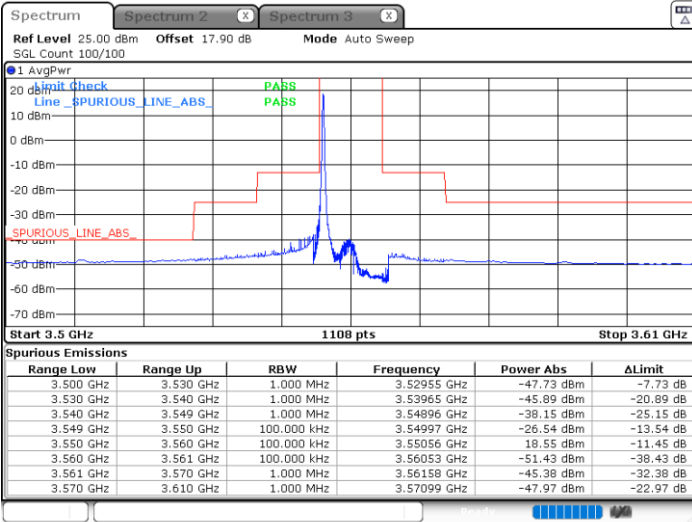

LTE Band 48 / 5MHz

64QAM

Middle Channel / 1RB0

Middle Channel / 1RBmax

Date: 19.JUN.2021 11:30:22

Date: 19.JUN.2021 11:44:15

Middle Channel / FullIRB

N/A

Date: 19.JUN.2021 11:38:16

LTE Band 48 / 5MHz

64QAM

Highest Channel / 1RB0

Highest Channel / 1RBmax

Date: 19 JUN 2021 11:35:36

Date: 19 JUN 2021 11:47:34

Highest Channel / FullIRB

N/A

Date: 19 JUN 2021 11:41:35

LTE Band 48 / 10MHz

64QAM

Lowest Channel / 1RB0

Lowest Channel / 1RBmax

Date: 19 JUN 2021 11:48:15

Date: 19 JUN 2021 12:00:14

Lowest Channel / FullIRB

N/A

Date: 19 JUN 2021 11:54:15