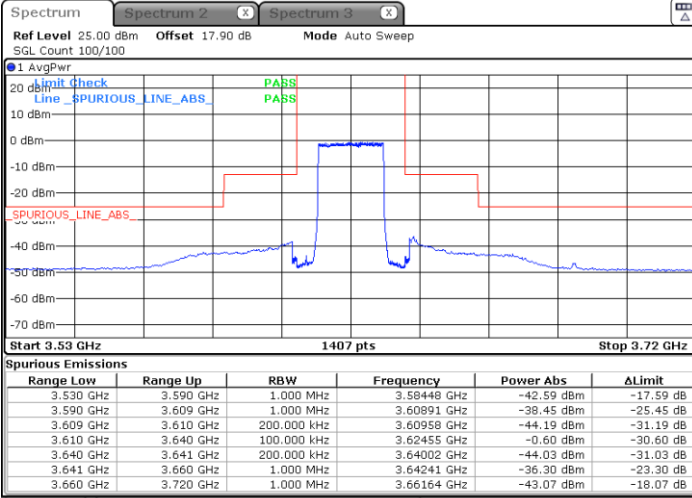

Date: 19.JUN.2021 12:22:53

Highest Channel / FullIRB

N/A

Date: 19.JUN.2021 12:16:53

LTE Band 48 / 20MHz

16QAM

Lowest Channel / 1RB0

Lowest Channel / 1RBmax

Date: 19 JUN 2021 12:30:57

Date: 19 JUN 2021 12:36:58

Lowest Channel / FullIRB

N/A

Date: 19 JUN 2021 12:24:55

LTE Band 48 / 20MHz

16QAM

Middle Channel / 1RB0

Middle Channel / 1RBmax

Date: 19 JUN 2021 12:32:57

Date: 19 JUN 2021 12:38:58

Middle Channel / FullIRB

N/A

Date: 19 JUN 2021 12:26:55

LTE Band 48 / 20MHz

16QAM

Highest Channel / 1RB0

Highest Channel / 1RBmax

Date: 19 JUN 2021 12:34:56

Date: 19 JUN 2021 12:40:57

Highest Channel / FullIRB

N/A

Date: 19 JUN 2021 14:47:20

LTE Band 48 / 5MHz