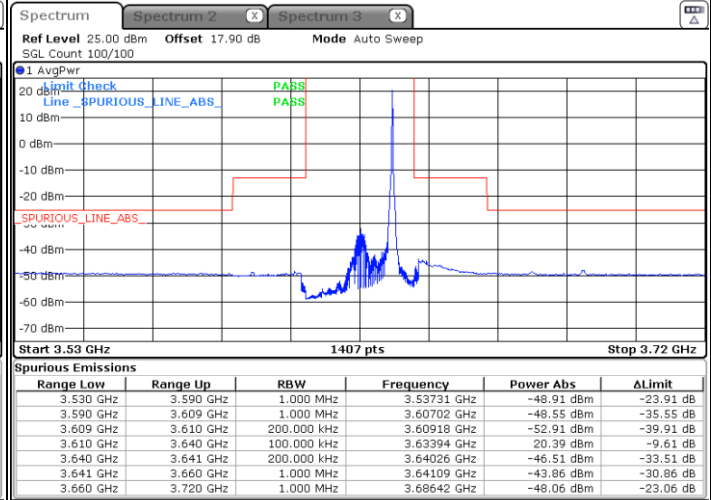

LTE Band 48 / 20MHz

QPSK

Lowest Channel / 1RB0

Lowest Channel / 1RBmax

Date: 19 JUN 2021 12:31:37

Date: 19 JUN 2021 12:37:39

Lowest Channel / FullIRB

N/A

Date: 19 JUN 2021 12:25:36

LTE Band 48 / 20MHz

QPSK

Middle Channel / 1RB0

Middle Channel / 1RBmax

Date: 19 JUN 2021 12:32:17

Date: 19 JUN 2021 12:38:19

Middle Channel / FullIRB

N/A

Date: 19 JUN 2021 12:26:16

LTE Band 48 / 20MHz

QPSK

Highest Channel / 1RB0

Highest Channel / 1RBmax

Date: 19.JUN.2021 12:35:36

Date: 19.JUN.2021 12:41:37

Highest Channel / FullIRB

N/A

Date: 19.JUN.2021 12:29:35

LTE Band 48 / 5MHz

16QAM

Lowest Channel / 1RB0

Lowest Channel / 1RBmax

Date: 19 JUN 2021 12:41:37