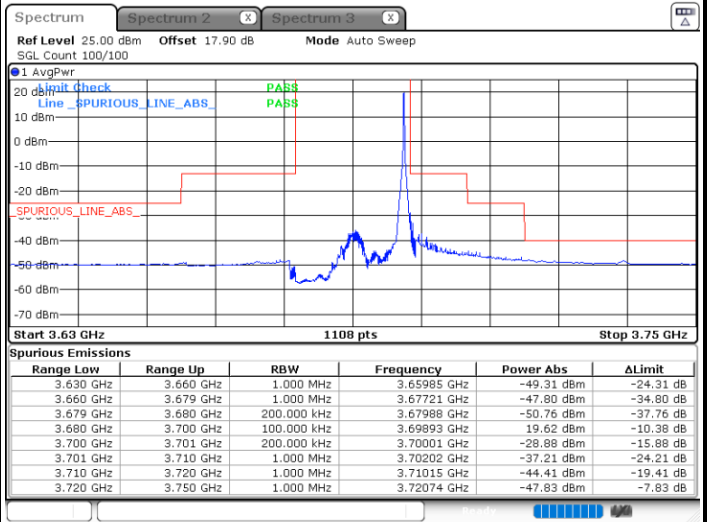

Date: 19 JUN 2021 12:25:36

LTE Band 48 / 20MHz

QPSK

Middle Channel / 1RB0

Middle Channel / 1RBmax

Date: 19 JUN 2021 12:32:17

Date: 19 JUN 2021 12:38:19

Middle Channel / FullIRB

N/A

Date: 19 JUN 2021 12:26:16

LTE Band 48 / 20MHz

QPSK

Highest Channel / 1RB0

Highest Channel / 1RBmax

Date: 19.JUN.2021 12:35:36

Date: 19.JUN.2021 12:41:37

Highest Channel / FullIRB

N/A

Date: 19.JUN.2021 12:29:35

LTE Band 48 / 5MHz

16QAM

Lowest Channel / 1RB0

Lowest Channel / 1RBmax

Date: 19 JUN 2021 12:41:37

Date: 19 JUN 2021 11:42:55

Lowest Channel / FullIRB

N/A

Date: 19 JUN 2021 11:36:56

LTE Band 48 / 5MHz

16QAM

Middle Channel / 1RB0

Middle Channel / 1RBmax