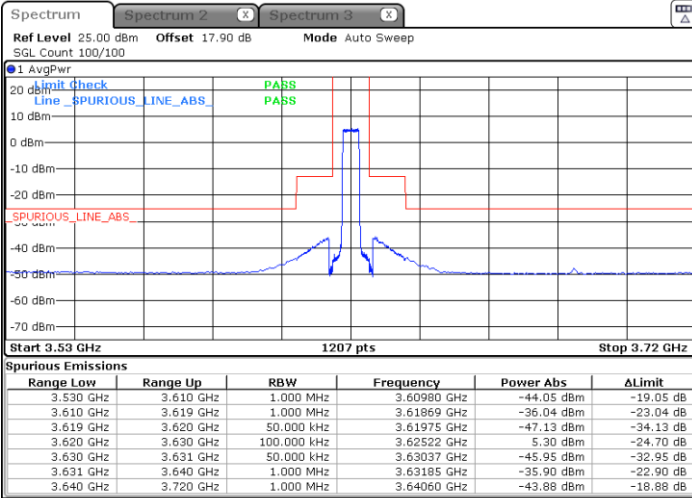

Highest Channel / FullIRB

N/A

Date: 19.JUN.2021 12:29:35

LTE Band 48 / 5MHz

16QAM

Lowest Channel / 1RB0

Lowest Channel / 1RBmax

Date: 19 JUN 2021 12:41:37

Date: 19 JUN 2021 11:42:55

Lowest Channel / FullIRB

N/A

Date: 19 JUN 2021 11:36:56

LTE Band 48 / 5MHz

16QAM

Middle Channel / 1RB0

Middle Channel / 1RBmax

Date: 19 JUN 2021 11:31:02

Date: 19 JUN 2021 11:44:55

Middle Channel / FullIRB

N/A

Date: 19 JUN 2021 11:38:56

LTE Band 48 / 5MHz

16QAM

Highest Channel / 1RB0

Highest Channel / 1RBmax

Date: 19.JUN.2021 11:34:56

Date: 19.JUN.2021 11:46:54

Highest Channel / FullIRB

N/A

Date: 19.JUN.2021 11:40:55

LTE Band 48 / 10MHz

16QAM