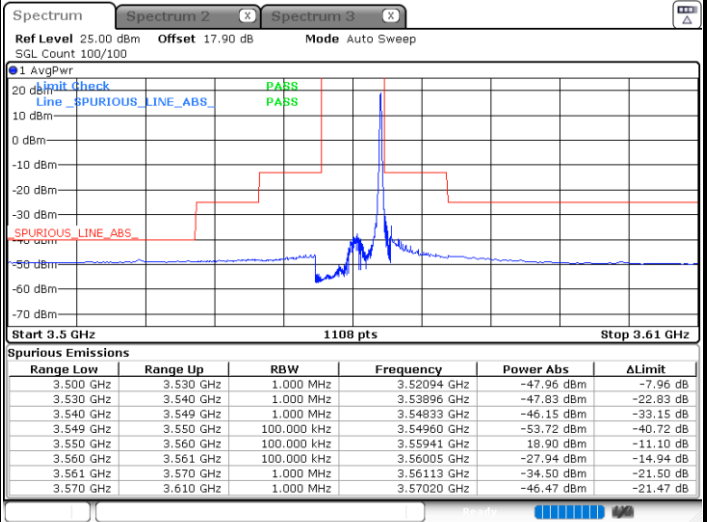

Date: 19.JUN.2021 11:38:16

LTE Band 48 / 5MHz

64QAM

Highest Channel / 1RB0

Highest Channel / 1RBmax

Date: 19 JUN 2021 11:35:36

Date: 19 JUN 2021 11:47:34

Highest Channel / FullIRB

N/A

Date: 19 JUN 2021 11:41:35

LTE Band 48 / 10MHz

64QAM

Lowest Channel / 1RB0

Lowest Channel / 1RBmax

Date: 19 JUN 2021 11:48:15

Date: 19 JUN 2021 12:00:14