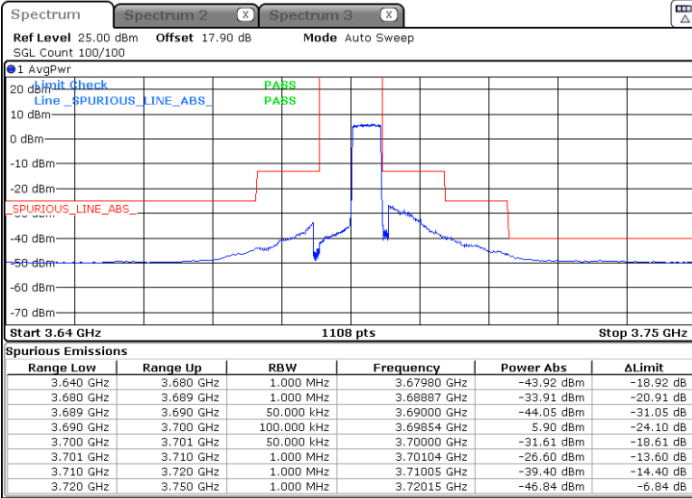

Date: 19.JUN.2021 11:39:35

LTE Band 48 / 5MHz

QPSK

Highest Channel / 1RB0

Highest Channel / 1RBmax

Date: 19.JUN.2021 11:34:16

Date: 19.JUN.2021 11:46:13

Highest Channel / FullIRB

N/A

Date: 19.JUN.2021 11:40:15

LTE Band 48 / 10MHz

QPSK

Lowest Channel / 1RB0

Lowest Channel / 1RBmax

Date: 19 JUN 2021 11:49:35

Date: 19 JUN 2021 12:01:34