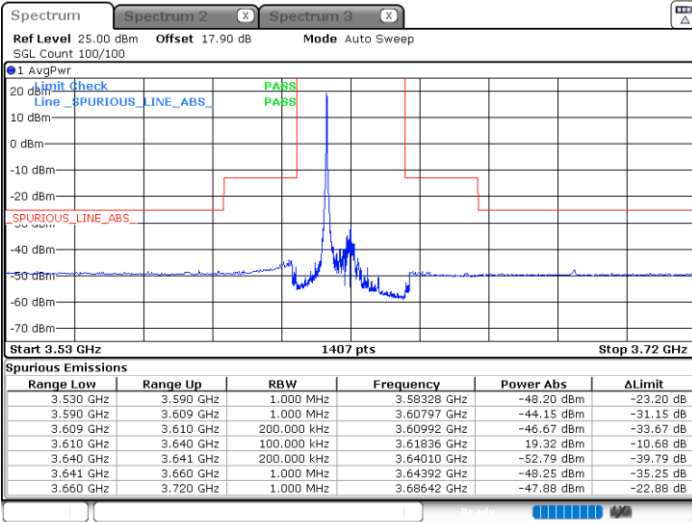

Date: 19 JUN 2021 11:58:53

LTE Band 48 / 15MHz

16QAM

Lowest Channel / 1RB0

Lowest Channel / 1RBmax

Date: 19 JUN 2021 12:06:54

Date: 19 JUN 2021 12:18:54

Lowest Channel / FullIRB

N/A

Date: 19 JUN 2021 12:12:54

LTE Band 48 / 15MHz

16QAM

Middle Channel / 1RB0

Middle Channel / 1RBmax

Date: 19 JUN 2021 12:08:54

Date: 19 JUN 2021 12:20:53

Middle Channel / FullIRB

N/A

Date: 19 JUN 2021 12:14:53

LTE Band 48 / 15MHz

16QAM

Highest Channel / 1RB0

Highest Channel / 1RBmax

Date: 19.JUN.2021 12:10:53

Date: 19.JUN.2021 12:22:53

Highest Channel / FullIRB

N/A

Date: 19.JUN.2021 12:16:53

LTE Band 48 / 20MHz

16QAM

Lowest Channel / 1RB0

Lowest Channel / 1RBmax