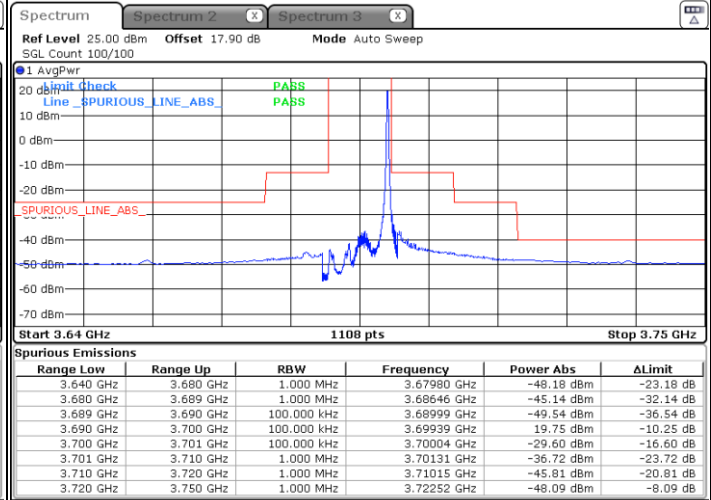

Lowest Channel / FullIRB

N/A

Date: 19 JUN 2021 11:55:35

LTE Band 48 / 10MHz

QPSK

MiddleChannel / 1RB0

Middle Channel / 1RBmax

Date: 19.JUN.2021 11:50:15

Date: 19.JUN.2021 12:02:14

Middle Channel / FullIRB

N/A

Date: 19.JUN.2021 11:56:14

LTE Band 48 / 10MHz

QPSK

Highest Channel / 1RB0

Highest Channel / 1RBmax

Date: 19 JUN 2021 11:53:34

Date: 19 JUN 2021 12:05:33

Highest Channel / FullIRB

N/A

Date: 19 JUN 2021 11:59:34

LTE Band 48 / 15MHz

QPSK

Lowest Channel / 1RB0

Lowest Channel / 1RBmax

Date: 19 JUN 2021 12:06:14

Date: 19 JUN 2021 12:18:13

Lowest Channel / FullIRB

N/A

Date: 19 JUN 2021 12:12:13

LTE Band 48 / 15MHz

QPSK