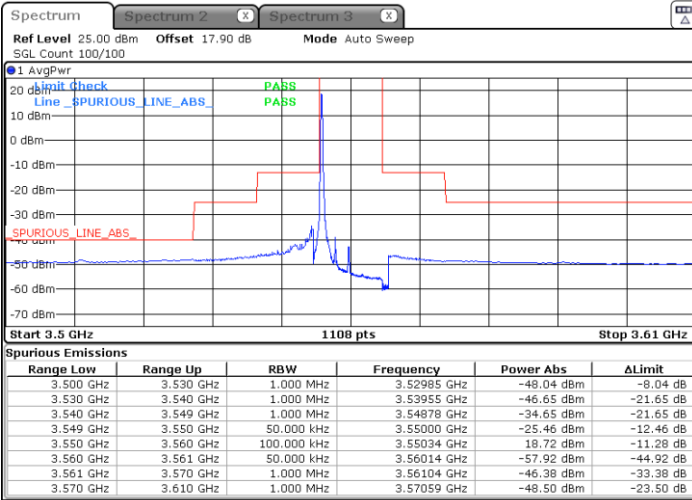

Date: 19 JUN 2021 12:30:57

Date: 19 JUN 2021 12:36:58

Lowest Channel / FullIRB

N/A

Date: 19 JUN 2021 12:24:55

LTE Band 48 / 20MHz

16QAM

Middle Channel / 1RB0

Middle Channel / 1RBmax

Date: 19 JUN 2021 12:32:57

Date: 19 JUN 2021 12:38:58

Middle Channel / FullIRB

N/A

Date: 19 JUN 2021 12:26:55

LTE Band 48 / 20MHz

16QAM

Highest Channel / 1RB0

Highest Channel / 1RBmax

Date: 19 JUN 2021 12:34:56

Date: 19 JUN 2021 12:40:57

Highest Channel / FullIRB

N/A

Date: 19 JUN 2021 14:47:20

LTE Band 48 / 5MHz

64QAM

Lowest Channel / 1RB0

Lowest Channel / 1RBmax

Date: 19 JUN 2021 11:29:42

Date: 19 JUN 2021 11:43:35

Lowest Channel / FullIRB

N/A

Date: 19 JUN 2021 11:37:36