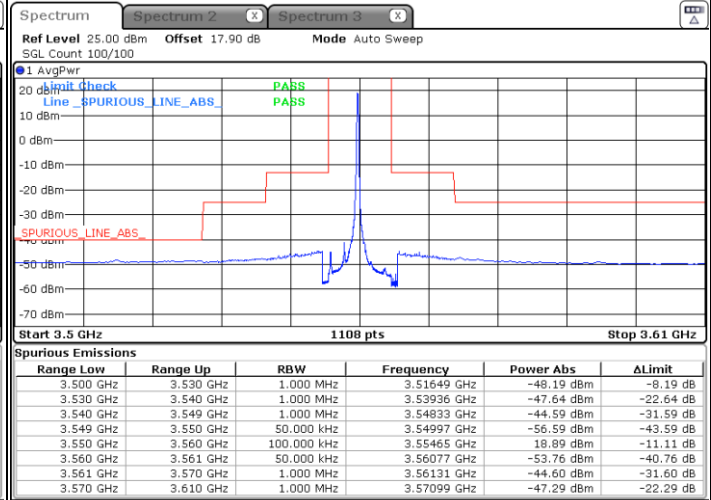

Middle Channel / 1RBmax

Date: 19 JUN 2021 12:32:57

Date: 19 JUN 2021 12:38:58

Middle Channel / FullIRB

N/A

Date: 19 JUN 2021 12:26:55

LTE Band 48 / 20MHz

16QAM

Highest Channel / 1RB0

Highest Channel / 1RBmax

Date: 19 JUN 2021 12:34:56

Date: 19 JUN 2021 12:40:57

Highest Channel / FullIRB

N/A

Date: 19 JUN 2021 14:47:20

LTE Band 48 / 5MHz

64QAM

Lowest Channel / 1RB0

Lowest Channel / 1RBmax

Date: 19 JUN 2021 11:29:42

Date: 19 JUN 2021 11:43:35

Lowest Channel / FullIRB

N/A

Date: 19 JUN 2021 11:37:36