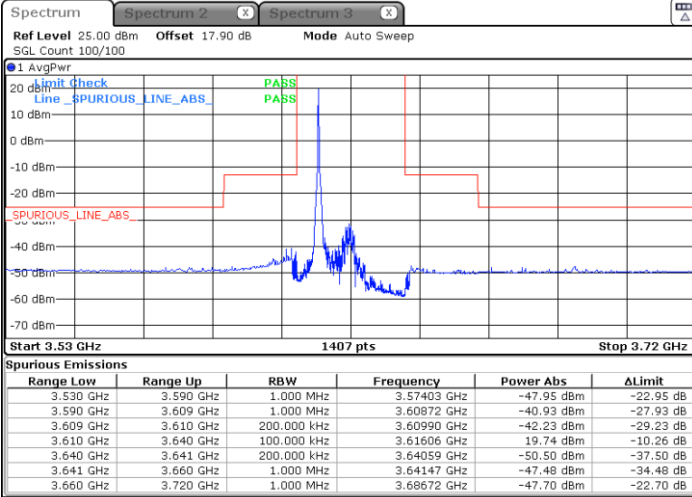

Date: 19.JUN.2021 12:22:53

Highest Channel / FullIRB

N/A

Date: 19.JUN.2021 12:16:53

LTE Band 48 / 20MHz

16QAM

Lowest Channel / 1RB0

Lowest Channel / 1RBmax

Date: 19 JUN 2021 12:30:57

Date: 19 JUN 2021 12:36:58

Lowest Channel / FullIRB

N/A

Date: 19 JUN 2021 12:24:55

LTE Band 48 / 20MHz

16QAM

Middle Channel / 1RB0

Middle Channel / 1RBmax

Date: 19 JUN 2021 12:32:57

Date: 19 JUN 2021 12:38:58

Middle Channel / FullIRB

N/A

Date: 19 JUN 2021 12:26:55

LTE Band 48 / 20MHz

16QAM

Highest Channel / 1RB0

Highest Channel / 1RBmax

Date: 19 JUN 2021 12:34:56

Date: 19 JUN 2021 12:40:57

Highest Channel / FullIRB

N/A

Date: 19 JUN 2021 14:47:20

LTE Band 48 / 5MHz