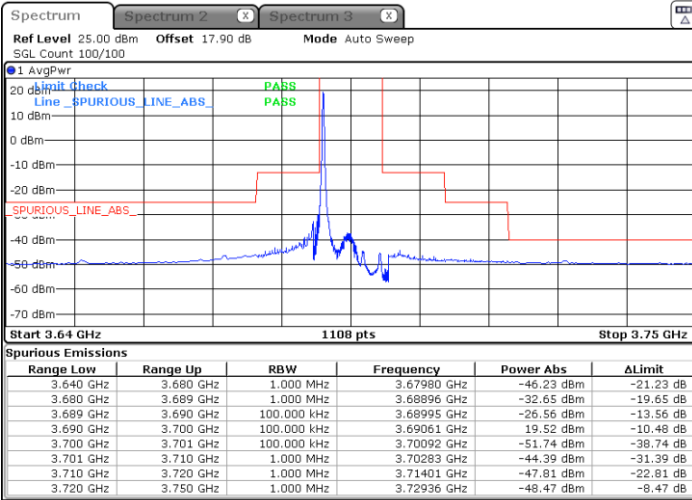

Lowest Channel / 1RB0

Lowest Channel / 1RBmax

Date: 19.JUN.2021 11:48:55

Date: 19.JUN.2021 12:00:54

Lowest Channel / FullIRB

N/A

Date: 19.JUN.2021 12:00:54

LTE Band 48 / 10MHz

16QAM

MiddleChannel / 1RB0

Middle Channel / 1RBmax

Date: 19.JUN.2021 11:50:54

Date: 19.JUN.2021 12:02:53

Middle Channel / FullIRB

N/A

Date: 19.JUN.2021 11:56:54

LTE Band 48 / 10MHz

16QAM

Highest Channel / 1RB0

Highest Channel / 1RBmax

Date: 19 JUN 2021 11:52:54

Date: 19 JUN 2021 12:04:53

Highest Channel / FullIRB

N/A

Date: 19 JUN 2021 11:58:53

LTE Band 48 / 15MHz

16QAM

Lowest Channel / 1RB0

Lowest Channel / 1RBmax

Date: 19 JUN 2021 12:06:54

Date: 19 JUN 2021 12:18:54

Lowest Channel / FullIRB