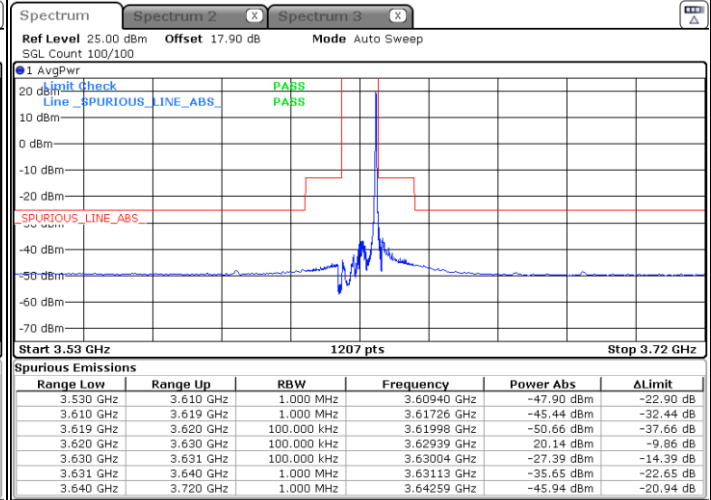

N/A

Date: 19.JUN.2021 11:40:15

LTE Band 48 / 10MHz

QPSK

Lowest Channel / 1RB0

Lowest Channel / 1RBmax

Date: 19 JUN 2021 11:49:35

Date: 19 JUN 2021 12:01:34

Lowest Channel / FullIRB

N/A

Date: 19 JUN 2021 11:55:35

LTE Band 48 / 10MHz

QPSK

MiddleChannel / 1RB0

Middle Channel / 1RBmax

Date: 19.JUN.2021 11:50:15

Date: 19.JUN.2021 12:02:14

Middle Channel / FullIRB

N/A

Date: 19.JUN.2021 11:56:14

LTE Band 48 / 10MHz

QPSK

Highest Channel / 1RB0

Highest Channel / 1RBmax

Date: 19 JUN 2021 11:53:34

Date: 19 JUN 2021 12:05:33

Highest Channel / FullIRB

N/A

Date: 19 JUN 2021 11:59:34

LTE Band 48 / 15MHz

QPSK

Lowest Channel / 1RB0