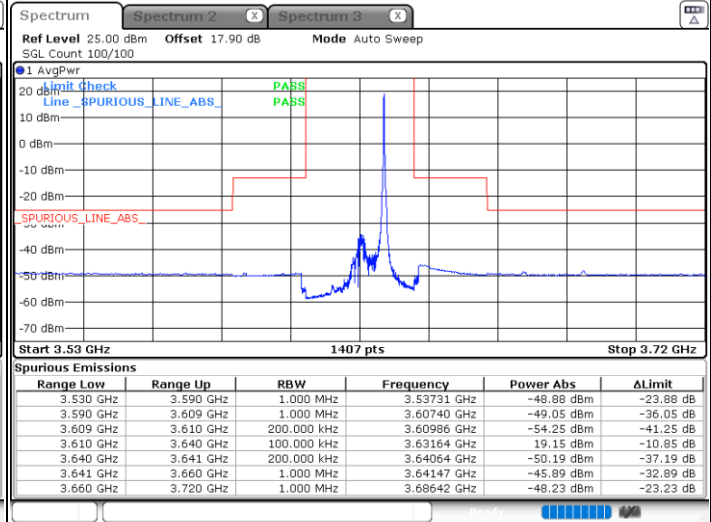

Date: 19 JUN 2021 11:58:53

LTE Band 48 / 15MHz

16QAM

Lowest Channel / 1RB0

Lowest Channel / 1RBmax

Date: 19 JUN 2021 12:06:54

Date: 19 JUN 2021 12:18:54

Lowest Channel / FullIRB

N/A

Date: 19 JUN 2021 12:12:54

LTE Band 48 / 15MHz

16QAM

Middle Channel / 1RB0

Middle Channel / 1RBmax

Date: 19 JUN 2021 12:08:54

Date: 19 JUN 2021 12:20:53

Middle Channel / FullIRB

N/A

Date: 19 JUN 2021 12:14:53

LTE Band 48 / 15MHz

16QAM

Highest Channel / 1RB0

Highest Channel / 1RBmax

Date: 19.JUN.2021 12:10:53

Date: 19.JUN.2021 12:22:53

Highest Channel / FullIRB

N/A

Date: 19.JUN.2021 12:16:53

LTE Band 48 / 20MHz

16QAM

Lowest Channel / 1RB0

Lowest Channel / 1RBmax