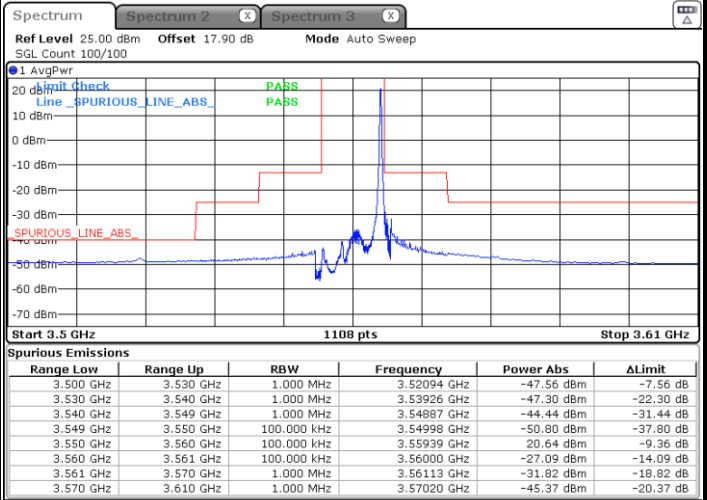

Date: 19.JUN.2021 11:39:35

LTE Band 48 / 5MHz

QPSK

Highest Channel / 1RB0

Highest Channel / 1RBmax

Date: 19.JUN.2021 11:34:16

Date: 19.JUN.2021 11:46:13

Highest Channel / FullIRB

N/A

Date: 19.JUN.2021 11:40:15

LTE Band 48 / 10MHz

QPSK

Lowest Channel / 1RB0

Lowest Channel / 1RBmax

Date: 19 JUN 2021 11:49:35

Date: 19 JUN 2021 12:01:34

Lowest Channel / FullIRB

N/A

Date: 19 JUN 2021 11:55:35

LTE Band 48 / 10MHz

QPSK

MiddleChannel / 1RB0

Middle Channel / 1RBmax

Date: 19.JUN.2021 11:50:15

Date: 19.JUN.2021 12:02:14

Middle Channel / FullIRB

N/A

Date: 19.JUN.2021 11:56:14

LTE Band 48 / 10MHz

QPSK

Highest Channel / 1RB0

Highest Channel / 1RBmax