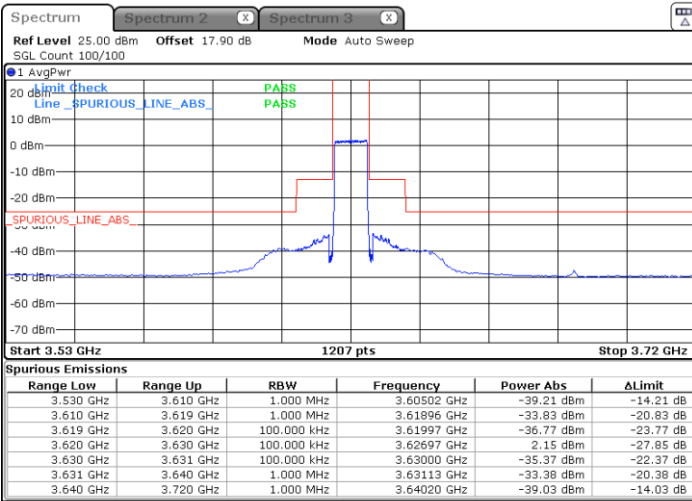

Lowest Channel / 1RB0

Lowest Channel / 1RBmax

Date: 19.JUN.2021 11:48:55

Date: 19.JUN.2021 12:00:54

Lowest Channel / FullIRB

N/A

Date: 19.JUN.2021 12:00:54

LTE Band 48 / 10MHz

16QAM

MiddleChannel / 1RB0

Middle Channel / 1RBmax

Date: 19.JUN.2021 11:50:54

Date: 19.JUN.2021 12:02:53

Middle Channel / FullIRB

N/A

Date: 19.JUN.2021 11:56:54

LTE Band 48 / 10MHz

16QAM

Highest Channel / 1RB0

Highest Channel / 1RBmax

Date: 19 JUN 2021 11:52:54

Date: 19 JUN 2021 12:04:53

Highest Channel / FullIRB

N/A

Date: 19 JUN 2021 11:58:53

LTE Band 48 / 15MHz

16QAM

Lowest Channel / 1RB0

Lowest Channel / 1RBmax

Date: 19 JUN 2021 12:06:54

Date: 19 JUN 2021 12:18:54

Lowest Channel / FullIRB