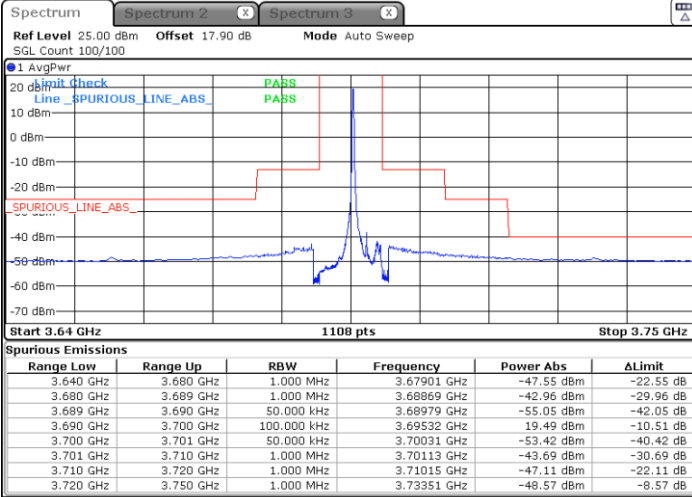

Date: 19 JUN 2021 11:42:55

Lowest Channel / FullIRB

N/A

Date: 19 JUN 2021 11:36:56

LTE Band 48 / 5MHz

16QAM

Middle Channel / 1RB0

Middle Channel / 1RBmax

Date: 19 JUN 2021 11:31:02

Date: 19 JUN 2021 11:44:55

Middle Channel / FullIRB

N/A

Date: 19 JUN 2021 11:38:56

LTE Band 48 / 5MHz

16QAM

Highest Channel / 1RB0

Highest Channel / 1RBmax

Date: 19.JUN.2021 11:34:56

Date: 19.JUN.2021 11:46:54

Highest Channel / FullIRB

N/A

Date: 19.JUN.2021 11:40:55

LTE Band 48 / 10MHz

16QAM

Lowest Channel / 1RB0

Lowest Channel / 1RBmax

Date: 19.JUN.2021 11:48:55

Date: 19.JUN.2021 12:00:54

Lowest Channel / FullIRB

N/A

Date: 19.JUN.2021 12:00:54

LTE Band 48 / 10MHz