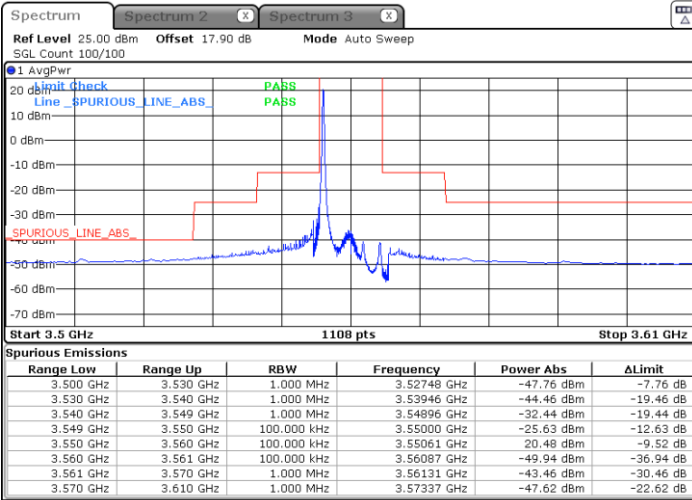

Date: 19.JUN.2021 11:39:35

LTE Band 48 / 5MHz

QPSK

Highest Channel / 1RB0

Highest Channel / 1RBmax

Date: 19.JUN.2021 11:34:16

Date: 19.JUN.2021 11:46:13

Highest Channel / FullIRB

N/A

Date: 19.JUN.2021 11:40:15

LTE Band 48 / 10MHz

QPSK

Lowest Channel / 1RB0

Lowest Channel / 1RBmax

Date: 19 JUN 2021 11:49:35

Date: 19 JUN 2021 12:01:34

Lowest Channel / FullIRB

N/A

Date: 19 JUN 2021 11:55:35

LTE Band 48 / 10MHz

QPSK

MiddleChannel / 1RB0

Middle Channel / 1RBmax

Date: 19.JUN.2021 11:50:15

Date: 19.JUN.2021 12:02:14

Middle Channel / FullIRB

N/A

Date: 19.JUN.2021 11:56:14

LTE Band 48 / 10MHz

QPSK

Highest Channel / 1RB0

Highest Channel / 1RBmax