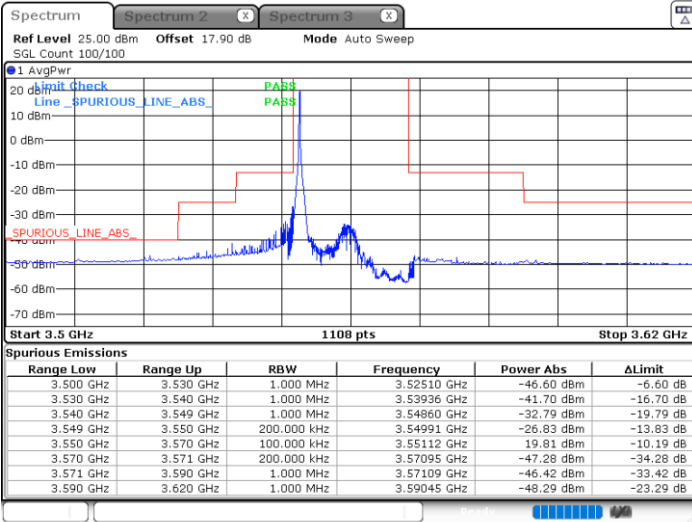

Middle Channel / FullIRB

N/A

Date: 19 JUN 2021 12:14:53

LTE Band 48 / 15MHz

16QAM

Highest Channel / 1RB0

Highest Channel / 1RBmax

Date: 19.JUN.2021 12:10:53

Date: 19.JUN.2021 12:22:53

Highest Channel / FullIRB

N/A

Date: 19.JUN.2021 12:16:53

LTE Band 48 / 20MHz

16QAM

Lowest Channel / 1RB0

Lowest Channel / 1RBmax

Date: 19 JUN 2021 12:30:57

Date: 19 JUN 2021 12:36:58

Lowest Channel / FullIRB

N/A

Date: 19 JUN 2021 12:24:55

LTE Band 48 / 20MHz

16QAM

Middle Channel / 1RB0

Highest Channel / 1RB0

Highest Channel / 1RBmax

Date: 19 JUN 2021 12:34:56

Date: 19 JUN 2021 12:40:57

Highest Channel / FullIRB

N/A

Date: 19 JUN 2021 14:47:20

LTE Band 48 / 5MHz