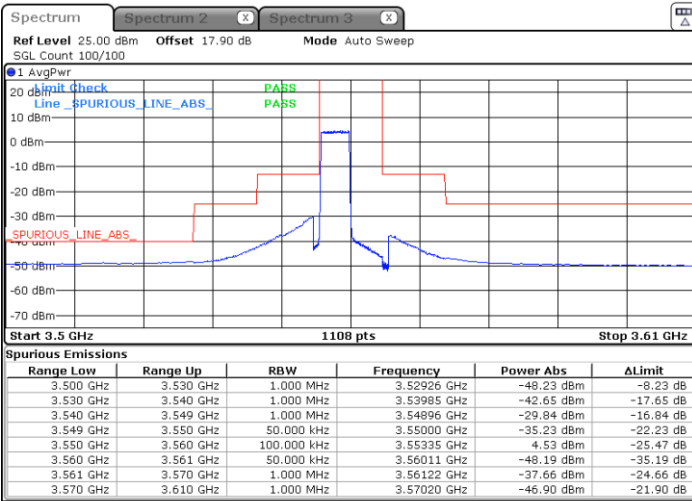

Highest Channel / 1RB0

Highest Channel / 1RBmax

Date: 19 JUN 2021 12:34:56

Date: 19 JUN 2021 12:40:57

Highest Channel / FullIRB

N/A

Date: 19 JUN 2021 14:47:20

LTE Band 48 / 5MHz

64QAM

Lowest Channel / 1RB0

Lowest Channel / 1RBmax

Date: 19 JUN 2021 11:29:42

Date: 19 JUN 2021 11:43:35

Lowest Channel / FullIRB

N/A

Date: 19 JUN 2021 11:37:36

LTE Band 48 / 5MHz

64QAM

Middle Channel / 1RB0

Middle Channel / 1RBmax

Date: 19.JUN.2021 11:30:22

Date: 19.JUN.2021 11:44:15

Middle Channel / FullIRB

N/A

Date: 19.JUN.2021 11:38:16

LTE Band 48 / 5MHz

64QAM

Highest Channel / 1RB0

Highest Channel / 1RBmax

Date: 19 JUN 2021 11:35:36

Date: 19 JUN 2021 11:47:34

Highest Channel / FullIRB