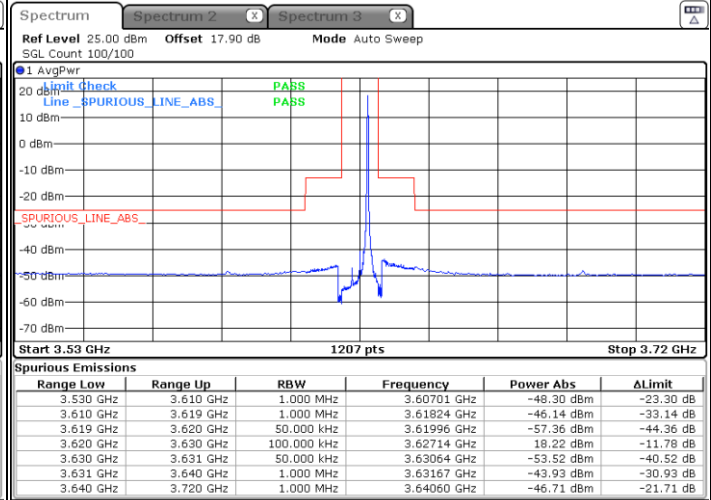

Highest Channel / 1RB0

Highest Channel / 1RBmax

Date: 19 JUN 2021 12:34:56

Date: 19 JUN 2021 12:40:57

Highest Channel / FullIRB

N/A

Date: 19 JUN 2021 14:47:20

LTE Band 48 / 5MHz

64QAM

Lowest Channel / 1RB0

Lowest Channel / 1RBmax

Date: 19 JUN 2021 11:29:42

Date: 19 JUN 2021 11:43:35

Lowest Channel / FullIRB

N/A

Date: 19 JUN 2021 11:37:36

LTE Band 48 / 5MHz

64QAM

Middle Channel / 1RB0

Middle Channel / 1RBmax

Date: 19.JUN.2021 11:30:22

Date: 19.JUN.2021 11:44:15

Middle Channel / FullIRB

N/A

Date: 19.JUN.2021 11:38:16

LTE Band 48 / 5MHz

64QAM

Highest Channel / 1RB0

Highest Channel / 1RBmax

Date: 19 JUN 2021 11:35:36

Date: 19 JUN 2021 11:47:34

Highest Channel / FullIRB