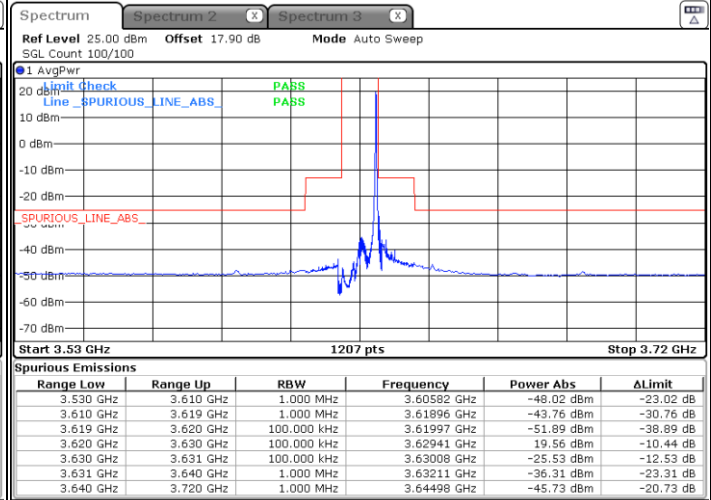

Date: 19.JUN.2021 12:02:53