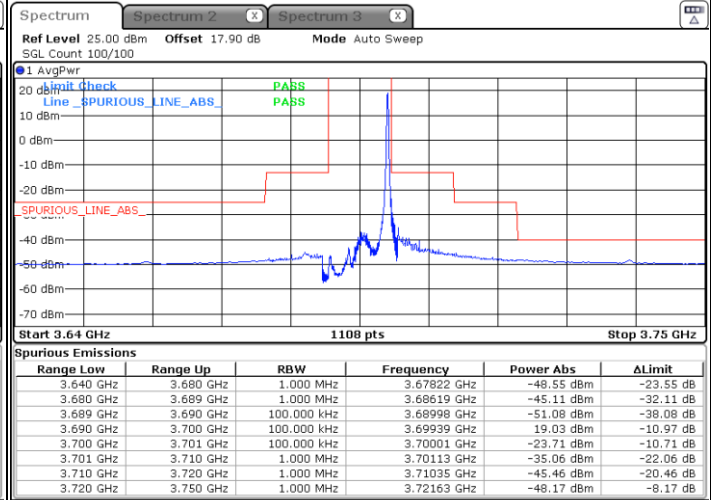

Lowest Channel / 1RB0

Lowest Channel / 1RBmax

Date: 19.JUN.2021 11:48:55

Date: 19.JUN.2021 12:00:54

Lowest Channel / FullIRB

N/A

Date: 19.JUN.2021 12:00:54

LTE Band 48 / 10MHz

LTE Band 48 / 10MHz

16QAM

Highest Channel / 1RB0

Highest Channel / 1RBmax

Date: 19 JUN 2021 11:52:54

Date: 19 JUN 2021 12:04:53

Highest Channel / FullIRB

N/A

Date: 19 JUN 2021 11:58:53

LTE Band 48 / 15MHz

16QAM

Lowest Channel / 1RB0

Lowest Channel / 1RBmax

Date: 19 JUN 2021 12:06:54

Date: 19 JUN 2021 12:18:54

Lowest Channel / FullIRB