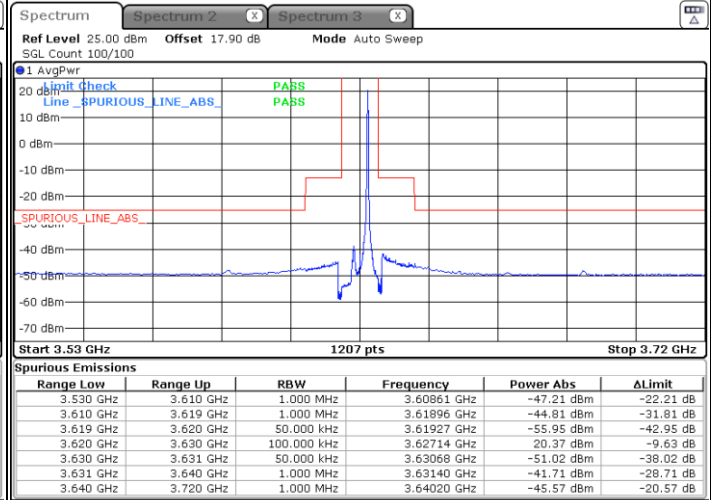

LTE Band 48 / 5MHz

QPSK

Middle Channel / 1RB0

Middle Channel / 1RBmax

Date: 19.JUN.2021 11:31:41

Date: 19.JUN.2021 11:45:34

Middle Channel / FullIRB

N/A

Date: 19.JUN.2021 11:39:35

LTE Band 48 / 5MHz

QPSK

Highest Channel / 1RB0

Highest Channel / 1RBmax

Date: 19.JUN.2021 11:34:16

Date: 19.JUN.2021 11:46:13

Highest Channel / FullIRB