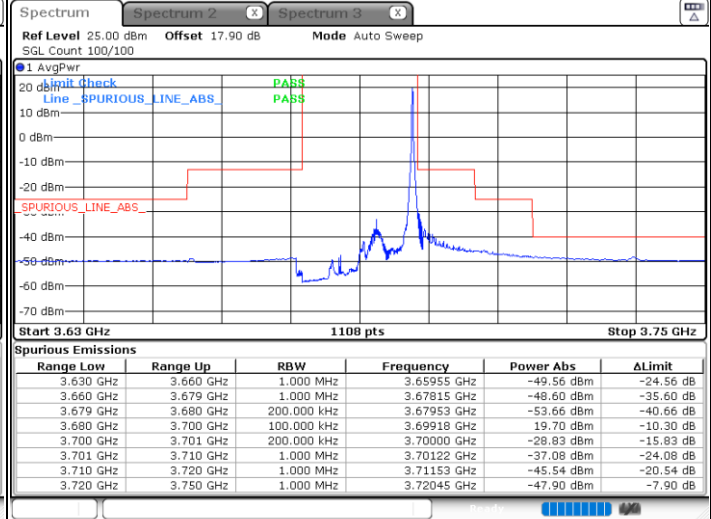

Lowest Channel / 1RBmax

Date: 19 JUN 2021 12:06:14

Date: 19 JUN 2021 12:18:13

Lowest Channel / FullIRB

N/A

Date: 19 JUN 2021 12:12:13

LTE Band 48 / 15MHz

QPSK

Middle Channel / 1RB0

Middle Channel / 1RBmax

Date: 19 JUN 2021 12:09:33

Date: 19 JUN 2021 12:21:33

Middle Channel / FullIRB

N/A

Date: 19 JUN 2021 12:15:33

LTE Band 48 / 15MHz

QPSK

Highest Channel / 1RB0

Highest Channel / 1RBmax

Date: 19.JUN.2021 12:10:13

Date: 19.JUN.2021 12:22:13

Highest Channel / FullIRB

N/A

Date: 19.JUN.2021 14:37:31

LTE Band 48 / 20MHz

QPSK

Lowest Channel / 1RB0

Lowest Channel / 1RBmax

Date: 19 JUN 2021 12:31:37

Date: 19 JUN 2021 12:37:39

Lowest Channel / FullIRB

N/A