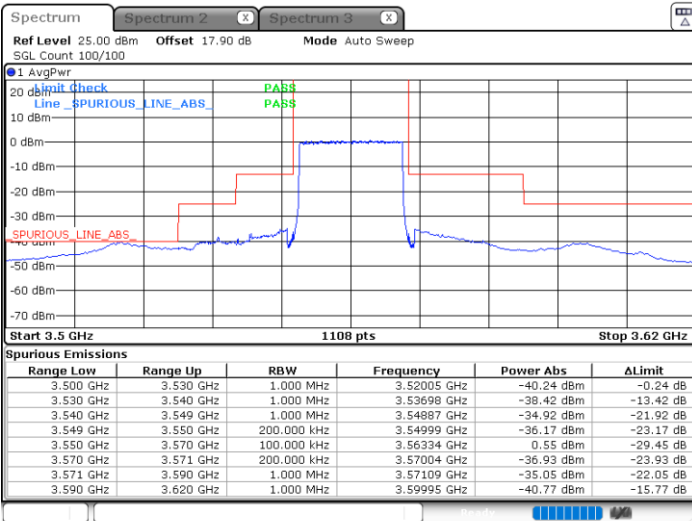

QPSK

Highest Channel / 1RB0

Highest Channel / 1RBmax

Date: 19.JUN.2021 12:10:13

Date: 19.JUN.2021 12:22:13

Highest Channel / FullIRB

N/A

Date: 19.JUN.2021 14:37:31

LTE Band 48 / 20MHz

QPSK

Lowest Channel / 1RB0

Lowest Channel / 1RBmax

Date: 19 JUN 2021 12:31:37

Date: 19 JUN 2021 12:37:39

Lowest Channel / FullIRB

N/A

Date: 19 JUN 2021 12:25:36

LTE Band 48 / 20MHz

QPSK

Middle Channel / 1RB0

Middle Channel / 1RBmax

Date: 19 JUN 2021 12:32:17

Date: 19 JUN 2021 12:38:19

Middle Channel / FullIRB

N/A

Date: 19 JUN 2021 12:26:16

LTE Band 48 / 20MHz

QPSK

Highest Channel / 1RB0

Highest Channel / 1RBmax

Date: 19.JUN.2021 12:35:36

Date: 19.JUN.2021 12:41:37