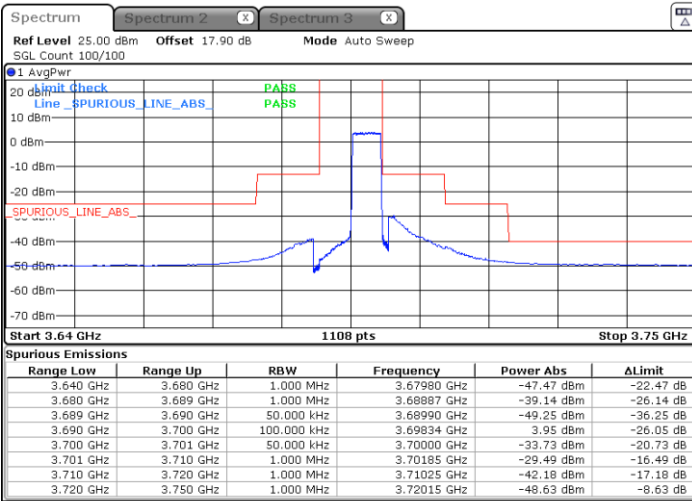

LTE Band 48 / 5MHz

64QAM

Middle Channel / 1RB0

Middle Channel / 1RBmax

Date: 19.JUN.2021 11:30:22

Date: 19.JUN.2021 11:44:15

Middle Channel / FullIRB

N/A

Date: 19.JUN.2021 11:38:16

LTE Band 48 / 5MHz

64QAM

Highest Channel / 1RB0

Highest Channel / 1RBmax

Date: 19 JUN 2021 11:35:36

Date: 19 JUN 2021 11:47:34

Highest Channel / FullIRB

N/A

Date: 19 JUN 2021 11:41:35

LTE Band 48 / 10MHz

64QAM

Lowest Channel / 1RB0

Lowest Channel / 1RBmax

Date: 19 JUN 2021 11:48:15

Date: 19 JUN 2021 12:00:14