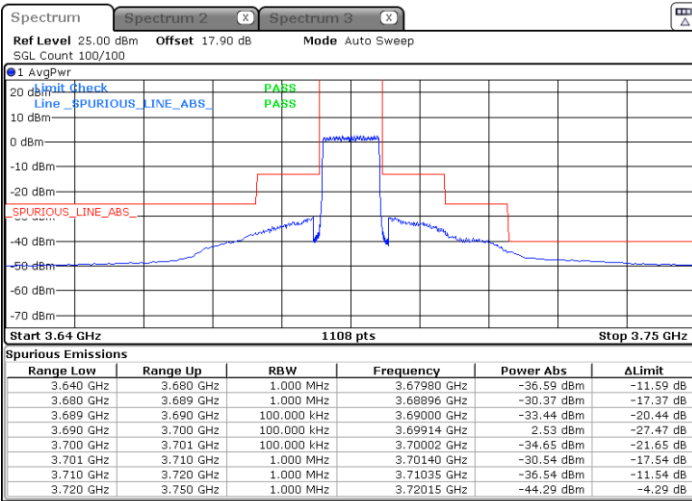

Lowest Channel / 1RB0

Lowest Channel / 1RBmax

Date: 19.JUN.2021 11:48:55

Date: 19.JUN.2021 12:00:54

Lowest Channel / FullIRB

N/A

Date: 19.JUN.2021 12:00:54

LTE Band 48 / 10MHz

LTE Band 48 / 10MHz

16QAM

Highest Channel / 1RB0

Highest Channel / 1RBmax

Date: 19 JUN 2021 11:52:54

Date: 19 JUN 2021 12:04:53

Highest Channel / FullIRB

N/A

Date: 19 JUN 2021 11:58:53

LTE Band 48 / 15MHz

16QAM

Lowest Channel / 1RB0

Lowest Channel / 1RBmax

Date: 19 JUN 2021 12:06:54

Date: 19 JUN 2021 12:18:54

Lowest Channel / FullIRB