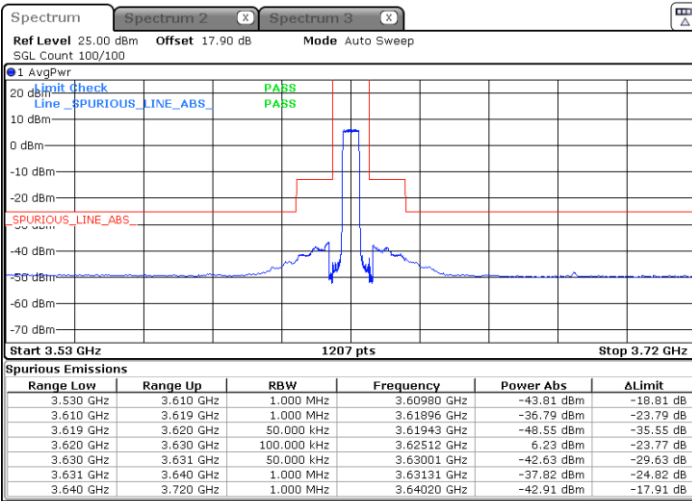

LTE Band 48 / 5MHz

QPSK

Middle Channel / 1RB0

Middle Channel / 1RBmax

Date: 19.JUN.2021 11:31:41

Date: 19.JUN.2021 11:45:34

Middle Channel / FullIRB

N/A

Date: 19.JUN.2021 11:39:35

LTE Band 48 / 5MHz

QPSK

Highest Channel / 1RB0

Highest Channel / 1RBmax

Date: 19.JUN.2021 11:34:16

Date: 19.JUN.2021 11:46:13

Highest Channel / FullIRB