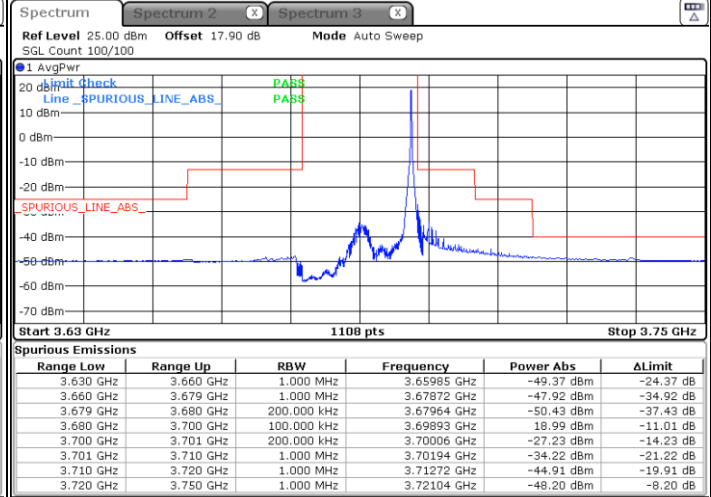

Date: 19.JUN.2021 12:22:53

Highest Channel / FullIRB

N/A

Date: 19.JUN.2021 12:16:53

LTE Band 48 / 20MHz

16QAM

Lowest Channel / 1RB0

Lowest Channel / 1RBmax

Date: 19 JUN 2021 12:30:57

Date: 19 JUN 2021 12:36:58

Lowest Channel / FullIRB

N/A

Date: 19 JUN 2021 12:24:55

LTE Band 48 / 20MHz

16QAM

Middle Channel / 1RB0

Middle Channel / 1RBmax

Date: 19 JUN 2021 12:32:57

Date: 19 JUN 2021 12:38:58

Middle Channel / FullIRB

N/A

Date: 19 JUN 2021 12:26:55

LTE Band 48 / 20MHz

16QAM

Highest Channel / 1RB0

Highest Channel / 1RBmax

Date: 19 JUN 2021 12:34:56

Date: 19 JUN 2021 12:40:57

Highest Channel / FullIRB

N/A

Date: 19 JUN 2021 14:47:20

LTE Band 48 / 5MHz