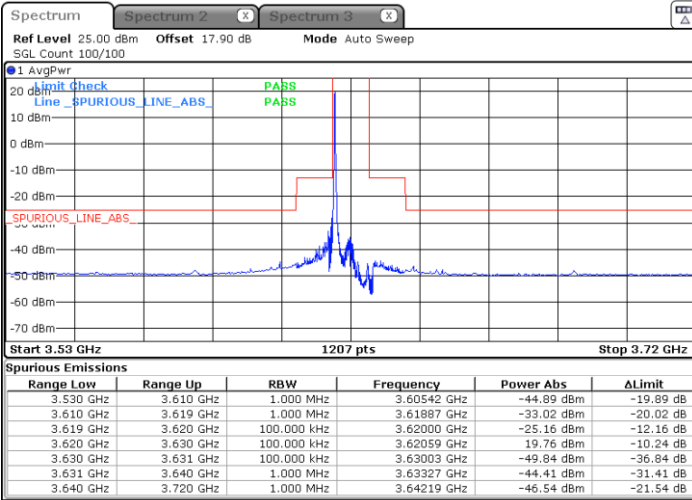

Highest Channel / 1RBmax

Date: 19.JUN.2021 11:34:56

Date: 19.JUN.2021 11:46:54

Highest Channel / FullIRB

N/A

Date: 19.JUN.2021 11:40:55

LTE Band 48 / 10MHz

16QAM

Lowest Channel / 1RB0

Lowest Channel / 1RBmax

Date: 19.JUN.2021 11:48:55

Date: 19.JUN.2021 12:00:54

Lowest Channel / FullIRB

N/A

Date: 19.JUN.2021 12:00:54

LTE Band 48 / 10MHz

16QAM

MiddleChannel / 1RB0

Middle Channel / 1RBmax

Date: 19.JUN.2021 11:50:54

Date: 19.JUN.2021 12:02:53

Middle Channel / FullIRB

N/A

Date: 19.JUN.2021 11:56:54

LTE Band 48 / 10MHz

16QAM

Highest Channel / 1RB0

Highest Channel / 1RBmax

Date: 19 JUN 2021 11:52:54

Date: 19 JUN 2021 12:04:53

Highest Channel / FullIRB

N/A