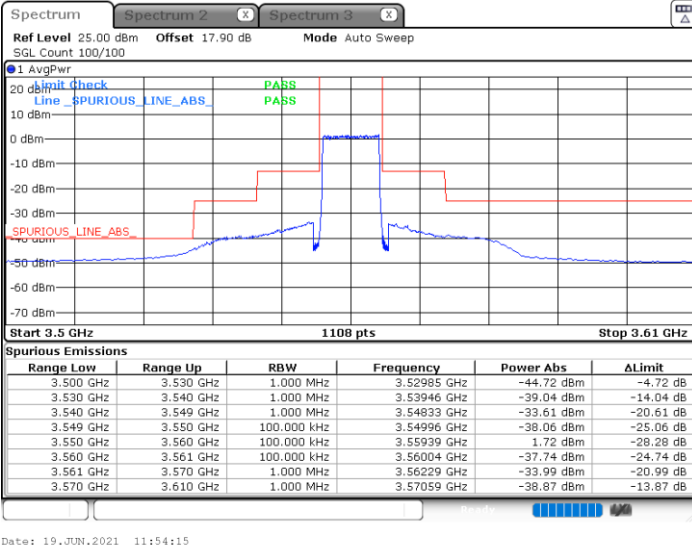

Date: 19.JUN.2021 11:38:16

LTE Band 48 / 5MHz

64QAM

Highest Channel / 1RB0

Highest Channel / 1RBmax

Date: 19 JUN 2021 11:35:36

Date: 19 JUN 2021 11:47:34

Highest Channel / FullIRB

N/A

Date: 19 JUN 2021 11:41:35

LTE Band 48 / 10MHz

64QAM

Lowest Channel / 1RB0

Lowest Channel / 1RBmax

Date: 19 JUN 2021 11:48:15

Date: 19 JUN 2021 12:00:14

Lowest Channel / FullIRB

N/A

Date: 19 JUN 2021 11:54:15