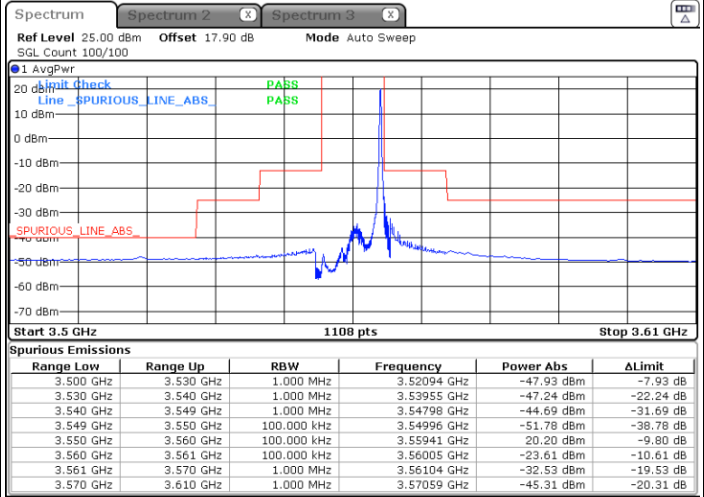

Date: 19 JUN 2021 11:31:02

Date: 19 JUN 2021 11:44:55

Middle Channel / FullIRB

N/A

Date: 19 JUN 2021 11:38:56

LTE Band 48 / 5MHz

16QAM

Highest Channel / 1RB0

Highest Channel / 1RBmax

Date: 19.JUN.2021 11:34:56

Date: 19.JUN.2021 11:46:54

Highest Channel / FullIRB

N/A

Date: 19.JUN.2021 11:40:55

LTE Band 48 / 10MHz

16QAM

Lowest Channel / 1RB0

Lowest Channel / 1RBmax

Date: 19.JUN.2021 11:48:55

Date: 19.JUN.2021 12:00:54

Lowest Channel / FullIRB

N/A

Date: 19.JUN.2021 12:00:54

LTE Band 48 / 10MHz