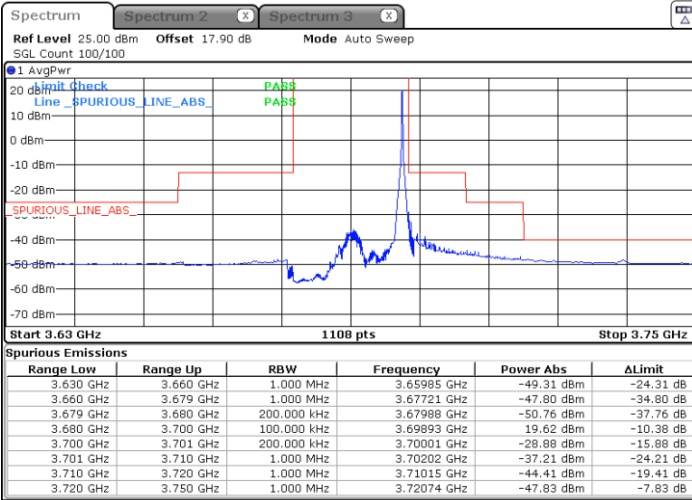

N/A

Date: 19 JUN 2021 12:26:16

LTE Band 48 / 20MHz

QPSK

Highest Channel / 1RB0

Highest Channel / 1RBmax

Date: 19.JUN.2021 12:35:36

Date: 19.JUN.2021 12:41:37

Highest Channel / FullIRB

N/A

Date: 19.JUN.2021 12:29:35

LTE Band 48 / 5MHz

16QAM

Lowest Channel / 1RB0

Lowest Channel / 1RBmax

Date: 19 JUN 2021 12:41:37

Date: 19 JUN 2021 11:42:55

Lowest Channel / FullIRB

N/A

Date: 19 JUN 2021 11:36:56

LTE Band 48 / 5MHz

16QAM

Middle Channel / 1RB0

Middle Channel / 1RBmax

Date: 19 JUN 2021 11:31:02

Date: 19 JUN 2021 11:44:55

Middle Channel / FullIRB

N/A

Date: 19 JUN 2021 11:38:56

LTE Band 48 / 5MHz

16QAM

Highest Channel / 1RB0