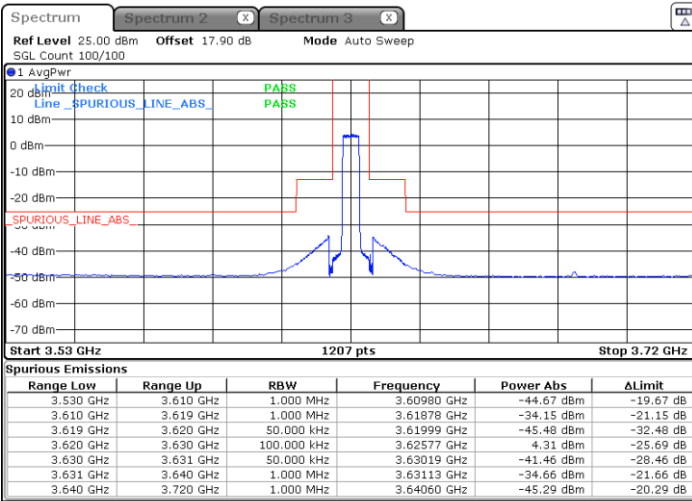

Highest Channel / 1RB0

Highest Channel / 1RBmax

Date: 19 JUN 2021 12:34:56

Date: 19 JUN 2021 12:40:57

Highest Channel / FullIRB

N/A

Date: 19 JUN 2021 14:47:20

LTE Band 48 / 5MHz

64QAM

Lowest Channel / 1RB0

Lowest Channel / 1RBmax

Date: 19 JUN 2021 11:29:42

Date: 19 JUN 2021 11:43:35

Lowest Channel / FullIRB

N/A

Date: 19 JUN 2021 11:37:36

LTE Band 48 / 5MHz

64QAM

Middle Channel / 1RB0

Middle Channel / 1RBmax

Date: 19.JUN.2021 11:30:22

Date: 19.JUN.2021 11:44:15

Middle Channel / FullIRB

N/A

Date: 19.JUN.2021 11:38:16

LTE Band 48 / 5MHz

64QAM

Highest Channel / 1RB0

Highest Channel / 1RBmax

Date: 19 JUN 2021 11:35:36

Date: 19 JUN 2021 11:47:34

Highest Channel / FullIRB