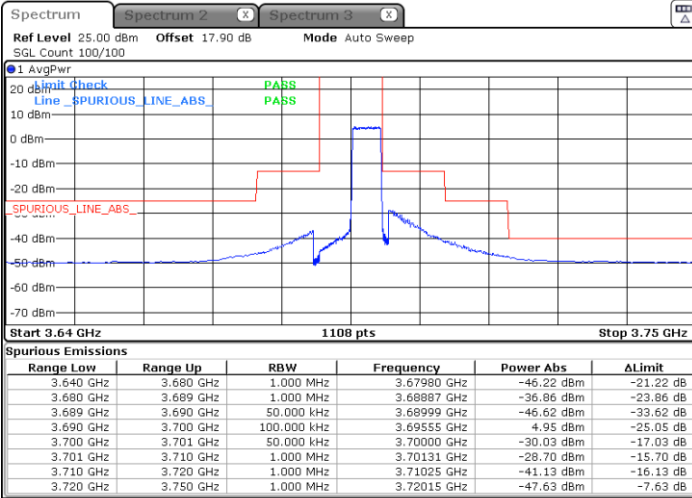

Date: 19 JUN 2021 11:31:02

Date: 19 JUN 2021 11:44:55

Middle Channel / FullIRB

N/A

Date: 19 JUN 2021 11:38:56

LTE Band 48 / 5MHz

16QAM

Highest Channel / 1RB0

Highest Channel / 1RBmax

Date: 19.JUN.2021 11:34:56

Date: 19.JUN.2021 11:46:54

Highest Channel / FullIRB

N/A

Date: 19.JUN.2021 11:40:55

LTE Band 48 / 10MHz

16QAM

Lowest Channel / 1RB0

Lowest Channel / 1RBmax

Date: 19.JUN.2021 11:48:55

Date: 19.JUN.2021 12:00:54

Lowest Channel / FullIRB

N/A

Date: 19.JUN.2021 12:00:54

LTE Band 48 / 10MHz