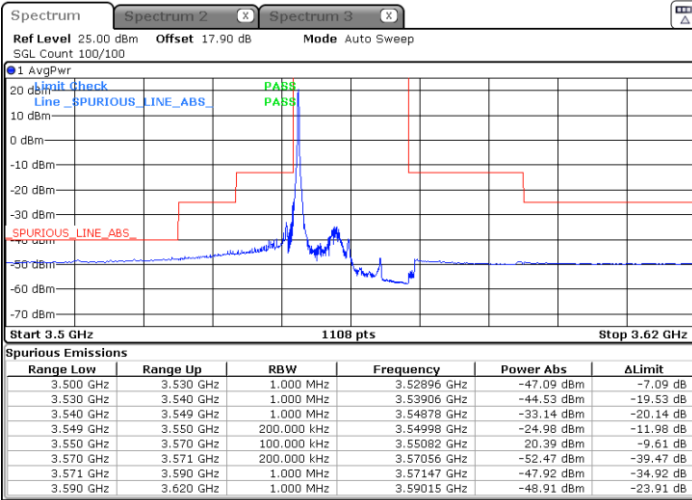

Date: 19.JUN.2021 12:02:14

Middle Channel / FullIRB

N/A

Date: 19.JUN.2021 11:56:14

LTE Band 48 / 10MHz

QPSK

Highest Channel / 1RB0

Highest Channel / 1RBmax

Date: 19 JUN 2021 11:53:34

Date: 19 JUN 2021 12:05:33

Highest Channel / FullIRB

N/A

Date: 19 JUN 2021 11:59:34

LTE Band 48 / 15MHz

QPSK

Lowest Channel / 1RB0

Lowest Channel / 1RBmax

Date: 19 JUN 2021 12:06:14

Date: 19 JUN 2021 12:18:13

Lowest Channel / FullIRB

N/A

Date: 19 JUN 2021 12:12:13

LTE Band 48 / 15MHz

QPSK

Middle Channel / 1RB0

Middle Channel / 1RBmax

Date: 19 JUN 2021 12:09:33

Date: 19 JUN 2021 12:21:33

Middle Channel / FullIRB

N/A

Date: 19 JUN 2021 12:15:33

LTE Band 48 / 15MHz