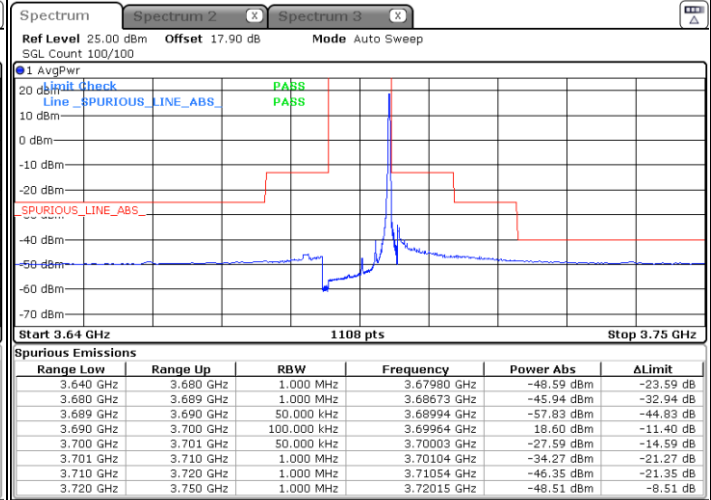

LTE Band 48 / 5MHz

64QAM

Middle Channel / 1RB0

Middle Channel / 1RBmax

Date: 19.JUN.2021 11:30:22

Date: 19.JUN.2021 11:44:15

Middle Channel / FullIRB

N/A

Date: 19.JUN.2021 11:38:16

LTE Band 48 / 5MHz

64QAM

Highest Channel / 1RB0

Highest Channel / 1RBmax

Date: 19 JUN 2021 11:35:36

Date: 19 JUN 2021 11:47:34

Highest Channel / FullIRB

N/A

Date: 19 JUN 2021 11:41:35

LTE Band 48 / 10MHz

64QAM

Lowest Channel / 1RB0

Lowest Channel / 1RBmax

Date: 19 JUN 2021 11:48:15

Date: 19 JUN 2021 12:00:14