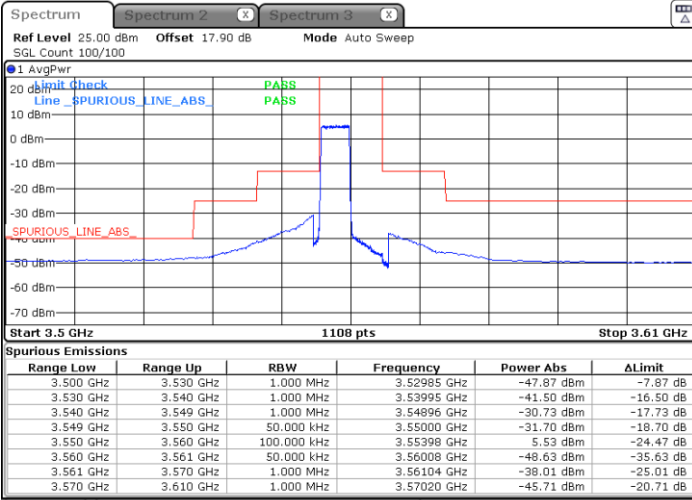

N/A

Date: 19 JUN 2021 12:26:16

LTE Band 48 / 20MHz

QPSK

Highest Channel / 1RB0

Highest Channel / 1RBmax

Date: 19.JUN.2021 12:35:36

Date: 19.JUN.2021 12:41:37

Highest Channel / FullIRB

N/A

Date: 19.JUN.2021 12:29:35

LTE Band 48 / 5MHz

16QAM

Lowest Channel / 1RB0

Lowest Channel / 1RBmax

Date: 19 JUN 2021 12:41:37

Date: 19 JUN 2021 11:42:55

Lowest Channel / FullIRB

N/A

Date: 19 JUN 2021 11:36:56

LTE Band 48 / 5MHz

16QAM

Middle Channel / 1RB0

Middle Channel / 1RBmax

Date: 19 JUN 2021 11:31:02

Date: 19 JUN 2021 11:44:55

Middle Channel / FullIRB

N/A

Date: 19 JUN 2021 11:38:56

LTE Band 48 / 5MHz

16QAM

Highest Channel / 1RB0