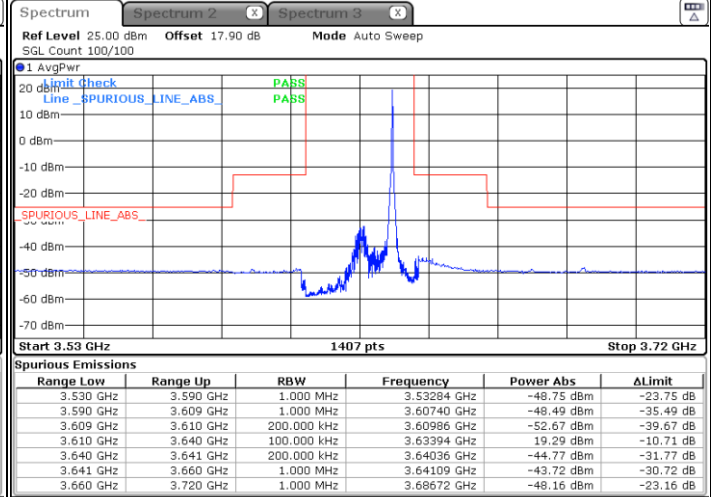

Date: 19.JUN.2021 12:22:53

Highest Channel / FullIRB

N/A

Date: 19.JUN.2021 12:16:53

LTE Band 48 / 20MHz

16QAM

Lowest Channel / 1RB0

Lowest Channel / 1RBmax

Date: 19 JUN 2021 12:30:57

Date: 19 JUN 2021 12:36:58

Lowest Channel / FullIRB

N/A

Date: 19 JUN 2021 12:24:55

LTE Band 48 / 20MHz

16QAM

Middle Channel / 1RB0

Middle Channel / 1RBmax

Date: 19 JUN 2021 12:32:57

Date: 19 JUN 2021 12:38:58

Middle Channel / FullIRB

N/A

Date: 19 JUN 2021 12:26:55

LTE Band 48 / 20MHz

16QAM

Highest Channel / 1RB0

Highest Channel / 1RBmax

Date: 19 JUN 2021 12:34:56

Date: 19 JUN 2021 12:40:57

Highest Channel / FullIRB

N/A

Date: 19 JUN 2021 14:47:20

LTE Band 48 / 5MHz