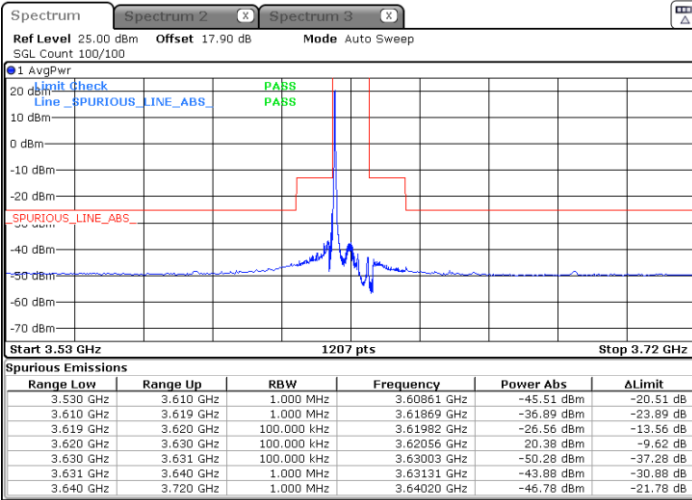

N/A

Date: 19.JUN.2021 11:40:15

LTE Band 48 / 10MHz

QPSK

Lowest Channel / 1RB0

Lowest Channel / 1RBmax

Date: 19 JUN 2021 11:49:35

Date: 19 JUN 2021 12:01:34

Lowest Channel / FullIRB

N/A

Date: 19 JUN 2021 11:55:35

LTE Band 48 / 10MHz

QPSK

MiddleChannel / 1RB0

Middle Channel / 1RBmax

Date: 19.JUN.2021 11:50:15

Date: 19.JUN.2021 12:02:14

Middle Channel / FullIRB

N/A

Date: 19.JUN.2021 11:56:14

LTE Band 48 / 10MHz

QPSK

Highest Channel / 1RB0

Highest Channel / 1RBmax

Date: 19 JUN 2021 11:53:34

Date: 19 JUN 2021 12:05:33

Highest Channel / FullIRB

N/A

Date: 19 JUN 2021 11:59:34

LTE Band 48 / 15MHz

QPSK

Lowest Channel / 1RB0