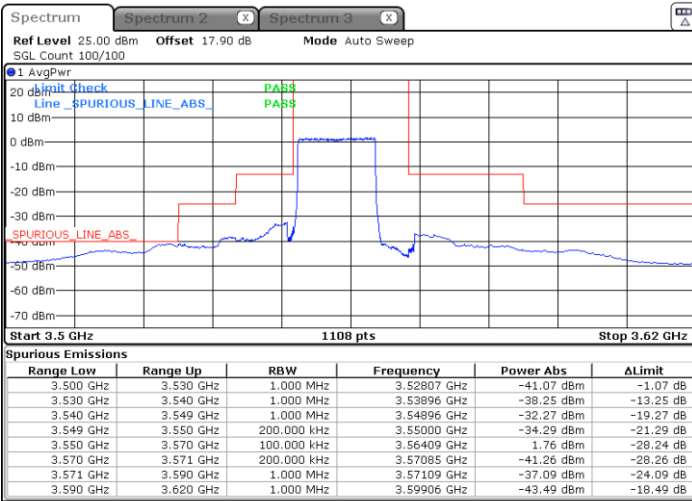

Date: 19 JUN 2021 11:53:34

Date: 19 JUN 2021 12:05:33

Highest Channel / FullIRB

N/A

Date: 19 JUN 2021 11:59:34

LTE Band 48 / 15MHz

QPSK

Lowest Channel / 1RB0

Lowest Channel / 1RBmax

Date: 19 JUN 2021 12:06:14

Date: 19 JUN 2021 12:18:13

Lowest Channel / FullIRB

N/A

Date: 19 JUN 2021 12:12:13

LTE Band 48 / 15MHz

QPSK

Middle Channel / 1RB0

Middle Channel / 1RBmax

Date: 19 JUN 2021 12:09:33

Date: 19 JUN 2021 12:21:33

Middle Channel / FullIRB

N/A

Date: 19 JUN 2021 12:15:33

LTE Band 48 / 15MHz

QPSK

Highest Channel / 1RB0

Highest Channel / 1RBmax

Date: 19.JUN.2021 12:10:13

Date: 19.JUN.2021 12:22:13

Highest Channel / FullIRB

N/A

Date: 19.JUN.2021 14:37:31