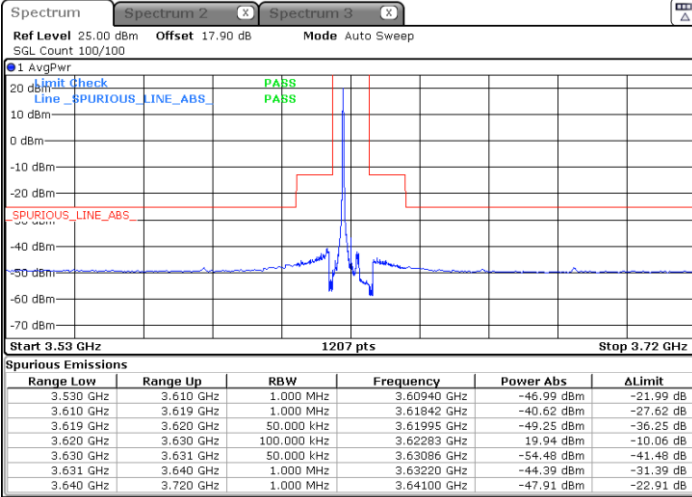

Highest Channel / FullIRB

N/A

Date: 19.JUN.2021 12:29:35

LTE Band 48 / 5MHz

16QAM

Lowest Channel / 1RB0

Lowest Channel / 1RBmax

Date: 19 JUN 2021 12:41:37

Date: 19 JUN 2021 11:42:55

Lowest Channel / FullIRB

N/A

Date: 19 JUN 2021 11:36:56

LTE Band 48 / 5MHz

16QAM

Middle Channel / 1RB0

Middle Channel / 1RBmax

Date: 19 JUN 2021 11:31:02

Date: 19 JUN 2021 11:44:55

Middle Channel / FullIRB

N/A

Date: 19 JUN 2021 11:38:56

LTE Band 48 / 5MHz

16QAM

Highest Channel / 1RB0

Highest Channel / 1RBmax

Date: 19.JUN.2021 11:34:56

Date: 19.JUN.2021 11:46:54

Highest Channel / FullIRB

N/A

Date: 19.JUN.2021 11:40:55

LTE Band 48 / 10MHz

16QAM