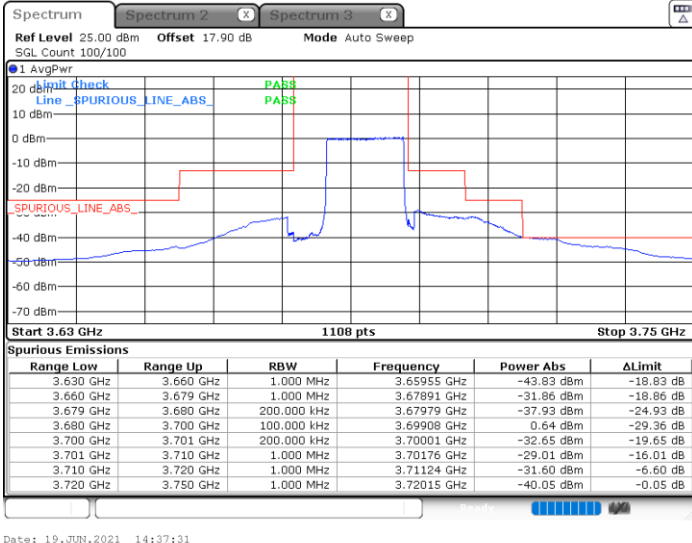

Middle Channel / 1RB0

Middle Channel / 1RBmax

Date: 19 JUN 2021 12:09:33

Date: 19 JUN 2021 12:21:33

Middle Channel / FullIRB

N/A

Date: 19 JUN 2021 12:15:33

LTE Band 48 / 15MHz

QPSK

Highest Channel / 1RB0

Highest Channel / 1RBmax

Date: 19.JUN.2021 12:10:13

Date: 19.JUN.2021 12:22:13

Highest Channel / FullIRB

N/A

Date: 19.JUN.2021 14:37:31

LTE Band 48 / 20MHz

QPSK

Lowest Channel / 1RB0

Lowest Channel / 1RBmax

Date: 19 JUN 2021 12:31:37

Date: 19 JUN 2021 12:37:39

Lowest Channel / FullIRB

N/A

Date: 19 JUN 2021 12:25:36

LTE Band 48 / 20MHz

QPSK

Middle Channel / 1RB0

Middle Channel / 1RBmax

Date: 19 JUN 2021 12:32:17

Date: 19 JUN 2021 12:38:19

Middle Channel / FullIRB