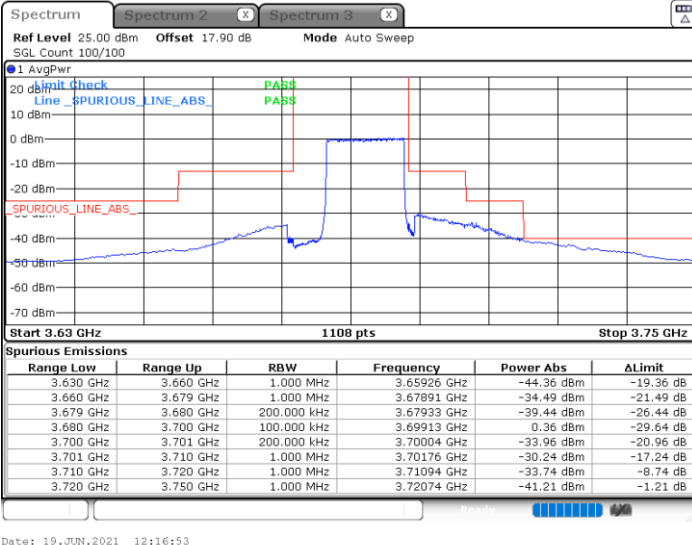

N/A

Date: 19 JUN 2021 12:12:54

LTE Band 48 / 15MHz

16QAM

Middle Channel / 1RB0

Middle Channel / 1RBmax

Date: 19 JUN 2021 12:08:54

Date: 19 JUN 2021 12:20:53

Middle Channel / FullIRB

N/A

Date: 19 JUN 2021 12:14:53

LTE Band 48 / 15MHz

16QAM

Highest Channel / 1RB0

Highest Channel / 1RBmax

Date: 19.JUN.2021 12:10:53

Date: 19.JUN.2021 12:22:53

Highest Channel / FullIRB

N/A

Date: 19.JUN.2021 12:16:53

LTE Band 48 / 20MHz

16QAM

Lowest Channel / 1RB0

Lowest Channel / 1RBmax

Date: 19 JUN 2021 12:30:57

Date: 19 JUN 2021 12:36:58

Lowest Channel / FullIRB

N/A

Date: 19 JUN 2021 12:24:55

LTE Band 48 / 20MHz

16QAM

Middle Channel / 1RB0