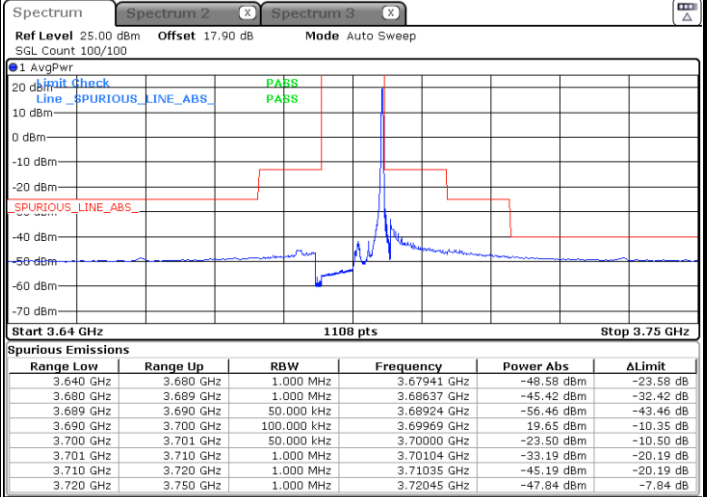

Date: 19 JUN 2021 11:42:55

Lowest Channel / FullIRB

N/A

Date: 19 JUN 2021 11:36:56

LTE Band 48 / 5MHz

16QAM

Middle Channel / 1RB0

Middle Channel / 1RBmax

Date: 19 JUN 2021 11:31:02

Date: 19 JUN 2021 11:44:55

Middle Channel / FullIRB

N/A

Date: 19 JUN 2021 11:38:56

LTE Band 48 / 5MHz

16QAM

Highest Channel / 1RB0

Highest Channel / 1RBmax

Date: 19.JUN.2021 11:34:56

Date: 19.JUN.2021 11:46:54

Highest Channel / FullIRB

N/A

Date: 19.JUN.2021 11:40:55

LTE Band 48 / 10MHz

16QAM

Lowest Channel / 1RB0

Lowest Channel / 1RBmax

Date: 19.JUN.2021 11:48:55

Date: 19.JUN.2021 12:00:54

Lowest Channel / FullIRB

N/A

Date: 19.JUN.2021 12:00:54

LTE Band 48 / 10MHz