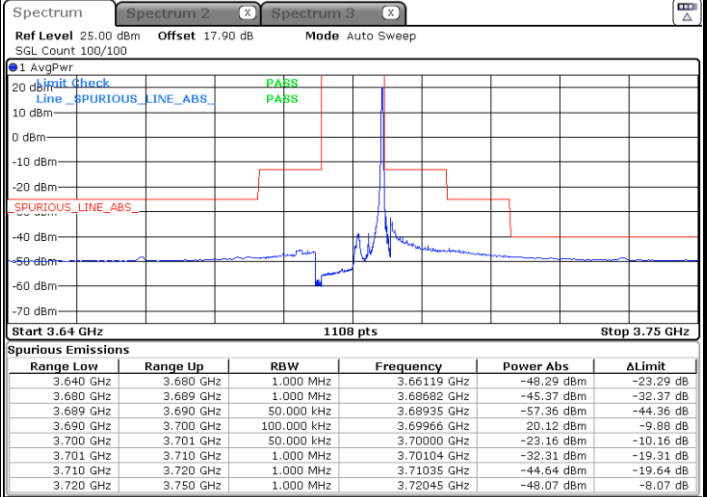

Date: 19.JUN.2021 11:39:35

LTE Band 48 / 5MHz

QPSK

Highest Channel / 1RB0

Highest Channel / 1RBmax

Date: 19.JUN.2021 11:34:16

Date: 19.JUN.2021 11:46:13

Highest Channel / FullIRB

N/A

Date: 19.JUN.2021 11:40:15

LTE Band 48 / 10MHz

QPSK

Lowest Channel / 1RB0

Lowest Channel / 1RBmax

Date: 19 JUN 2021 11:49:35

Date: 19 JUN 2021 12:01:34