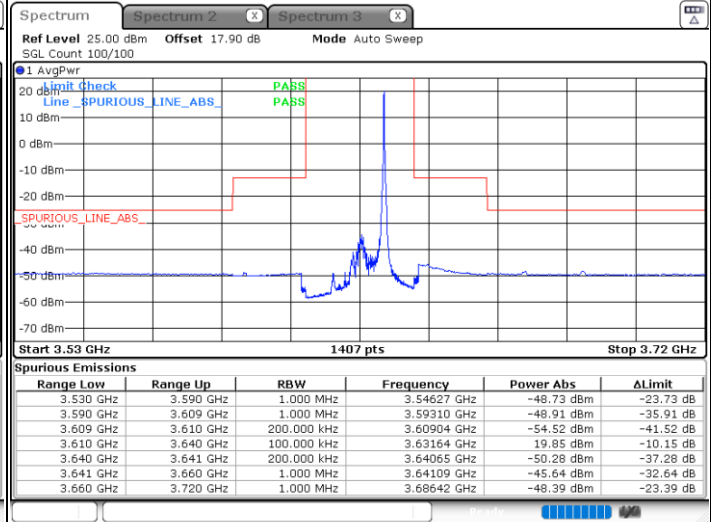

Date: 19 JUN 2021 11:53:34

Date: 19 JUN 2021 12:05:33

Highest Channel / FullIRB

N/A

Date: 19 JUN 2021 11:59:34

LTE Band 48 / 15MHz

QPSK

Lowest Channel / 1RB0

Lowest Channel / 1RBmax

Date: 19 JUN 2021 12:06:14

Date: 19 JUN 2021 12:18:13

Lowest Channel / FullIRB

N/A

Date: 19 JUN 2021 12:12:13

LTE Band 48 / 15MHz

QPSK

Middle Channel / 1RB0

Middle Channel / 1RBmax

Date: 19 JUN 2021 12:09:33

Date: 19 JUN 2021 12:21:33

Middle Channel / FullIRB

N/A

Date: 19 JUN 2021 12:15:33

LTE Band 48 / 15MHz