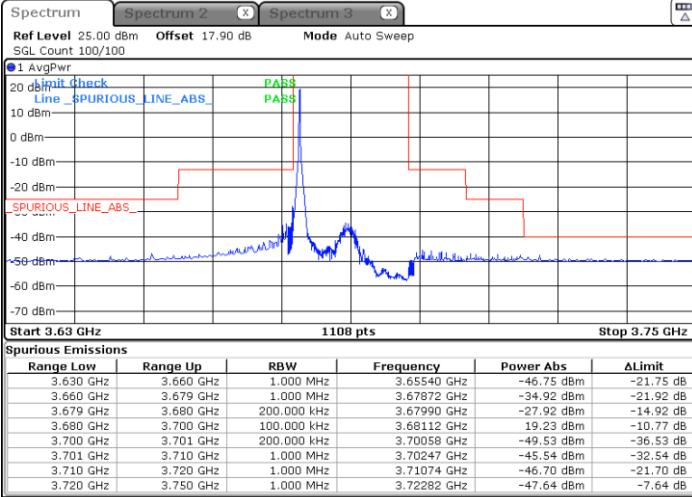

Date: 19.JUN.2021 12:22:53

Highest Channel / FullIRB

N/A

Date: 19.JUN.2021 12:16:53

LTE Band 48 / 20MHz

16QAM

Lowest Channel / 1RB0

Lowest Channel / 1RBmax

Date: 19 JUN 2021 12:30:57

Date: 19 JUN 2021 12:36:58

Lowest Channel / FullIRB

N/A

Date: 19 JUN 2021 12:24:55

LTE Band 48 / 20MHz

16QAM

Middle Channel / 1RB0

Middle Channel / 1RBmax

Date: 19 JUN 2021 12:32:57

Date: 19 JUN 2021 12:38:58

Middle Channel / FullIRB

N/A

Date: 19 JUN 2021 12:26:55

LTE Band 48 / 20MHz

16QAM

Highest Channel / 1RB0

Highest Channel / 1RBmax

Date: 19 JUN 2021 12:34:56

Date: 19 JUN 2021 12:40:57

Highest Channel / FullIRB

N/A

Date: 19 JUN 2021 14:47:20

LTE Band 48 / 5MHz