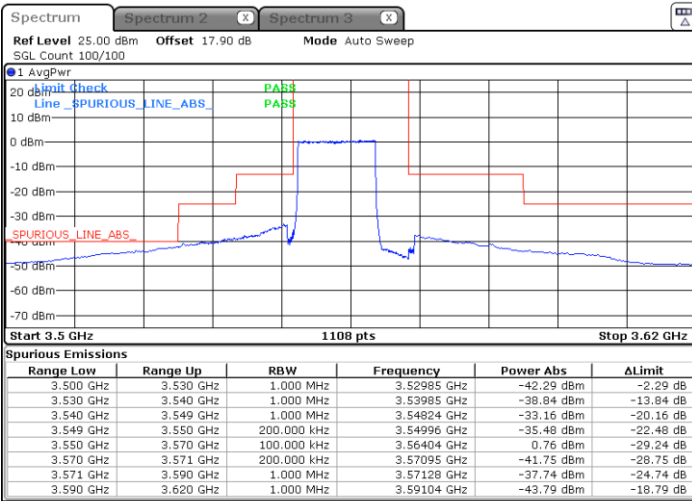

LTE Band 48 / 10MHz

16QAM

Highest Channel / 1RB0

Highest Channel / 1RBmax

Date: 19 JUN 2021 11:52:54

Date: 19 JUN 2021 12:04:53

Highest Channel / FullIRB

N/A

Date: 19 JUN 2021 11:58:53

LTE Band 48 / 15MHz

16QAM

Lowest Channel / 1RB0

Lowest Channel / 1RBmax

Date: 19 JUN 2021 12:06:54

Date: 19 JUN 2021 12:18:54

Lowest Channel / FullIRB

N/A

Date: 19 JUN 2021 12:12:54

LTE Band 48 / 15MHz

16QAM

Middle Channel / 1RB0

Middle Channel / 1RBmax

Date: 19 JUN 2021 12:08:54

Date: 19 JUN 2021 12:20:53

Middle Channel / FullIRB

N/A

Date: 19 JUN 2021 12:14:53

LTE Band 48 / 15MHz

16QAM

Highest Channel / 1RB0

Highest Channel / 1RBmax

Date: 19.JUN.2021 12:10:53