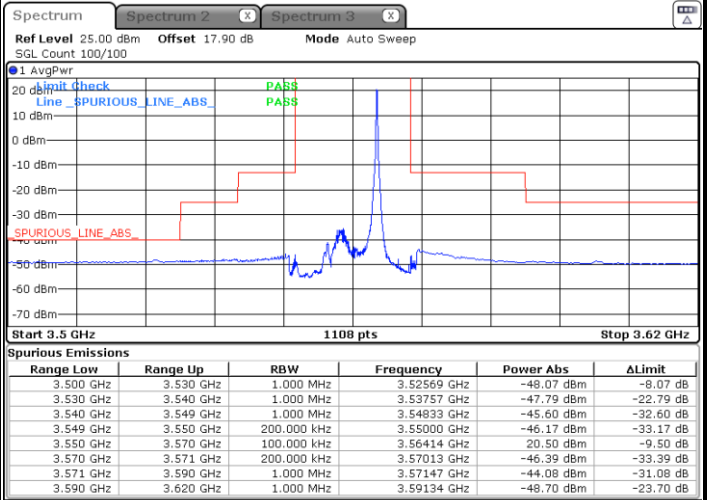

Date: 19.JUN.2021 12:02:14

Middle Channel / FullIRB

N/A

Date: 19.JUN.2021 11:56:14

LTE Band 48 / 10MHz

QPSK

Highest Channel / 1RB0

Highest Channel / 1RBmax

Date: 19 JUN 2021 11:53:34

Date: 19 JUN 2021 12:05:33

Highest Channel / FullIRB

N/A

Date: 19 JUN 2021 11:59:34

LTE Band 48 / 15MHz

QPSK

Lowest Channel / 1RB0

Lowest Channel / 1RBmax

Date: 19 JUN 2021 12:06:14

Date: 19 JUN 2021 12:18:13

Lowest Channel / FullIRB

N/A

Date: 19 JUN 2021 12:12:13

LTE Band 48 / 15MHz

QPSK

Middle Channel / 1RB0

Middle Channel / 1RBmax

Date: 19 JUN 2021 12:09:33

Date: 19 JUN 2021 12:21:33

Middle Channel / FullIRB

N/A

Date: 19 JUN 2021 12:15:33

LTE Band 48 / 15MHz