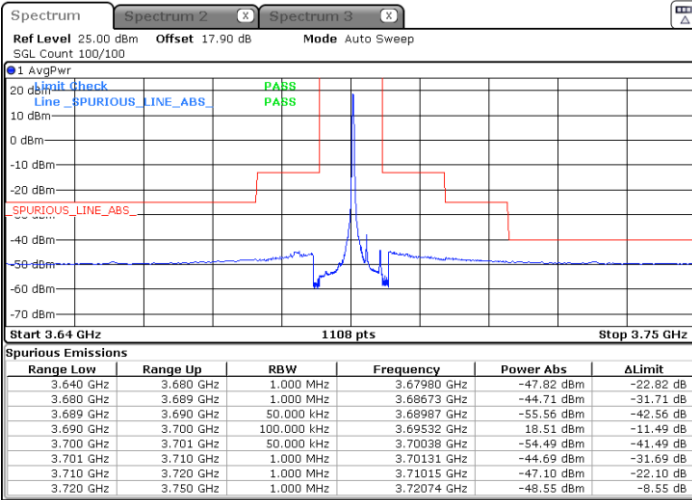

LTE Band 48 / 5MHz

64QAM

Middle Channel / 1RB0

Middle Channel / 1RBmax

Date: 19.JUN.2021 11:30:22

Date: 19.JUN.2021 11:44:15

Middle Channel / FullIRB

N/A

Date: 19.JUN.2021 11:38:16

LTE Band 48 / 5MHz

64QAM

Highest Channel / 1RB0

Highest Channel / 1RBmax

Date: 19 JUN 2021 11:35:36

Date: 19 JUN 2021 11:47:34

Highest Channel / FullIRB

N/A

Date: 19 JUN 2021 11:41:35

LTE Band 48 / 10MHz

64QAM

Lowest Channel / 1RB0

Lowest Channel / 1RBmax

Date: 19 JUN 2021 11:48:15

Date: 19 JUN 2021 12:00:14