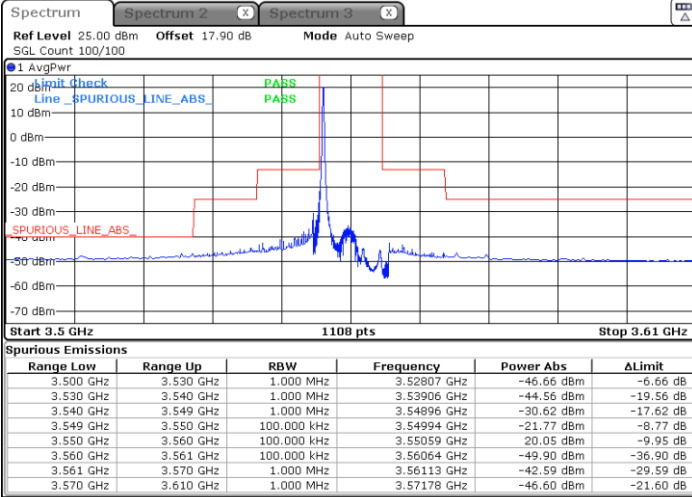

Date: 19 JUN 2021 11:31:02

Date: 19 JUN 2021 11:44:55

Middle Channel / FullIRB

N/A

Date: 19 JUN 2021 11:38:56

LTE Band 48 / 5MHz

16QAM

Highest Channel / 1RB0

Highest Channel / 1RBmax

Date: 19.JUN.2021 11:34:56

Date: 19.JUN.2021 11:46:54

Highest Channel / FullIRB

N/A

Date: 19.JUN.2021 11:40:55

LTE Band 48 / 10MHz

16QAM

Lowest Channel / 1RB0

Lowest Channel / 1RBmax

Date: 19.JUN.2021 11:48:55

Date: 19.JUN.2021 12:00:54

Lowest Channel / FullIRB

N/A

Date: 19.JUN.2021 12:00:54

LTE Band 48 / 10MHz