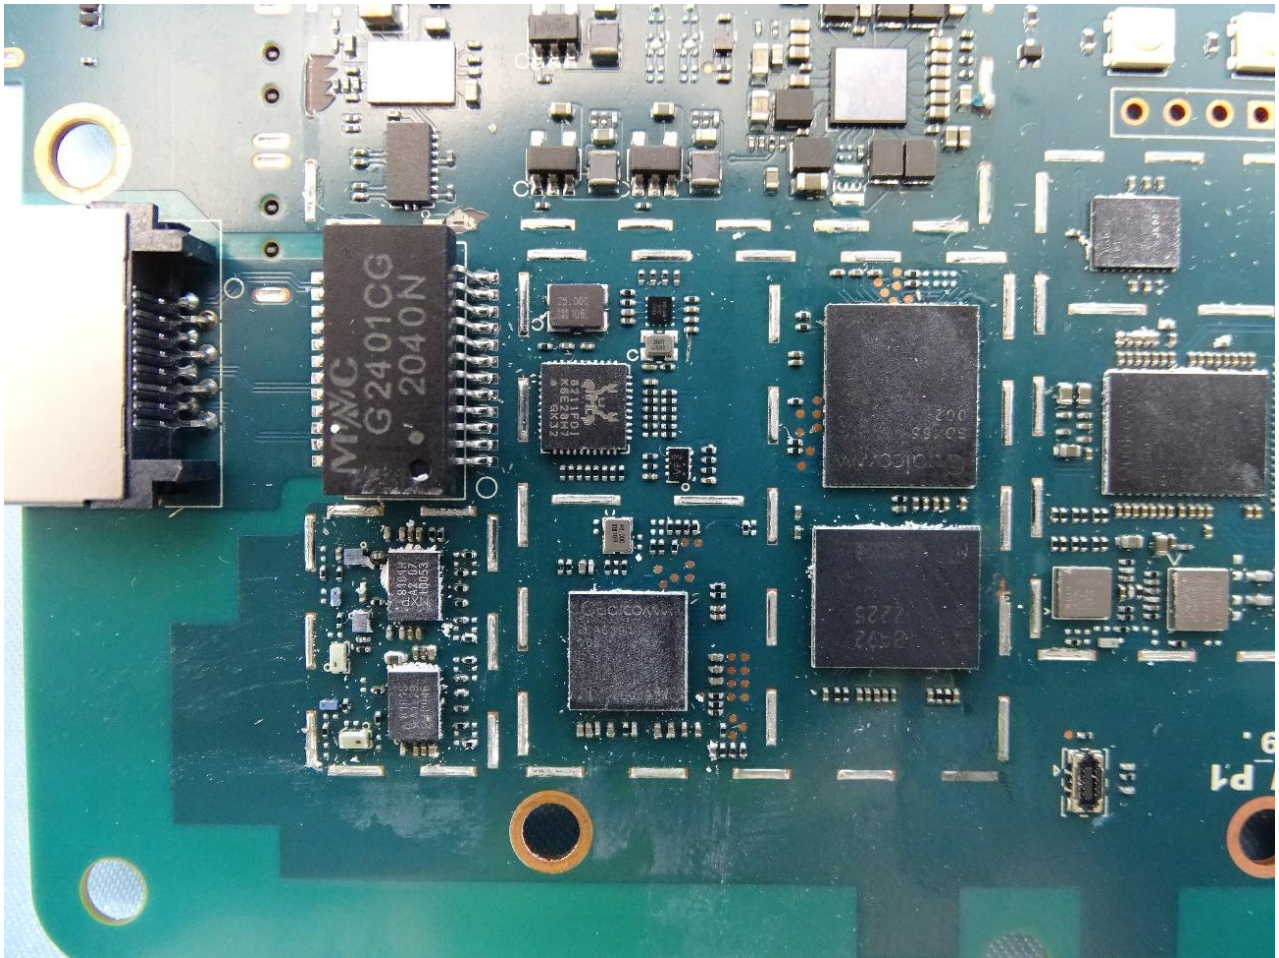

### 3. Internal Photograph of EUT

Model Name: RG1000

mmWave Antenna L

mmWave Antenna R

TRX0 Antenna

TRX0\_LTE Band 48, 5G NR n77 and 5G NR n78 Antenna

TRX1 Antenna