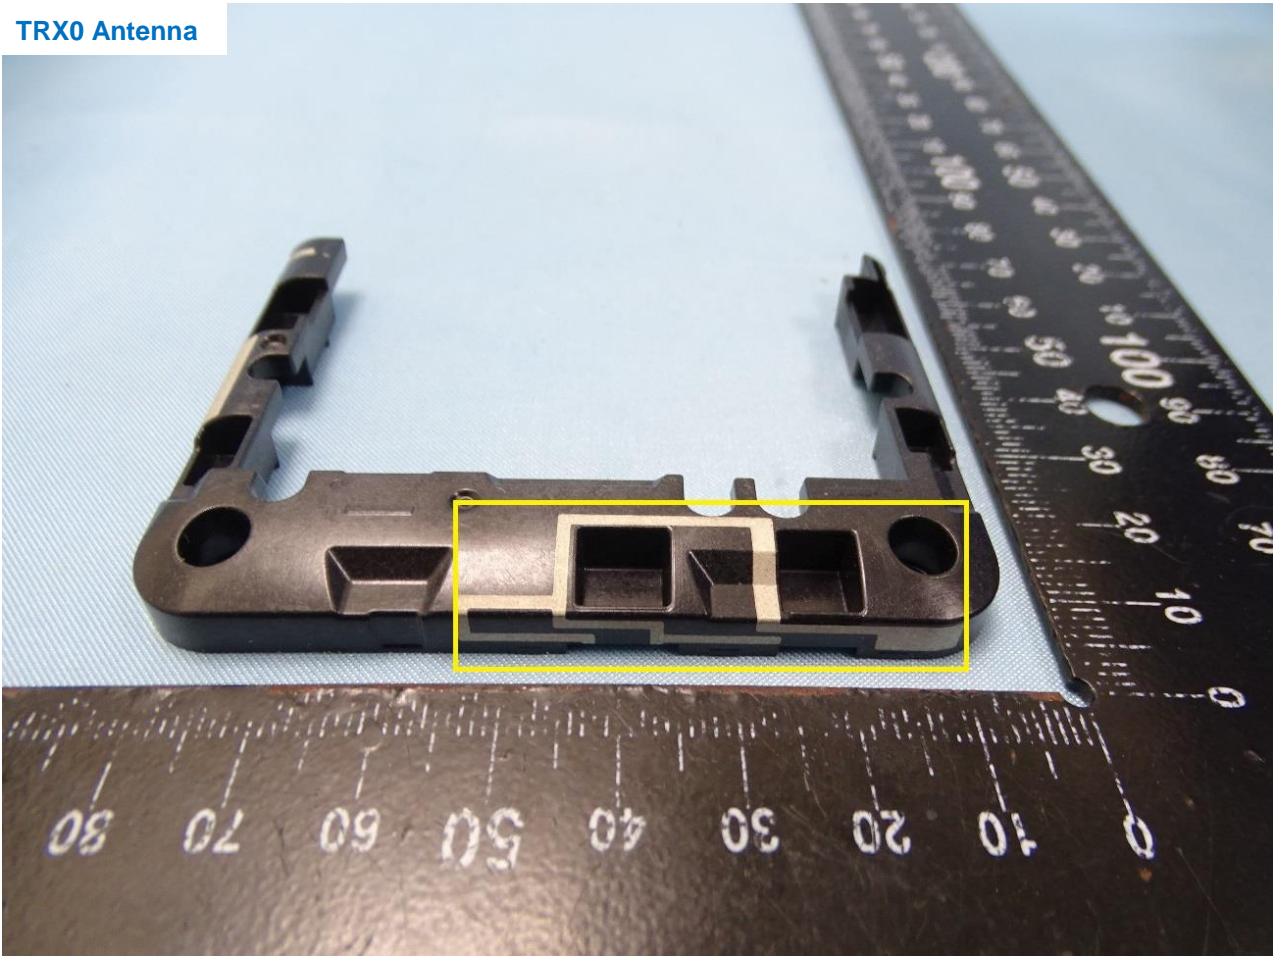

### 3. Internal Photograph of EUT

Model Name: RG1000

mmWave Antenna L

mmWave Antenna R

TRX0 Antenna

TRX0\_LTE Band 48, 5G NR n77 and 5G NR n78 Antenna

TRX1 Antenna