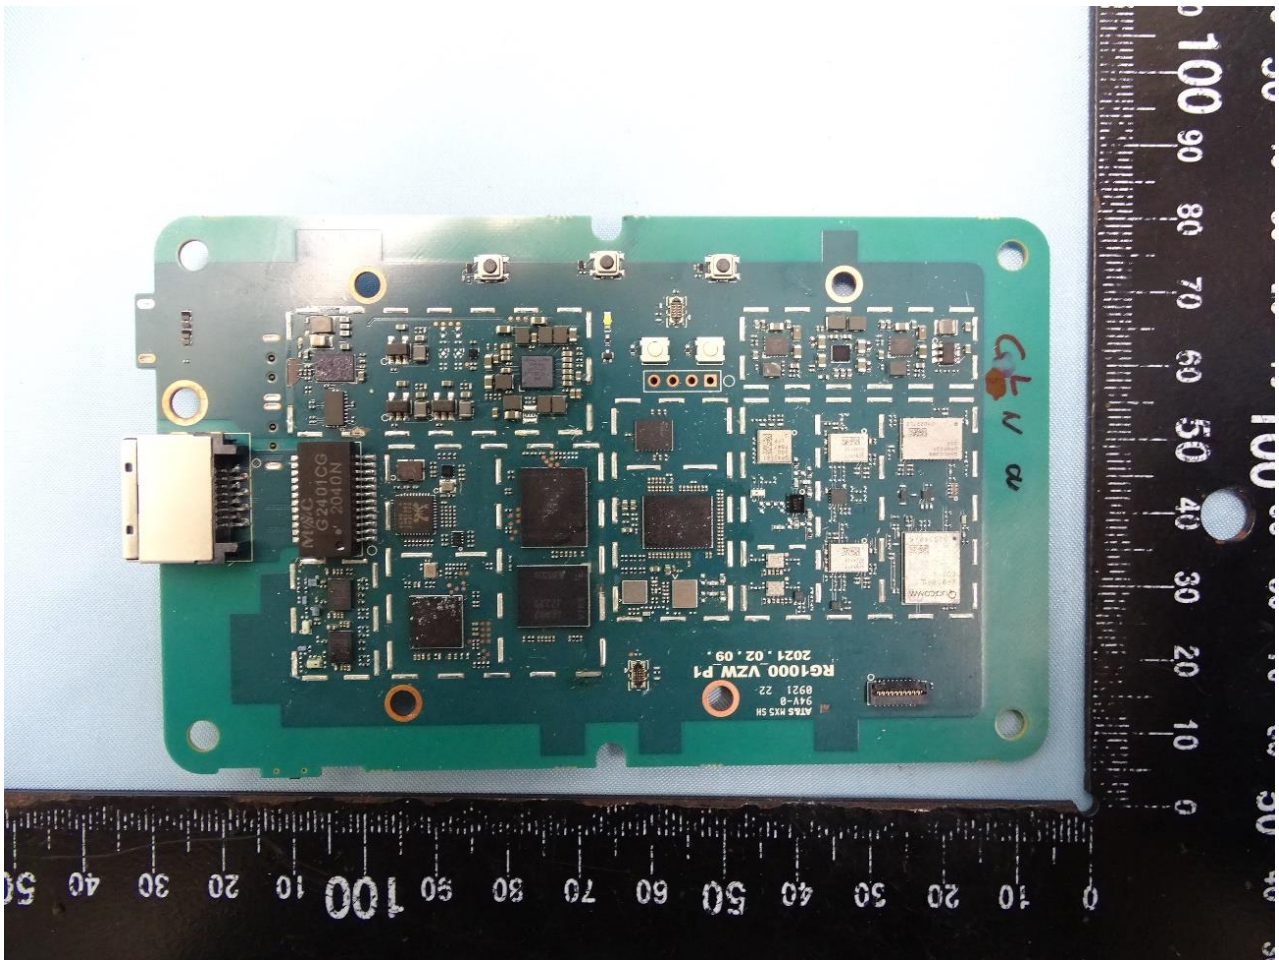

### 3. Internal Photograph of EUT

Model Name: RG1000

mmWave Antenna L

mmWave Antenna R

TRX0 Antenna

TRX0\_LTE Band 48, 5G NR n77 and 5G NR n78 Antenna

TRX1 Antenna