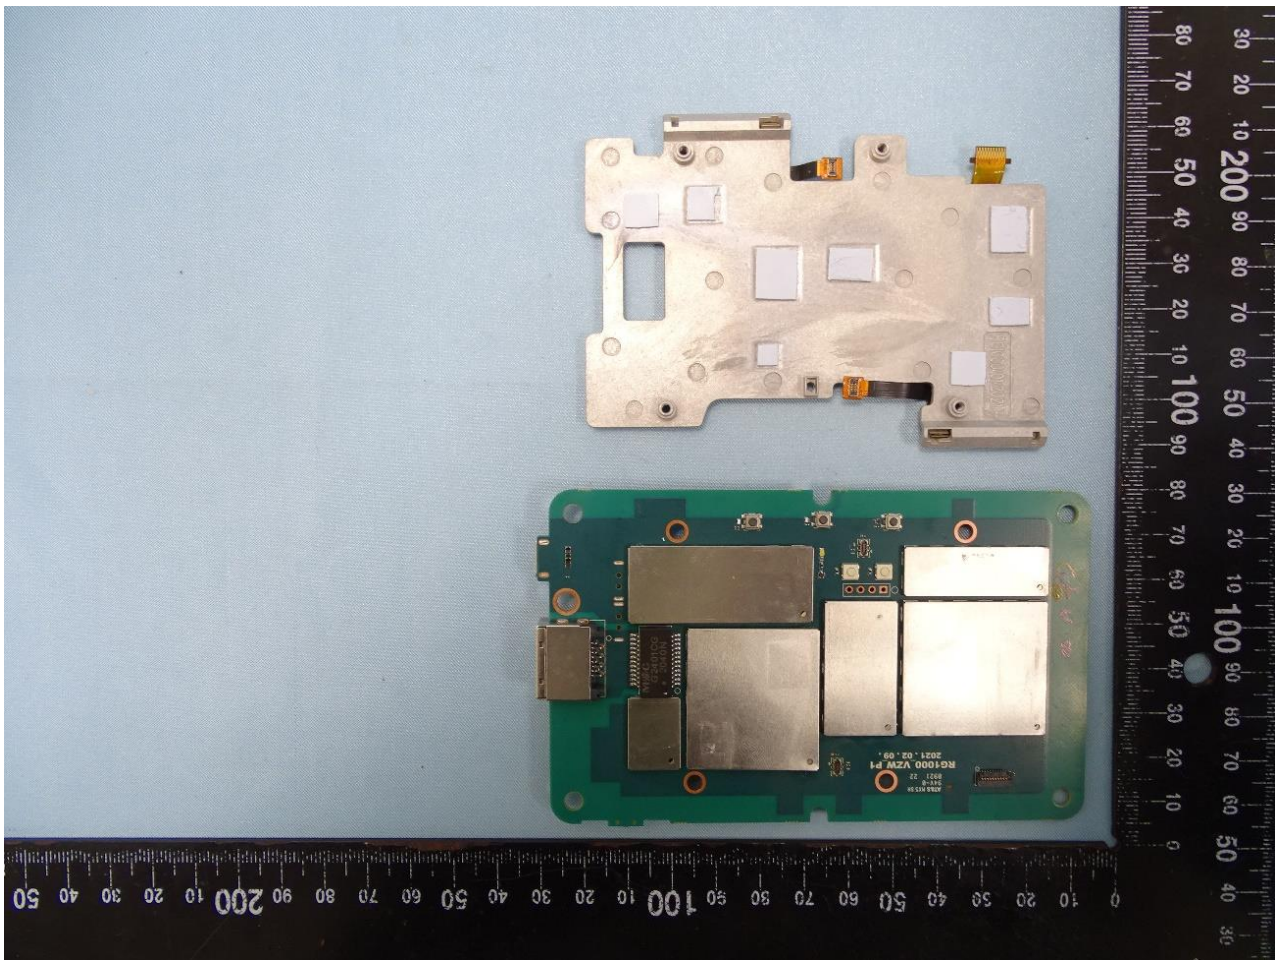

### 3. Internal Photograph of EUT

Model Name: RG1000

mmWave Antenna L

mmWave Antenna R

TRX0 Antenna

TRX0\_LTE Band 48, 5G NR n77 and 5G NR n78 Antenna

TRX1 Antenna