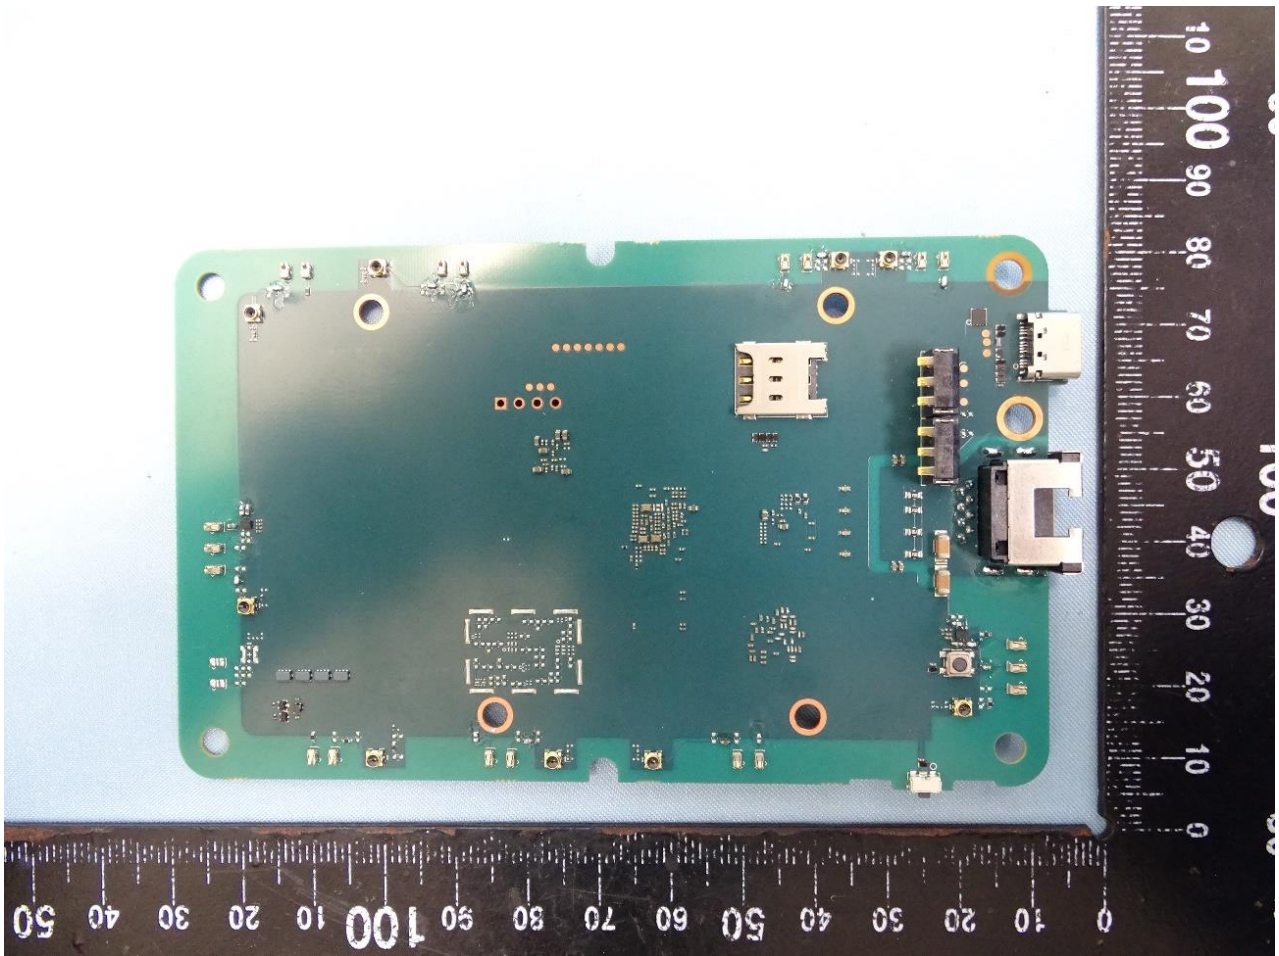

### 3. Internal Photograph of EUT

Model Name: RG1000

mmWave Antenna L

mmWave Antenna R

TRX0 Antenna

TRX0\_LTE Band 48, 5G NR n77 and 5G NR n78 Antenna

TRX1 Antenna