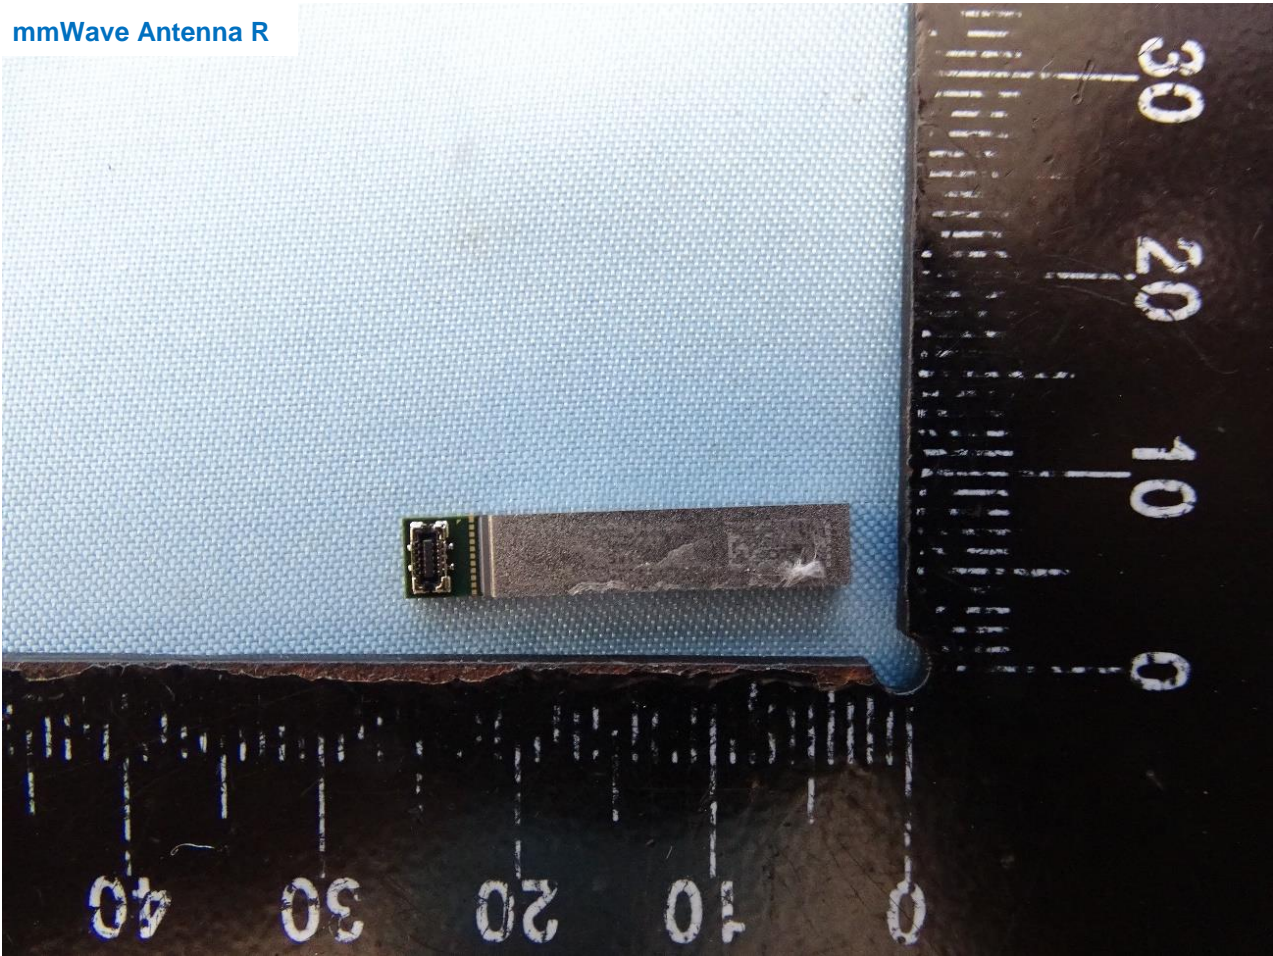

### 3. Internal Photograph of EUT

Model Name: RG1000

mmWave Antenna L

mmWave Antenna R

TRX0 Antenna

TRX0\_LTE Band 48, 5G NR n77 and 5G NR n78 Antenna

TRX1 Antenna