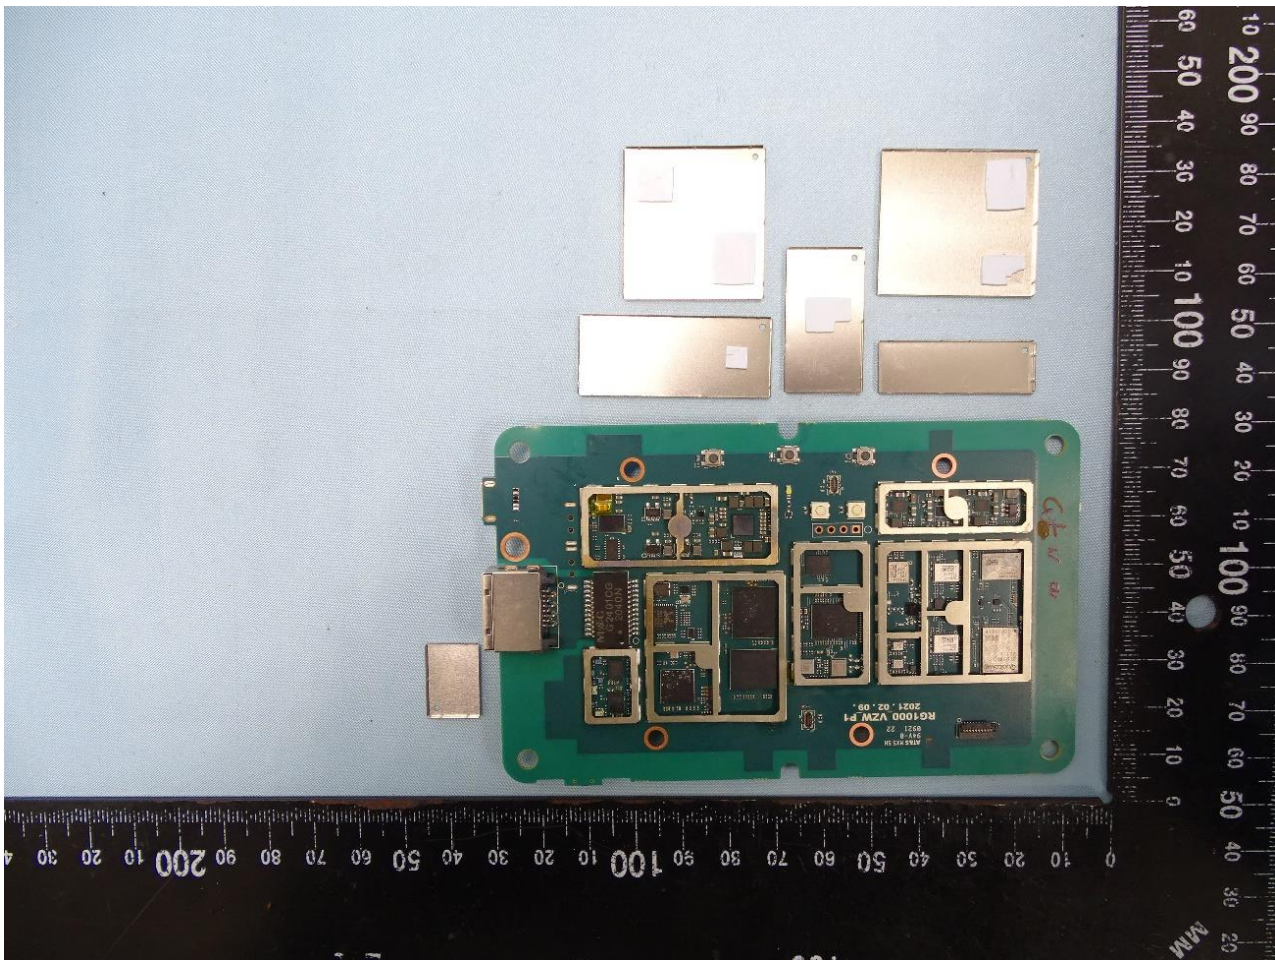

### 3. Internal Photograph of EUT

Model Name: RG1000

mmWave Antenna L

mmWave Antenna R

TRX0 Antenna

TRX0\_LTE Band 48, 5G NR n77 and 5G NR n78 Antenna

TRX1 Antenna