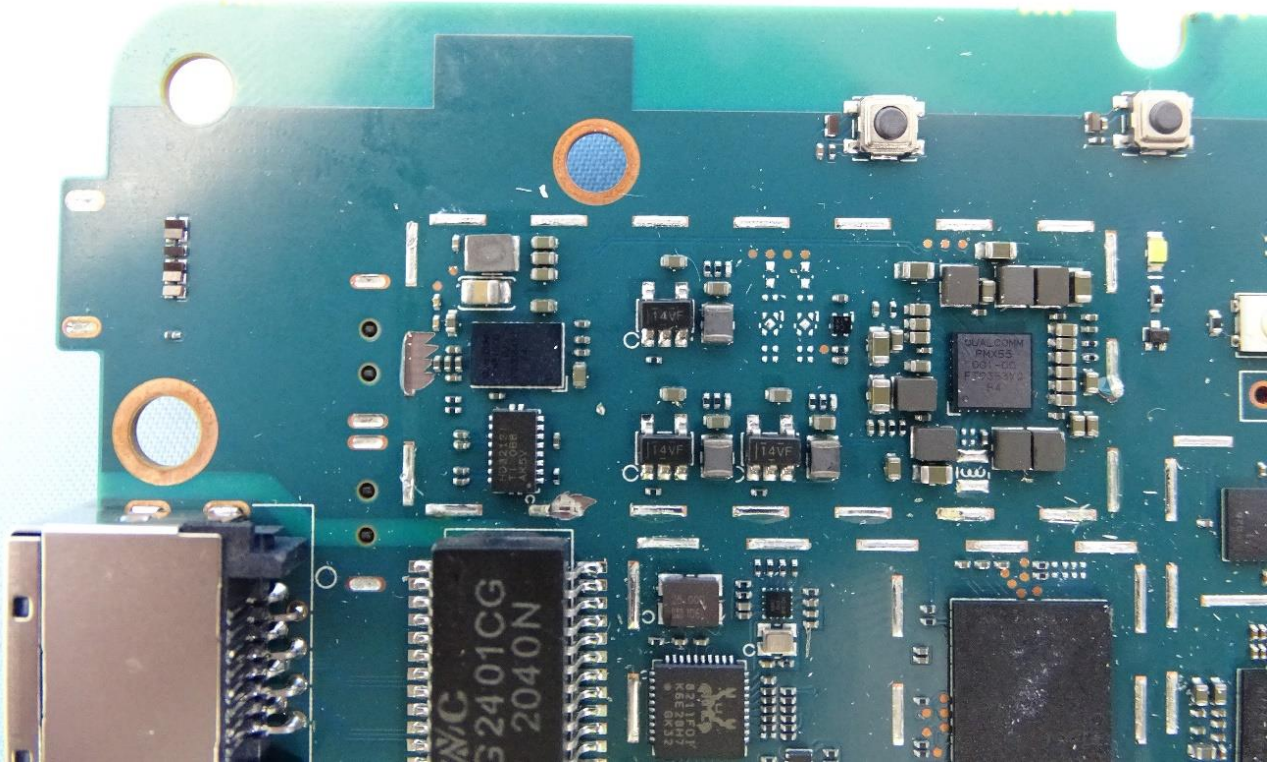

### 3. Internal Photograph of EUT

Model Name: RG1000

mmWave Antenna L

mmWave Antenna R

TRX0 Antenna

TRX0\_LTE Band 48, 5G NR n77 and 5G NR n78 Antenna

TRX1 Antenna