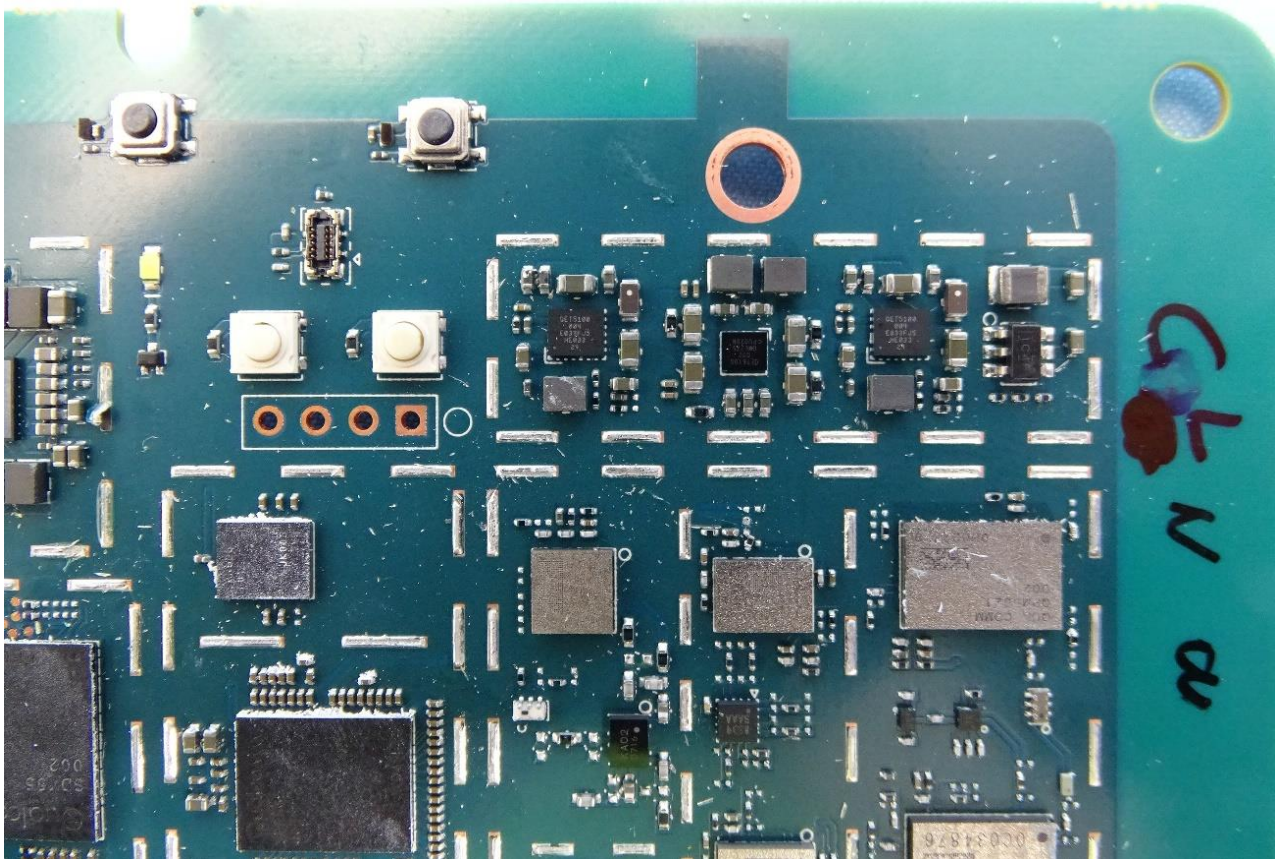

### 3. Internal Photograph of EUT

Model Name: RG1000

mmWave Antenna L

mmWave Antenna R

TRX0 Antenna

TRX0\_LTE Band 48, 5G NR n77 and 5G NR n78 Antenna

TRX1 Antenna