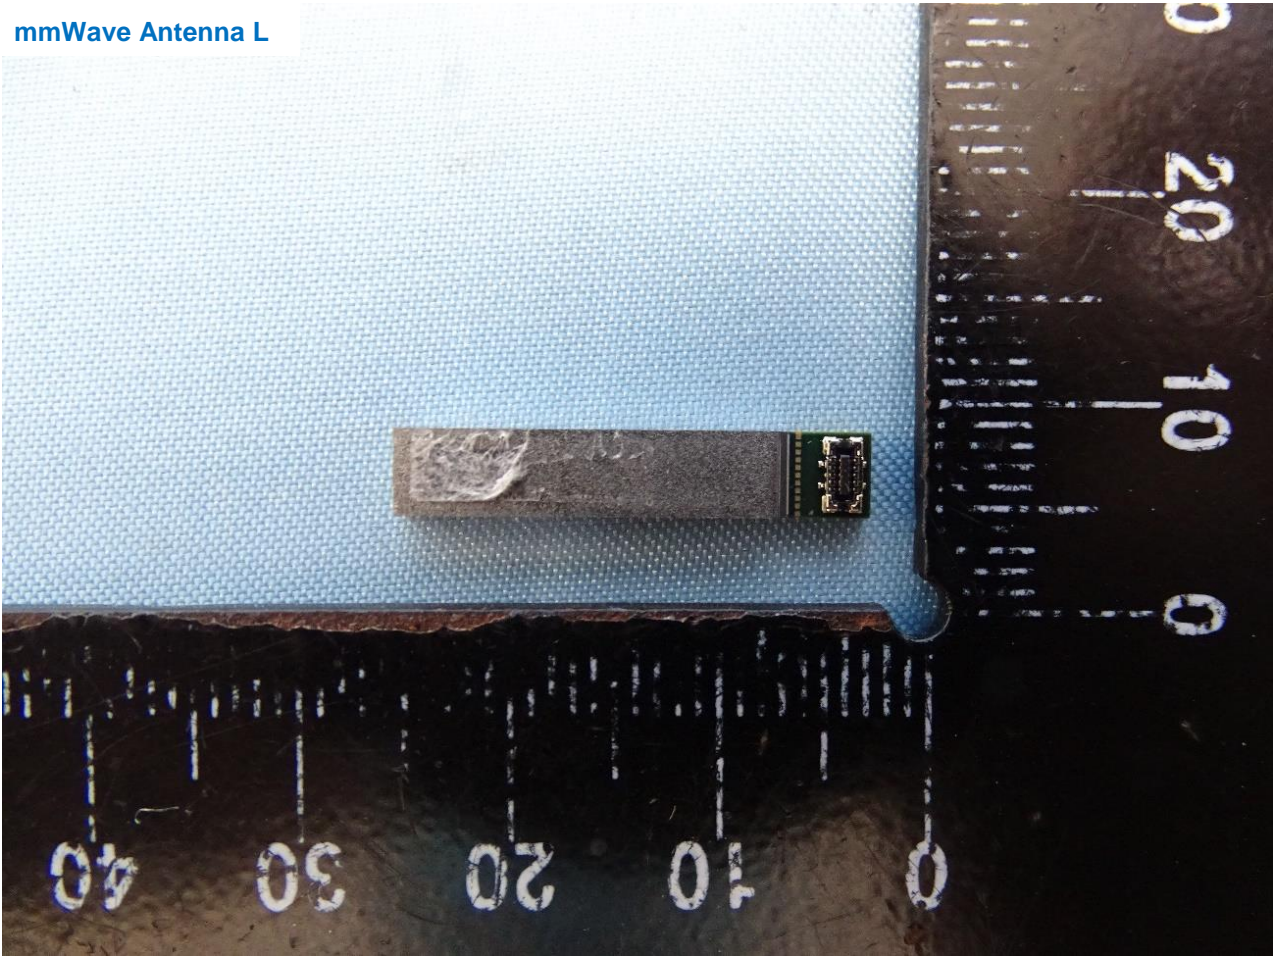

### 3. Internal Photograph of EUT

Model Name: RG1000

mmWave Antenna L

mmWave Antenna R

TRX0 Antenna

TRX0\_LTE Band 48, 5G NR n77 and 5G NR n78 Antenna

TRX1 Antenna