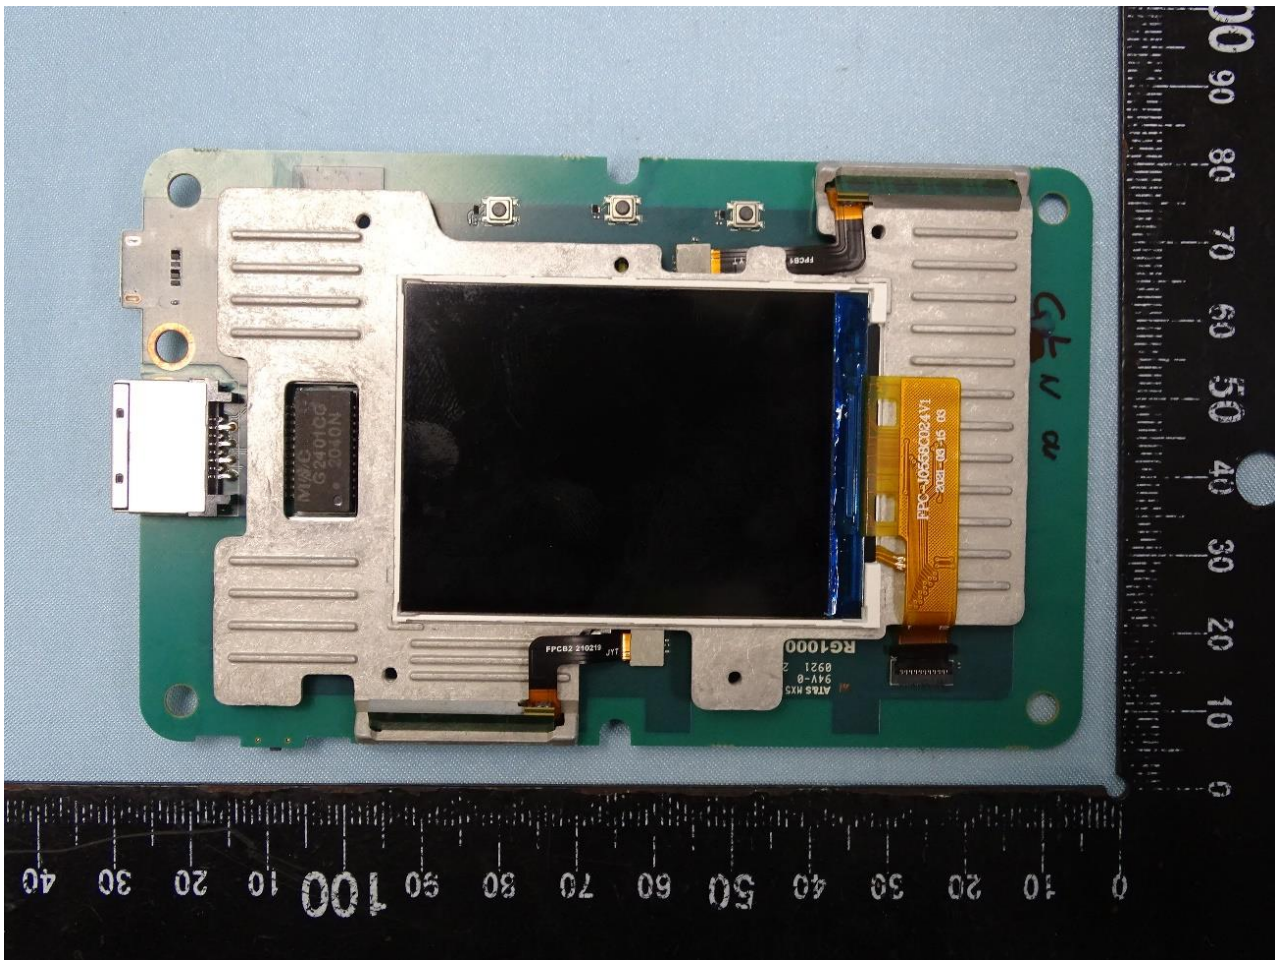

### 3. Internal Photograph of EUT

Model Name: RG1000

mmWave Antenna L

mmWave Antenna R

TRX0 Antenna

TRX0\_LTE Band 48, 5G NR n77 and 5G NR n78 Antenna

TRX1 Antenna