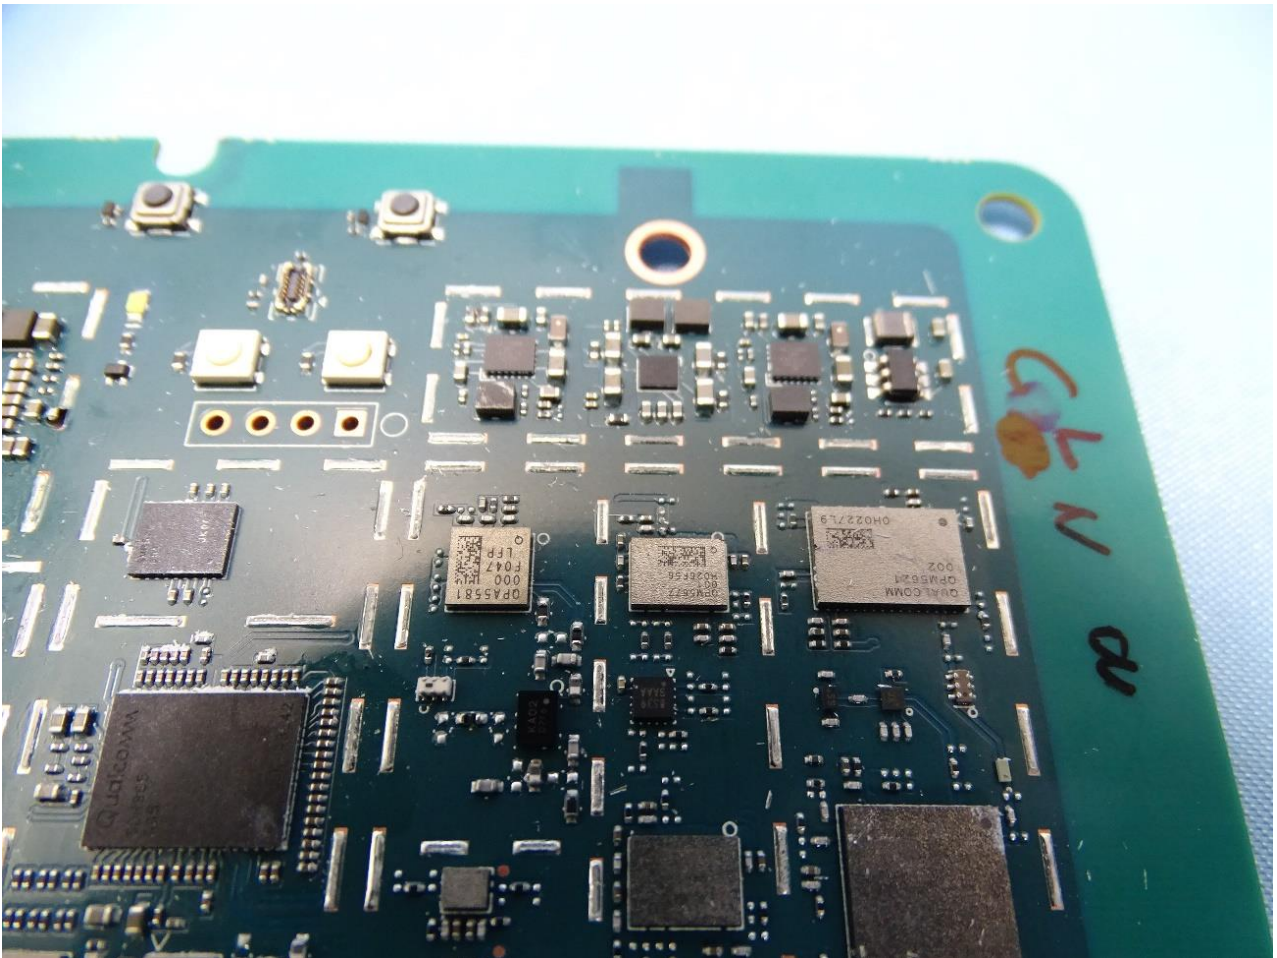

### 3. Internal Photograph of EUT

Model Name: RG1000

mmWave Antenna L

mmWave Antenna R

TRX0 Antenna

TRX0\_LTE Band 48, 5G NR n77 and 5G NR n78 Antenna

TRX1 Antenna