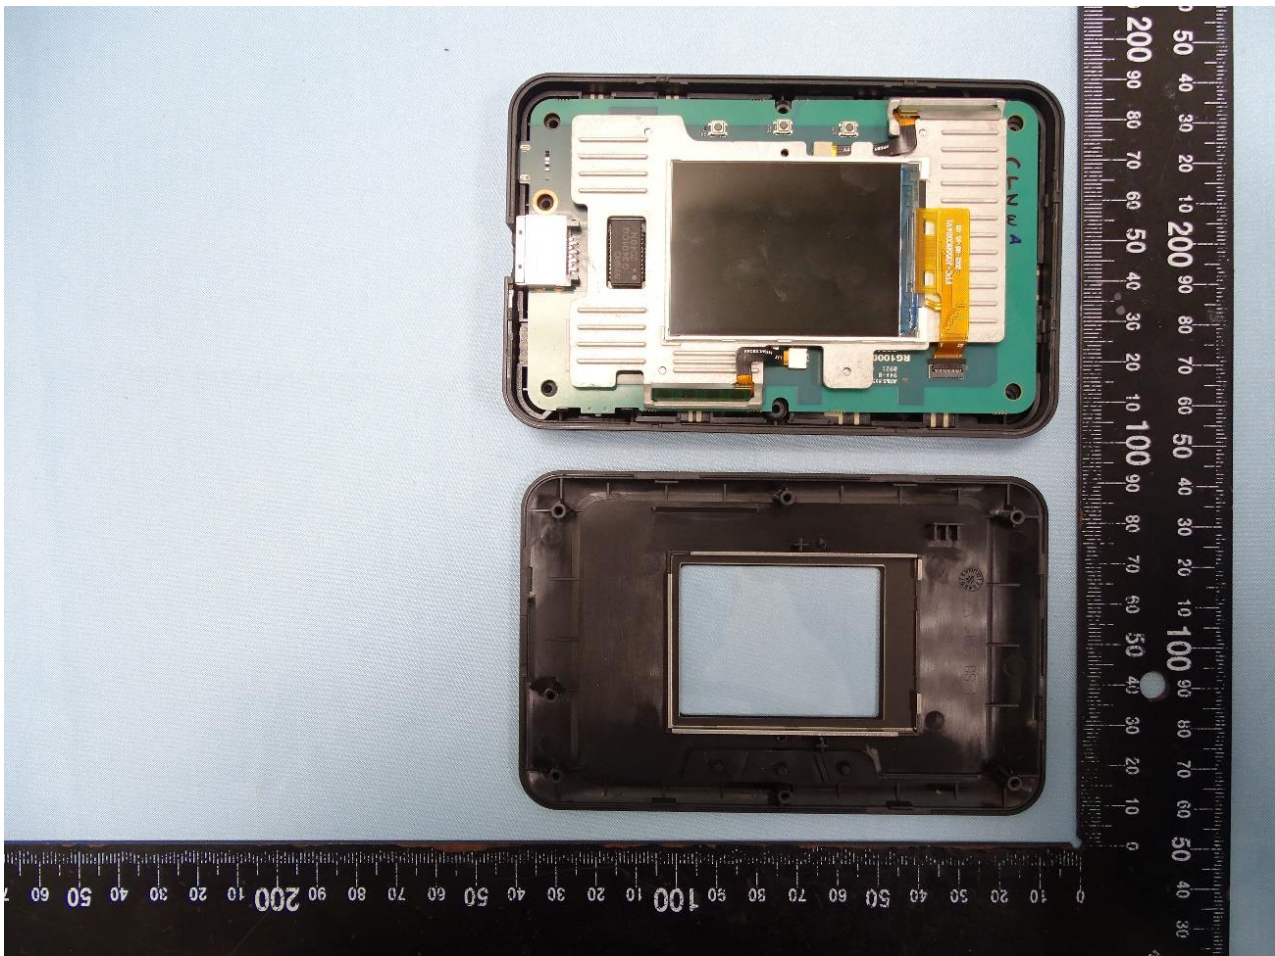

### 3. Internal Photograph of EUT

Model Name: RG1000

mmWave Antenna L

mmWave Antenna R

TRX0 Antenna

TRX0\_LTE Band 48, 5G NR n77 and 5G NR n78 Antenna

TRX1 Antenna