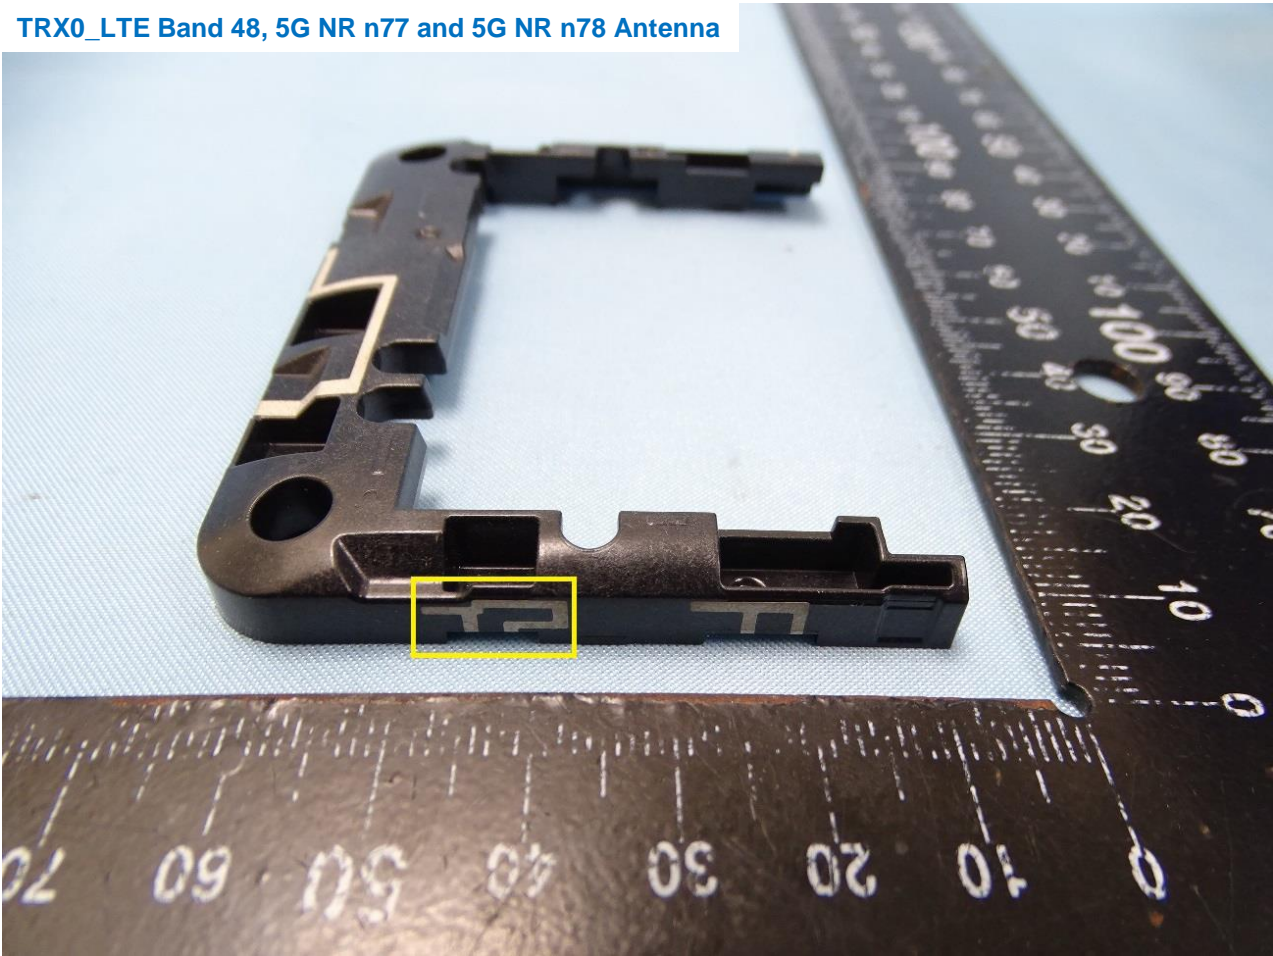

### 3. Internal Photograph of EUT

Model Name: RG1000

mmWave Antenna L

mmWave Antenna R

TRX0 Antenna

TRX0\_LTE Band 48, 5G NR n77 and 5G NR n78 Antenna

TRX1 Antenna