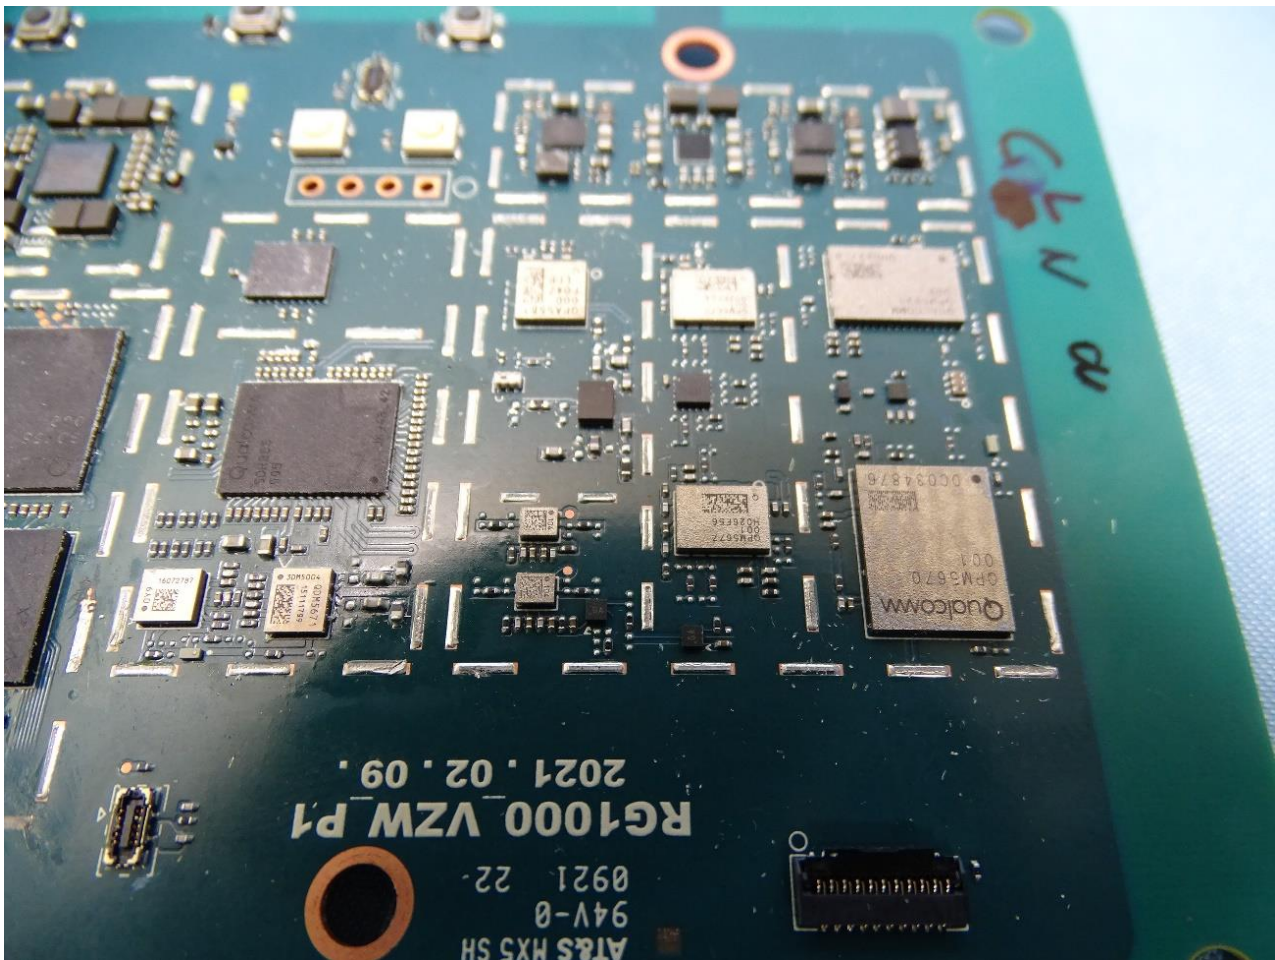

### 3. Internal Photograph of EUT

Model Name: RG1000

mmWave Antenna L

mmWave Antenna R

TRX0 Antenna

TRX0\_LTE Band 48, 5G NR n77 and 5G NR n78 Antenna

TRX1 Antenna