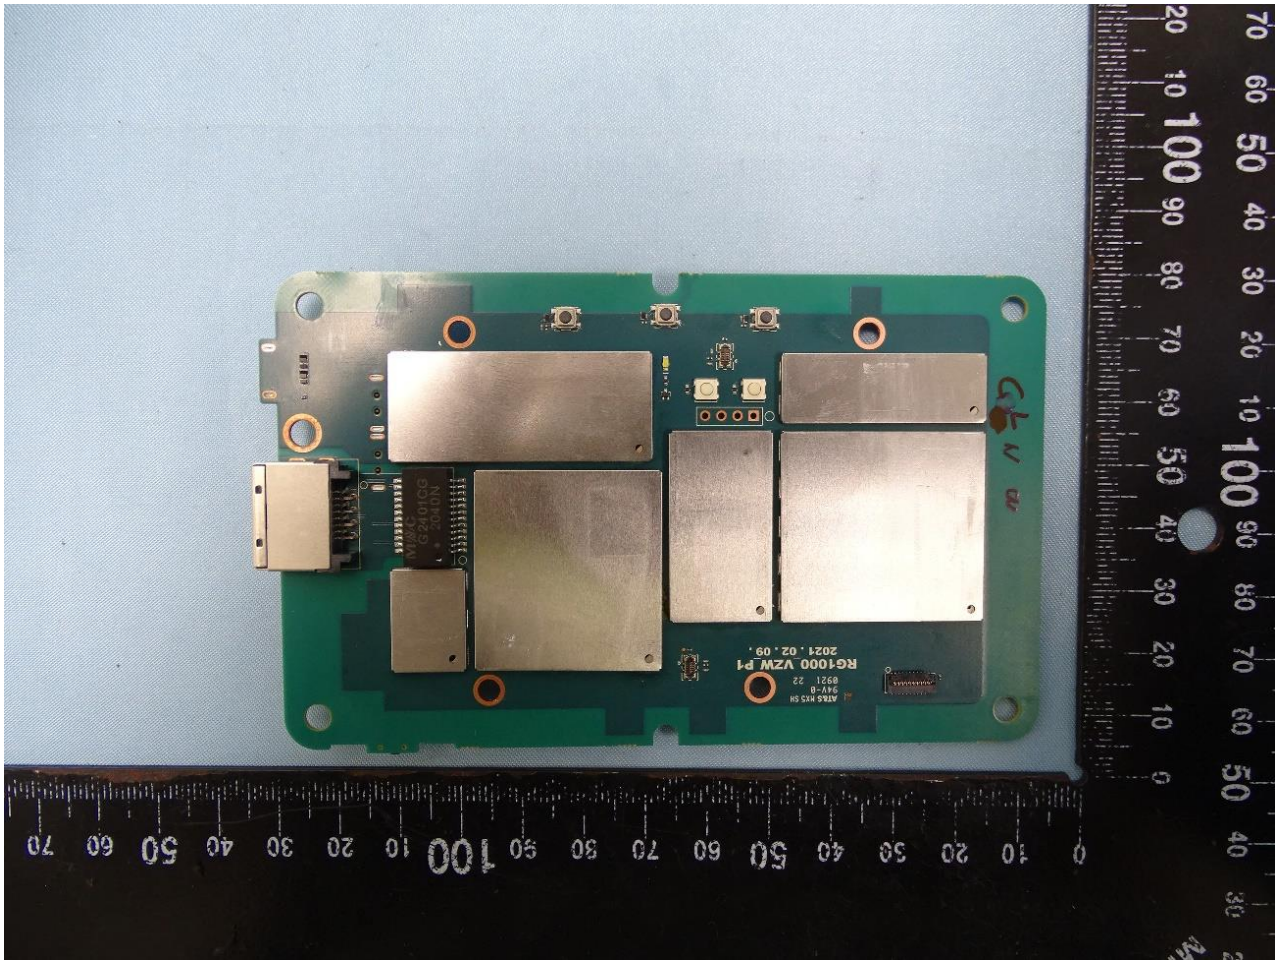

### 3. Internal Photograph of EUT

Model Name: RG1000

mmWave Antenna L

mmWave Antenna R

TRX0 Antenna

TRX0\_LTE Band 48, 5G NR n77 and 5G NR n78 Antenna

TRX1 Antenna