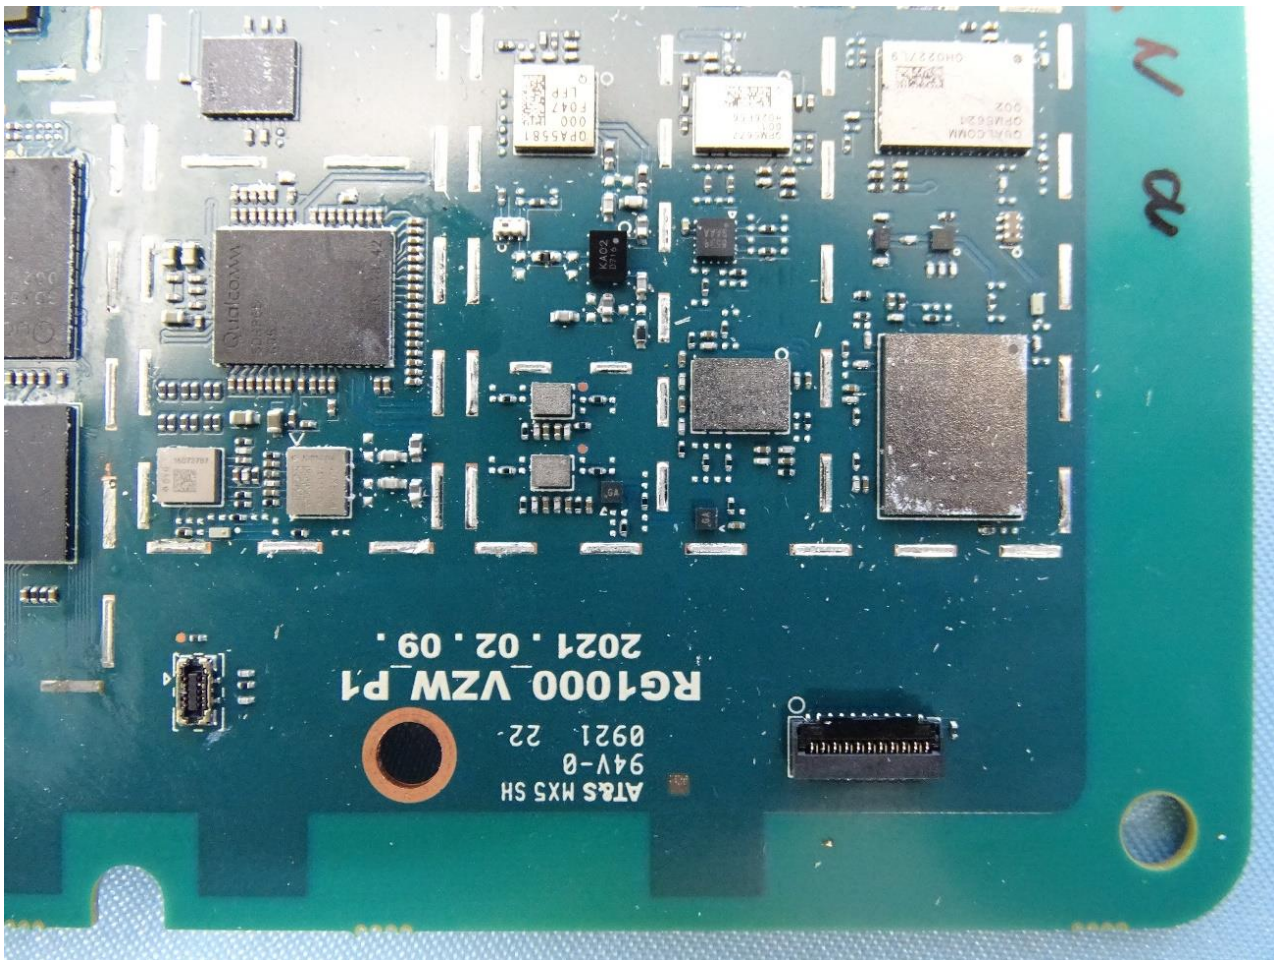

### 3. Internal Photograph of EUT

Model Name: RG1000

mmWave Antenna L

mmWave Antenna R

TRX0 Antenna

TRX0\_LTE Band 48, 5G NR n77 and 5G NR n78 Antenna

TRX1 Antenna