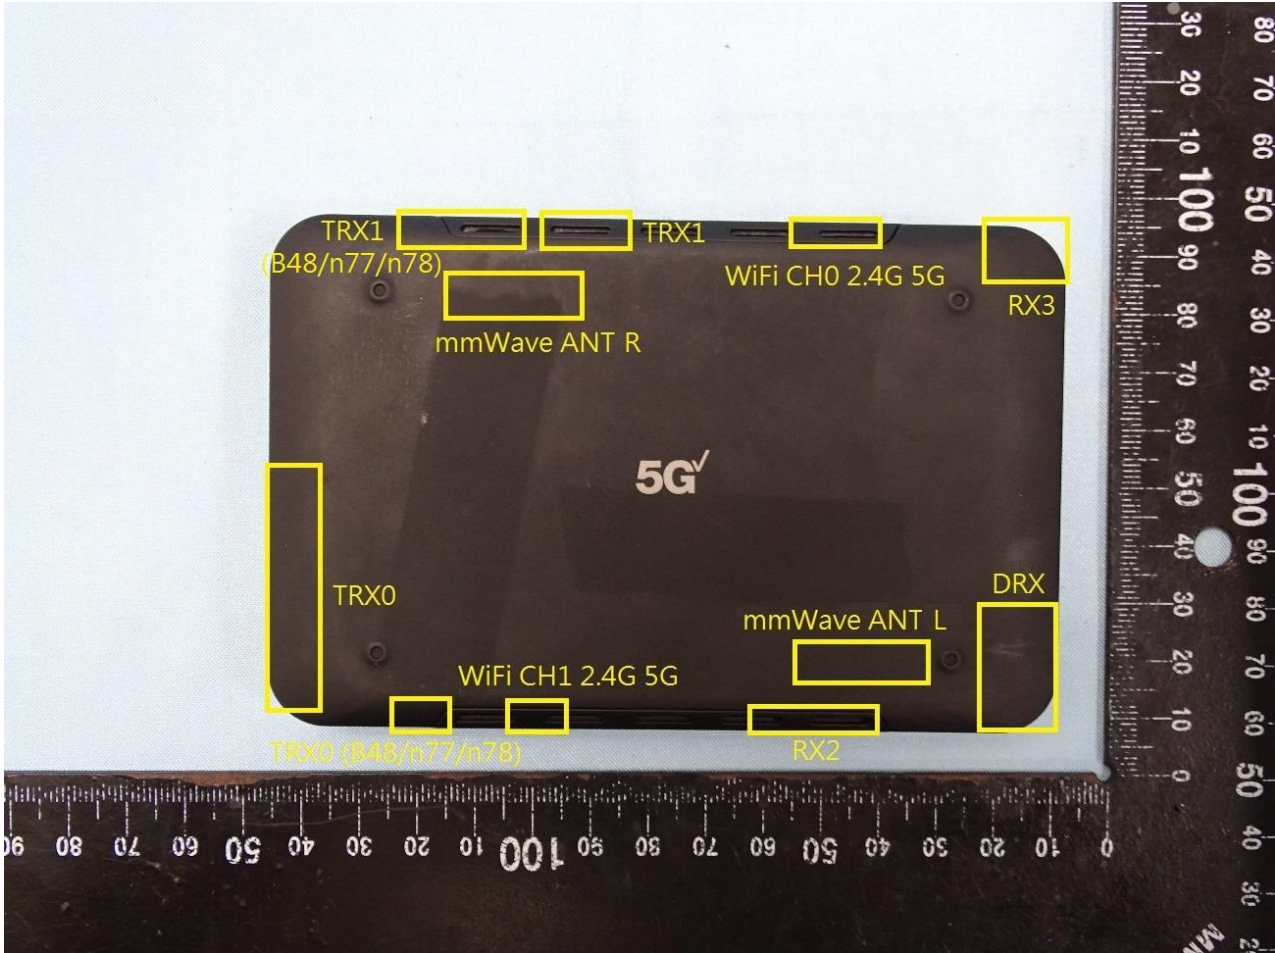

### 3. Internal Photograph of EUT

Model Name: RG1000

mmWave Antenna L

mmWave Antenna R

TRX0 Antenna

TRX0\_LTE Band 48, 5G NR n77 and 5G NR n78 Antenna

TRX1 Antenna