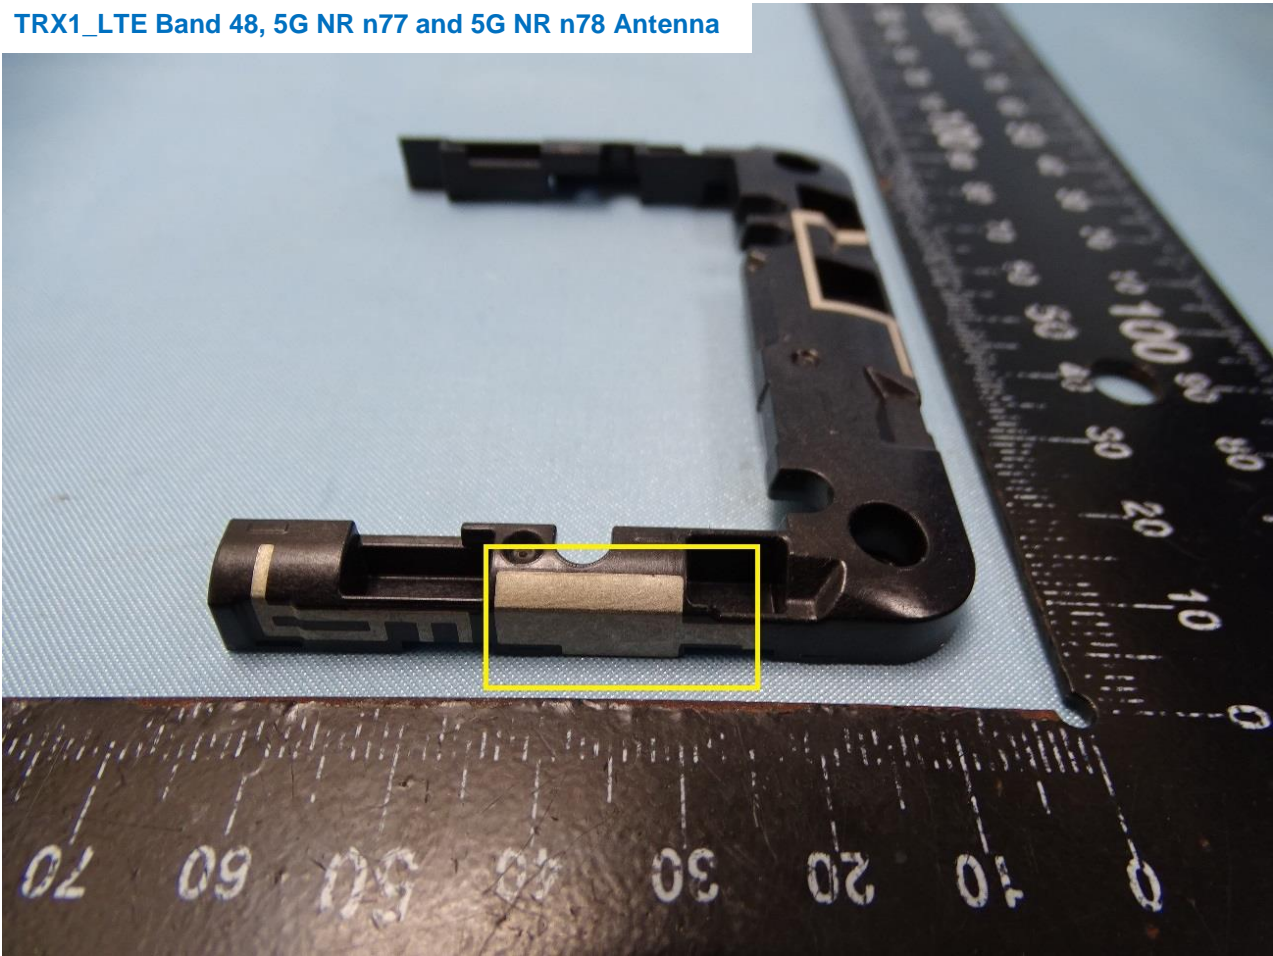

TRX1_LTE Band 48, 5G NR n77 and 5G NR n78 Antenna

RX2 Antenna

RX3 Antenna

WLAN (2.4GHz) and WLAN (5GHz) Chain 0 Antenna

WLAN (2.4GHz) and WLAN (5GHz) Chain 1 Antenna

DRX Antenna

————THE END————