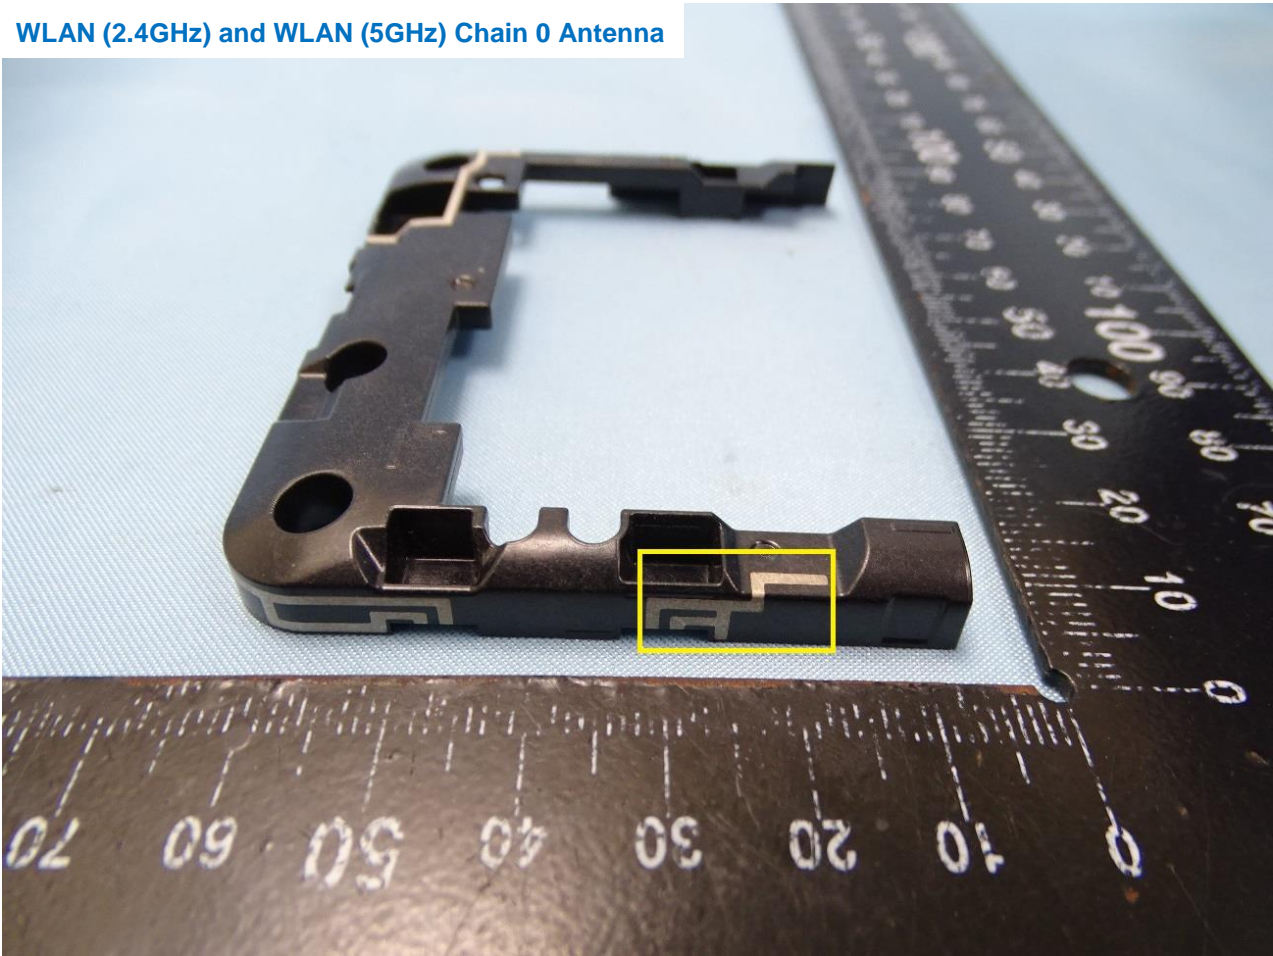

TRX1_LTE Band 48, 5G NR n77 and 5G NR n78 Antenna

RX2 Antenna

RX3 Antenna

WLAN (2.4GHz) and WLAN (5GHz) Chain 0 Antenna

WLAN (2.4GHz) and WLAN (5GHz) Chain 1 Antenna

DRX Antenna

————THE END————