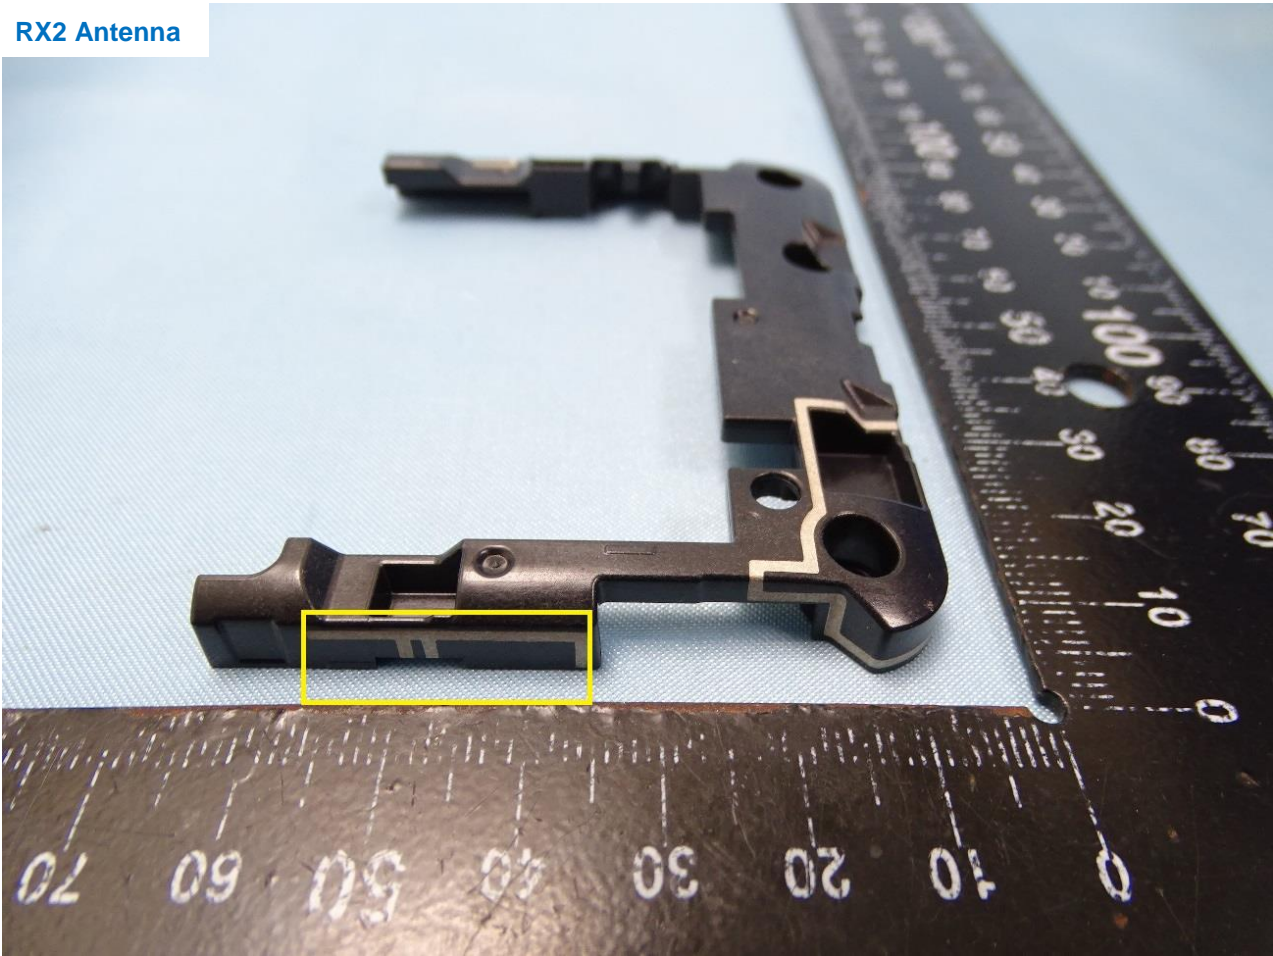

TRX1_LTE Band 48, 5G NR n77 and 5G NR n78 Antenna

RX2 Antenna

RX3 Antenna

WLAN (2.4GHz) and WLAN (5GHz) Chain 0 Antenna

WLAN (2.4GHz) and WLAN (5GHz) Chain 1 Antenna

DRX Antenna

————THE END————