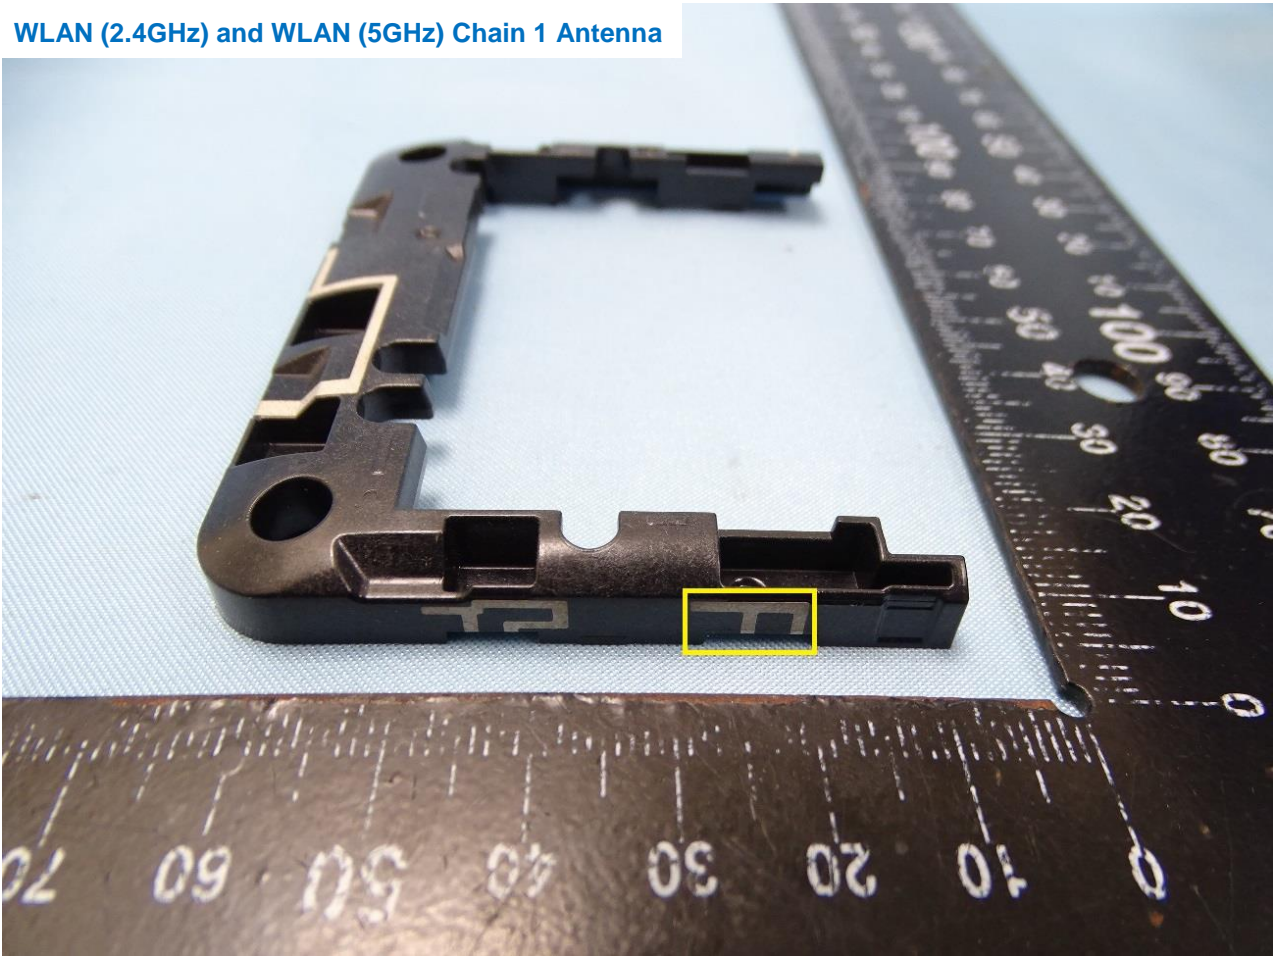

TRX1_LTE Band 48, 5G NR n77 and 5G NR n78 Antenna

RX2 Antenna

RX3 Antenna

WLAN (2.4GHz) and WLAN (5GHz) Chain 0 Antenna

WLAN (2.4GHz) and WLAN (5GHz) Chain 1 Antenna

DRX Antenna

————THE END————