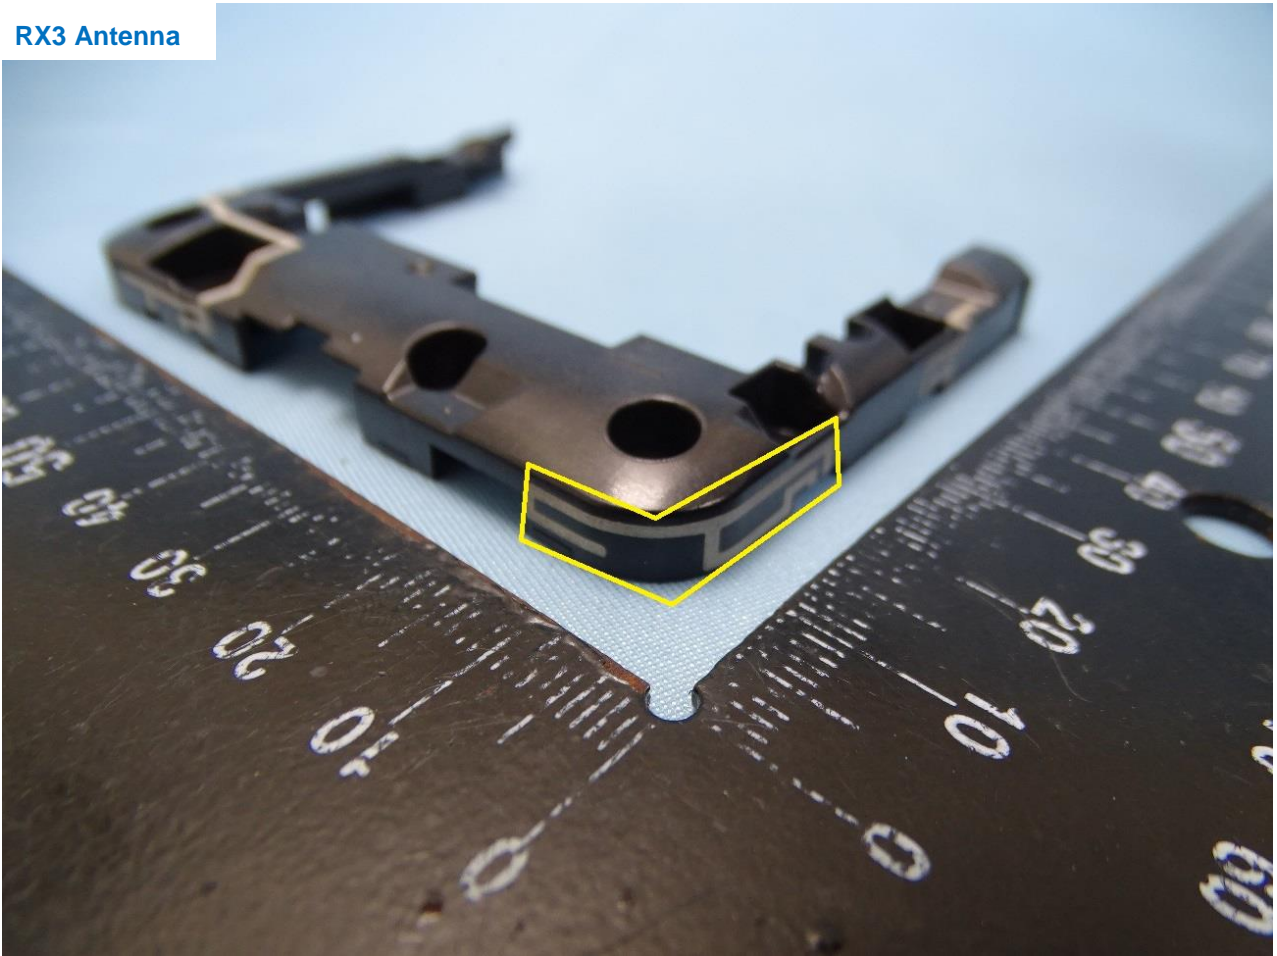

TRX1_LTE Band 48, 5G NR n77 and 5G NR n78 Antenna

RX2 Antenna

RX3 Antenna

WLAN (2.4GHz) and WLAN (5GHz) Chain 0 Antenna

WLAN (2.4GHz) and WLAN (5GHz) Chain 1 Antenna

DRX Antenna

————THE END————