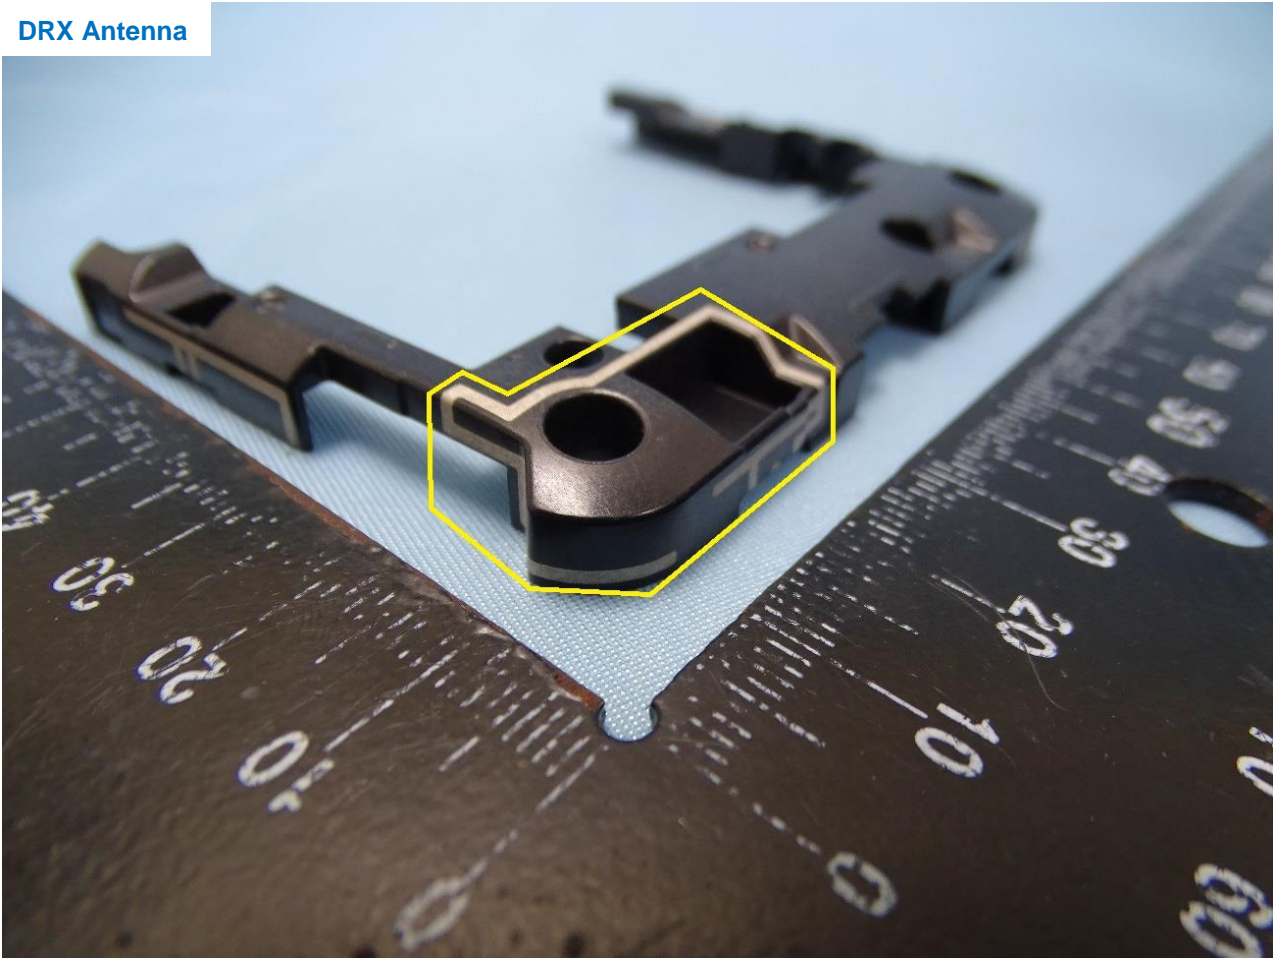

TRX1_LTE Band 48, 5G NR n77 and 5G NR n78 Antenna

RX2 Antenna

RX3 Antenna

WLAN (2.4GHz) and WLAN (5GHz) Chain 0 Antenna

WLAN (2.4GHz) and WLAN (5GHz) Chain 1 Antenna

DRX Antenna

————THE END————