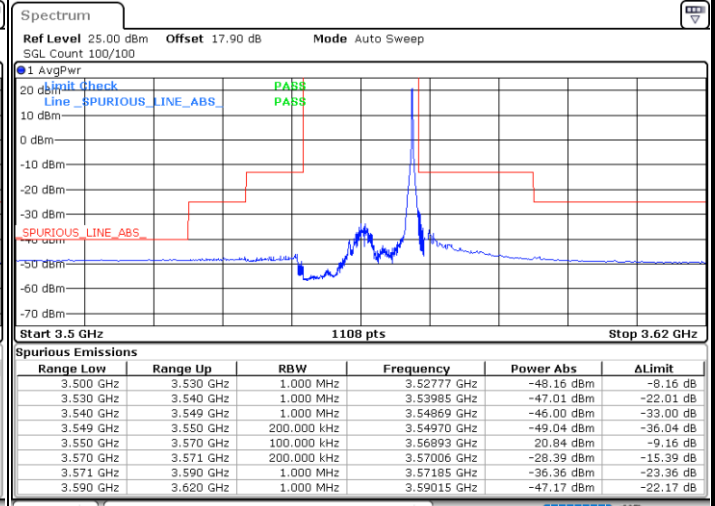

Middle Channel / 1RBmax

Date: 18.JUN.2021 14:25:58

Middle Channel / FullRB

Date: 18.JUN.2021 14:17:00

N/A

LTE Band 48 / 15MHz

QPSK

Highest Channel / 1RB0

Highest Channel / 1RBmax

Date: 18.JUN.2021 14:09:01

Date: 18.JUN.2021 14:26:58

Highest Channel / FullRB

N/A

Date: 18.JUN.2021 14:17:59

LTE Band 48 / 20MHz

QPSK

Lowest Channel / 1RB0

Lowest Channel / 1RBmax

Date: 18.JUN.2021 14:41:00

Date: 18.JUN.2021 14:50:03

Lowest Channel / FullRB

N/A

Date: 18.JUN.2021 14:31:59

LTE Band 48 / 20MHz