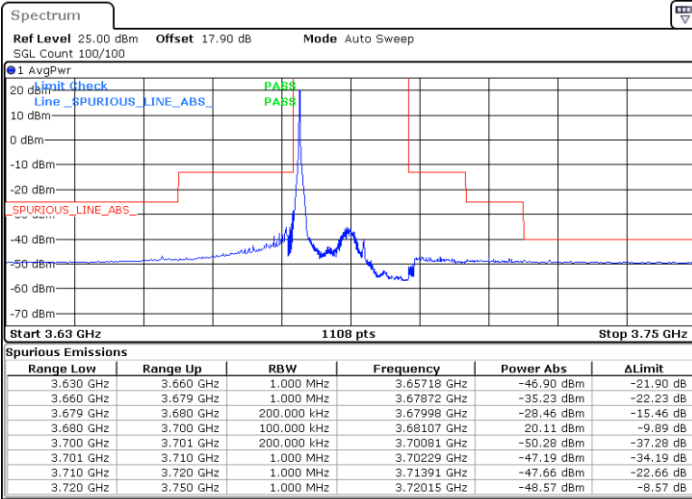

Lowest Channel / 1RB0

Lowest Channel / 1RBmax

Date: 18.JUN.2021 14:41:00

Date: 18.JUN.2021 14:50:03

Lowest Channel / FullRB

N/A

Date: 18.JUN.2021 14:31:59

LTE Band 48 / 20MHz

QPSK

Middle Channel / 1RB0

Middle Channel / 1RBmax

Date: 18.JUN.2021 14:42:00

Date: 18.JUN.2021 14:51:02

Middle Channel / FullRB

N/A

Date: 18.JUN.2021 14:32:59

LTE Band 48 / 20MHz

QPSK

Highest Channel / 1RB0

Highest Channel / 1RBmax

Date: 18.JUN.2021 14:47:00

Date: 18.JUN.2021 14:56:06

Highest Channel / FullRB

N/A

Date: 18.JUN.2021 14:37:59

LTE Band 48 / 5MHz

16QAM

Lowest Channel / 1RB0

Lowest Channel / 1RBmax

Date: 18.JUN.2021 14:56:06

Date: 18.JUN.2021 11:25:39

Lowest Channel / FullRB