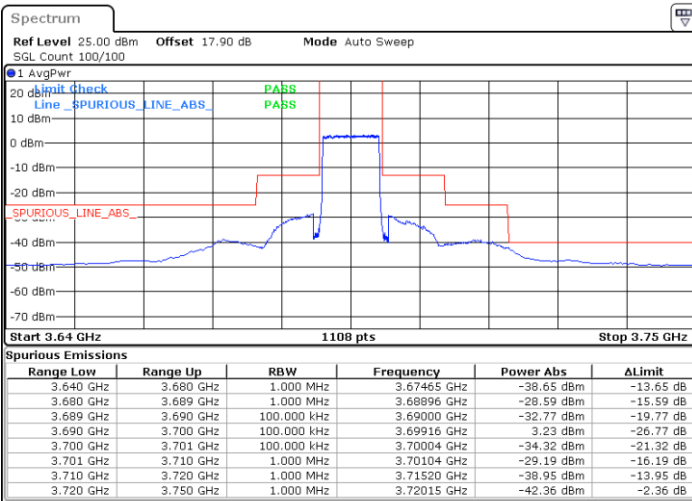

Date: 18.JUN.2021 11:52:11

LTE Band 48 / 10MHz

QPSK

MiddleChannel / 1RB0

Date: 18.JUN.2021 11:44:11

Middle Channel / 1RBmax

Date: 18.JUN.2021 13:57:04

Middle Channel / FullRB

Date: 18.JUN.2021 11:53:10

N/A

LTE Band 48 / 10MHz

QPSK

Highest Channel / 1RB0

Highest Channel / 1RBmax

Date: 18.JUN.2021 11:49:10

Date: 18.JUN.2021 14:02:02

Highest Channel / FullRB

N/A

Date: 18.JUN.2021 16:54:25

LTE Band 48 / 15MHz

QPSK

Lowest Channel / 1RB0

Lowest Channel / 1RBmax

Date: 18.JUN.2021 14:03:02

Date: 18.JUN.2021 14:21:00

Lowest Channel / FullRB

N/A

Date: 18.JUN.2021 14:12:01

LTE Band 48 / 15MHz

QPSK

Middle Channel / 1RB0

Date: 18.JUN.2021 14:08:01