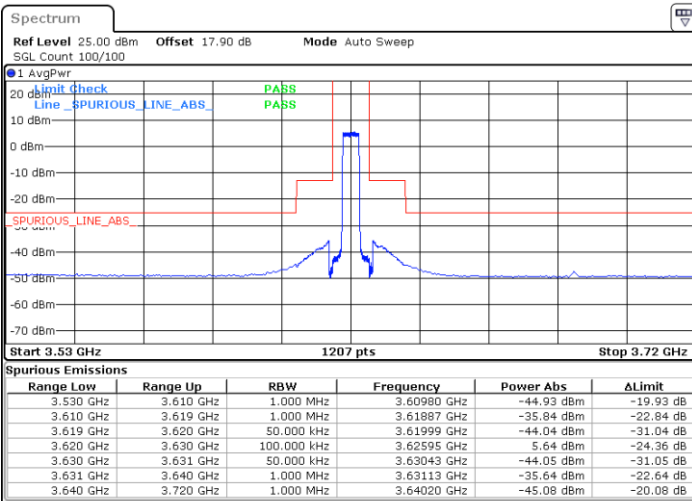

Date: 18.JUN.2021 14:37:59

LTE Band 48 / 5MHz

16QAM

Lowest Channel / 1RB0

Lowest Channel / 1RBmax

Date: 18.JUN.2021 14:56:06

Date: 18.JUN.2021 11:25:39

Lowest Channel / FullRB

N/A

Date: 18.JUN.2021 11:16:36

LTE Band 48 / 5MHz

16QAM

Middle Channel / 1RB0

Middle Channel / 1RBmax

Date: 18.JUN.2021 11:10:36

Date: 18.JUN.2021 11:28:39

Middle Channel / FullIRB

N/A

Date: 18.JUN.2021 11:19:38

LTE Band 48 / 5MHz

16QAM

Highest Channel / 1RB0

Highest Channel / 1RBmax

Date: 18.JUN.2021 11:13:35

Date: 18.JUN.2021 11:31:38

Highest Channel / FullRB

N/A

Date: 18.JUN.2021 11:22:38

LTE Band 48 / 10MHz

16QAM

Lowest Channel / 1RB0

Lowest Channel / 1RBmax