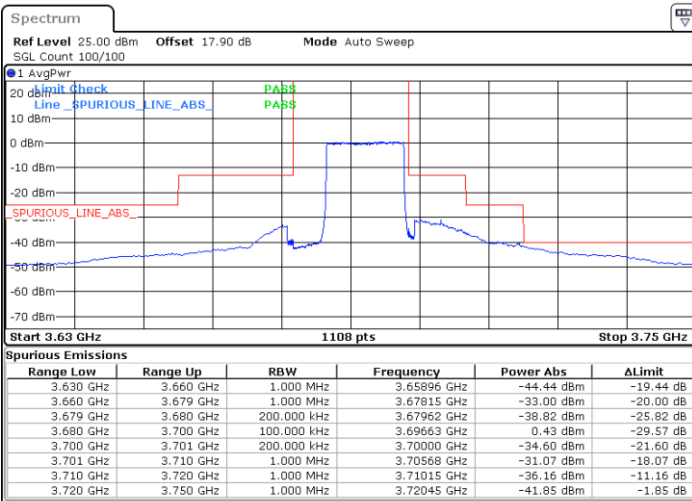

Highest Channel / FullRB

N/A

Date: 18.JUN.2021 16:56:16