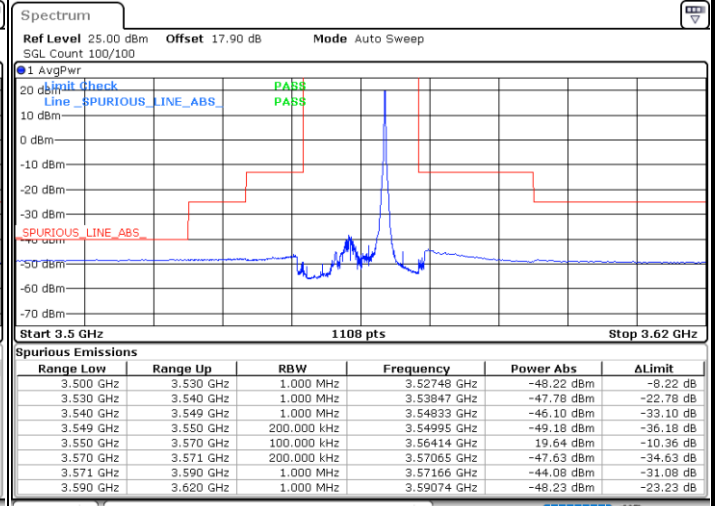

Date: 18.JUN.2021 11:34:39

Date: 18.JUN.2021 13:52:38

Lowest Channel / FullRB

N/A

Date: 18.JUN.2021 13:52:38

LTE Band 48 / 10MHz

16QAM

MiddleChannel / 1RB0

Middle Channel / 1RBmax

Date: 18.JUN.2021 11:45:10

Date: 18.JUN.2021 13:58:03

Middle Channel / FullRB

N/A

Date: 18.JUN.2021 11:54:10

LTE Band 48 / 10MHz

16QAM

Highest Channel / 1RB0

Highest Channel / 1RBmax

Date: 18.JUN.2021 11:48:10

Date: 18.JUN.2021 14:01:02

Highest Channel / FullRB

N/A

Date: 18.JUN.2021 16:52:50

LTE Band 48 / 15MHz

16QAM

Lowest Channel / 1RB0

Lowest Channel / 1RBmax

Date: 18.JUN.2021 14:04:02

Date: 18.JUN.2021 14:22:00

Lowest Channel / FullRB

N/A

Date: 18.JUN.2021 14:13:00