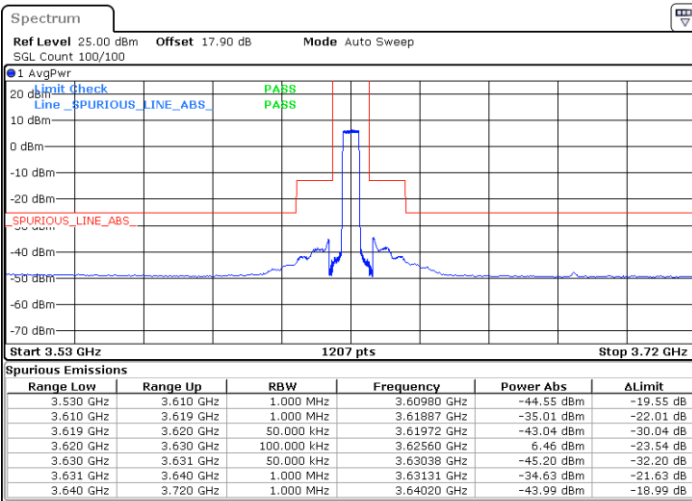

**LTE Band 48 / 20MHz**

**64QAM**

**Highest Channel / 1RB0**

**Highest Channel / 1RBmax**

**Highest Channel / FullRB**

**N/A**

LTE Band 48 / 5MHz

QPSK

Middle Channel / 1RB0

Middle Channel / 1RBmax

Date: 18.JUN.2021 11:11:36

Date: 18.JUN.2021 11:29:38

Middle Channel / FullIRB

N/A

Date: 18.JUN.2021 11:20:38

LTE Band 48 / 5MHz

QPSK

Highest Channel / 1RB0

Highest Channel / 1RBmax

Date: 18.JUN.2021 11:12:35

Date: 18.JUN.2021 11:30:38

Highest Channel / FullRB

N/A

Date: 18.JUN.2021 11:21:39

LTE Band 48 / 10MHz

QPSK

Lowest Channel / 1RB0

Lowest Channel / 1RBmax

Date: 18.JUN.2021 11:43:11

Date: 18.JUN.2021 13:56:04

Lowest Channel / FullRB

N/A