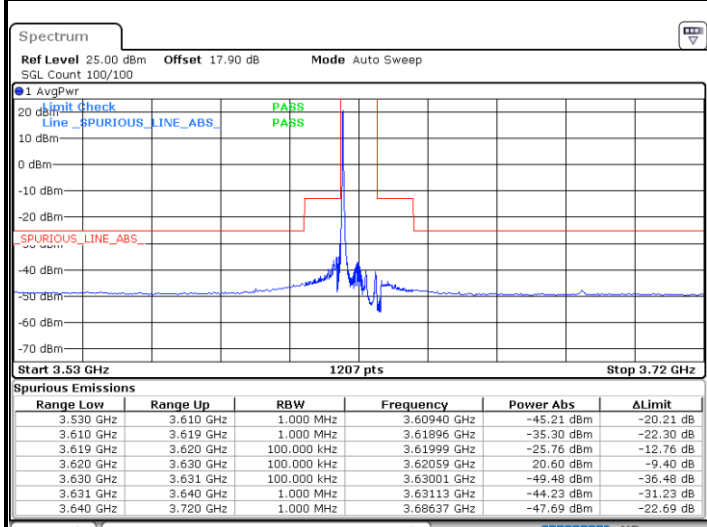

LTE Band 48 / 10MHz

QPSK

Lowest Channel / 1RB0

Lowest Channel / 1RBmax

Date: 18.JUN.2021 11:43:11

Date: 18.JUN.2021 13:56:04

Lowest Channel / FullRB

N/A

Date: 18.JUN.2021 11:52:11

LTE Band 48 / 10MHz

QPSK

MiddleChannel / 1RB0

Date: 18.JUN.2021 11:44:11

Middle Channel / 1RBmax

Date: 18.JUN.2021 13:57:04

Middle Channel / FullRB

Date: 18.JUN.2021 11:53:10

N/A

LTE Band 48 / 10MHz

QPSK

Highest Channel / 1RB0

Highest Channel / 1RBmax

Date: 18.JUN.2021 11:49:10

Date: 18.JUN.2021 14:02:02