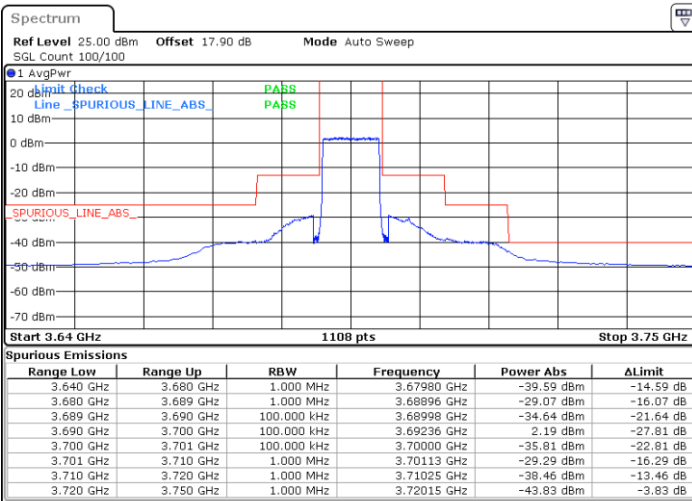

Date: 18.JUN.2021 11:34:39

Date: 18.JUN.2021 13:52:38

Lowest Channel / FullRB

N/A

Date: 18.JUN.2021 13:52:38

LTE Band 48 / 10MHz

16QAM

MiddleChannel / 1RB0

Middle Channel / 1RBmax

Date: 18.JUN.2021 11:45:10

Date: 18.JUN.2021 13:58:03

Middle Channel / FullRB

N/A

Date: 18.JUN.2021 11:54:10

LTE Band 48 / 10MHz

16QAM

Highest Channel / 1RB0

Highest Channel / 1RBmax

Date: 18.JUN.2021 11:48:10

Date: 18.JUN.2021 14:01:02

Highest Channel / FullRB

N/A

Date: 18.JUN.2021 16:52:50

LTE Band 48 / 15MHz

16QAM

Lowest Channel / 1RB0

Lowest Channel / 1RBmax

Date: 18.JUN.2021 14:04:02

Date: 18.JUN.2021 14:22:00

Lowest Channel / FullRB

N/A

Date: 18.JUN.2021 14:13:00