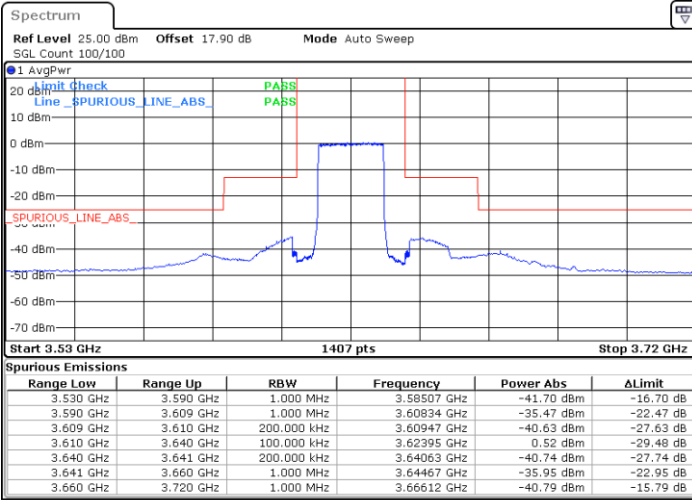

Lowest Channel / 1RB0

Lowest Channel / 1RBmax

Date: 18.JUN.2021 14:41:00

Date: 18.JUN.2021 14:50:03

Lowest Channel / FullRB

N/A

Date: 18.JUN.2021 14:31:59

LTE Band 48 / 20MHz

QPSK

Middle Channel / 1RB0

Middle Channel / 1RBmax

Date: 18.JUN.2021 14:42:00

Date: 18.JUN.2021 14:51:02

Middle Channel / FullRB

N/A

Date: 18.JUN.2021 14:32:59

LTE Band 48 / 20MHz

QPSK

Highest Channel / 1RB0

Highest Channel / 1RBmax

Date: 18.JUN.2021 14:47:00

Date: 18.JUN.2021 14:56:06

Highest Channel / FullRB

N/A

Date: 18.JUN.2021 14:37:59

LTE Band 48 / 5MHz

16QAM

Lowest Channel / 1RB0

Lowest Channel / 1RBmax

Date: 18.JUN.2021 14:56:06

Date: 18.JUN.2021 11:25:39

Lowest Channel / FullRB