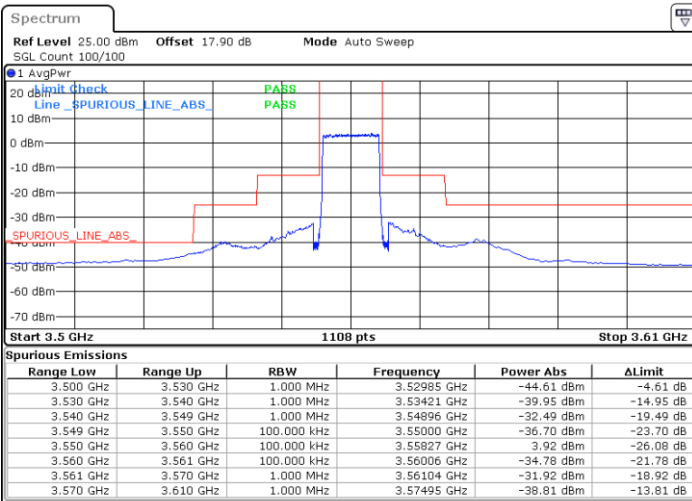

QPSK

Highest Channel / 1RB0

Highest Channel / 1RBmax

Date: 18.JUN.2021 11:12:35

Date: 18.JUN.2021 11:30:38

Highest Channel / FullRB

N/A

Date: 18.JUN.2021 11:21:39

LTE Band 48 / 10MHz

QPSK

Lowest Channel / 1RB0

Lowest Channel / 1RBmax

Date: 18.JUN.2021 11:43:11

Date: 18.JUN.2021 13:56:04

Lowest Channel / FullRB

N/A

Date: 18.JUN.2021 11:52:11

LTE Band 48 / 10MHz

QPSK

MiddleChannel / 1RB0

Date: 18.JUN.2021 11:44:11

Middle Channel / 1RBmax

Date: 18.JUN.2021 13:57:04

Middle Channel / FullRB

Date: 18.JUN.2021 11:53:10

N/A

LTE Band 48 / 10MHz

QPSK

Highest Channel / 1RB0

Highest Channel / 1RBmax

Date: 18.JUN.2021 11:49:10

Date: 18.JUN.2021 14:02:02