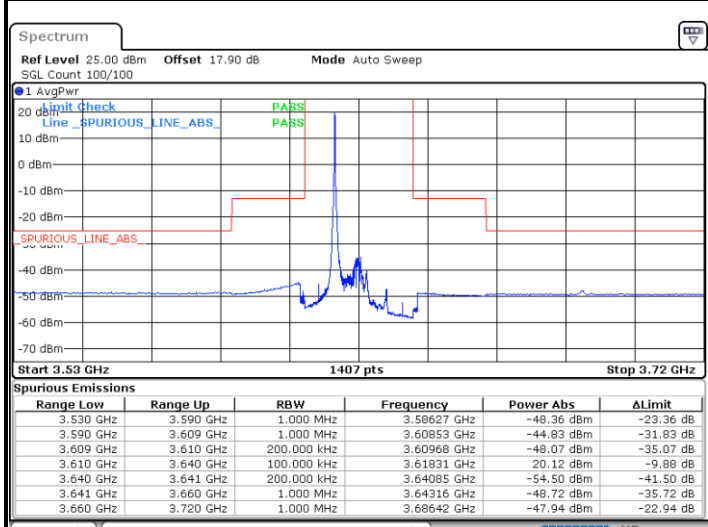

Highest Channel / FullRB

N/A

Date: 18.JUN.2021 16:54:25

LTE Band 48 / 15MHz

QPSK

Lowest Channel / 1RB0

Lowest Channel / 1RBmax

Date: 18.JUN.2021 14:03:02

Date: 18.JUN.2021 14:21:00

Lowest Channel / FullRB

N/A

Date: 18.JUN.2021 14:12:01

LTE Band 48 / 15MHz

QPSK

Middle Channel / 1RB0

Date: 18.JUN.2021 14:08:01

Middle Channel / 1RBmax

Date: 18.JUN.2021 14:25:58

Middle Channel / FullRB

Date: 18.JUN.2021 14:17:00

N/A

LTE Band 48 / 15MHz

QPSK

Highest Channel / 1RB0

Highest Channel / 1RBmax

Date: 18.JUN.2021 14:09:01

Date: 18.JUN.2021 14:26:58

Highest Channel / FullRB

N/A

Date: 18.JUN.2021 14:17:59

LTE Band 48 / 20MHz

QPSK