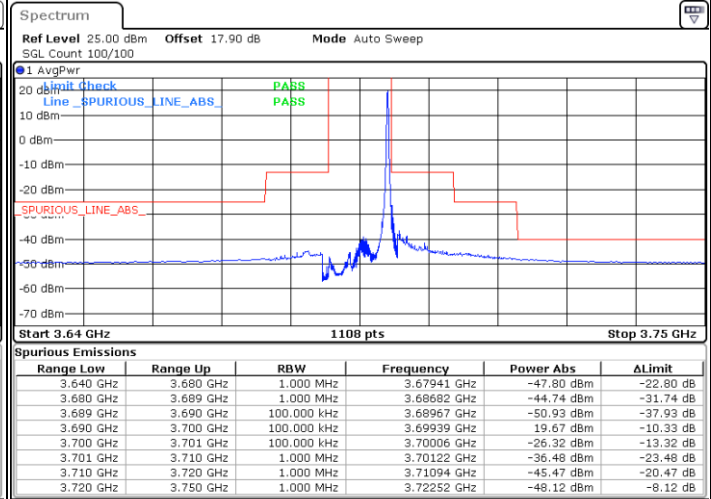

Date: 18.JUN.2021 11:31:38

Highest Channel / FullRB

N/A

Date: 18.JUN.2021 11:22:38

LTE Band 48 / 10MHz

16QAM

Lowest Channel / 1RB0

Lowest Channel / 1RBmax

Date: 18.JUN.2021 11:34:39

Date: 18.JUN.2021 13:52:38

Lowest Channel / FullRB

N/A

Date: 18.JUN.2021 13:52:38

LTE Band 48 / 10MHz

16QAM

MiddleChannel / 1RB0

Middle Channel / 1RBmax

Date: 18.JUN.2021 11:45:10

Date: 18.JUN.2021 13:58:03

Middle Channel / FullRB

N/A

Date: 18.JUN.2021 11:54:10

LTE Band 48 / 10MHz

16QAM

Highest Channel / 1RB0

Highest Channel / 1RBmax

Date: 18.JUN.2021 11:48:10

Date: 18.JUN.2021 14:01:02

Highest Channel / FullRB

N/A

Date: 18.JUN.2021 16:52:50

LTE Band 48 / 15MHz