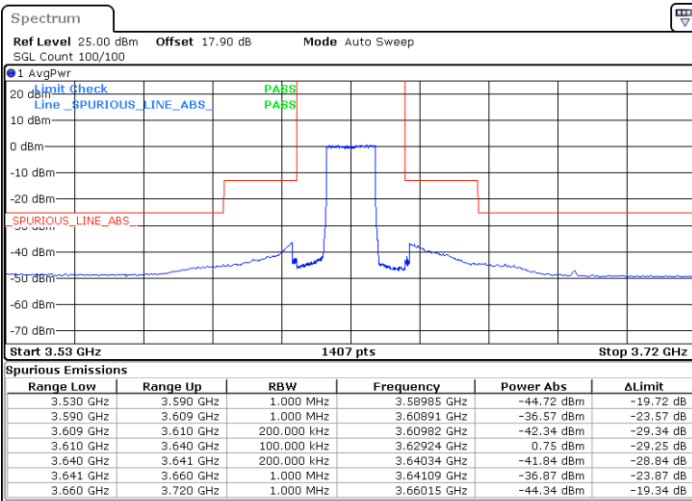

Highest Channel / 1RB0

Highest Channel / 1RBmax

Date: 18.JUN.2021 11:48:10

Date: 18.JUN.2021 14:01:02

Highest Channel / FullRB

N/A

Date: 18.JUN.2021 16:52:50

LTE Band 48 / 15MHz

16QAM

Lowest Channel / 1RB0

Lowest Channel / 1RBmax

Date: 18.JUN.2021 14:04:02

Date: 18.JUN.2021 14:22:00

Lowest Channel / FullRB

N/A

Date: 18.JUN.2021 14:13:00

LTE Band 48 / 15MHz

16QAM

Middle Channel / 1RB0

Middle Channel / 1RBmax

Date: 18.JUN.2021 14:07:02

Date: 18.JUN.2021 14:24:59

Middle Channel / FullIRB

N/A

Date: 18.JUN.2021 14:16:00

LTE Band 48 / 15MHz

16QAM

Highest Channel / 1RB0

Highest Channel / 1RBmax

Date: 18.JUN.2021 14:10:01

Date: 18.JUN.2021 14:27:58

Highest Channel / FullRB