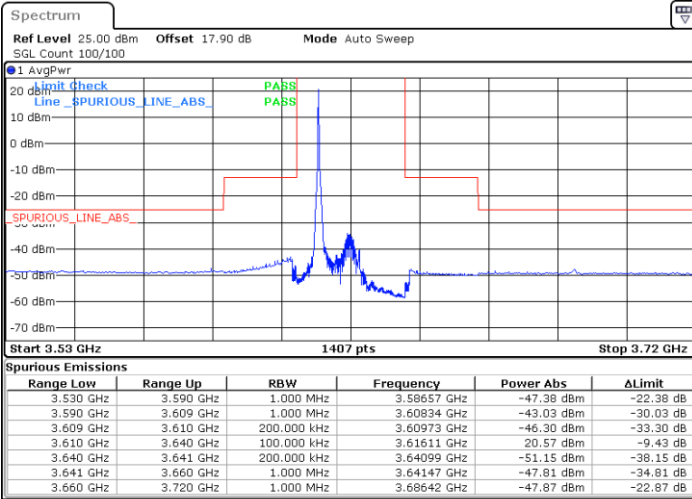

LTE Band 48 / 20MHz

QPSK

Middle Channel / 1RB0

Middle Channel / 1RBmax

Date: 18.JUN.2021 14:42:00