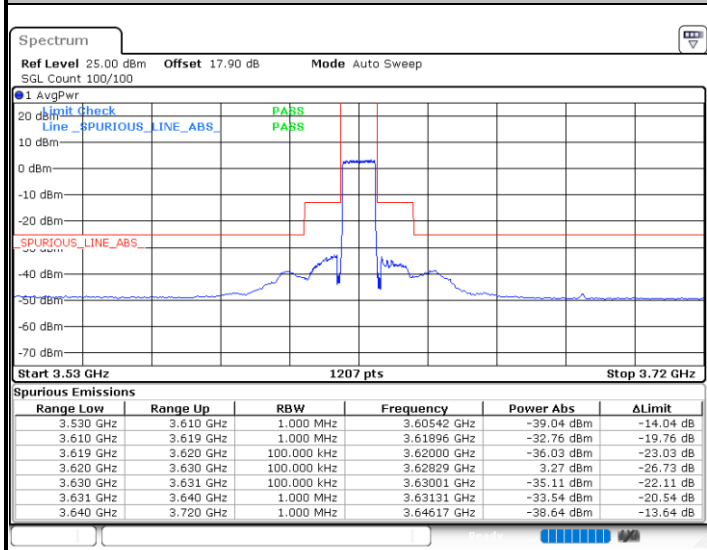

LTE Band 48 / 10MHz

QPSK

Lowest Channel / 1RB0

Lowest Channel / 1RBmax

Date: 18.JUN.2021 11:43:11

Date: 18.JUN.2021 13:56:04

Lowest Channel / FullRB

N/A

Date: 18.JUN.2021 11:52:11

LTE Band 48 / 10MHz

QPSK

MiddleChannel / 1RB0

Date: 18.JUN.2021 11:44:11

Middle Channel / 1RBmax

Date: 18.JUN.2021 13:57:04

Middle Channel / FullRB

Date: 18.JUN.2021 11:53:10

N/A

LTE Band 48 / 10MHz

QPSK

Highest Channel / 1RB0

Highest Channel / 1RBmax

Date: 18.JUN.2021 11:49:10

Date: 18.JUN.2021 14:02:02

Highest Channel / FullRB

N/A

Date: 18.JUN.2021 16:54:25

LTE Band 48 / 15MHz

QPSK

Lowest Channel / 1RB0

Lowest Channel / 1RBmax

Date: 18.JUN.2021 14:03:02