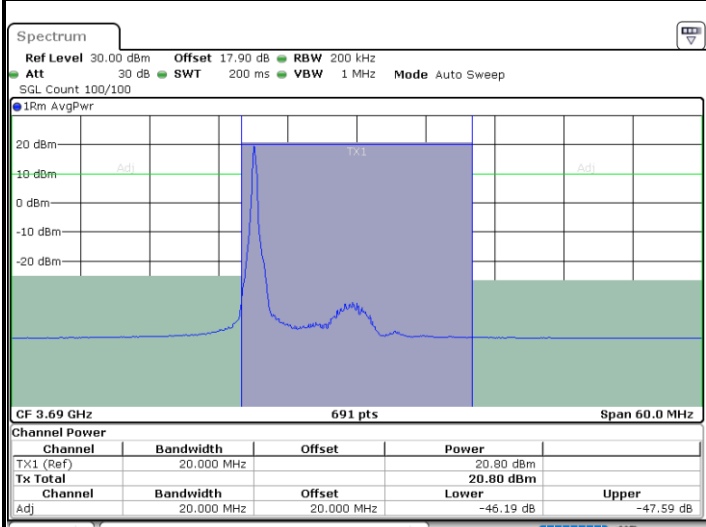

**LTE Band 48 / 20MHz**

**64QAM**

**Highest Channel / 1RB0**

**Highest Channel / 1RBmax**

**Highest Channel / FullRB**

**N/A**

LTE Band 48 / 5MHz

QPSK