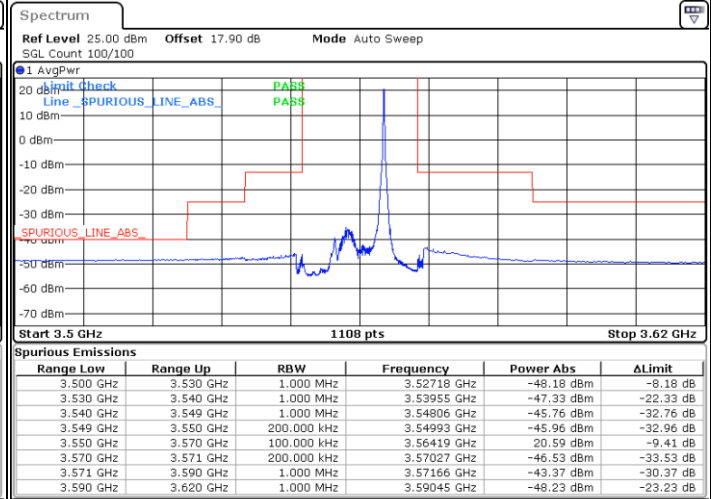

Date: 18.JUN.2021 11:53:10

N/A

LTE Band 48 / 10MHz

QPSK

Highest Channel / 1RB0

Highest Channel / 1RBmax

Date: 18.JUN.2021 11:49:10

Date: 18.JUN.2021 14:02:02

Highest Channel / FullRB

N/A

Date: 18.JUN.2021 16:54:25

LTE Band 48 / 15MHz

QPSK

Lowest Channel / 1RB0

Lowest Channel / 1RBmax

Date: 18.JUN.2021 14:03:02

Date: 18.JUN.2021 14:21:00

Lowest Channel / FullRB

N/A

Date: 18.JUN.2021 14:12:01

LTE Band 48 / 15MHz

QPSK

Middle Channel / 1RB0

Date: 18.JUN.2021 14:08:01

Middle Channel / 1RBmax

Date: 18.JUN.2021 14:25:58

Middle Channel / FullRB

Date: 18.JUN.2021 14:17:00

N/A

LTE Band 48 / 15MHz

QPSK

Highest Channel / 1RB0