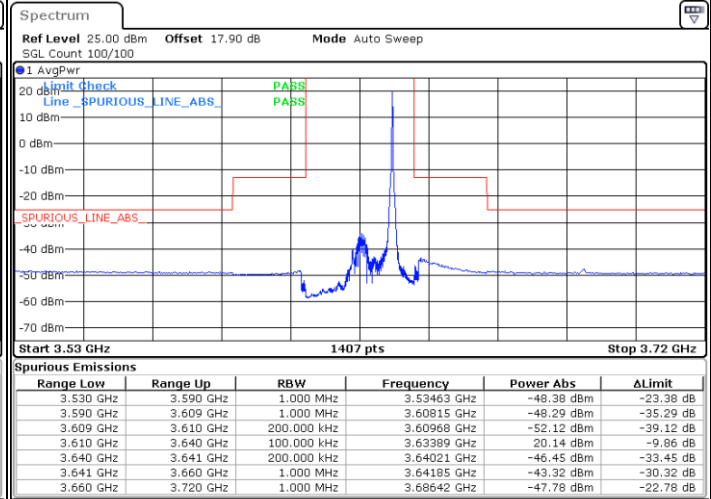

Date: 18.JUN.2021 14:51:02