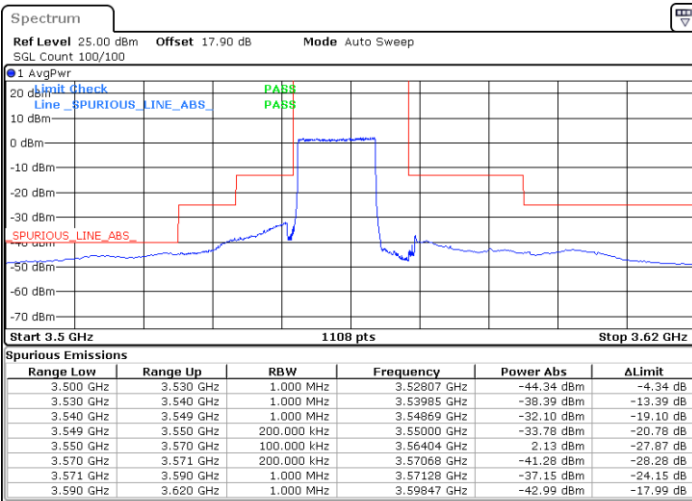

Date: 18.JUN.2021 11:53:10

N/A

LTE Band 48 / 10MHz

QPSK

Highest Channel / 1RB0

Highest Channel / 1RBmax

Date: 18.JUN.2021 11:49:10

Date: 18.JUN.2021 14:02:02

Highest Channel / FullRB

N/A

Date: 18.JUN.2021 16:54:25

LTE Band 48 / 15MHz

QPSK

Lowest Channel / 1RB0

Lowest Channel / 1RBmax

Date: 18.JUN.2021 14:03:02

Date: 18.JUN.2021 14:21:00

Lowest Channel / FullRB

N/A

Date: 18.JUN.2021 14:12:01

LTE Band 48 / 15MHz

QPSK

Middle Channel / 1RB0

Date: 18.JUN.2021 14:08:01

Middle Channel / 1RBmax

Date: 18.JUN.2021 14:25:58

Middle Channel / FullRB

Date: 18.JUN.2021 14:17:00

N/A

LTE Band 48 / 15MHz

QPSK

Highest Channel / 1RB0