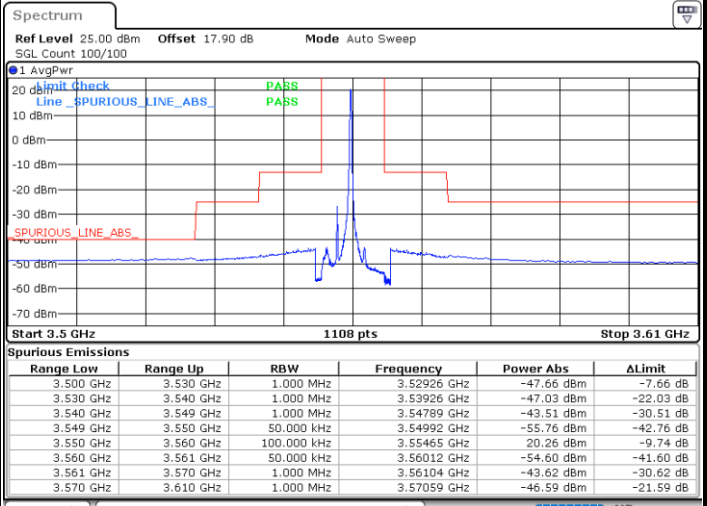

LTE Band 48 / 20MHz

QPSK

Highest Channel / 1RB0

Highest Channel / 1RBmax

Date: 18.JUN.2021 14:47:00

Date: 18.JUN.2021 14:56:06

Highest Channel / FullRB

N/A

Date: 18.JUN.2021 14:37:59

LTE Band 48 / 5MHz

16QAM

Lowest Channel / 1RB0

Lowest Channel / 1RBmax

Date: 18.JUN.2021 14:56:06

Date: 18.JUN.2021 11:25:39

Lowest Channel / FullRB

N/A

Date: 18.JUN.2021 11:16:36

LTE Band 48 / 5MHz

16QAM

Middle Channel / 1RB0

Middle Channel / 1RBmax

Date: 18.JUN.2021 11:10:36

Date: 18.JUN.2021 11:28:39

Middle Channel / FullIRB

N/A

Date: 18.JUN.2021 11:19:38

LTE Band 48 / 5MHz

16QAM

Highest Channel / 1RB0

Highest Channel / 1RBmax

Date: 18.JUN.2021 11:13:35