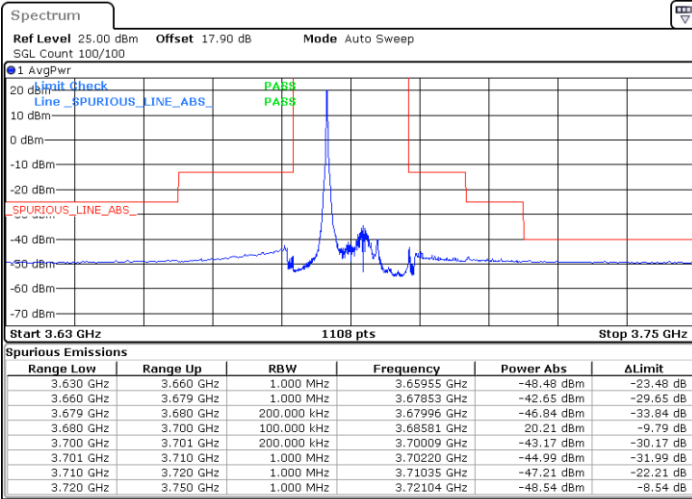

Date: 18.JUN.2021 14:21:00

Lowest Channel / FullRB

N/A

Date: 18.JUN.2021 14:12:01

LTE Band 48 / 15MHz

QPSK

Middle Channel / 1RB0

Date: 18.JUN.2021 14:08:01

Middle Channel / 1RBmax

Date: 18.JUN.2021 14:25:58

Middle Channel / FullRB

Date: 18.JUN.2021 14:17:00

N/A

LTE Band 48 / 15MHz

QPSK

Highest Channel / 1RB0

Highest Channel / 1RBmax

Date: 18.JUN.2021 14:09:01

Date: 18.JUN.2021 14:26:58

Highest Channel / FullRB

N/A

Date: 18.JUN.2021 14:17:59

LTE Band 48 / 20MHz

QPSK

Lowest Channel / 1RB0

Lowest Channel / 1RBmax

Date: 18.JUN.2021 14:41:00

Date: 18.JUN.2021 14:50:03

Lowest Channel / FullRB

N/A

Date: 18.JUN.2021 14:31:59

LTE Band 48 / 20MHz