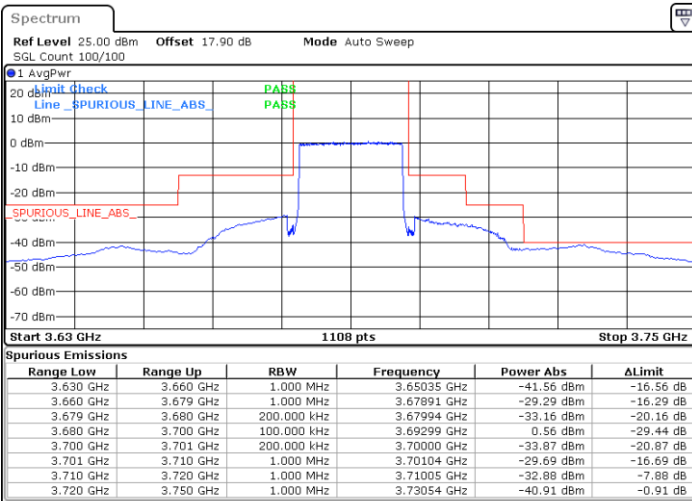

Lowest Channel / 1RB0

Lowest Channel / 1RBmax

Date: 18.JUN.2021 14:41:00

Date: 18.JUN.2021 14:50:03

Lowest Channel / FullRB

N/A

Date: 18.JUN.2021 14:31:59

LTE Band 48 / 20MHz

LTE Band 48 / 20MHz

QPSK

Highest Channel / 1RB0

Highest Channel / 1RBmax

Date: 18.JUN.2021 14:47:00

Date: 18.JUN.2021 14:56:06

Highest Channel / FullRB

N/A

Date: 18.JUN.2021 14:37:59

LTE Band 48 / 5MHz

16QAM

Lowest Channel / 1RB0

Lowest Channel / 1RBmax

Date: 18.JUN.2021 14:56:06

Date: 18.JUN.2021 11:25:39

Lowest Channel / FullRB