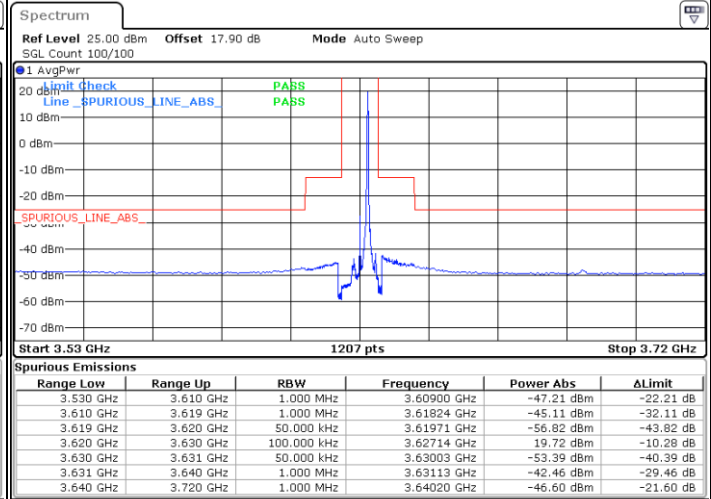

Date: 18.JUN.2021 14:37:59

LTE Band 48 / 5MHz

16QAM

Lowest Channel / 1RB0

Lowest Channel / 1RBmax

Date: 18.JUN.2021 14:56:06

Date: 18.JUN.2021 11:25:39

Lowest Channel / FullRB

N/A

Date: 18.JUN.2021 11:16:36

LTE Band 48 / 5MHz

16QAM

Middle Channel / 1RB0

Middle Channel / 1RBmax

Date: 18.JUN.2021 11:10:36

Date: 18.JUN.2021 11:28:39

Middle Channel / FullIRB

N/A

Date: 18.JUN.2021 11:19:38

LTE Band 48 / 5MHz

16QAM

Highest Channel / 1RB0

Highest Channel / 1RBmax

Date: 18.JUN.2021 11:13:35

Date: 18.JUN.2021 11:31:38

Highest Channel / FullRB

N/A

Date: 18.JUN.2021 11:22:38

LTE Band 48 / 10MHz

16QAM

Lowest Channel / 1RB0

Lowest Channel / 1RBmax