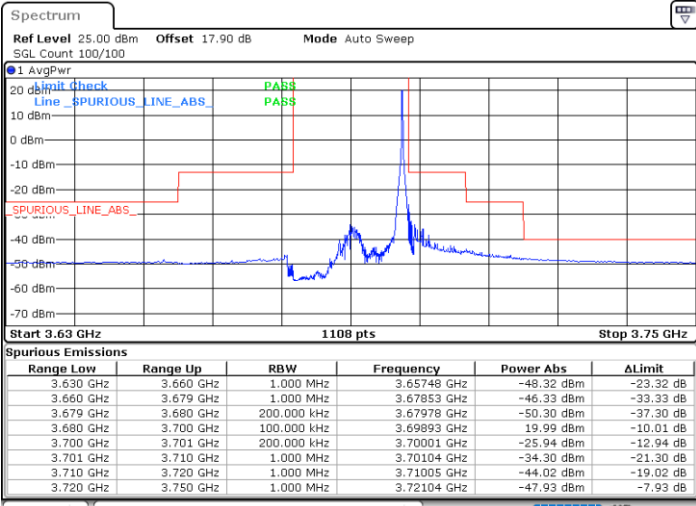

LTE Band 48 / 20MHz

QPSK

Highest Channel / 1RB0

Highest Channel / 1RBmax

Date: 18.JUN.2021 14:47:00

Date: 18.JUN.2021 14:56:06

Highest Channel / FullRB

N/A

Date: 18.JUN.2021 14:37:59

LTE Band 48 / 5MHz

16QAM

Lowest Channel / 1RB0

Lowest Channel / 1RBmax

Date: 18.JUN.2021 14:56:06

Date: 18.JUN.2021 11:25:39

Lowest Channel / FullRB

N/A

Date: 18.JUN.2021 11:16:36

LTE Band 48 / 5MHz

16QAM

Middle Channel / 1RB0

Middle Channel / 1RBmax

Date: 18.JUN.2021 11:10:36

Date: 18.JUN.2021 11:28:39

Middle Channel / FullIRB

N/A

Date: 18.JUN.2021 11:19:38

LTE Band 48 / 5MHz

16QAM

Highest Channel / 1RB0

Highest Channel / 1RBmax

Date: 18.JUN.2021 11:13:35