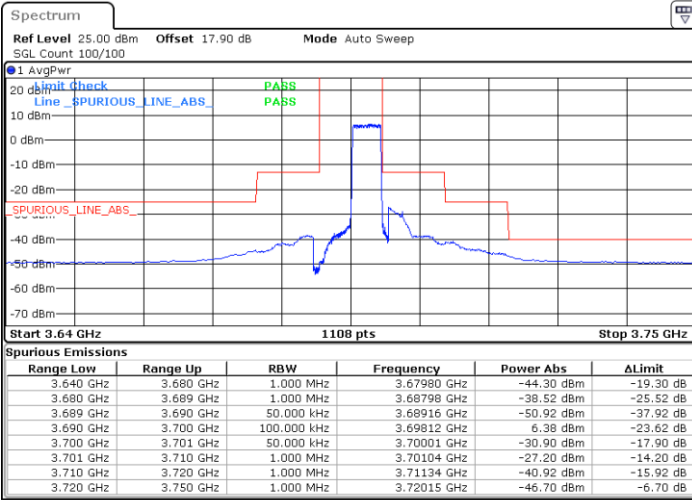

**LTE Band 48 / 20MHz**

**64QAM**

**Highest Channel / 1RB0**

**Highest Channel / 1RBmax**

**Highest Channel / FullRB**

**N/A**

LTE Band 48 / 5MHz

QPSK

Middle Channel / 1RB0

Middle Channel / 1RBmax

Date: 18.JUN.2021 11:11:36

Date: 18.JUN.2021 11:29:38

Middle Channel / FullIRB

N/A

Date: 18.JUN.2021 11:20:38

LTE Band 48 / 5MHz

QPSK

Highest Channel / 1RB0

Highest Channel / 1RBmax

Date: 18.JUN.2021 11:12:35

Date: 18.JUN.2021 11:30:38

Highest Channel / FullRB

N/A

Date: 18.JUN.2021 11:21:39

LTE Band 48 / 10MHz

QPSK

Lowest Channel / 1RB0

Lowest Channel / 1RBmax

Date: 18.JUN.2021 11:43:11

Date: 18.JUN.2021 13:56:04

Lowest Channel / FullRB

N/A