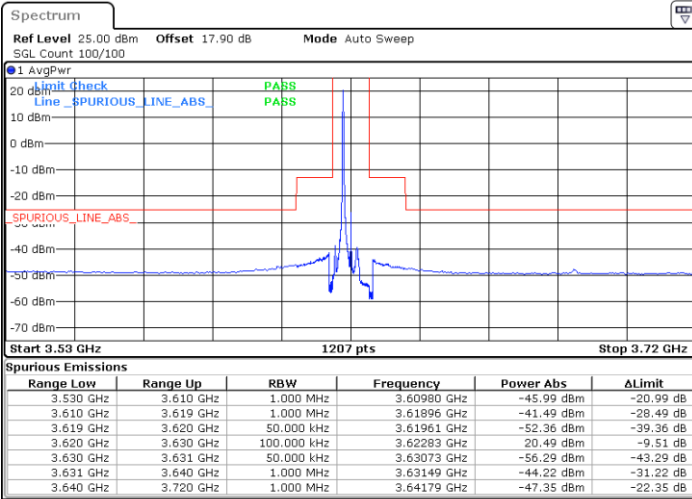

LTE Band 48 / 5MHz

QPSK

Middle Channel / 1RB0

Middle Channel / 1RBmax

Date: 18.JUN.2021 11:11:36