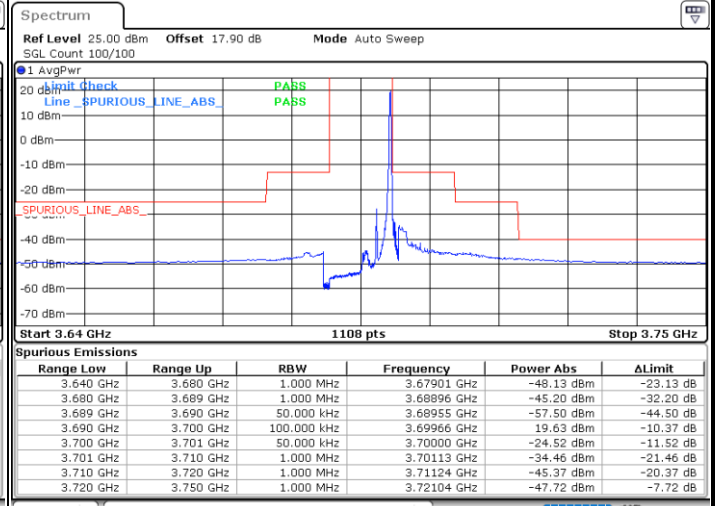

N/A

Date: 18.JUN.2021 11:16:36

LTE Band 48 / 5MHz

16QAM

Middle Channel / 1RB0

Middle Channel / 1RBmax

Date: 18.JUN.2021 11:10:36

Date: 18.JUN.2021 11:28:39

Middle Channel / FullIRB

N/A

Date: 18.JUN.2021 11:19:38

LTE Band 48 / 5MHz

16QAM

Highest Channel / 1RB0

Highest Channel / 1RBmax

Date: 18.JUN.2021 11:13:35

Date: 18.JUN.2021 11:31:38

Highest Channel / FullRB

N/A

Date: 18.JUN.2021 11:22:38

LTE Band 48 / 10MHz

16QAM

Lowest Channel / 1RB0

Lowest Channel / 1RBmax

Date: 18.JUN.2021 11:34:39

Date: 18.JUN.2021 13:52:38

Lowest Channel / FullRB

N/A

Date: 18.JUN.2021 13:52:38

LTE Band 48 / 10MHz

16QAM

MiddleChannel / 1RB0