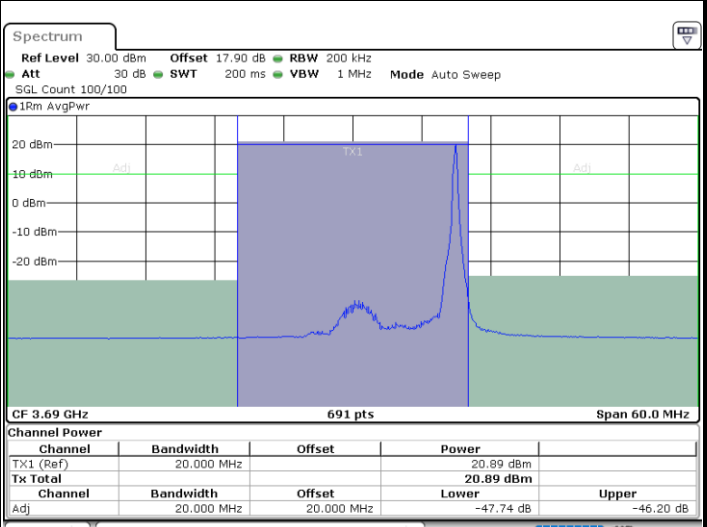

**LTE Band 48 / 20MHz**

**64QAM**

**Highest Channel / 1RB0**

**Highest Channel / 1RBmax**

**Highest Channel / FullRB**

**N/A**

LTE Band 48 / 5MHz

QPSK