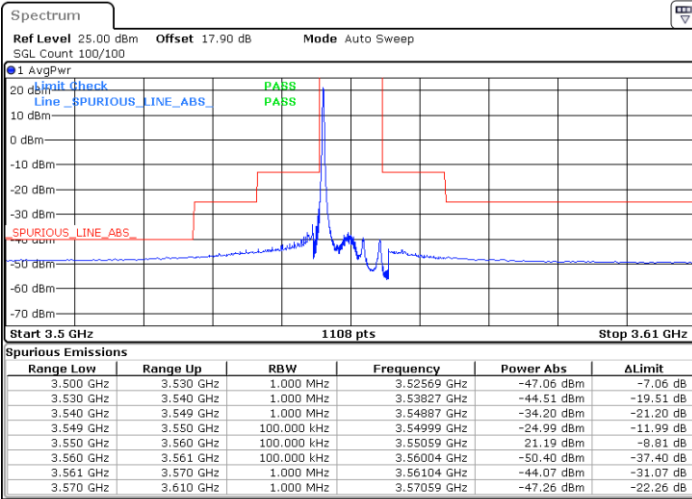

**LTE Band 48 / 20MHz**

**64QAM**

**Highest Channel / 1RB0**

**Highest Channel / 1RBmax**

**Highest Channel / FullRB**

**N/A**

LTE Band 48 / 5MHz

QPSK

QPSK

Highest Channel / 1RB0

Highest Channel / 1RBmax

Date: 18.JUN.2021 11:12:35

Date: 18.JUN.2021 11:30:38

Highest Channel / FullRB

N/A

Date: 18.JUN.2021 11:21:39

LTE Band 48 / 10MHz

QPSK

Lowest Channel / 1RB0

Lowest Channel / 1RBmax

Date: 18.JUN.2021 11:43:11

Date: 18.JUN.2021 13:56:04

Lowest Channel / FullRB

N/A