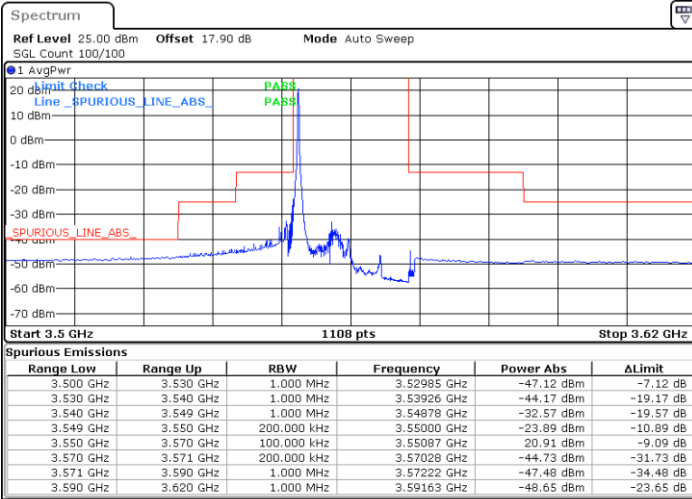

Date: 18.JUN.2021 11:53:10

N/A

LTE Band 48 / 10MHz

QPSK

Highest Channel / 1RB0

Highest Channel / 1RBmax

Date: 18.JUN.2021 11:49:10

Date: 18.JUN.2021 14:02:02

Highest Channel / FullRB

N/A

Date: 18.JUN.2021 16:54:25

LTE Band 48 / 15MHz

QPSK

Lowest Channel / 1RB0

Lowest Channel / 1RBmax

Date: 18.JUN.2021 14:03:02

Date: 18.JUN.2021 14:21:00

Lowest Channel / FullRB

N/A

Date: 18.JUN.2021 14:12:01

LTE Band 48 / 15MHz

QPSK

Middle Channel / 1RB0

Date: 18.JUN.2021 14:08:01

Middle Channel / 1RBmax

Date: 18.JUN.2021 14:25:58

Middle Channel / FullRB

Date: 18.JUN.2021 14:17:00

N/A

LTE Band 48 / 15MHz

QPSK

Highest Channel / 1RB0