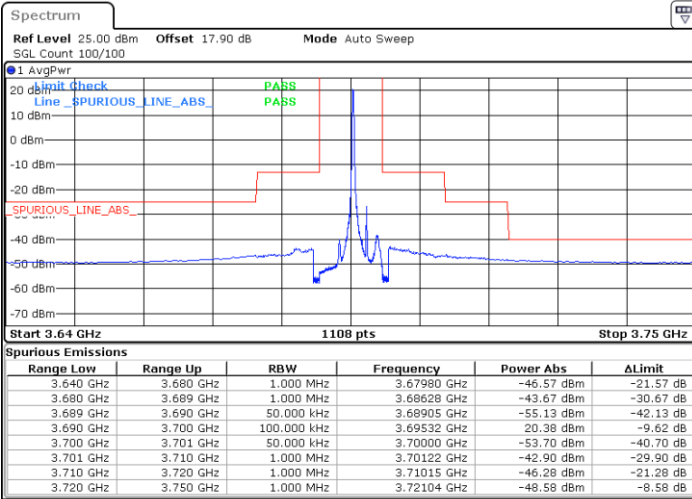

**LTE Band 48 / 20MHz**

**64QAM**

**Highest Channel / 1RB0**

**Highest Channel / 1RBmax**

**Highest Channel / FullRB**

**N/A**

LTE Band 48 / 5MHz

QPSK

Middle Channel / 1RB0

Middle Channel / 1RBmax

Date: 18.JUN.2021 11:11:36

Date: 18.JUN.2021 11:29:38

Middle Channel / FullIRB

N/A

Date: 18.JUN.2021 11:20:38

LTE Band 48 / 5MHz

QPSK

Highest Channel / 1RB0

Highest Channel / 1RBmax

Date: 18.JUN.2021 11:12:35

Date: 18.JUN.2021 11:30:38

Highest Channel / FullRB

N/A

Date: 18.JUN.2021 11:21:39

LTE Band 48 / 10MHz

QPSK

Lowest Channel / 1RB0

Lowest Channel / 1RBmax

Date: 18.JUN.2021 11:43:11

Date: 18.JUN.2021 13:56:04

Lowest Channel / FullRB

N/A