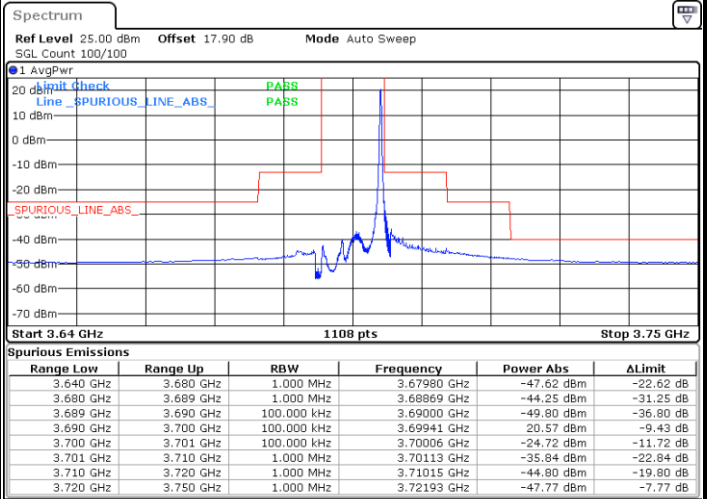

Date: 18.JUN.2021 11:52:11

LTE Band 48 / 10MHz

QPSK

MiddleChannel / 1RB0

Date: 18.JUN.2021 11:44:11

Middle Channel / 1RBmax

Date: 18.JUN.2021 13:57:04

Middle Channel / FullRB

Date: 18.JUN.2021 11:53:10

N/A

LTE Band 48 / 10MHz

QPSK

Highest Channel / 1RB0

Highest Channel / 1RBmax

Date: 18.JUN.2021 11:49:10

Date: 18.JUN.2021 14:02:02

Highest Channel / FullRB

N/A

Date: 18.JUN.2021 16:54:25

LTE Band 48 / 15MHz

QPSK

Lowest Channel / 1RB0

Lowest Channel / 1RBmax

Date: 18.JUN.2021 14:03:02

Date: 18.JUN.2021 14:21:00

Lowest Channel / FullRB

N/A

Date: 18.JUN.2021 14:12:01

LTE Band 48 / 15MHz

QPSK

Middle Channel / 1RB0

Date: 18.JUN.2021 14:08:01