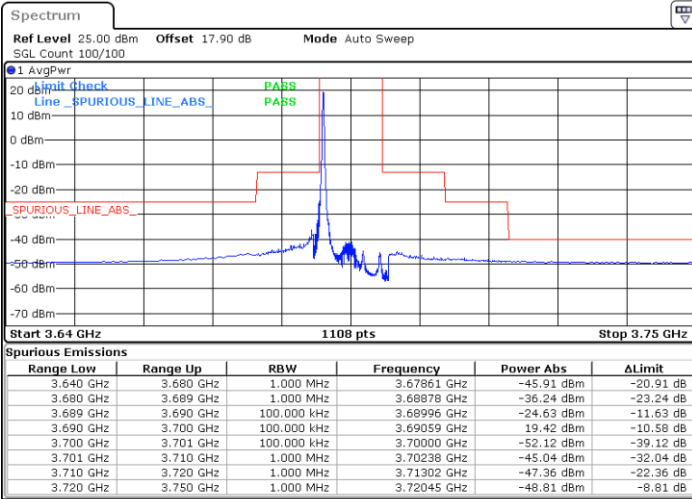

Date: 18.JUN.2021 11:31:38

Highest Channel / FullRB

N/A

Date: 18.JUN.2021 11:22:38

LTE Band 48 / 10MHz

16QAM

Lowest Channel / 1RB0

Lowest Channel / 1RBmax

Date: 18.JUN.2021 11:34:39

Date: 18.JUN.2021 13:52:38

Lowest Channel / FullRB

N/A

Date: 18.JUN.2021 13:52:38

LTE Band 48 / 10MHz

16QAM

MiddleChannel / 1RB0

Middle Channel / 1RBmax

Date: 18.JUN.2021 11:45:10

Date: 18.JUN.2021 13:58:03

Middle Channel / FullRB

N/A

Date: 18.JUN.2021 11:54:10

LTE Band 48 / 10MHz

16QAM

Highest Channel / 1RB0

Highest Channel / 1RBmax

Date: 18.JUN.2021 11:48:10

Date: 18.JUN.2021 14:01:02

Highest Channel / FullRB

N/A

Date: 18.JUN.2021 16:52:50

LTE Band 48 / 15MHz