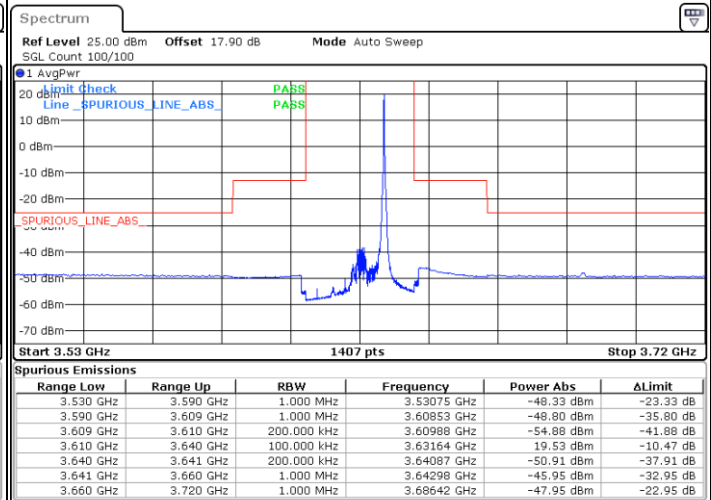

Highest Channel / 1RB0

Highest Channel / 1RBmax

Date: 18.JUN.2021 11:48:10

Date: 18.JUN.2021 14:01:02

Highest Channel / FullRB

N/A

Date: 18.JUN.2021 16:52:50

LTE Band 48 / 15MHz

16QAM

Lowest Channel / 1RB0

Lowest Channel / 1RBmax

Date: 18.JUN.2021 14:04:02

Date: 18.JUN.2021 14:22:00

Lowest Channel / FullRB

N/A

Date: 18.JUN.2021 14:13:00

LTE Band 48 / 15MHz

16QAM

Middle Channel / 1RB0

Middle Channel / 1RBmax

Date: 18.JUN.2021 14:07:02

Date: 18.JUN.2021 14:24:59

Middle Channel / FullIRB

N/A

Date: 18.JUN.2021 14:16:00

LTE Band 48 / 15MHz

16QAM

Highest Channel / 1RB0

Highest Channel / 1RBmax

Date: 18.JUN.2021 14:10:01

Date: 18.JUN.2021 14:27:58

Highest Channel / FullRB