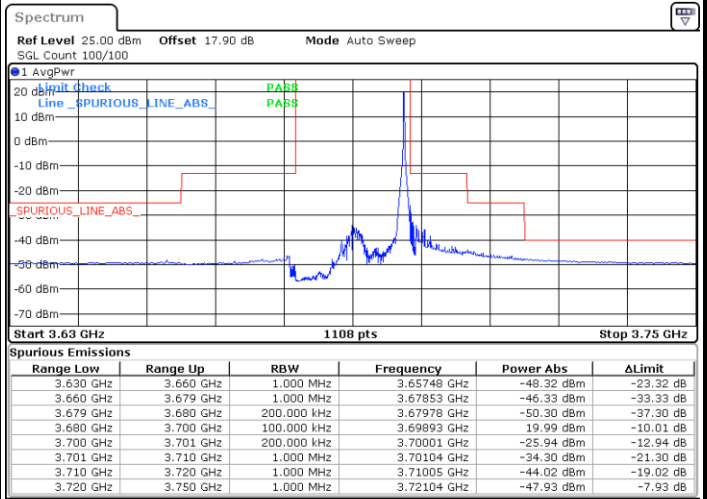

Lowest Channel / 1RB0

Lowest Channel / 1RBmax

Date: 18.JUN.2021 14:41:00

Date: 18.JUN.2021 14:50:03

Lowest Channel / FullRB

N/A

Date: 18.JUN.2021 14:31:59

LTE Band 48 / 20MHz

QPSK

Middle Channel / 1RB0

Middle Channel / 1RBmax

Date: 18.JUN.2021 14:42:00

Date: 18.JUN.2021 14:51:02

Middle Channel / FullRB

N/A

Date: 18.JUN.2021 14:32:59

LTE Band 48 / 20MHz

QPSK

Highest Channel / 1RB0

Highest Channel / 1RBmax

Date: 18.JUN.2021 14:47:00

Date: 18.JUN.2021 14:56:06

Highest Channel / FullRB

N/A

Date: 18.JUN.2021 14:37:59

LTE Band 48 / 5MHz

16QAM

Lowest Channel / 1RB0

Lowest Channel / 1RBmax

Date: 18.JUN.2021 14:56:06

Date: 18.JUN.2021 11:25:39

Lowest Channel / FullRB