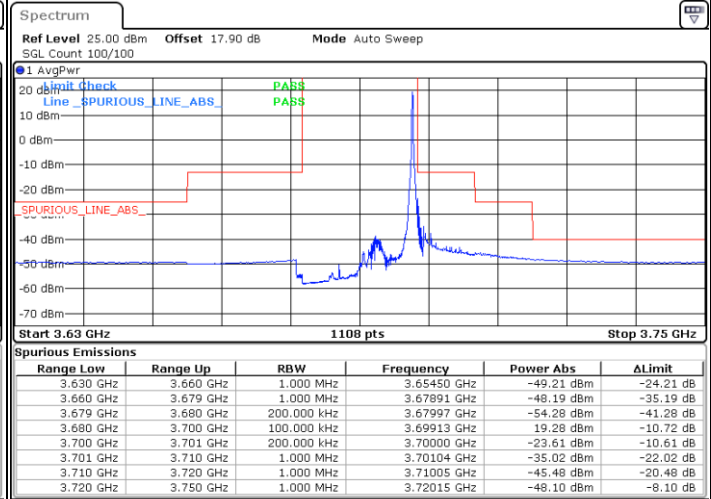

LTE Band 48 / 15MHz

16QAM

Middle Channel / 1RB0

Middle Channel / 1RBmax

Date: 18.JUN.2021 14:07:02

Date: 18.JUN.2021 14:24:59

Middle Channel / FullIRB

N/A

Date: 18.JUN.2021 14:16:00

LTE Band 48 / 15MHz

16QAM

Highest Channel / 1RB0

Highest Channel / 1RBmax

Date: 18.JUN.2021 14:10:01

Date: 18.JUN.2021 14:27:58

Highest Channel / FullRB