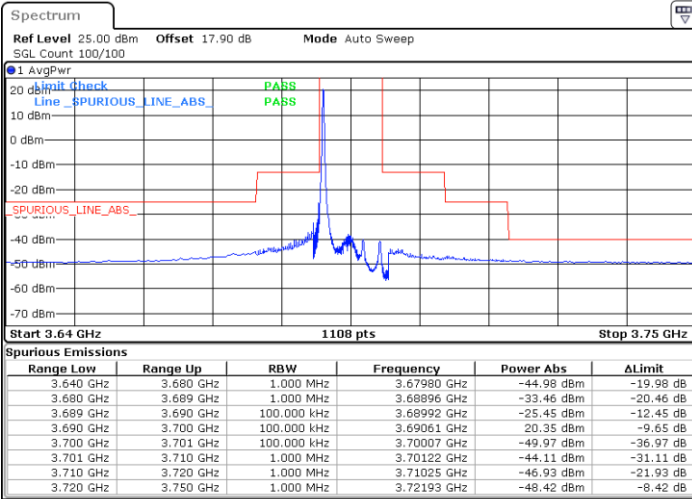

Date: 18.JUN.2021 11:52:11

LTE Band 48 / 10MHz

QPSK

MiddleChannel / 1RB0

Date: 18.JUN.2021 11:44:11

Middle Channel / 1RBmax

Date: 18.JUN.2021 13:57:04

Middle Channel / FullRB

Date: 18.JUN.2021 11:53:10

N/A

LTE Band 48 / 10MHz

QPSK

Highest Channel / 1RB0

Highest Channel / 1RBmax

Date: 18.JUN.2021 11:49:10

Date: 18.JUN.2021 14:02:02

Highest Channel / FullRB

N/A

Date: 18.JUN.2021 16:54:25

LTE Band 48 / 15MHz

QPSK

Lowest Channel / 1RB0

Lowest Channel / 1RBmax

Date: 18.JUN.2021 14:03:02

Date: 18.JUN.2021 14:21:00

Lowest Channel / FullRB

N/A

Date: 18.JUN.2021 14:12:01

LTE Band 48 / 15MHz

QPSK

Middle Channel / 1RB0

Date: 18.JUN.2021 14:08:01