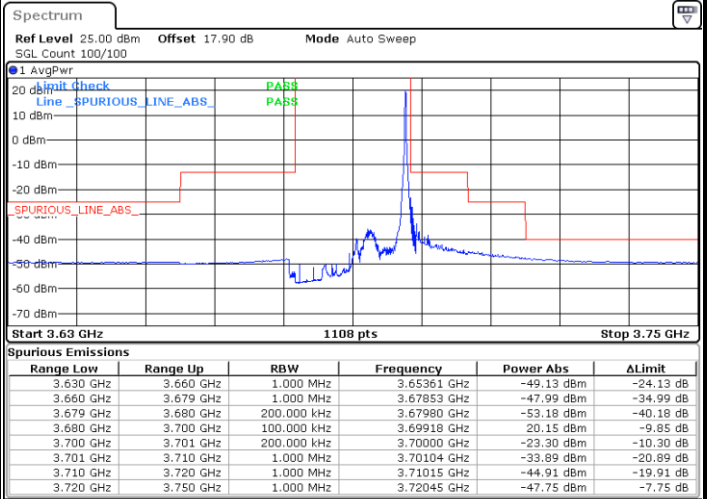

Date: 18.JUN.2021 14:21:00

Lowest Channel / FullRB

N/A

Date: 18.JUN.2021 14:12:01

LTE Band 48 / 15MHz

QPSK

Middle Channel / 1RB0

Date: 18.JUN.2021 14:08:01

Middle Channel / 1RBmax

Date: 18.JUN.2021 14:25:58

Middle Channel / FullRB

Date: 18.JUN.2021 14:17:00

N/A

LTE Band 48 / 15MHz

QPSK

Highest Channel / 1RB0

Highest Channel / 1RBmax

Date: 18.JUN.2021 14:09:01

Date: 18.JUN.2021 14:26:58

Highest Channel / FullRB

N/A

Date: 18.JUN.2021 14:17:59

LTE Band 48 / 20MHz

QPSK

Lowest Channel / 1RB0

Lowest Channel / 1RBmax

Date: 18.JUN.2021 14:41:00

Date: 18.JUN.2021 14:50:03

Lowest Channel / FullRB

N/A

Date: 18.JUN.2021 14:31:59

LTE Band 48 / 20MHz