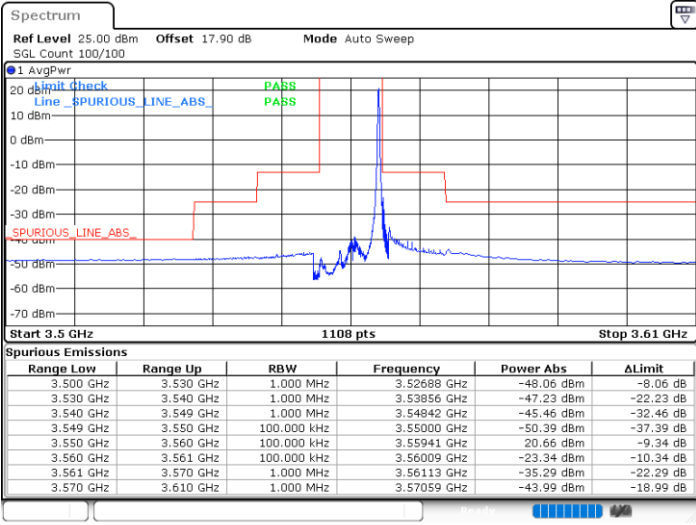

Middle Channel / FullIRB

N/A

Date: 18.JUN.2021 11:19:38

LTE Band 48 / 5MHz

16QAM

Highest Channel / 1RB0

Highest Channel / 1RBmax

Date: 18.JUN.2021 11:13:35

Date: 18.JUN.2021 11:31:38

Highest Channel / FullRB

N/A

Date: 18.JUN.2021 11:22:38

LTE Band 48 / 10MHz

16QAM

Lowest Channel / 1RB0

Lowest Channel / 1RBmax

Date: 18.JUN.2021 11:34:39

Date: 18.JUN.2021 13:52:38

Lowest Channel / FullRB

N/A

Date: 18.JUN.2021 13:52:38

LTE Band 48 / 10MHz

16QAM

MiddleChannel / 1RB0

Highest Channel / 1RB0

Highest Channel / 1RBmax

Date: 18.JUN.2021 11:48:10

Date: 18.JUN.2021 14:01:02

Highest Channel / FullRB

N/A

Date: 18.JUN.2021 16:52:50

LTE Band 48 / 15MHz