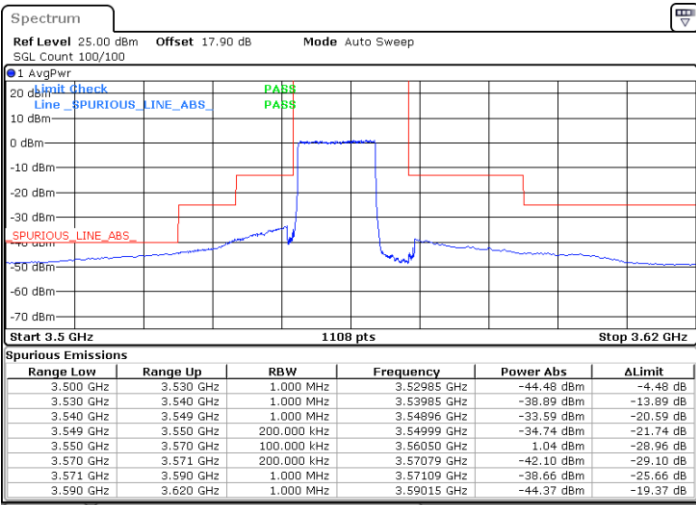

Highest Channel / 1RB0

Highest Channel / 1RBmax

Date: 18.JUN.2021 11:48:10

Date: 18.JUN.2021 14:01:02

Highest Channel / FullRB

N/A

Date: 18.JUN.2021 16:52:50

LTE Band 48 / 15MHz

16QAM

Lowest Channel / 1RB0

Lowest Channel / 1RBmax

Date: 18.JUN.2021 14:04:02

Date: 18.JUN.2021 14:22:00

Lowest Channel / FullRB

N/A

Date: 18.JUN.2021 14:13:00

LTE Band 48 / 15MHz

16QAM

Middle Channel / 1RB0

Middle Channel / 1RBmax

Date: 18.JUN.2021 14:07:02

Date: 18.JUN.2021 14:24:59

Middle Channel / FullIRB

N/A