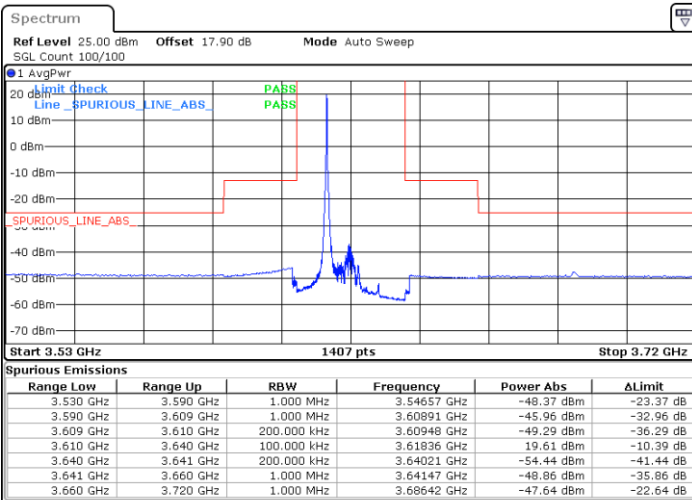

Highest Channel / 1RB0

Highest Channel / 1RBmax

Date: 18.JUN.2021 11:48:10

Date: 18.JUN.2021 14:01:02

Highest Channel / FullRB

N/A

Date: 18.JUN.2021 16:52:50

LTE Band 48 / 15MHz

16QAM

Lowest Channel / 1RB0

Lowest Channel / 1RBmax

Date: 18.JUN.2021 14:04:02

Date: 18.JUN.2021 14:22:00

Lowest Channel / FullRB

N/A

Date: 18.JUN.2021 14:13:00

LTE Band 48 / 15MHz

16QAM

Middle Channel / 1RB0

Middle Channel / 1RBmax

Date: 18.JUN.2021 14:07:02

Date: 18.JUN.2021 14:24:59

Middle Channel / FullIRB

N/A

Date: 18.JUN.2021 14:16:00

LTE Band 48 / 15MHz

16QAM

Highest Channel / 1RB0

Highest Channel / 1RBmax

Date: 18.JUN.2021 14:10:01

Date: 18.JUN.2021 14:27:58

Highest Channel / FullRB