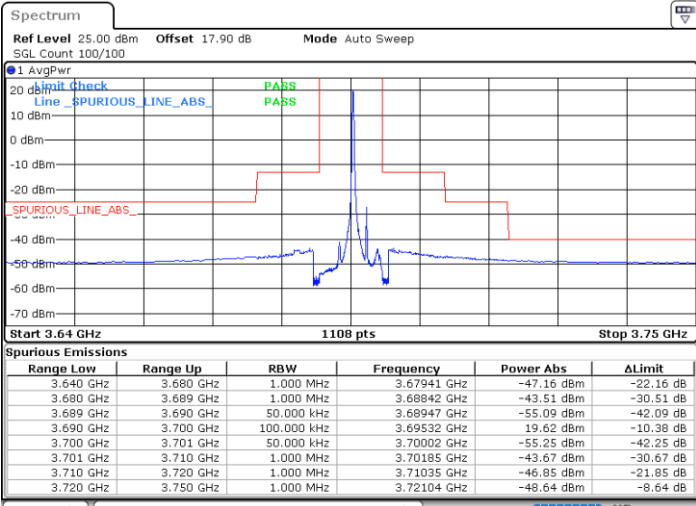

N/A

Date: 18.JUN.2021 11:16:36

LTE Band 48 / 5MHz

16QAM

Middle Channel / 1RB0

Middle Channel / 1RBmax

Date: 18.JUN.2021 11:10:36

Date: 18.JUN.2021 11:28:39

Middle Channel / FullIRB

N/A

Date: 18.JUN.2021 11:19:38

LTE Band 48 / 5MHz

16QAM

Highest Channel / 1RB0

Highest Channel / 1RBmax

Date: 18.JUN.2021 11:13:35

Date: 18.JUN.2021 11:31:38

Highest Channel / FullRB

N/A

Date: 18.JUN.2021 11:22:38

LTE Band 48 / 10MHz

16QAM

Lowest Channel / 1RB0

Lowest Channel / 1RBmax

Date: 18.JUN.2021 11:34:39

Date: 18.JUN.2021 13:52:38

Lowest Channel / FullRB

N/A

Date: 18.JUN.2021 13:52:38

LTE Band 48 / 10MHz

16QAM

MiddleChannel / 1RB0