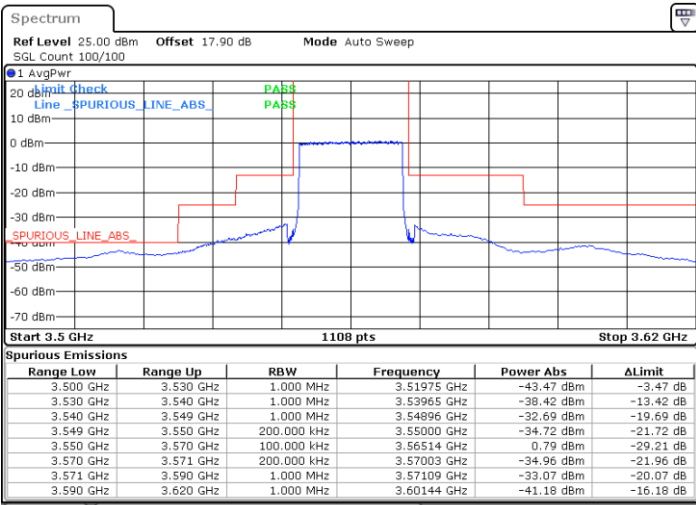

Highest Channel / 1RBmax

Date: 18.JUN.2021 14:09:01

Date: 18.JUN.2021 14:26:58

Highest Channel / FullRB

N/A

Date: 18.JUN.2021 14:17:59

LTE Band 48 / 20MHz

QPSK

Lowest Channel / 1RB0

Lowest Channel / 1RBmax

Date: 18.JUN.2021 14:41:00

Date: 18.JUN.2021 14:50:03

Lowest Channel / FullRB

N/A

Date: 18.JUN.2021 14:31:59

LTE Band 48 / 20MHz

LTE Band 48 / 20MHz

QPSK

Highest Channel / 1RB0

Highest Channel / 1RBmax

Date: 18.JUN.2021 14:47:00

Date: 18.JUN.2021 14:56:06

Highest Channel / FullRB

N/A