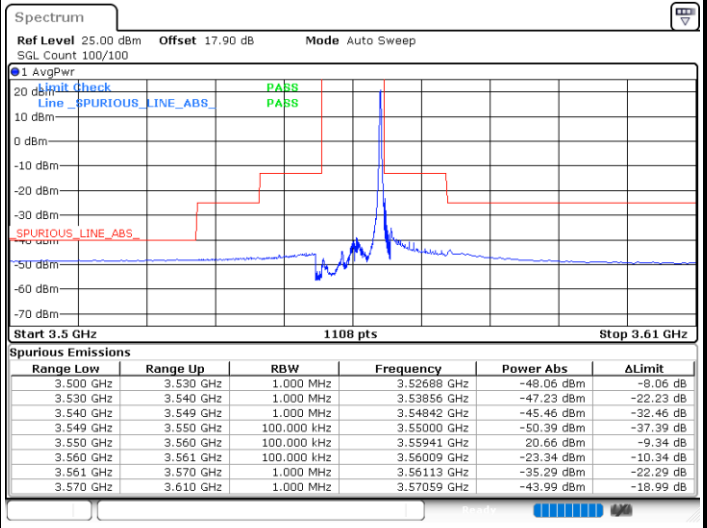

Middle Channel / FullIRB

N/A

Date: 18.JUN.2021 11:19:38

LTE Band 48 / 5MHz

16QAM

Highest Channel / 1RB0

Highest Channel / 1RBmax

Date: 18.JUN.2021 11:13:35

Date: 18.JUN.2021 11:31:38

Highest Channel / FullRB

N/A

Date: 18.JUN.2021 11:22:38

LTE Band 48 / 10MHz

16QAM

Lowest Channel / 1RB0

Lowest Channel / 1RBmax

Date: 18.JUN.2021 11:34:39

Date: 18.JUN.2021 13:52:38

Lowest Channel / FullRB

N/A

Date: 18.JUN.2021 13:52:38

LTE Band 48 / 10MHz

16QAM

MiddleChannel / 1RB0