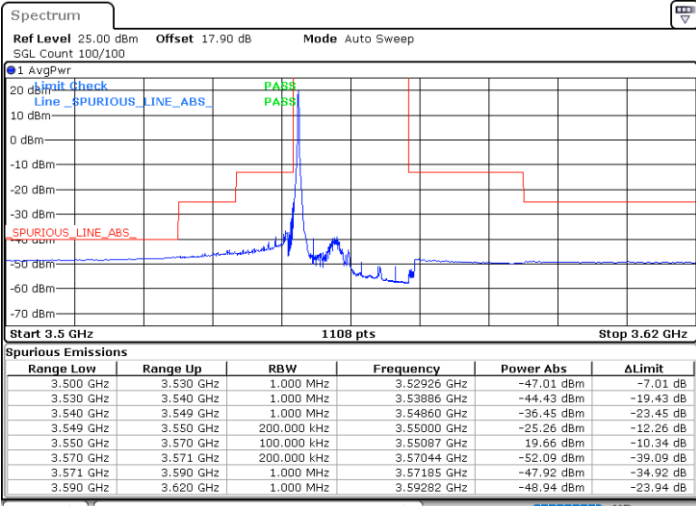

Date: 18.JUN.2021 11:34:39

Date: 18.JUN.2021 13:52:38

Lowest Channel / FullRB

N/A

Date: 18.JUN.2021 13:52:38

LTE Band 48 / 10MHz

16QAM

MiddleChannel / 1RB0

Middle Channel / 1RBmax

Date: 18.JUN.2021 11:45:10

Date: 18.JUN.2021 13:58:03

Middle Channel / FullRB

N/A

Date: 18.JUN.2021 11:54:10

LTE Band 48 / 10MHz

16QAM

Highest Channel / 1RB0

Highest Channel / 1RBmax

Date: 18.JUN.2021 11:48:10

Date: 18.JUN.2021 14:01:02

Highest Channel / FullRB

N/A

Date: 18.JUN.2021 16:52:50

LTE Band 48 / 15MHz

16QAM

Lowest Channel / 1RB0

Lowest Channel / 1RBmax

Date: 18.JUN.2021 14:04:02

Date: 18.JUN.2021 14:22:00

Lowest Channel / FullRB

N/A

Date: 18.JUN.2021 14:13:00