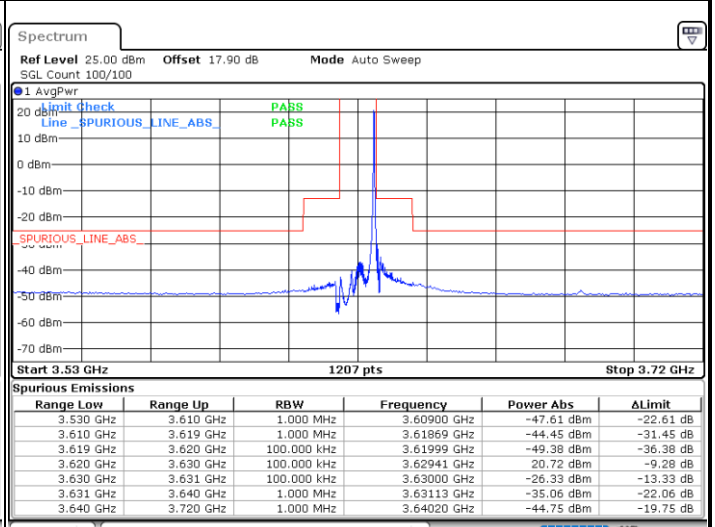

LTE Band 48 / 10MHz

QPSK

Lowest Channel / 1RB0

Lowest Channel / 1RBmax

Date: 18.JUN.2021 11:43:11

Date: 18.JUN.2021 13:56:04

Lowest Channel / FullRB

N/A

Date: 18.JUN.2021 11:52:11

LTE Band 48 / 10MHz

QPSK

MiddleChannel / 1RB0

Date: 18.JUN.2021 11:44:11

Middle Channel / 1RBmax

Date: 18.JUN.2021 13:57:04

Middle Channel / FullRB

Date: 18.JUN.2021 11:53:10

N/A

LTE Band 48 / 10MHz

QPSK

Highest Channel / 1RB0

Highest Channel / 1RBmax

Date: 18.JUN.2021 11:49:10

Date: 18.JUN.2021 14:02:02

Highest Channel / FullRB

N/A

Date: 18.JUN.2021 16:54:25

LTE Band 48 / 15MHz

QPSK

Lowest Channel / 1RB0

Lowest Channel / 1RBmax

Date: 18.JUN.2021 14:03:02