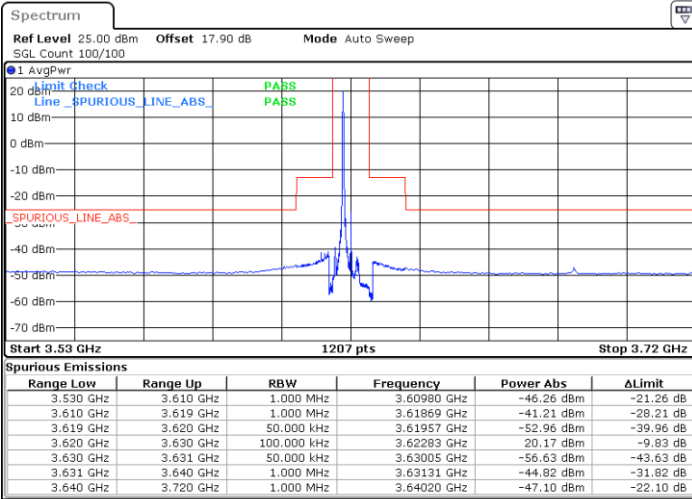

Date: 18.JUN.2021 14:37:59

LTE Band 48 / 5MHz

16QAM

Lowest Channel / 1RB0

Lowest Channel / 1RBmax

Date: 18.JUN.2021 14:56:06

Date: 18.JUN.2021 11:25:39

Lowest Channel / FullRB

N/A

Date: 18.JUN.2021 11:16:36

LTE Band 48 / 5MHz

16QAM

Middle Channel / 1RB0

Middle Channel / 1RBmax

Date: 18.JUN.2021 11:10:36

Date: 18.JUN.2021 11:28:39

Middle Channel / FullIRB

N/A

Date: 18.JUN.2021 11:19:38

LTE Band 48 / 5MHz

16QAM

Highest Channel / 1RB0

Highest Channel / 1RBmax

Date: 18.JUN.2021 11:13:35

Date: 18.JUN.2021 11:31:38

Highest Channel / FullRB

N/A

Date: 18.JUN.2021 11:22:38

LTE Band 48 / 10MHz

16QAM

Lowest Channel / 1RB0

Lowest Channel / 1RBmax