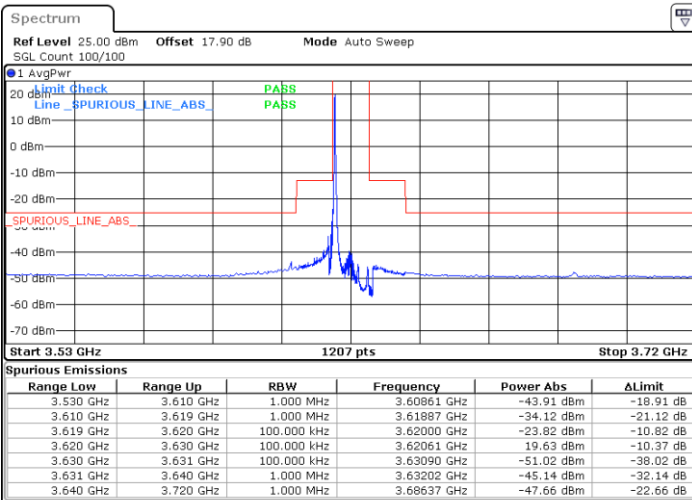

Date: 18.JUN.2021 11:31:38

Highest Channel / FullRB

N/A

Date: 18.JUN.2021 11:22:38

LTE Band 48 / 10MHz

16QAM

Lowest Channel / 1RB0

Lowest Channel / 1RBmax

Date: 18.JUN.2021 11:34:39

Date: 18.JUN.2021 13:52:38

Lowest Channel / FullRB

N/A

Date: 18.JUN.2021 13:52:38

LTE Band 48 / 10MHz

16QAM

MiddleChannel / 1RB0

Middle Channel / 1RBmax

Date: 18.JUN.2021 11:45:10

Date: 18.JUN.2021 13:58:03

Middle Channel / FullRB

N/A

Date: 18.JUN.2021 11:54:10

LTE Band 48 / 10MHz

16QAM

Highest Channel / 1RB0

Highest Channel / 1RBmax

Date: 18.JUN.2021 11:48:10

Date: 18.JUN.2021 14:01:02

Highest Channel / FullRB

N/A

Date: 18.JUN.2021 16:52:50

LTE Band 48 / 15MHz