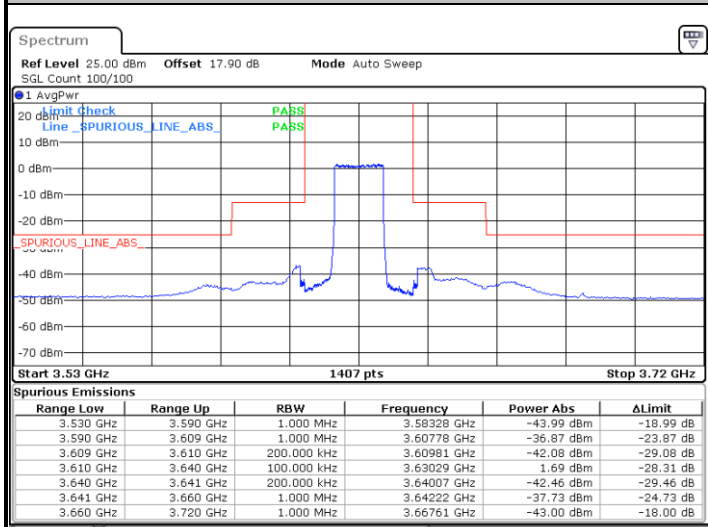

Highest Channel / FullRB

N/A

Date: 18.JUN.2021 16:54:25

LTE Band 48 / 15MHz

QPSK

Lowest Channel / 1RB0

Lowest Channel / 1RBmax

Date: 18.JUN.2021 14:03:02

Date: 18.JUN.2021 14:21:00

Lowest Channel / FullRB

N/A

Date: 18.JUN.2021 14:12:01

LTE Band 48 / 15MHz

QPSK

Middle Channel / 1RB0

Date: 18.JUN.2021 14:08:01

Middle Channel / 1RBmax

Date: 18.JUN.2021 14:25:58

Middle Channel / FullRB

Date: 18.JUN.2021 14:17:00

N/A

LTE Band 48 / 15MHz

QPSK

Highest Channel / 1RB0

Highest Channel / 1RBmax

Date: 18.JUN.2021 14:09:01

Date: 18.JUN.2021 14:26:58

Highest Channel / FullRB

N/A

Date: 18.JUN.2021 14:17:59

LTE Band 48 / 20MHz

QPSK