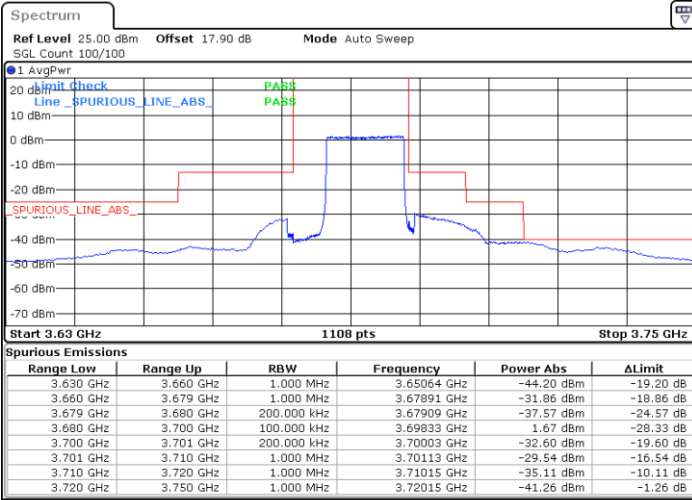

Middle Channel / 1RBmax

Date: 18.JUN.2021 14:25:58

Middle Channel / FullRB

Date: 18.JUN.2021 14:17:00

N/A

LTE Band 48 / 15MHz

QPSK

Highest Channel / 1RB0

Highest Channel / 1RBmax

Date: 18.JUN.2021 14:09:01

Date: 18.JUN.2021 14:26:58

Highest Channel / FullRB

N/A

Date: 18.JUN.2021 14:17:59

LTE Band 48 / 20MHz

QPSK

Lowest Channel / 1RB0

Lowest Channel / 1RBmax

Date: 18.JUN.2021 14:41:00

Date: 18.JUN.2021 14:50:03

Lowest Channel / FullRB

N/A

Date: 18.JUN.2021 14:31:59

LTE Band 48 / 20MHz