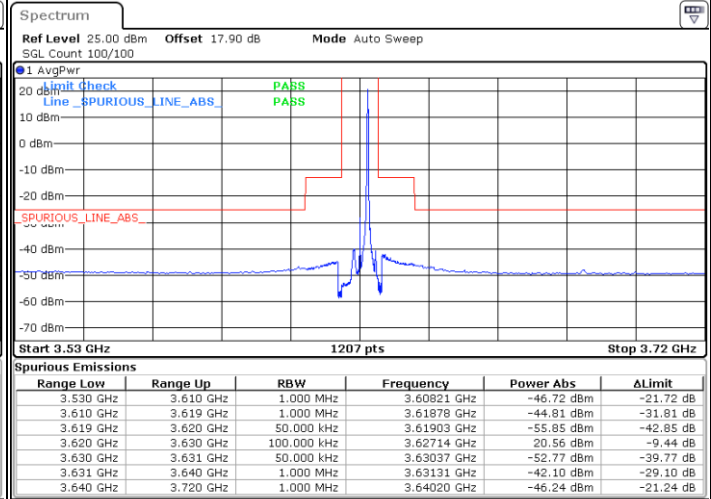

**LTE Band 48 / 20MHz**

**64QAM**

**Highest Channel / 1RB0**

**Highest Channel / 1RBmax**

**Highest Channel / FullRB**

**N/A**

LTE Band 48 / 5MHz

QPSK

Middle Channel / 1RB0

Middle Channel / 1RBmax

Date: 18.JUN.2021 11:11:36

Date: 18.JUN.2021 11:29:38

Middle Channel / FullIRB

N/A

Date: 18.JUN.2021 11:20:38

LTE Band 48 / 5MHz