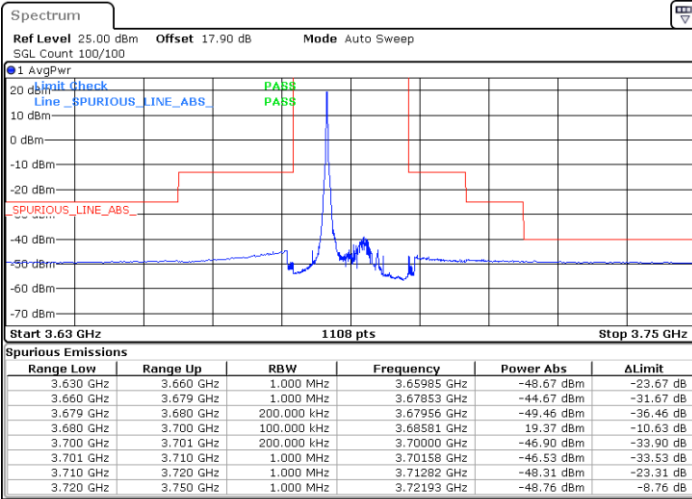

LTE Band 48 / 15MHz

16QAM

Middle Channel / 1RB0

Middle Channel / 1RBmax

Date: 18.JUN.2021 14:07:02

Date: 18.JUN.2021 14:24:59

Middle Channel / FullIRB

N/A

Date: 18.JUN.2021 14:16:00

LTE Band 48 / 15MHz

16QAM

Highest Channel / 1RB0

Highest Channel / 1RBmax

Date: 18.JUN.2021 14:10:01

Date: 18.JUN.2021 14:27:58

Highest Channel / FullRB