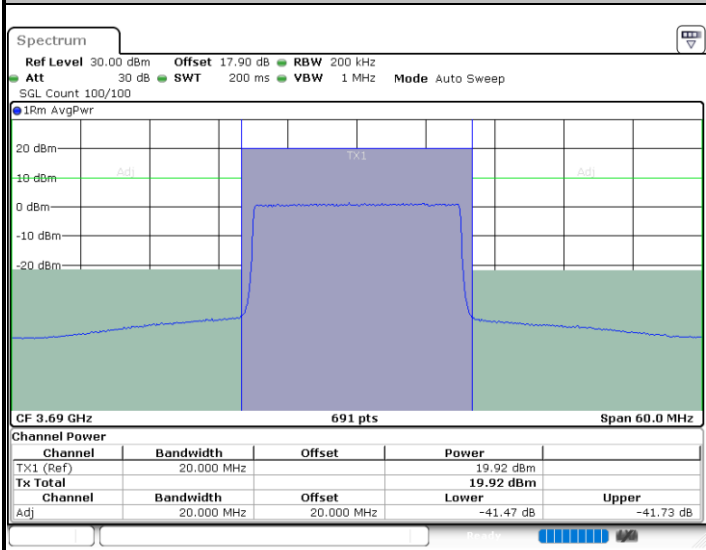

**LTE Band 48 / 20MHz**

**64QAM**

**Highest Channel / 1RB0**

**Highest Channel / 1RBmax**

**Highest Channel / FullRB**

**N/A**

LTE Band 48 / 5MHz

QPSK

Middle Channel / 1RB0

Middle Channel / 1RBmax

Date: 18.JUN.2021 11:11:36

Date: 18.JUN.2021 11:29:38

Middle Channel / FullIRB

N/A

Date: 18.JUN.2021 11:20:38

LTE Band 48 / 5MHz