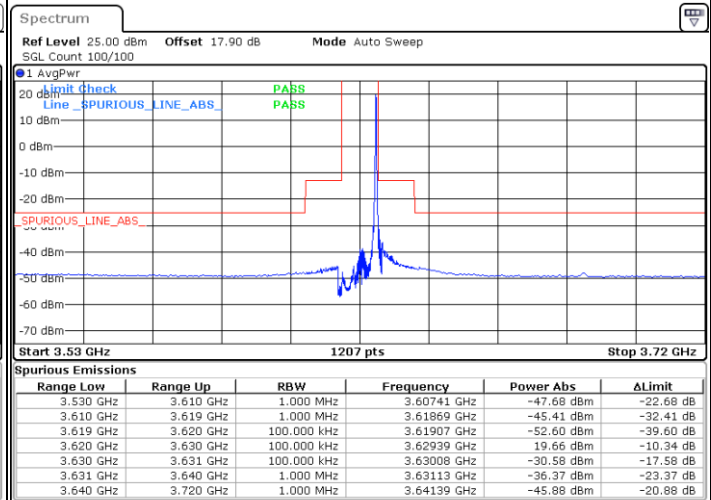

Date: 18.JUN.2021 11:31:38

Highest Channel / FullRB

N/A

Date: 18.JUN.2021 11:22:38

LTE Band 48 / 10MHz

16QAM

Lowest Channel / 1RB0

Lowest Channel / 1RBmax

Date: 18.JUN.2021 11:34:39

Date: 18.JUN.2021 13:52:38

Lowest Channel / FullRB

N/A

Date: 18.JUN.2021 13:52:38

LTE Band 48 / 10MHz

16QAM

MiddleChannel / 1RB0

Middle Channel / 1RBmax

Date: 18.JUN.2021 11:45:10

Date: 18.JUN.2021 13:58:03

Middle Channel / FullRB

N/A

Date: 18.JUN.2021 11:54:10

LTE Band 48 / 10MHz

16QAM

Highest Channel / 1RB0

Highest Channel / 1RBmax

Date: 18.JUN.2021 11:48:10

Date: 18.JUN.2021 14:01:02

Highest Channel / FullRB

N/A

Date: 18.JUN.2021 16:52:50

LTE Band 48 / 15MHz