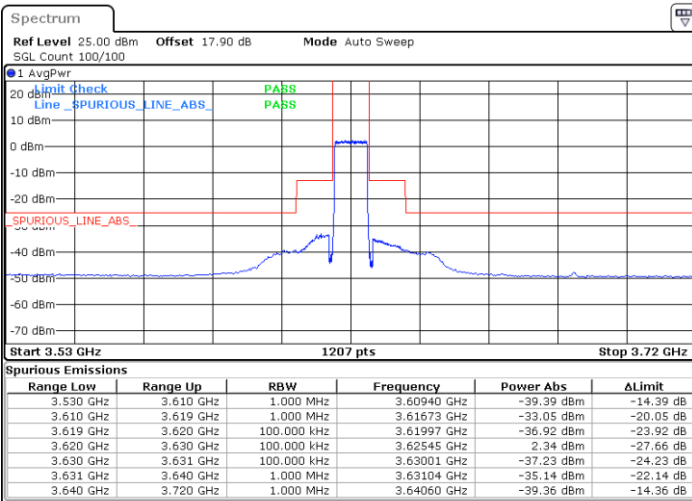

Date: 18.JUN.2021 11:31:38

Highest Channel / FullRB

N/A

Date: 18.JUN.2021 11:22:38

LTE Band 48 / 10MHz

16QAM

Lowest Channel / 1RB0

Lowest Channel / 1RBmax

Date: 18.JUN.2021 11:34:39

Date: 18.JUN.2021 13:52:38

Lowest Channel / FullRB

N/A

Date: 18.JUN.2021 13:52:38

LTE Band 48 / 10MHz

16QAM

MiddleChannel / 1RB0

Middle Channel / 1RBmax

Date: 18.JUN.2021 11:45:10

Date: 18.JUN.2021 13:58:03

Middle Channel / FullRB

N/A

Date: 18.JUN.2021 11:54:10

LTE Band 48 / 10MHz

16QAM

Highest Channel / 1RB0

Highest Channel / 1RBmax

Date: 18.JUN.2021 11:48:10

Date: 18.JUN.2021 14:01:02

Highest Channel / FullRB

N/A

Date: 18.JUN.2021 16:52:50

LTE Band 48 / 15MHz