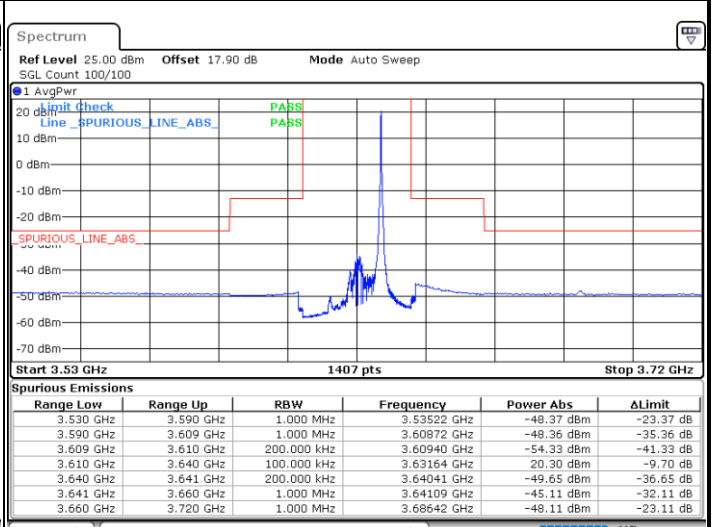

Highest Channel / FullRB

N/A

Date: 18.JUN.2021 16:54:25

LTE Band 48 / 15MHz

QPSK

Lowest Channel / 1RB0

Lowest Channel / 1RBmax

Date: 18.JUN.2021 14:03:02

Date: 18.JUN.2021 14:21:00

Lowest Channel / FullRB

N/A

Date: 18.JUN.2021 14:12:01

LTE Band 48 / 15MHz

QPSK

Middle Channel / 1RB0

Date: 18.JUN.2021 14:08:01

Middle Channel / 1RBmax

Date: 18.JUN.2021 14:25:58

Middle Channel / FullRB

Date: 18.JUN.2021 14:17:00

N/A

LTE Band 48 / 15MHz

QPSK

Highest Channel / 1RB0

Highest Channel / 1RBmax

Date: 18.JUN.2021 14:09:01

Date: 18.JUN.2021 14:26:58

Highest Channel / FullRB

N/A

Date: 18.JUN.2021 14:17:59

LTE Band 48 / 20MHz

QPSK