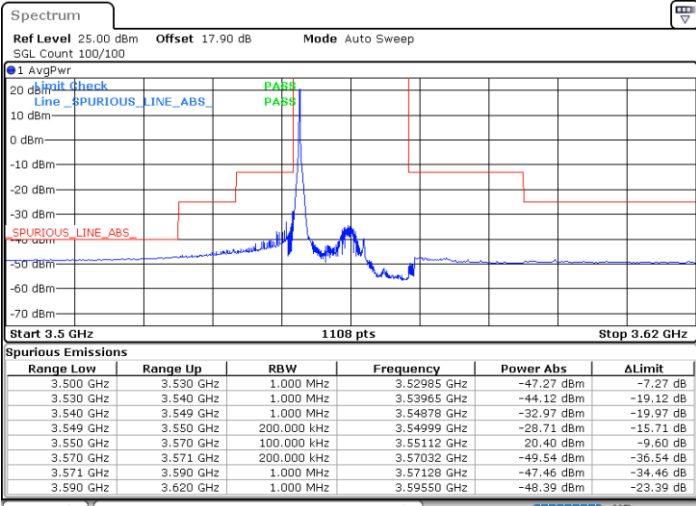

Middle Channel / 1RBmax

Date: 18.JUN.2021 14:25:58

Middle Channel / FullRB

Date: 18.JUN.2021 14:17:00

N/A

LTE Band 48 / 15MHz

QPSK

Highest Channel / 1RB0

Highest Channel / 1RBmax

Date: 18.JUN.2021 14:09:01

Date: 18.JUN.2021 14:26:58

Highest Channel / FullRB

N/A

Date: 18.JUN.2021 14:17:59

LTE Band 48 / 20MHz

QPSK

Lowest Channel / 1RB0

Lowest Channel / 1RBmax

Date: 18.JUN.2021 14:41:00

Date: 18.JUN.2021 14:50:03

Lowest Channel / FullRB

N/A

Date: 18.JUN.2021 14:31:59

LTE Band 48 / 20MHz