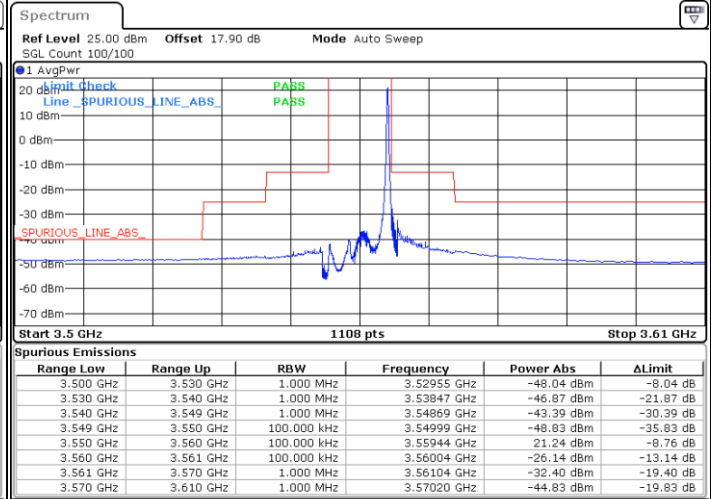

LTE Band 48 / 10MHz

QPSK

Lowest Channel / 1RB0

Lowest Channel / 1RBmax

Date: 18.JUN.2021 11:43:11

Date: 18.JUN.2021 13:56:04

Lowest Channel / FullRB

N/A

Date: 18.JUN.2021 11:52:11

LTE Band 48 / 10MHz

QPSK

MiddleChannel / 1RB0

Date: 18.JUN.2021 11:44:11

Middle Channel / 1RBmax

Date: 18.JUN.2021 13:57:04

Middle Channel / FullRB

Date: 18.JUN.2021 11:53:10

N/A

LTE Band 48 / 10MHz

QPSK

Highest Channel / 1RB0

Highest Channel / 1RBmax

Date: 18.JUN.2021 11:49:10

Date: 18.JUN.2021 14:02:02