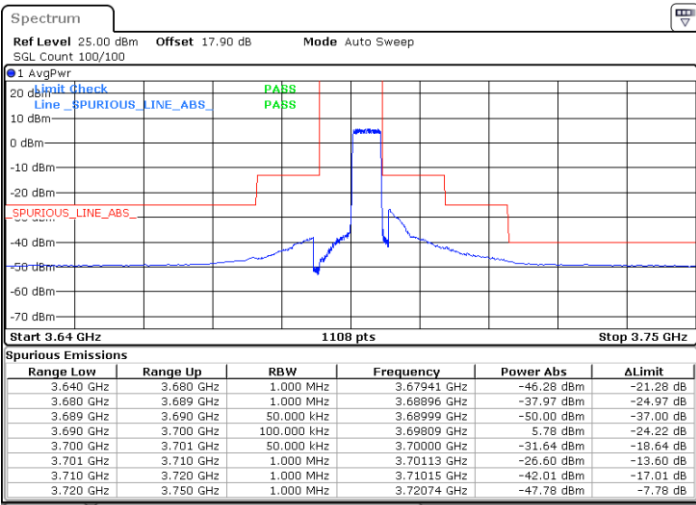

N/A

Date: 18.JUN.2021 11:16:36

LTE Band 48 / 5MHz

16QAM

Middle Channel / 1RB0

Middle Channel / 1RBmax

Date: 18.JUN.2021 11:10:36

Date: 18.JUN.2021 11:28:39

Middle Channel / FullIRB

N/A

Date: 18.JUN.2021 11:19:38

LTE Band 48 / 5MHz

16QAM

Highest Channel / 1RB0

Highest Channel / 1RBmax

Date: 18.JUN.2021 11:13:35

Date: 18.JUN.2021 11:31:38

Highest Channel / FullRB

N/A

Date: 18.JUN.2021 11:22:38

LTE Band 48 / 10MHz

16QAM

Lowest Channel / 1RB0

Lowest Channel / 1RBmax

Date: 18.JUN.2021 11:34:39

Date: 18.JUN.2021 13:52:38

Lowest Channel / FullRB

N/A

Date: 18.JUN.2021 13:52:38

LTE Band 48 / 10MHz

16QAM

MiddleChannel / 1RB0