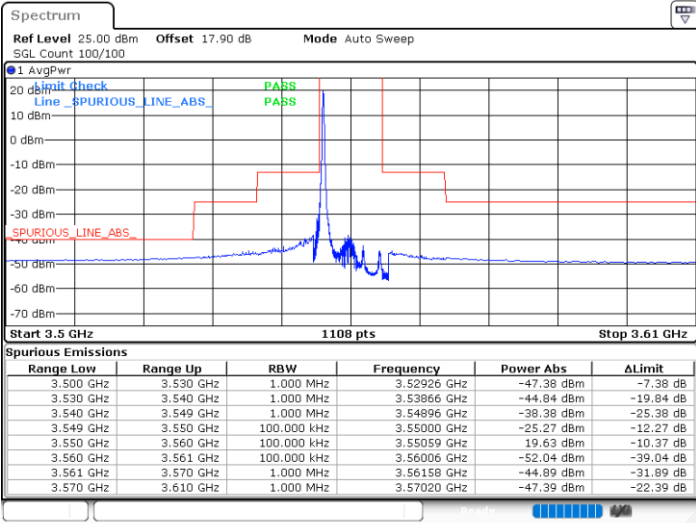

Middle Channel / FullIRB

N/A

Date: 18.JUN.2021 11:19:38

LTE Band 48 / 5MHz

16QAM

Highest Channel / 1RB0

Highest Channel / 1RBmax

Date: 18.JUN.2021 11:13:35

Date: 18.JUN.2021 11:31:38

Highest Channel / FullRB

N/A

Date: 18.JUN.2021 11:22:38

LTE Band 48 / 10MHz

16QAM

Lowest Channel / 1RB0

Lowest Channel / 1RBmax

Date: 18.JUN.2021 11:34:39

Date: 18.JUN.2021 13:52:38

Lowest Channel / FullRB

N/A

Date: 18.JUN.2021 13:52:38

LTE Band 48 / 10MHz

16QAM

MiddleChannel / 1RB0

Highest Channel / 1RB0

Highest Channel / 1RBmax

Date: 18.JUN.2021 11:48:10

Date: 18.JUN.2021 14:01:02

Highest Channel / FullRB

N/A

Date: 18.JUN.2021 16:52:50

LTE Band 48 / 15MHz