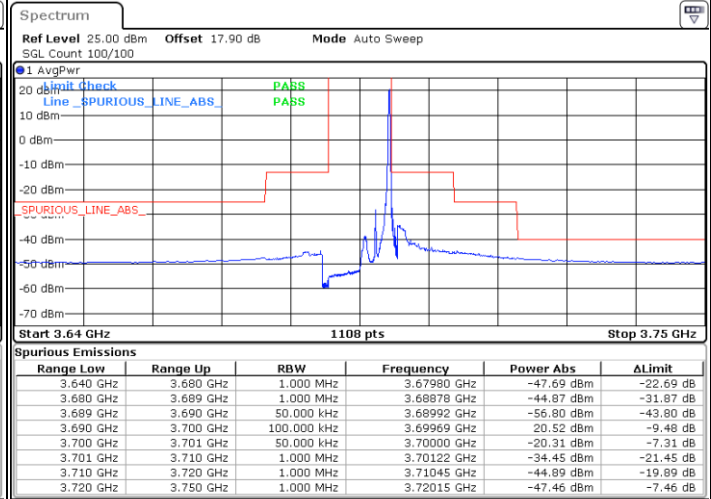

**LTE Band 48 / 20MHz**

**64QAM**

**Highest Channel / 1RB0**

**Highest Channel / 1RBmax**

**Highest Channel / FullRB**

**N/A**

LTE Band 48 / 5MHz

QPSK

Middle Channel / 1RB0

Middle Channel / 1RBmax

Date: 18.JUN.2021 11:11:36

Date: 18.JUN.2021 11:29:38

Middle Channel / FullIRB

N/A

Date: 18.JUN.2021 11:20:38

LTE Band 48 / 5MHz

QPSK

Highest Channel / 1RB0

Highest Channel / 1RBmax

Date: 18.JUN.2021 11:12:35

Date: 18.JUN.2021 11:30:38

Highest Channel / FullRB

N/A

Date: 18.JUN.2021 11:21:39

LTE Band 48 / 10MHz

QPSK

Lowest Channel / 1RB0

Lowest Channel / 1RBmax

Date: 18.JUN.2021 11:43:11

Date: 18.JUN.2021 13:56:04

Lowest Channel / FullRB

N/A