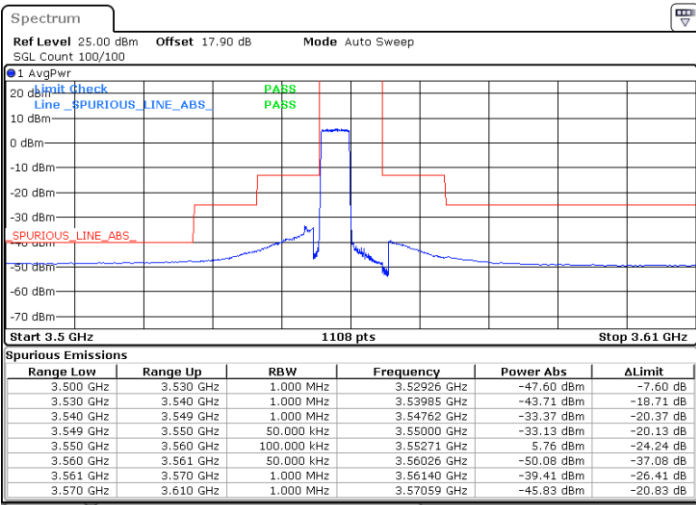

LTE Band 48 / 20MHz

QPSK

Highest Channel / 1RB0

Highest Channel / 1RBmax

Date: 18.JUN.2021 14:47:00

Date: 18.JUN.2021 14:56:06

Highest Channel / FullRB

N/A

Date: 18.JUN.2021 14:37:59

LTE Band 48 / 5MHz

16QAM

Lowest Channel / 1RB0

Lowest Channel / 1RBmax

Date: 18.JUN.2021 14:56:06

Date: 18.JUN.2021 11:25:39

Lowest Channel / FullRB

N/A

Date: 18.JUN.2021 11:16:36

LTE Band 48 / 5MHz

16QAM

Middle Channel / 1RB0

Middle Channel / 1RBmax

Date: 18.JUN.2021 11:10:36

Date: 18.JUN.2021 11:28:39

Middle Channel / FullIRB

N/A

Date: 18.JUN.2021 11:19:38

LTE Band 48 / 5MHz

16QAM

Highest Channel / 1RB0

Highest Channel / 1RBmax

Date: 18.JUN.2021 11:13:35