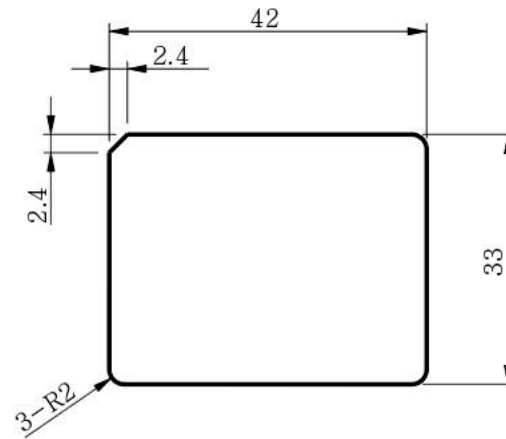

FCC ID: XHG-R910

DEVICE LABEL