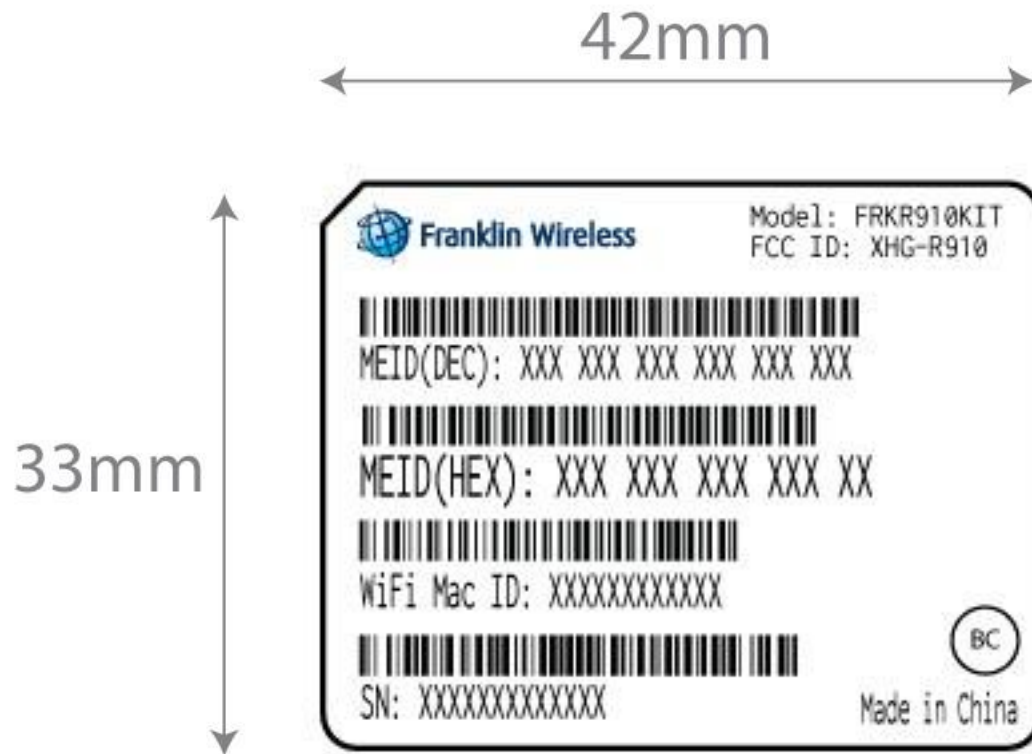

FCC ID: XHG-R910

DEVICE LABEL