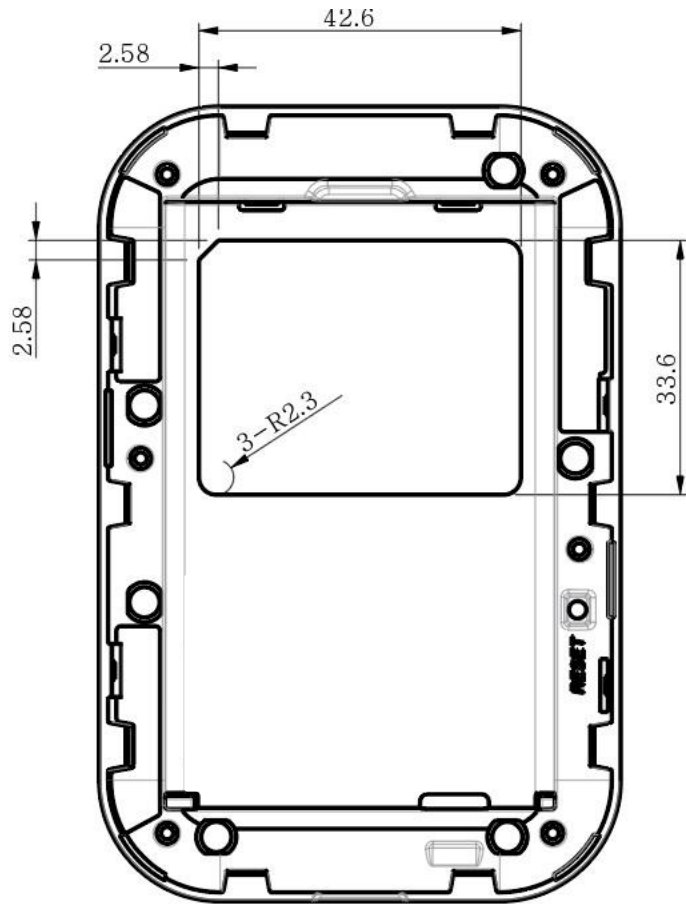

FCC ID: XHG-R910

DEVICE LABEL