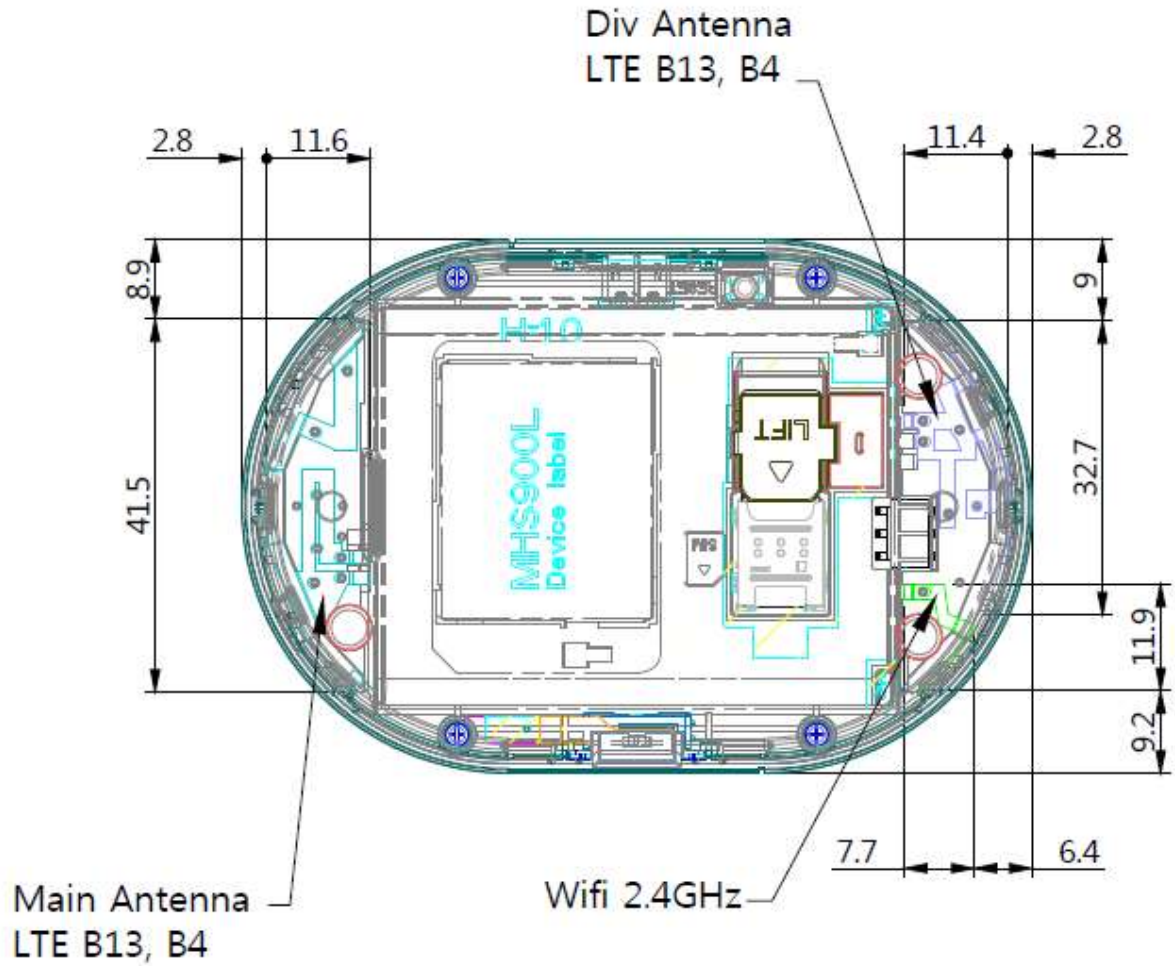

## Antenna and Device Information

## SAR Test Setup Photographs

■ **Test Setup Photo (Body All)**

■ Test Setup Photo (Rear)

[Distance of 0.5 cm from the EUT]

■ Test Setup Photo (Front)

[Distance of 0.5 cm from the EUT]

■ **Test Setup Photo (Body Left -45)**

**[Distance of 0.5 cm from the EUT]**

■ Test Setup Photo (Body Left)

[Distance of 0.5 cm from the EUT]

■ **Test Setup Photo (Body Left +45)**

**[Distance of 0.5 cm from the EUT]**

■ **Test Setup Photo (Body Right -45)**

**[Distance of 0.5 cm from the EUT]**

■ **Test Setup Photo (Body Right)**

**[Distance of 0.5 cm from the EUT]**

■ Test Setup Photo (Body Right +45)

[Distance of 0.5 cm from the EUT]

■ Test Setup Photo(Top)