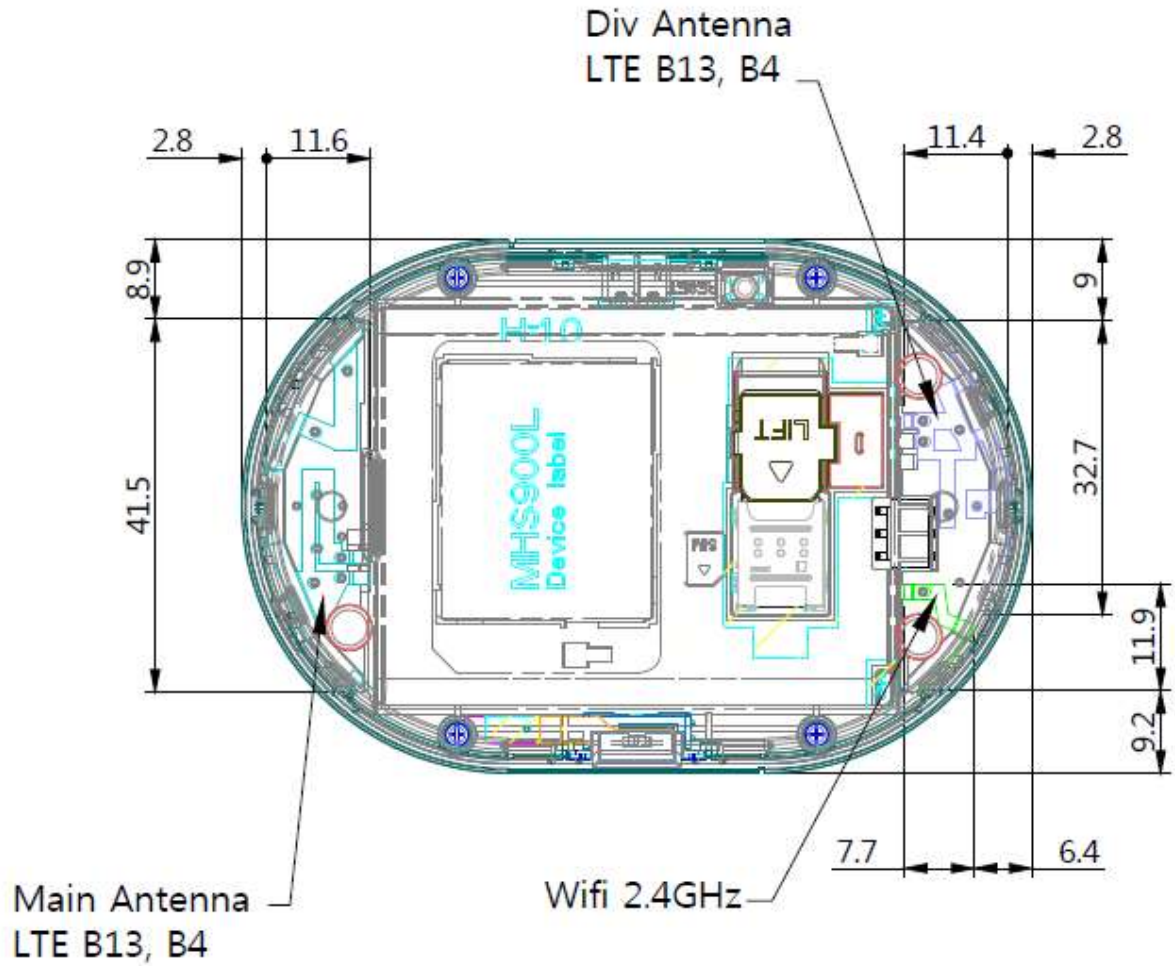

Antenna and Device Information

SAR Test Setup Photographs

■ **Test Setup Photo (Body All)**

■ **Test Setup Photo (Rear)**

[Distance of 0.5 cm from the EUT]

■ **Test Setup Photo (Front)**

[Distance of 0.5 cm from the EUT]

■ **Test Setup Photo (Body Left -45)**

[Distance of 0.5 cm from the EUT]

■ Test Setup Photo (Body Left)

[Distance of 0.5 cm from the EUT]

■ **Test Setup Photo (Body Left +45)**

[Distance of 0.5 cm from the EUT]

■ **Test Setup Photo (Body Right -45)**

[Distance of 0.5 cm from the EUT]

■ **Test Setup Photo (Body Right)**

[Distance of 0.5 cm from the EUT]

■ Test Setup Photo (Body Right +45)

[Distance of 0.5 cm from the EUT]

■ Test Setup Photo(Top)

[Distance of 0.5 cm from the EUT]

■ **Test Setup Photo(Bottom)**

[Distance of 0.5 cm from the EUT]