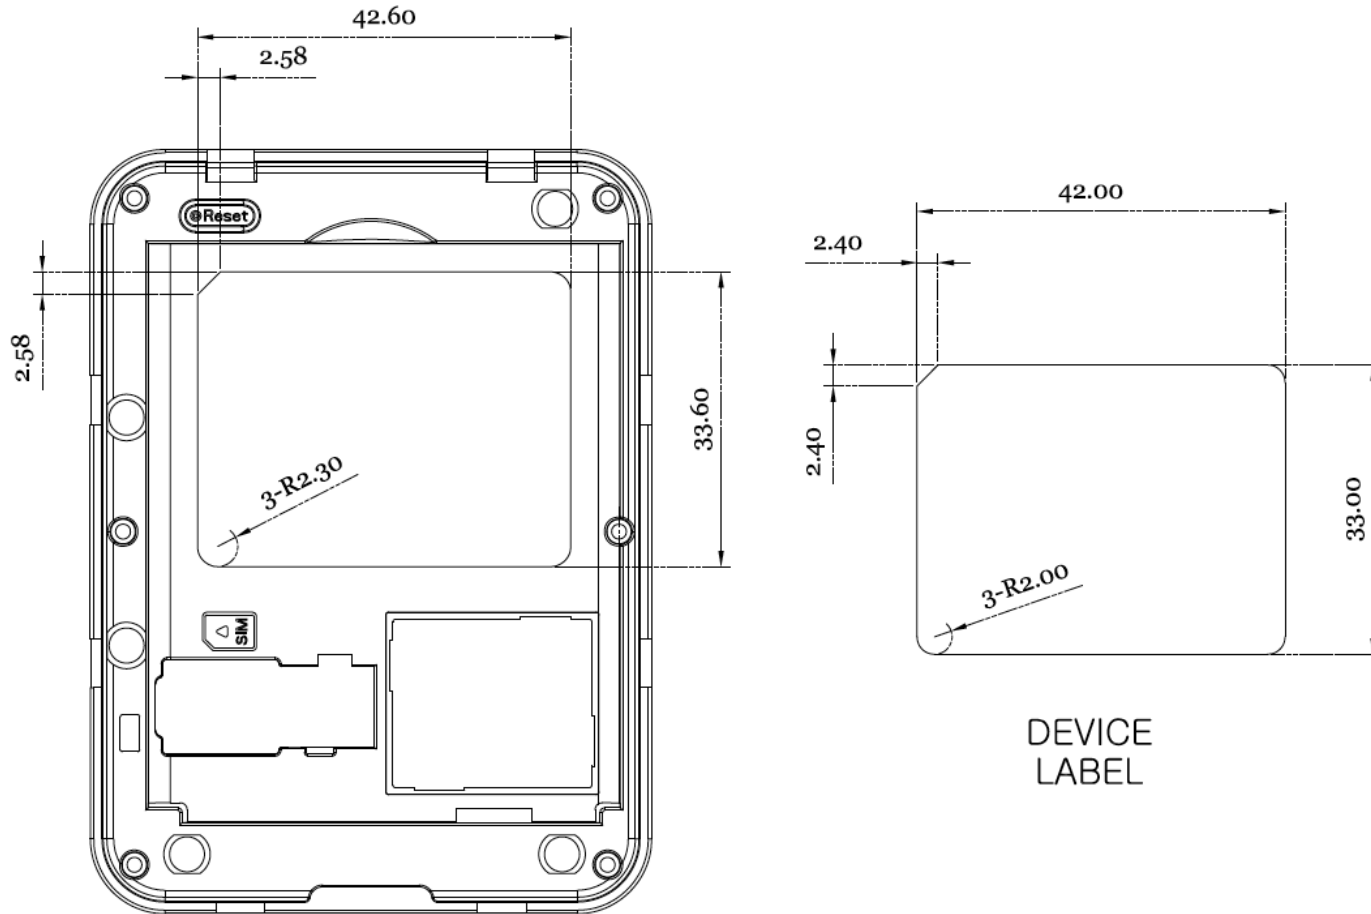

FCC ID: XHG-R872

Note : The FCC Label will be visible at the time of purchase.

B COVER

*Note : The FCC Label will be visible at the time of purchase.*