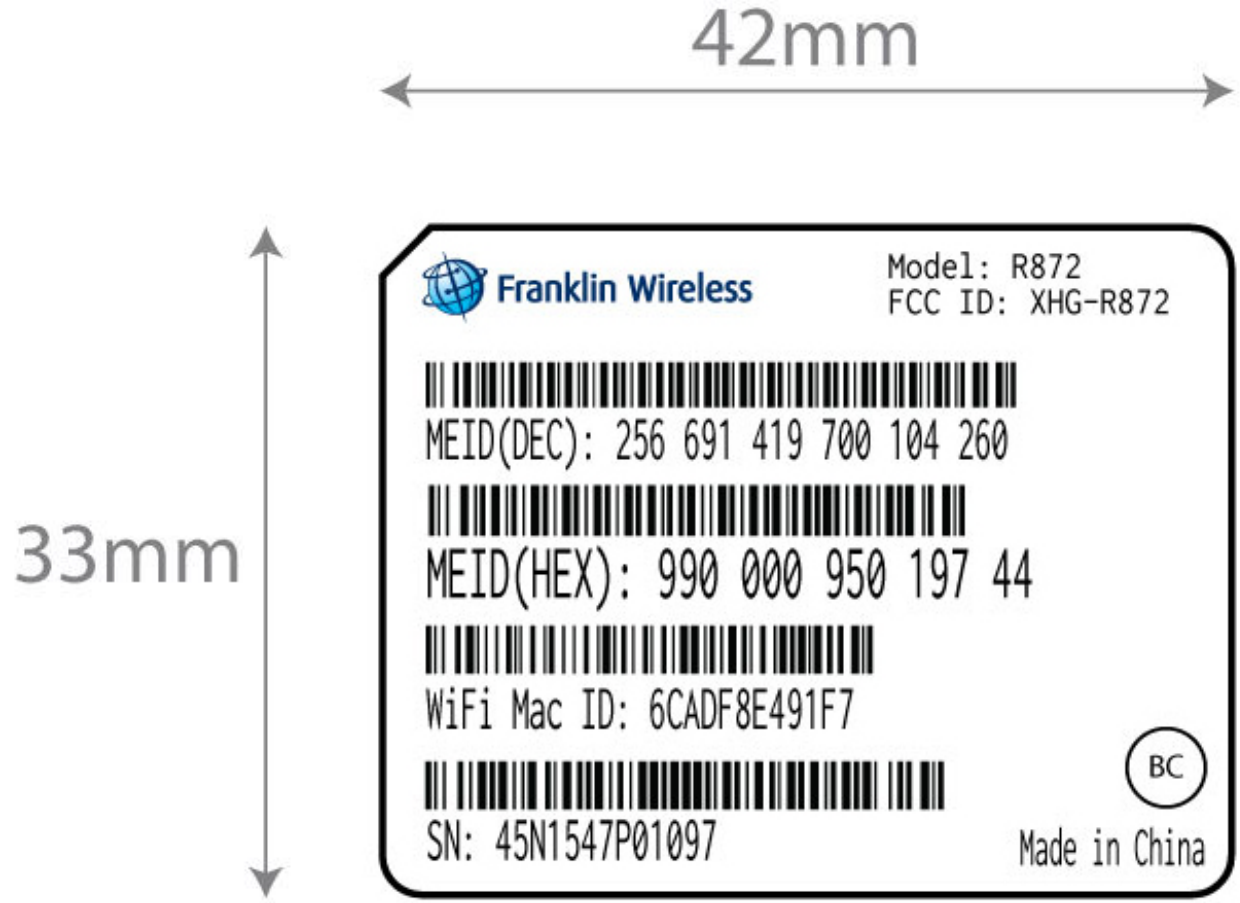

FCC ID: XHG-R872

Note : The FCC Label will be visible at the time of purchase.

B COVER

*Note : The FCC Label will be visible at the time of purchase.*