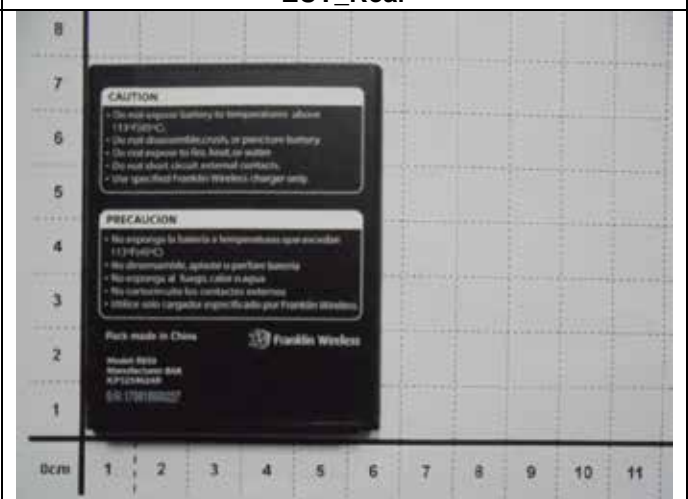

# FCC SAR Test Report

**EUT\_Front**

**EUT\_Rear**

**Battery\_Front**

**Battery\_Rear**

Antenna	To Top Side (mm)	To Bottom Side (mm)	To Left Side (mm)	To Right Side (mm)
WWAN	0	8.49	2.1	80
WLAN	46.1	5	82.5	2.1